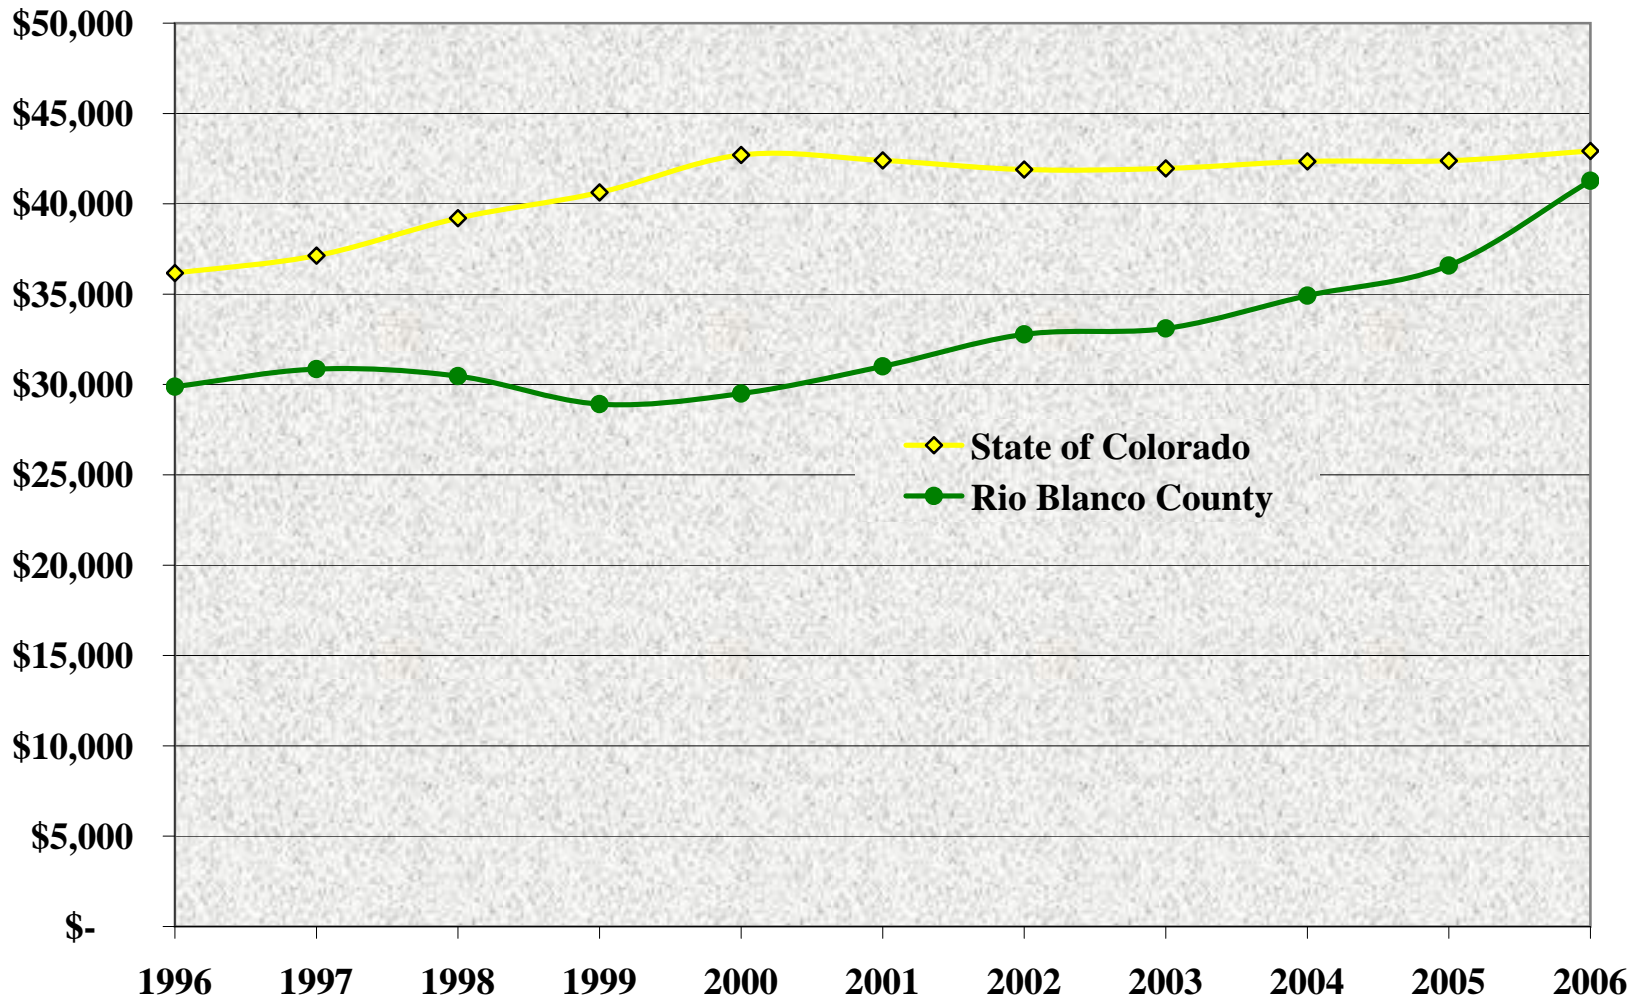

## Rio Blanco County: Total Population by Age Group, 1996-2007

Source: Colorado Department of Local Affairs, State Demography Office, 2008.

## Rio Blanco County: Ethnicity of Total Population, 2000 to 2005

Source: U.S. Census Bureau, County Population Estimates, July 1, 2000 to July 1 2005.

## Rio Blanco County: Average Wage per Job, 1996 to 2006

Source: U.S. Bureau of Economic Analysis, 2008. Note: Wages are in real dollars, where 2006=100.