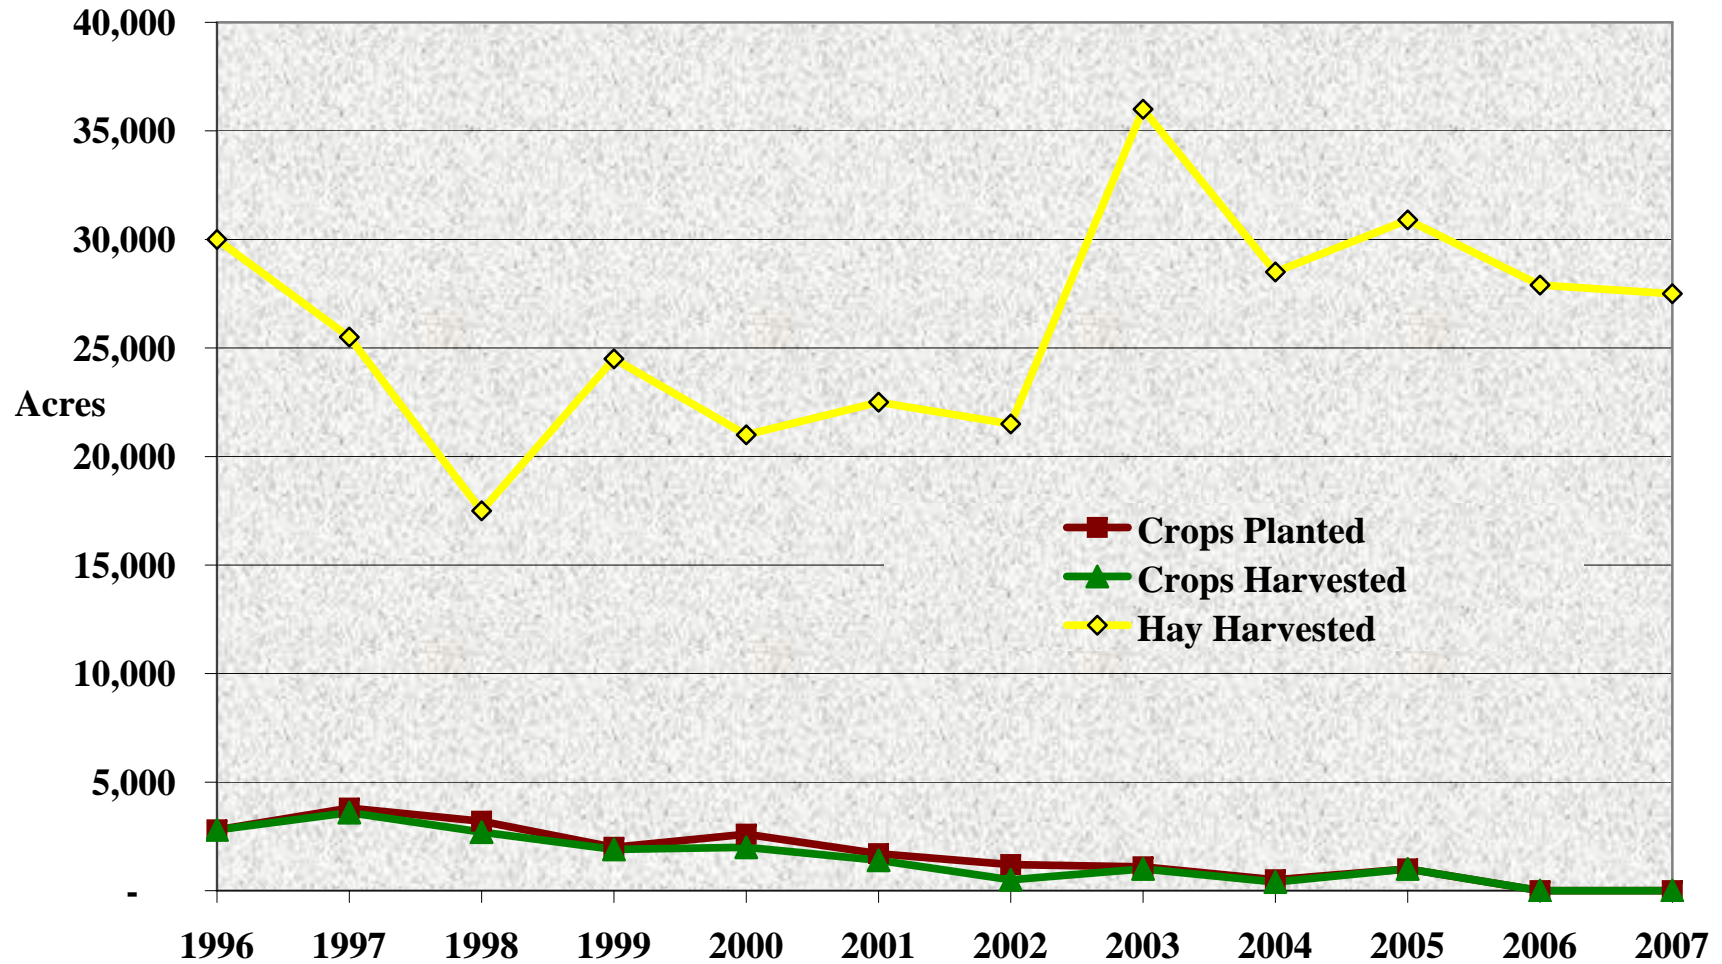

## Rio Blanco County: Average Wage per Job, 1996 to 2006

Source: U.S. Bureau of Economic Analysis, 2008. Note: Wages are in real dollars, where 2006=100.

## Rio Blanco County: Average Annual Unemployment Rate, 1996-2007

Source: Colorado Department of Labor and Employment, 2008.

## Rio Blanco County: Acres Planted & Harvested, 1996 to 2007

Source: Colorado Agricultural Statistics Service, 2008.