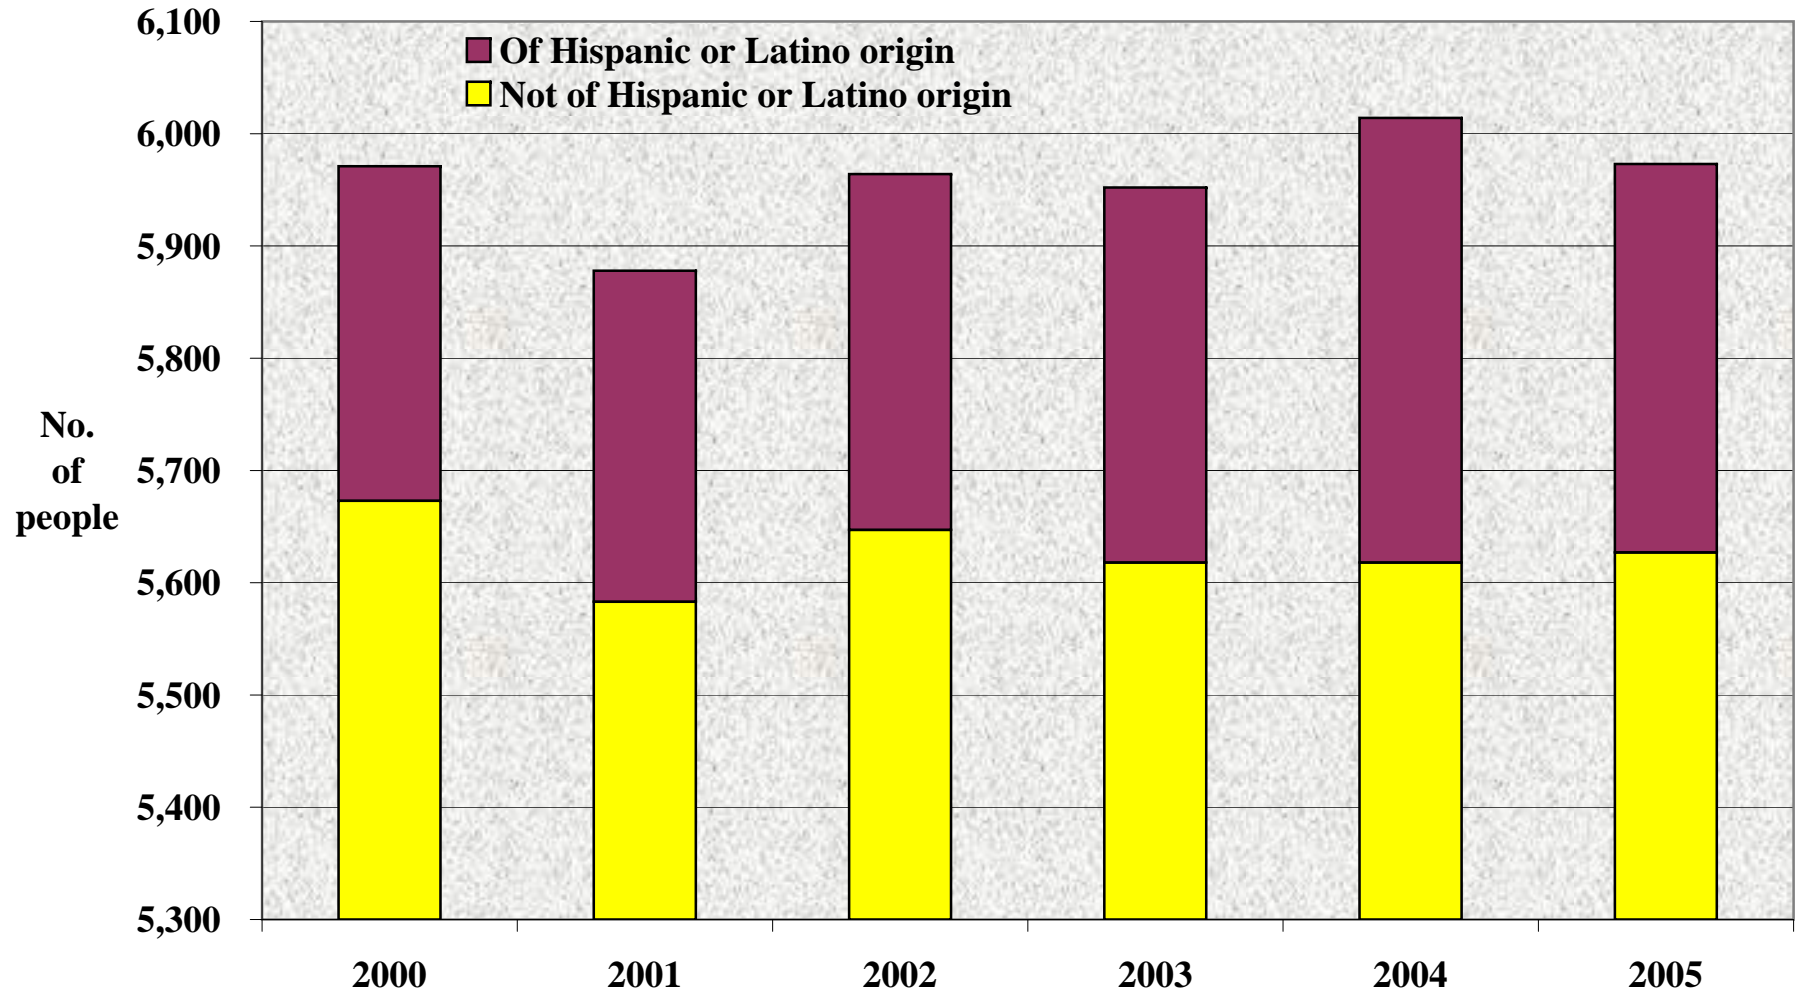

## Rio Blanco County: Total Population by Age Group, 1996-2007

Source: Colorado Department of Local Affairs, State Demography Office, 2008.

## Rio Blanco County: Ethnicity of Total Population, 2000 to 2005

Source: U.S. Census Bureau, County Population Estimates, July 1, 2000 to July 1 2005.

## Rio Blanco County: Average Wage per Job, 1996 to 2006

Source: U.S. Bureau of Economic Analysis, 2008. Note: Wages are in real dollars, where 2006=100.