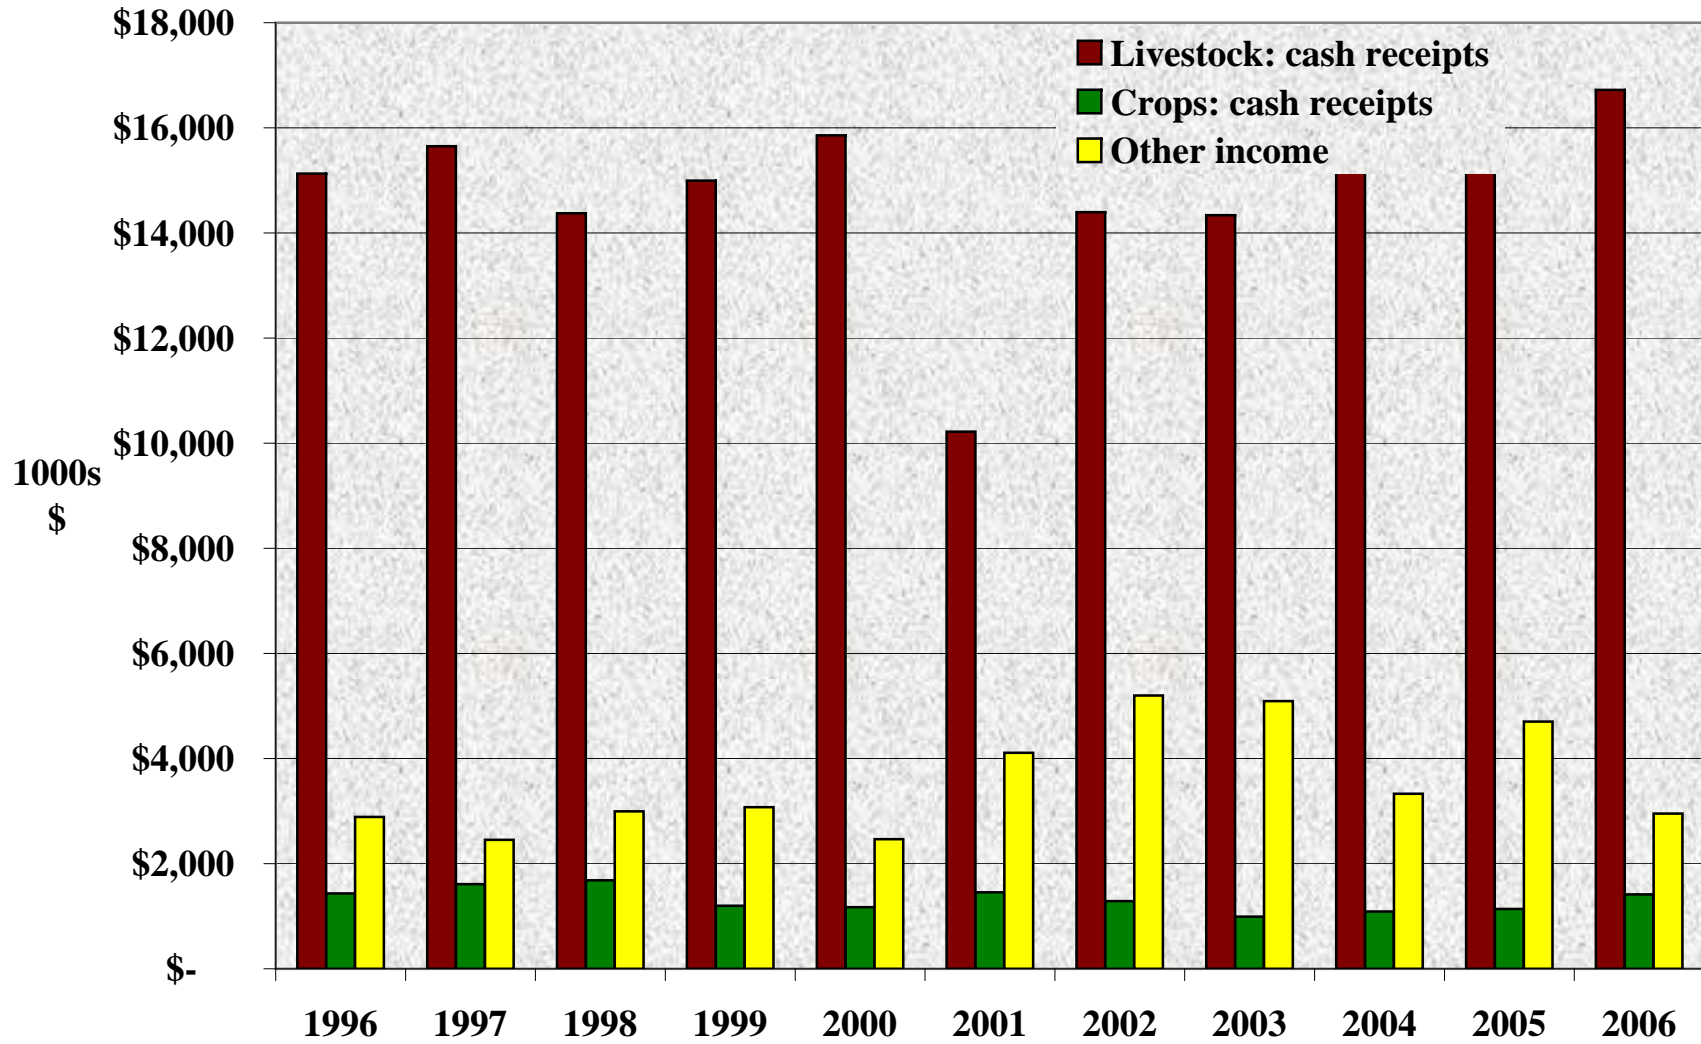

## Rio Blanco County: Sources of Per Capita Income, 1996-2006

Source: U.S. Bureau of Economic Analysis, 2008. Note: All values in 2006 dollars.

## Rio Blanco County: Acres Planted & Harvested, 1996 to 2007

Source: Colorado Agricultural Statistics Service, 2008.

## Rio Blanco County: Sources of Farm Income, 1996 to 2006

Source: National Ag Statistics Service, 2008. Note: All income data in real dollars, where 2006=100.