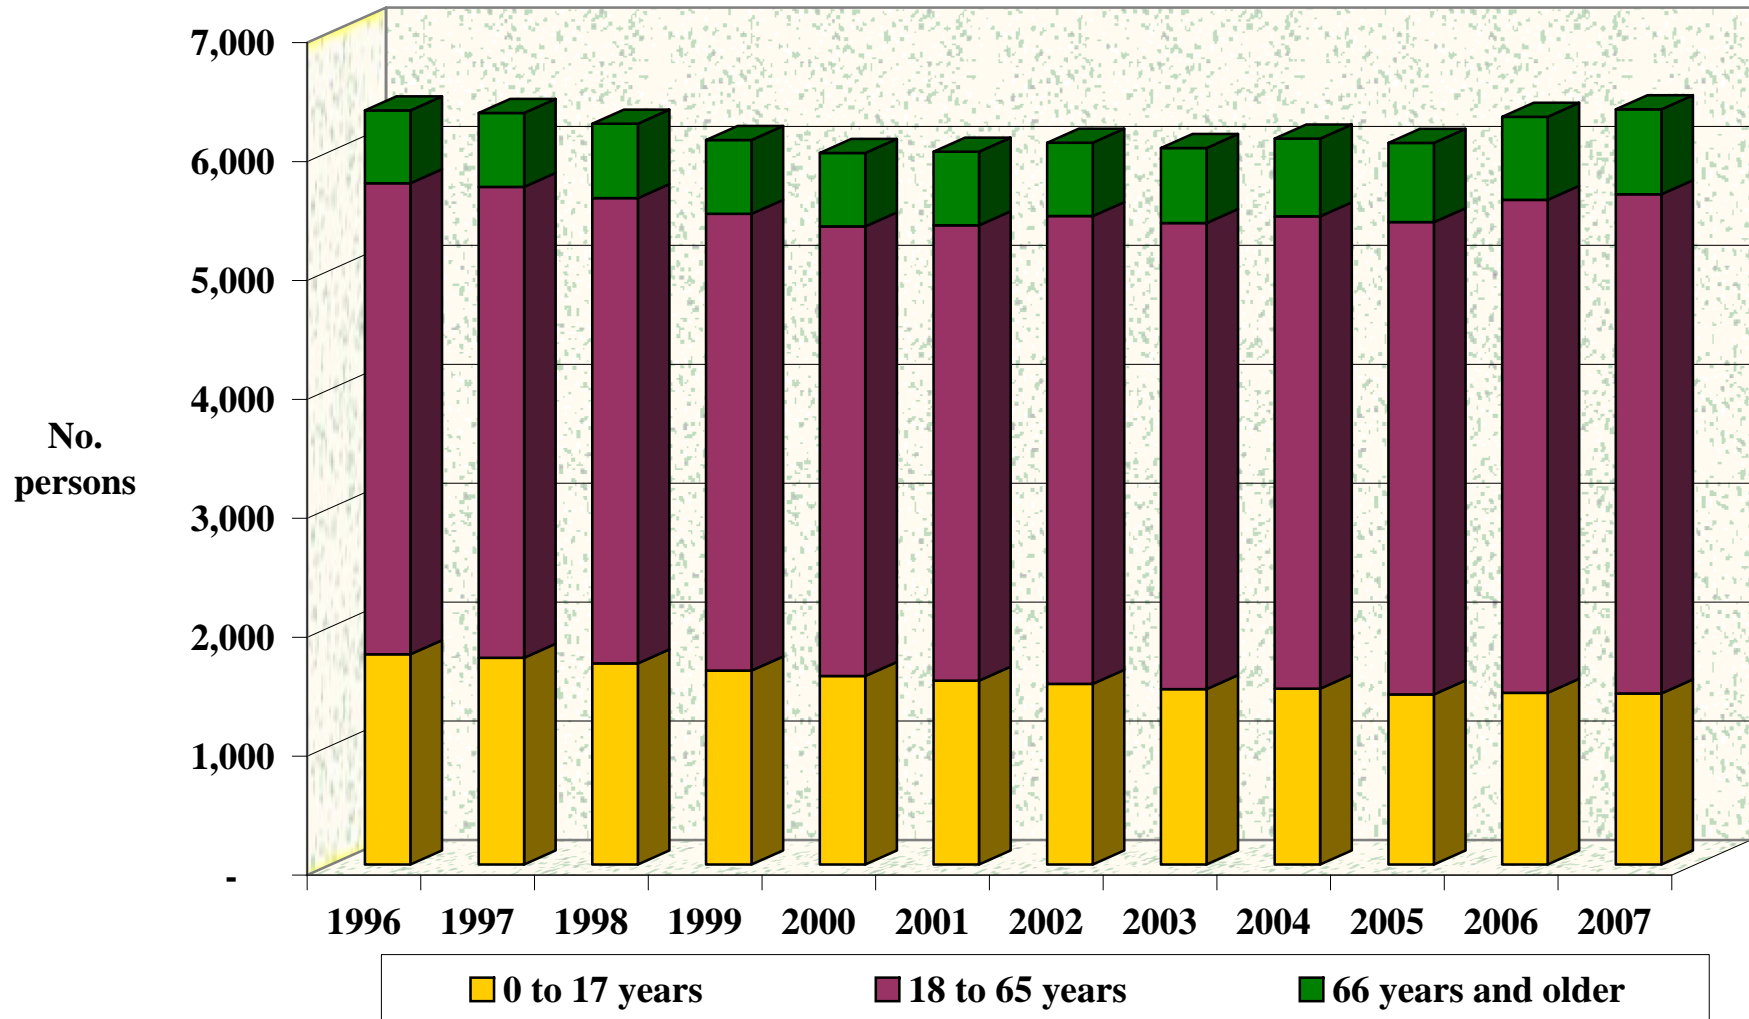

## Rio Blanco County: Total Population by Age Group, 1996-2007

Source: Colorado Department of Local Affairs, State Demography Office, 2008.

## Rio Blanco County: Ethnicity of Total Population, 2000 to 2005

Source: U.S. Census Bureau, County Population Estimates, July 1, 2000 to July 1 2005.

## Rio Blanco County: Average Wage per Job, 1996 to 2006

Source: U.S. Bureau of Economic Analysis, 2008. Note: Wages are in real dollars, where 2006=100.