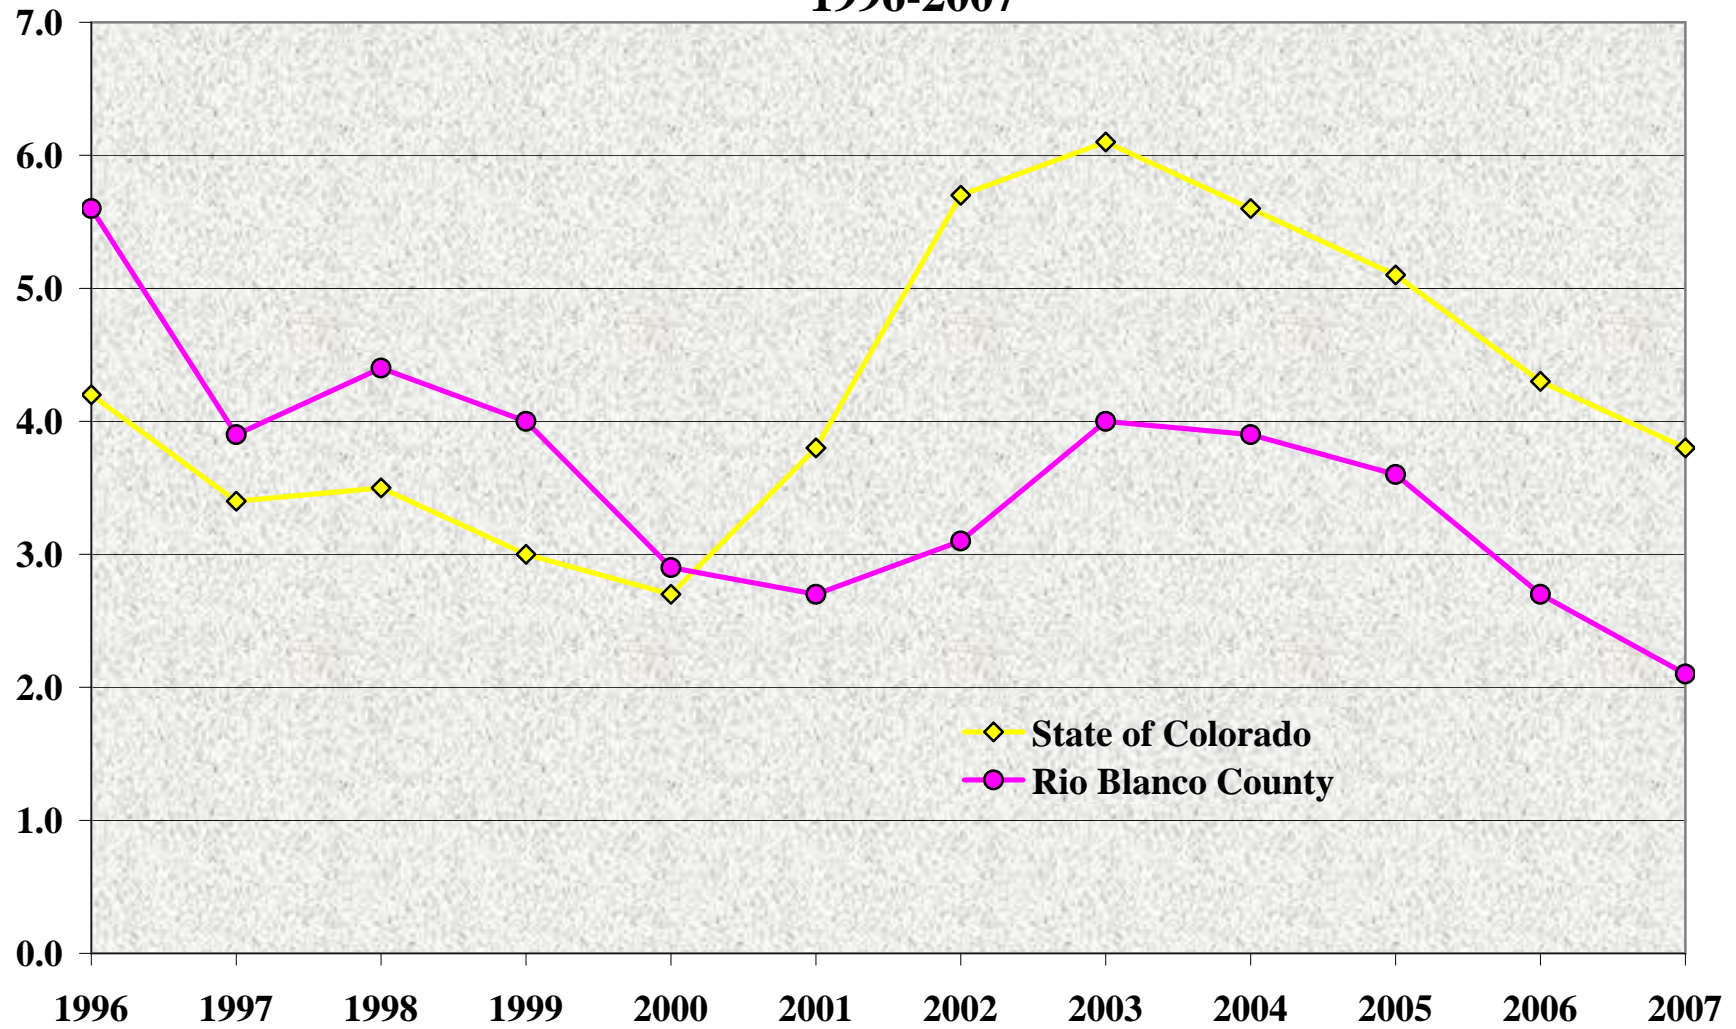

Rio Blanco County: Average Annual Unemployment Rate, 1996-2007

Source: Colorado Department of Labor and Employment, 2008.