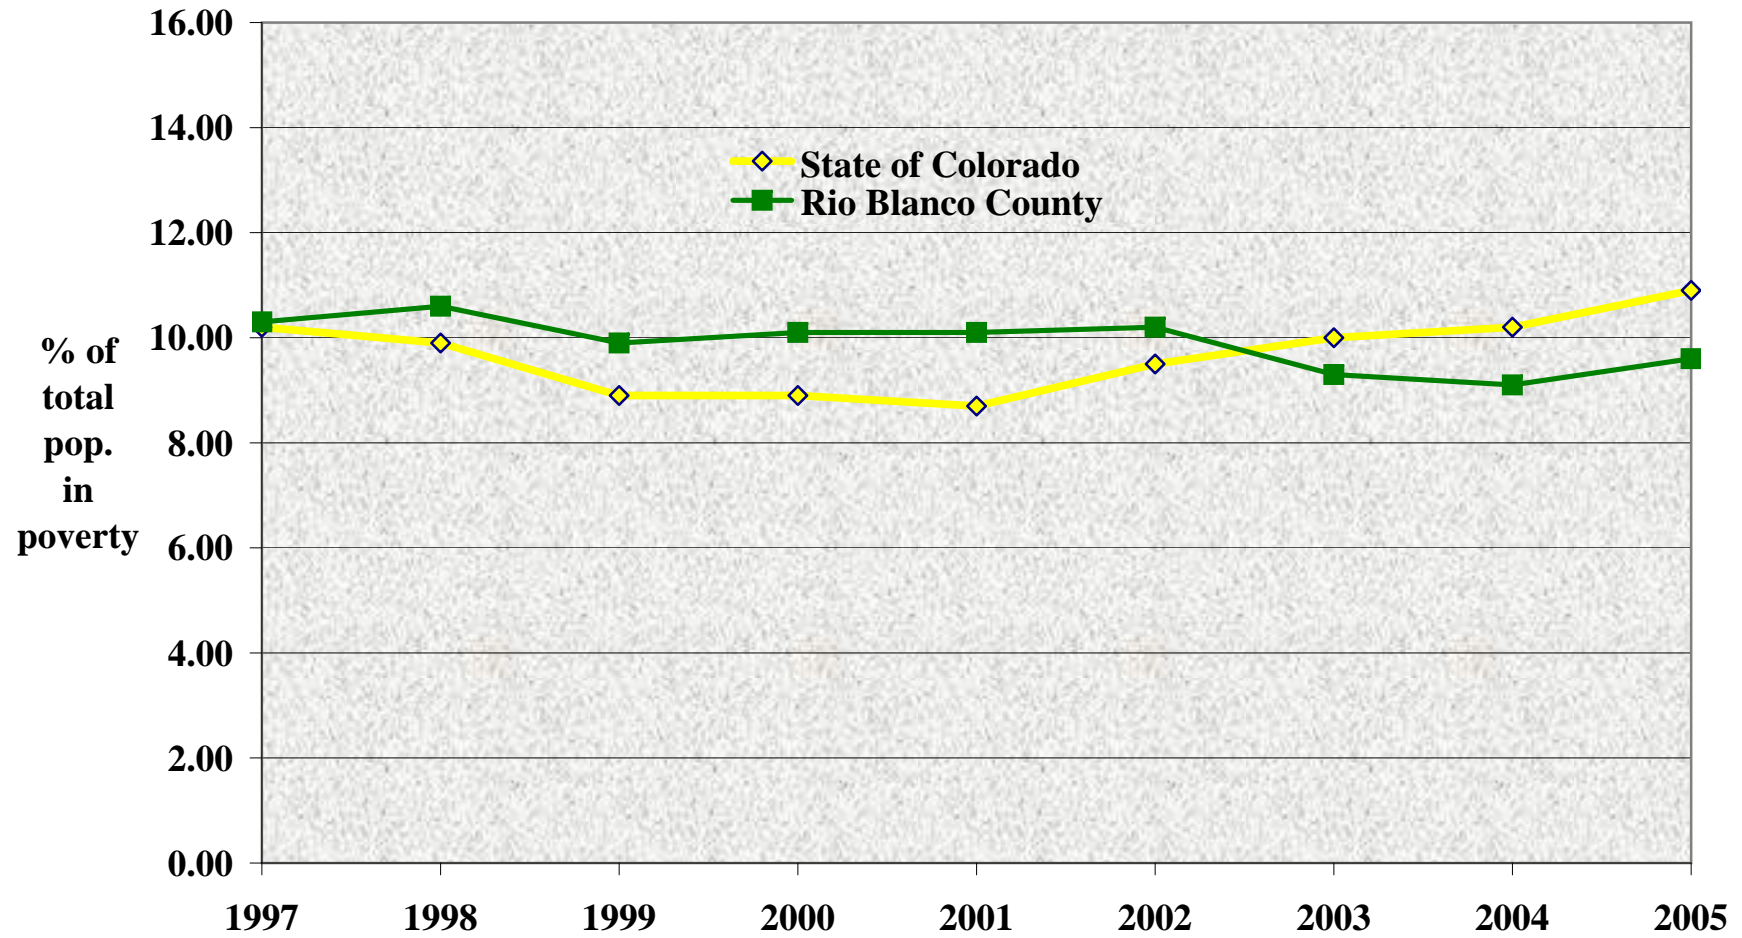

Rio Blanco County: Estimated Poverty Rate, 1997 to 2005

Source: U.S. Census Bureau, Small Area Income and Poverty Estimates. Note that each data point is associated with a confidence level.