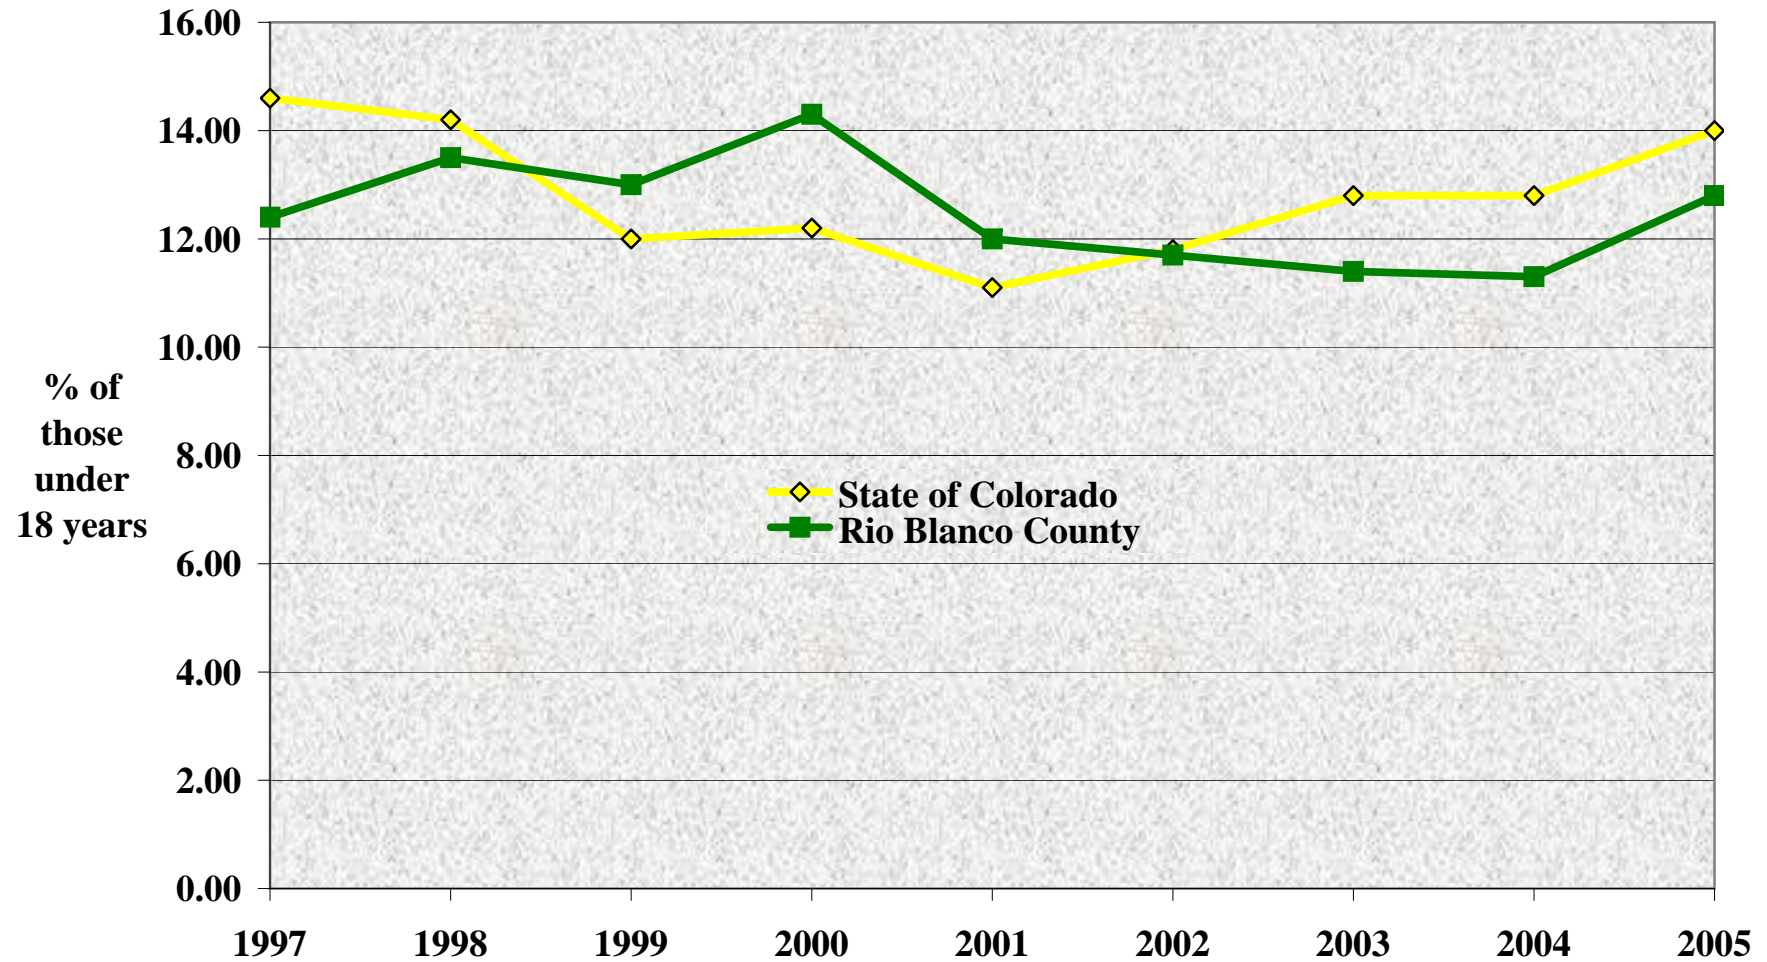

Rio Blanco County: Percent of Those Under 18 in Poverty, 1997 to 2005

Source: U.S. Census Bureau, Small Area Income and Poverty Estimates. Note that each data point is an estimate with an associated confidence level.