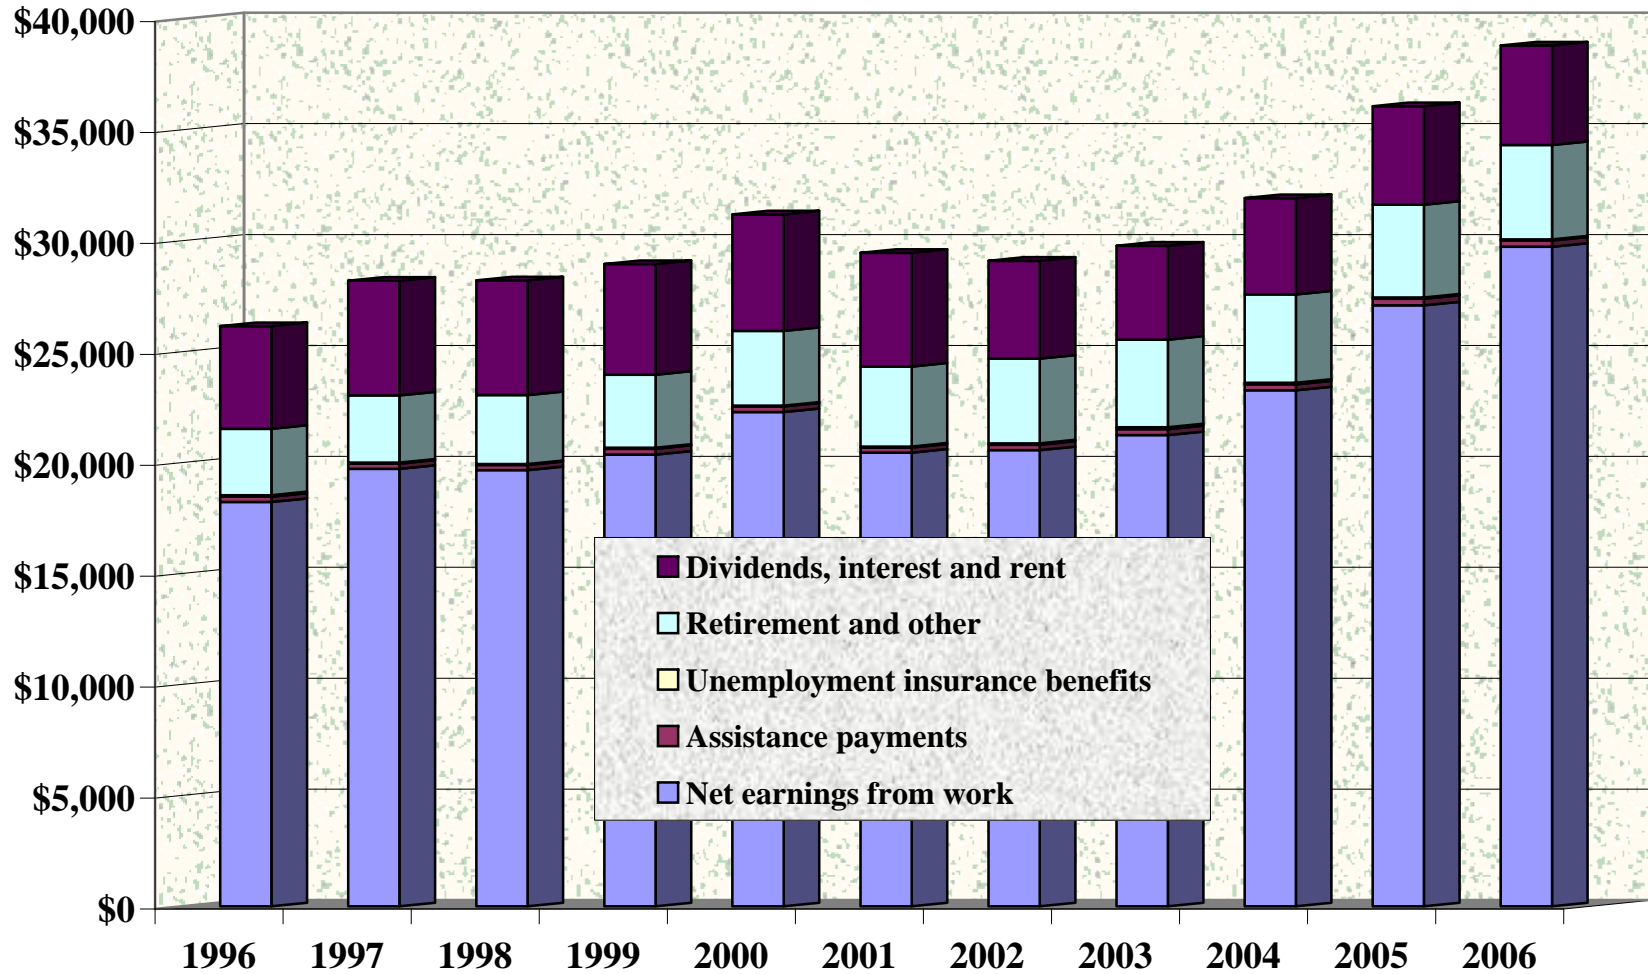

## Rio Blanco County: Ethnicity of Total Population, 2000 to 2005

Source: U.S. Census Bureau, County Population Estimates, July 1, 2000 to July 1 2005.

## Rio Blanco County: Average Wage per Job, 1996 to 2006

Source: U.S. Bureau of Economic Analysis, 2008. Note: Wages are in real dollars, where 2006=100.

## Rio Blanco County: Average Annual Unemployment Rate, 1996-2007

Source: Colorado Department of Labor and Employment, 2008.

## Rio Blanco County: Sources of Per Capita Income, 1996-2006

Source: U.S. Bureau of Economic Analysis, 2008. Note: All values in 2006 dollars.