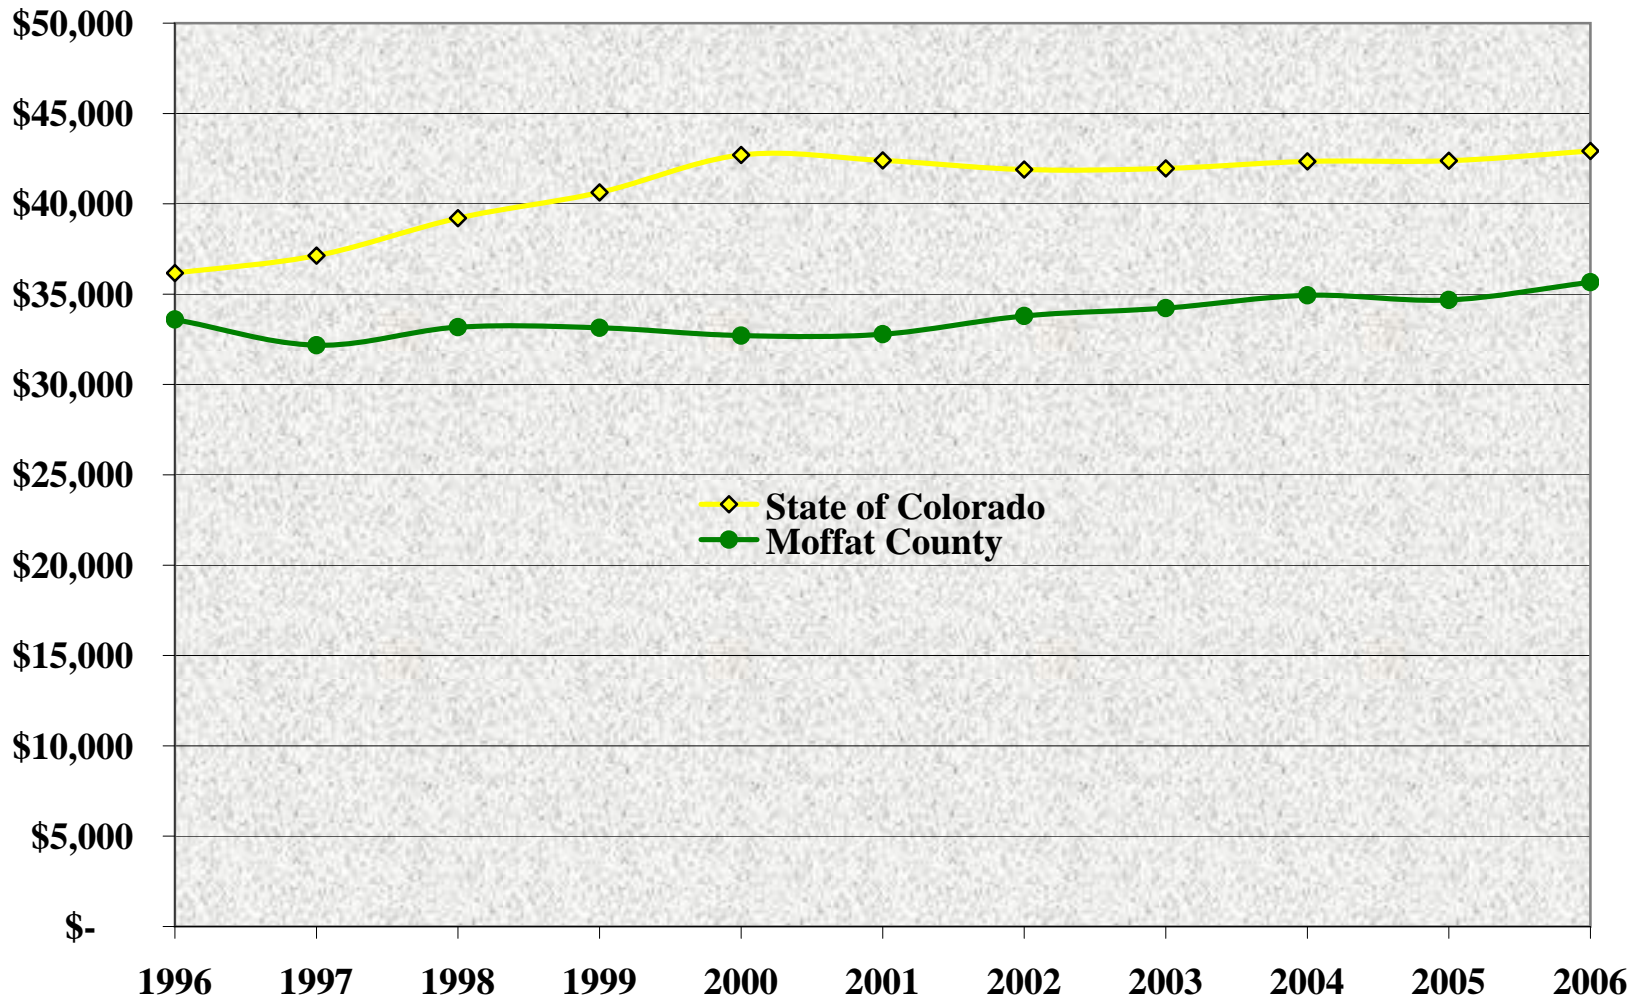

## Moffat County: Total Population by Age Group, 1996-2007

Source: Colorado Department of Local Affairs, State Demography Office, 2008.

## Moffat County: Ethnicity of Total Population, 2000 to 2005

Source: U.S. Census Bureau, County Population Estimates, July 1, 2000 to July 1 2005.

## Moffat County: Average Wage per Job, 1996 to 2006

Source: U.S. Bureau of Economic Analysis, 2008. Note: Wages are in real dollars, where 2006=100.