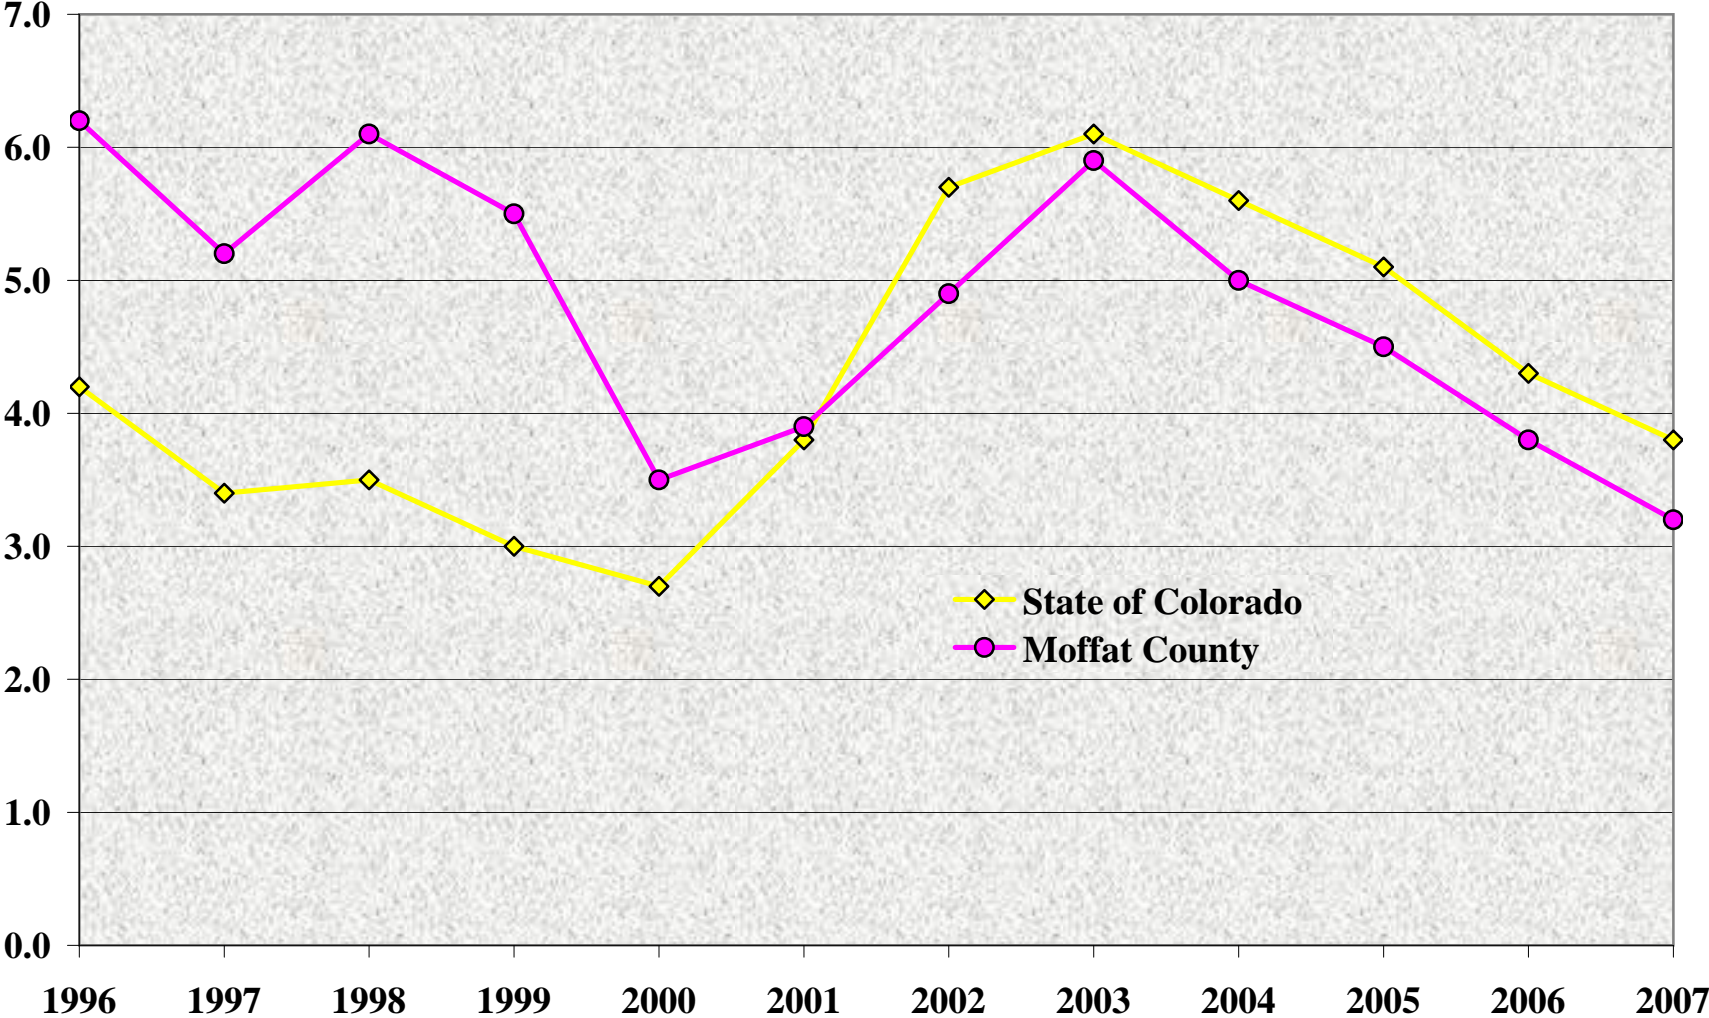

Moffat County: Average Annual Unemployment Rate, 1996-2007

Source: Colorado Department of Labor and Employment, 2008.