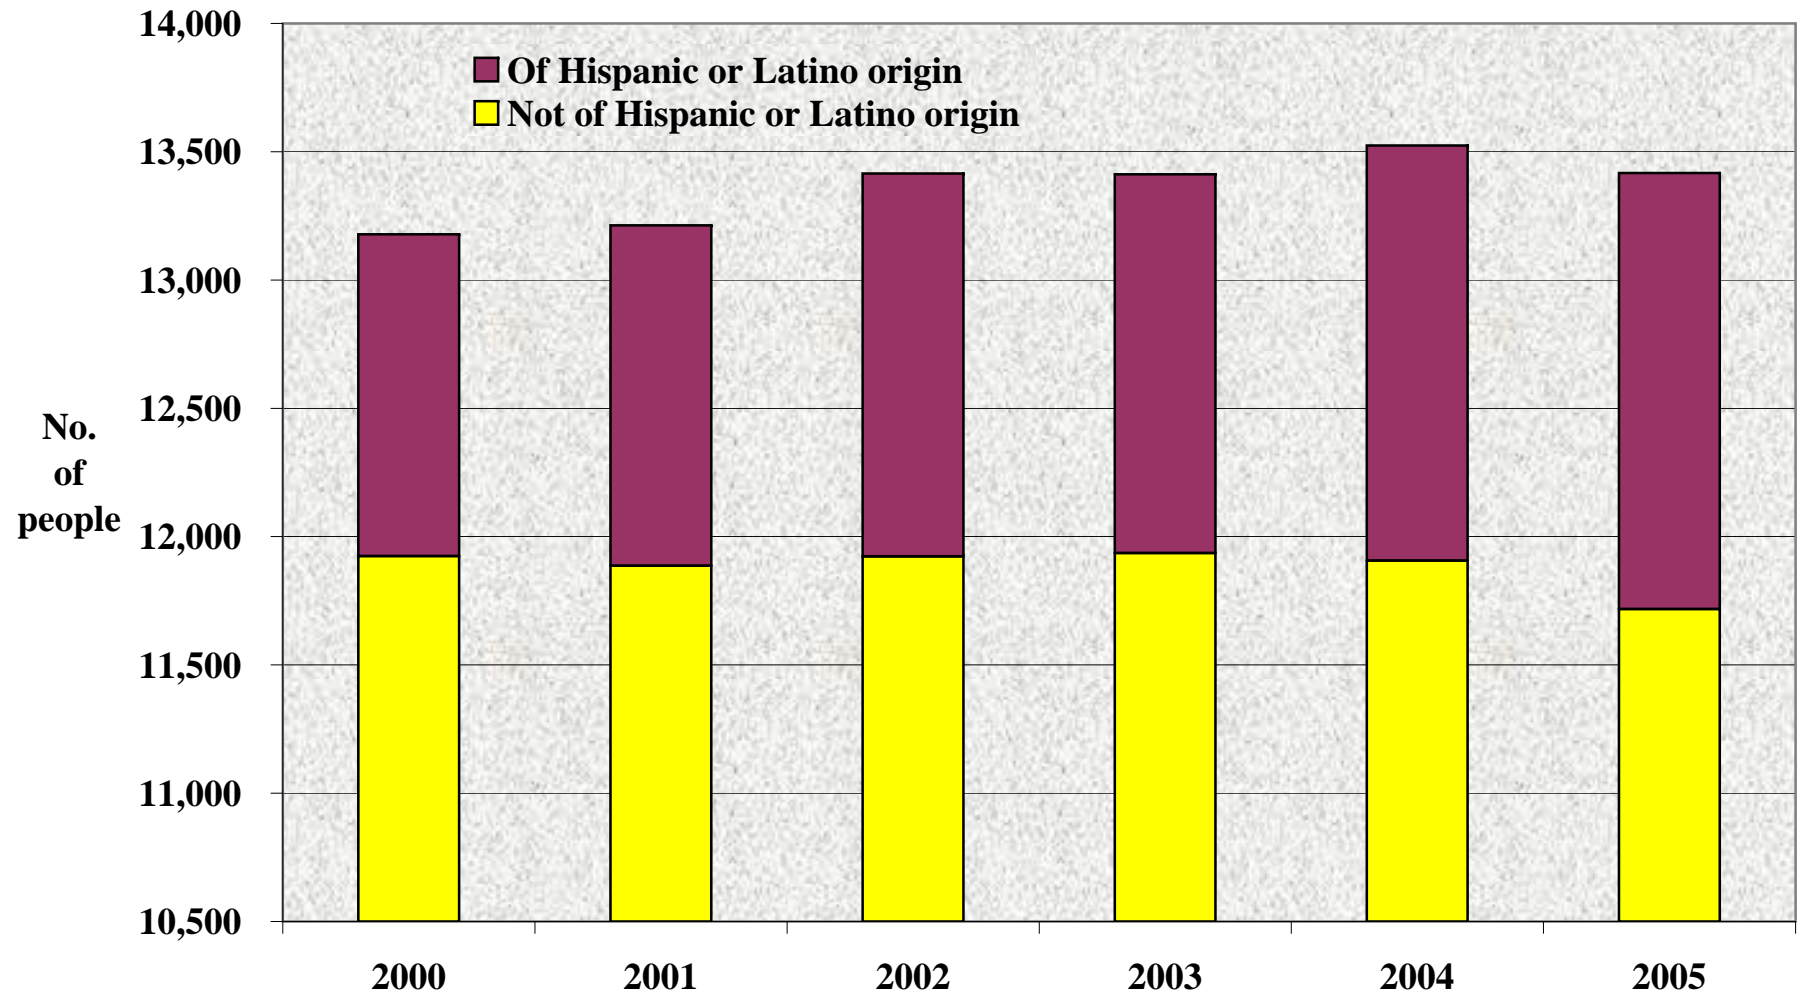

## Moffat County: Total Population by Age Group, 1996-2007

Source: Colorado Department of Local Affairs, State Demography Office, 2008.

## Moffat County: Ethnicity of Total Population, 2000 to 2005

Source: U.S. Census Bureau, County Population Estimates, July 1, 2000 to July 1 2005.