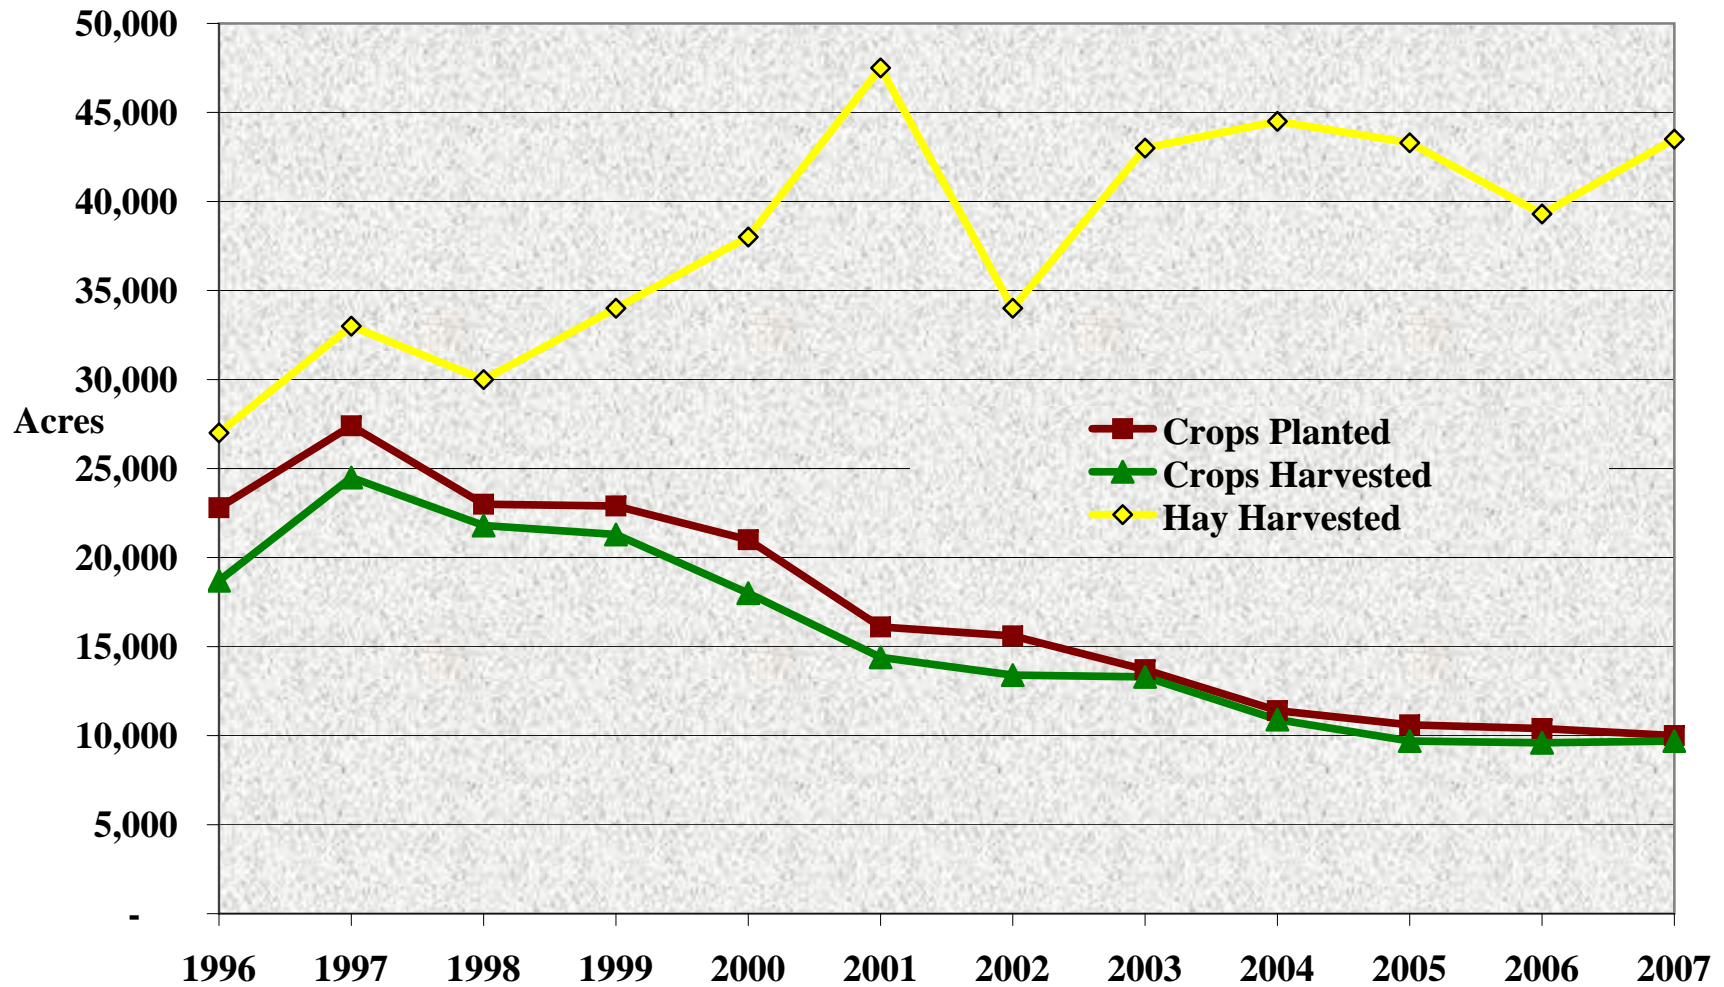

Moffat County: Acres Planted & Harvested, 1996 to 2007

Source: Colorado Agricultural Statistics Service, 2008.