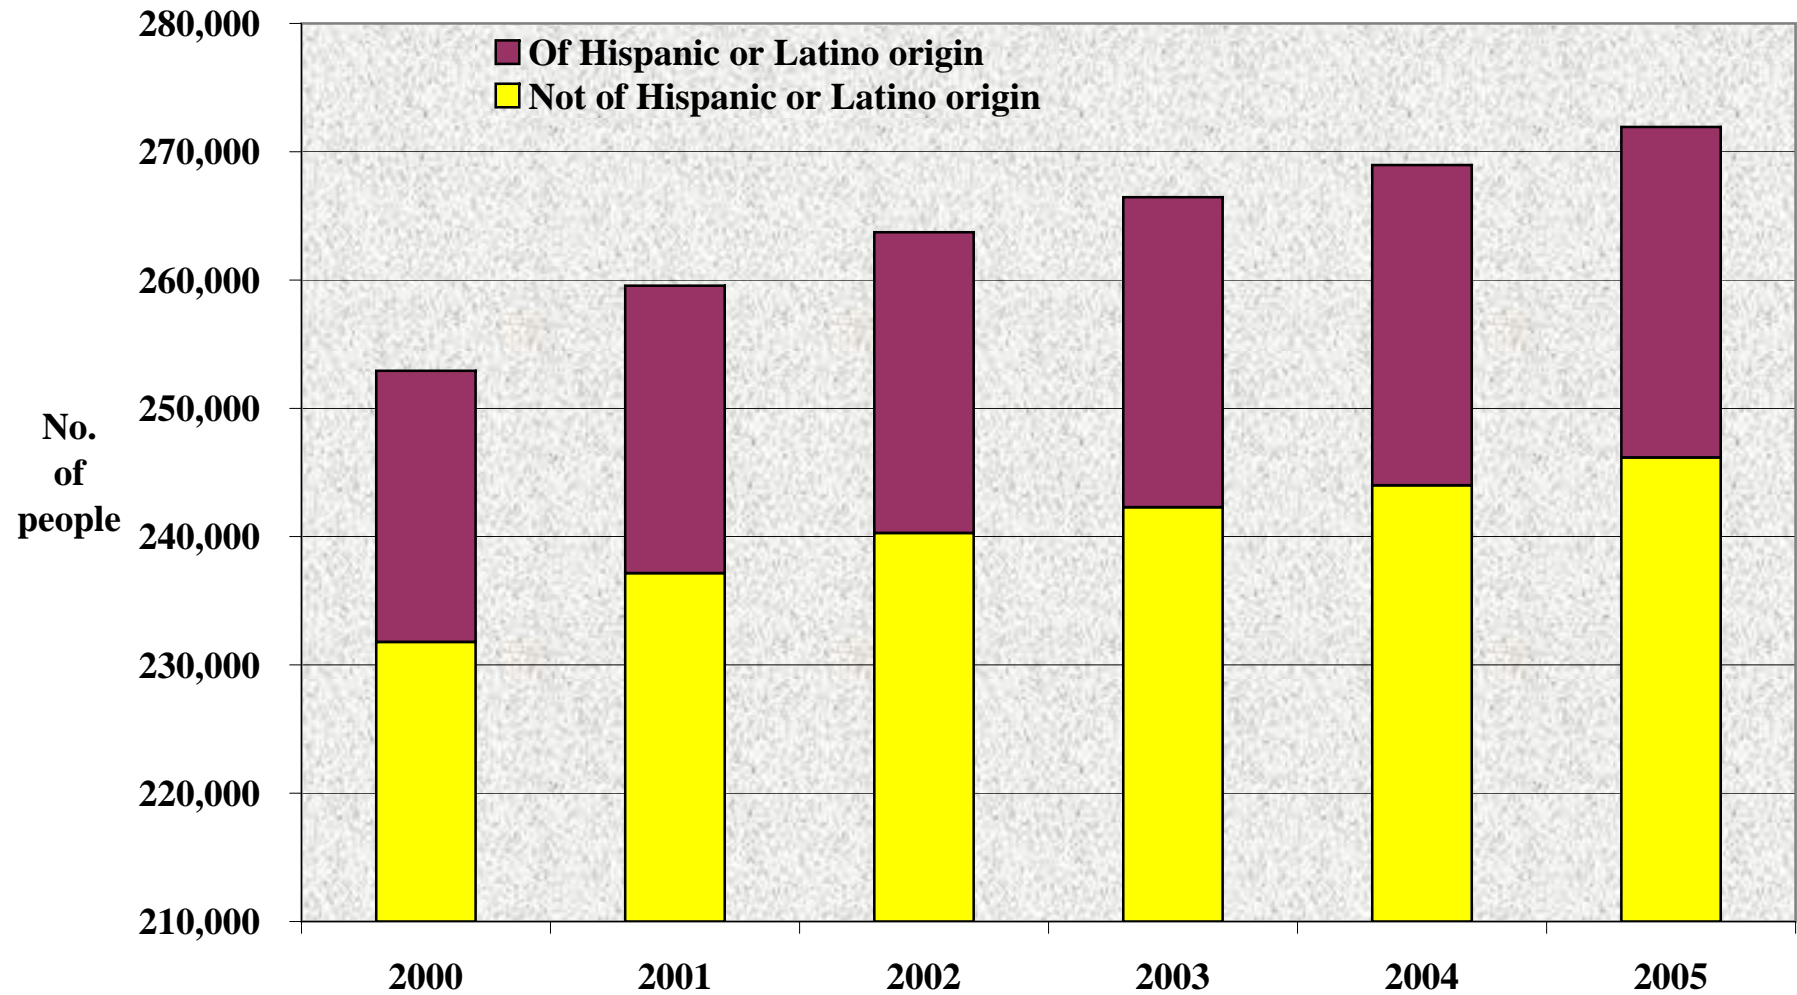

Larimer County: Total Population by Age Group, 1996-2007

Source: Colorado Department of Local Affairs, State Demography Office, 2008.

Larimer County: Ethnicity of Total Population, 2000 to 2005

Source: U.S. Census Bureau, County Population Estimates, July 1, 2000 to July 1 2005.

Larimer County: Average Wage per Job, 1996 to 2006

Source: U.S. Bureau of Economic Analysis, 2008. Note: Wages are in real dollars, where 2006=100.

Larimer County: Average Annual Unemployment Rate, 1996-2007

Source: Colorado Department of Labor and Employment, 2008.

Larimer County: Sources of Per Capita Income, 1996-2006

Source: U.S. Bureau of Economic Analysis, 2008. Note: All values in 2006 dollars.

Larimer County: Acres Planted & Harvested, 1996 to 2007