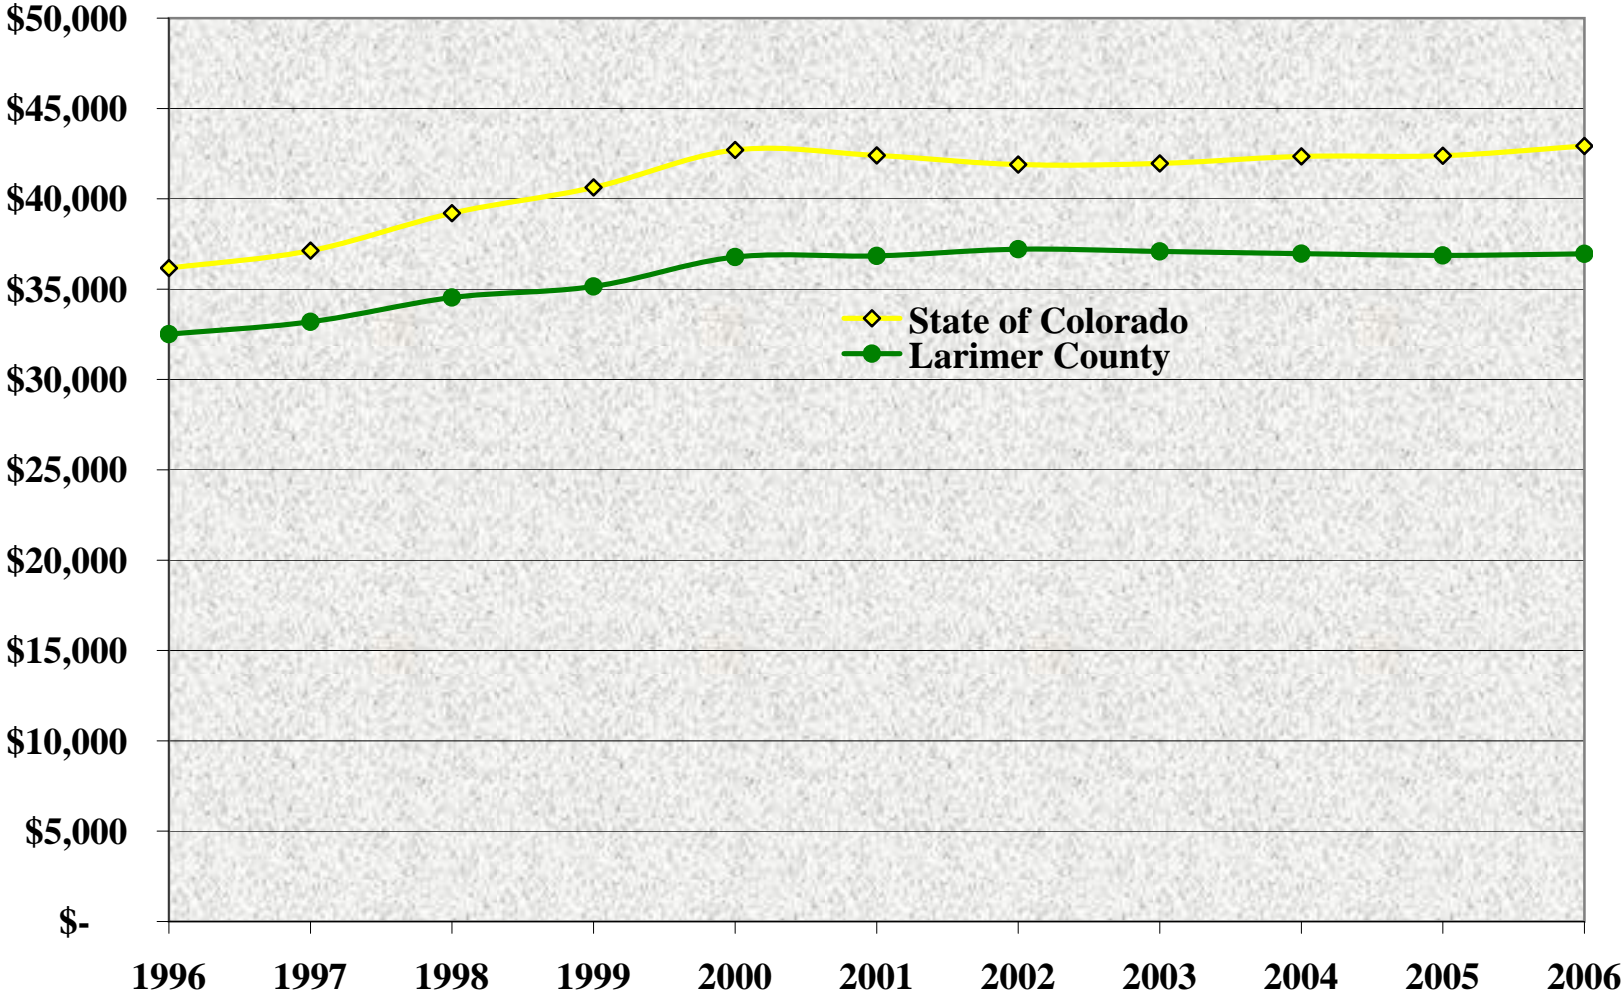

Larimer County: Total Population by Age Group, 1996-2007

Source: Colorado Department of Local Affairs, State Demography Office, 2008.

Larimer County: Ethnicity of Total Population, 2000 to 2005

Source: U.S. Census Bureau, County Population Estimates, July 1, 2000 to July 1 2005.

Larimer County: Average Wage per Job, 1996 to 2006

Source: U.S. Bureau of Economic Analysis, 2008. Note: Wages are in real dollars, where 2006=100.

Larimer County: Average Annual Unemployment Rate, 1996-2007

Source: Colorado Department of Labor and Employment, 2008.

Larimer County: Sources of Per Capita Income, 1996-2006

Source: U.S. Bureau of Economic Analysis, 2008. Note: All values in 2006 dollars.

Larimer County: Acres Planted & Harvested, 1996 to 2007

Larimer County: Estimated Poverty Rate, 1997 to 2005

Source: U.S. Census Bureau, Small Area Income and Poverty Estimates. Note that each data point is associated with a confidence level.

Larimer County: Percent of Those Under 18 in Poverty, 1997 to 2005