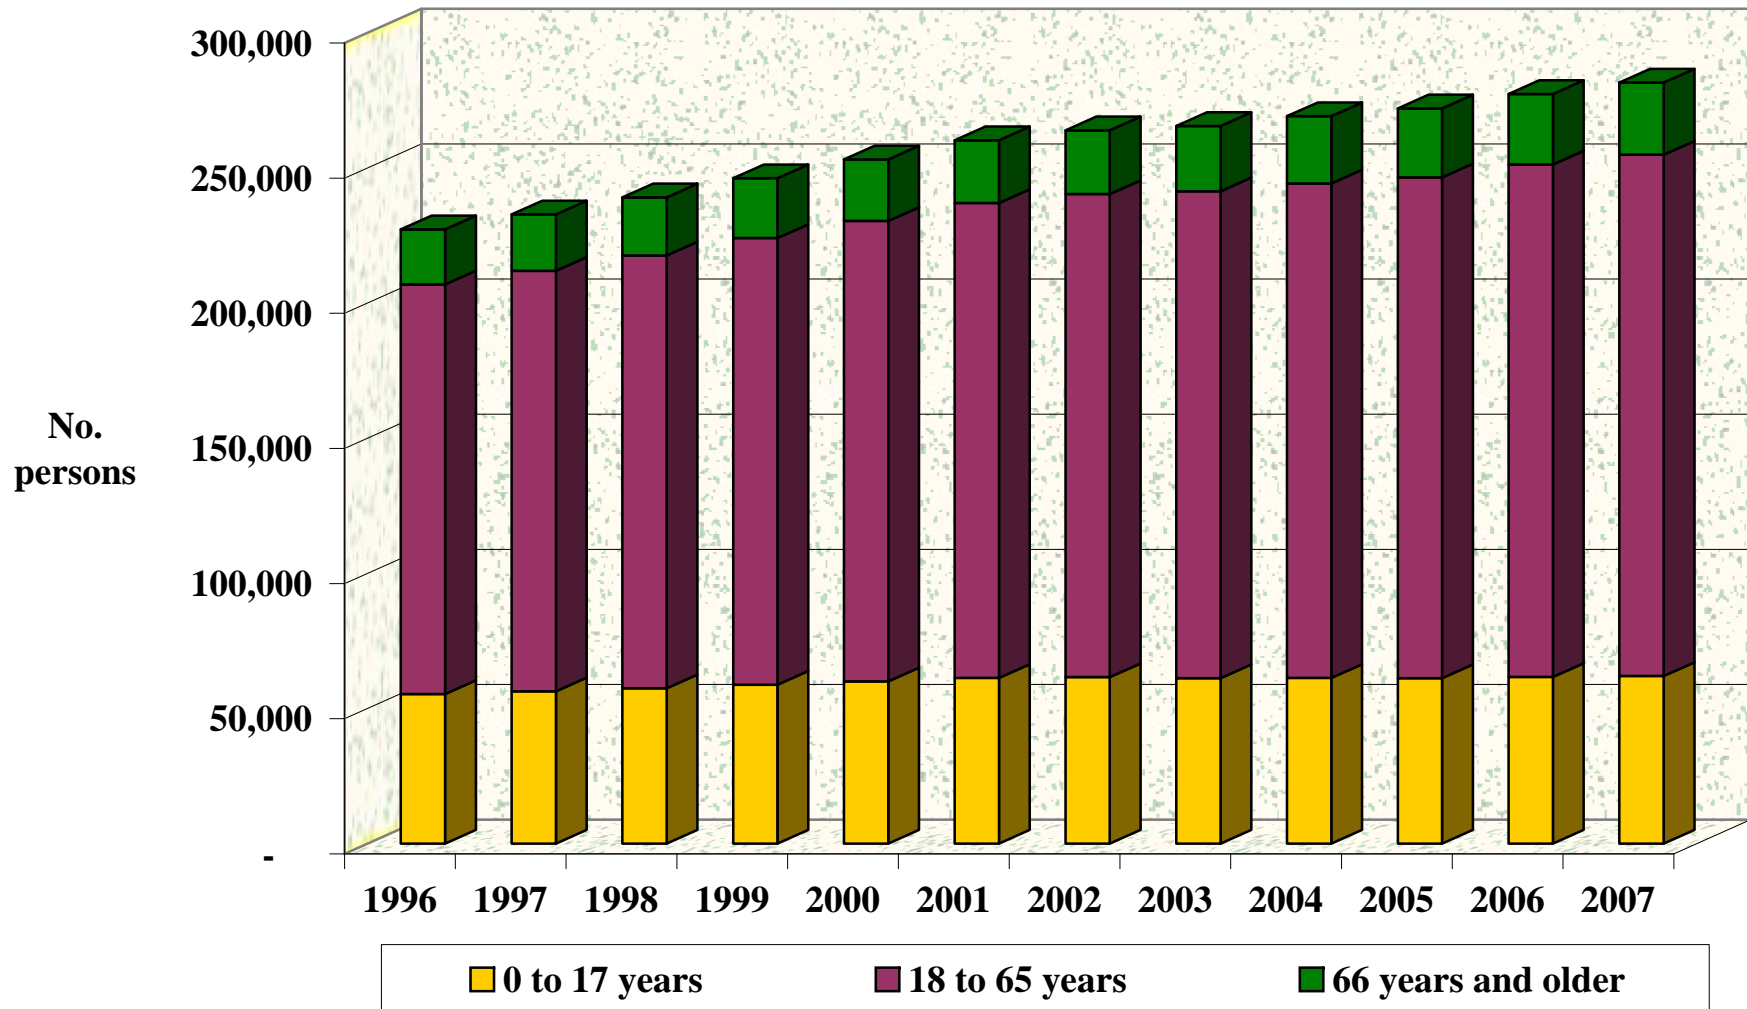

Larimer County: Total Population by Age Group, 1996-2007

Source: Colorado Department of Local Affairs, State Demography Office, 2008.

Larimer County: Ethnicity of Total Population, 2000 to 2005

Source: U.S. Census Bureau, County Population Estimates, July 1, 2000 to July 1 2005.

Larimer County: Average Wage per Job, 1996 to 2006

Source: U.S. Bureau of Economic Analysis, 2008. Note: Wages are in real dollars, where 2006=100.

Larimer County: Average Annual Unemployment Rate, 1996-2007

Source: Colorado Department of Labor and Employment, 2008.

Larimer County: Sources of Per Capita Income, 1996-2006

Source: U.S. Bureau of Economic Analysis, 2008. Note: All values in 2006 dollars.

Larimer County: Acres Planted & Harvested, 1996 to 2007

Larimer County: Estimated Poverty Rate, 1997 to 2005

Source: U.S. Census Bureau, Small Area Income and Poverty Estimates. Note that each data point is associated with a confidence level.

Larimer County: Percent of Those Under 18 in Poverty, 1997 to 2005