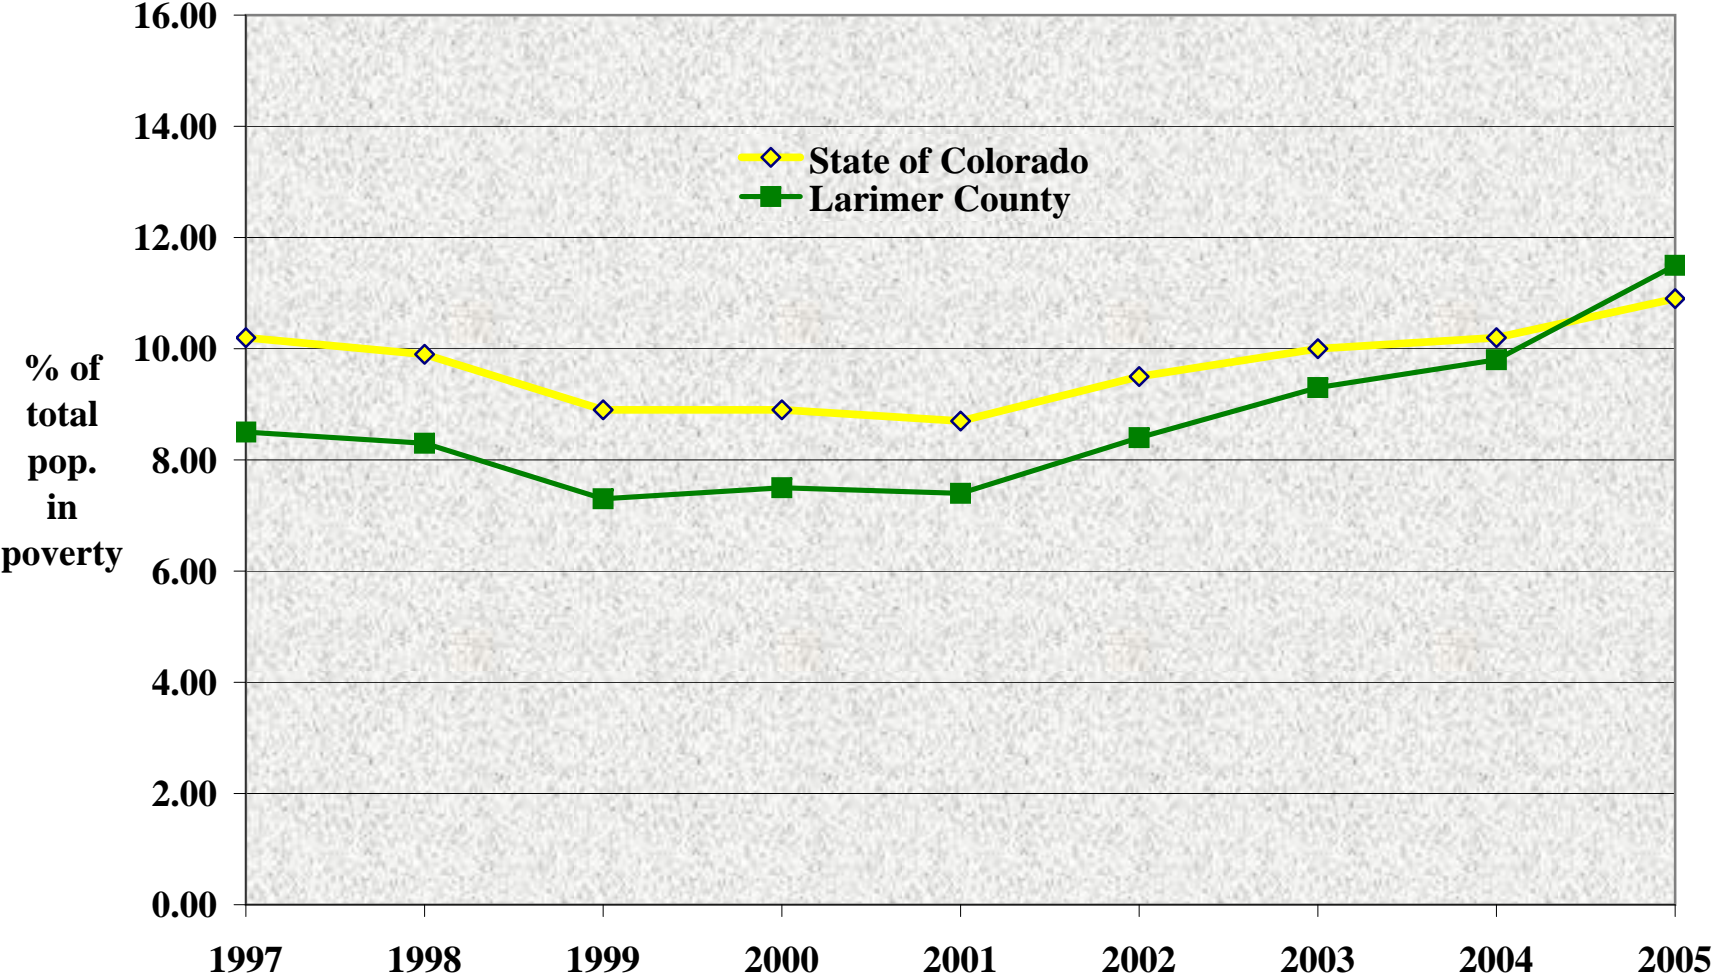

Larimer County: Estimated Poverty Rate, 1997 to 2005

Source: U.S. Census Bureau, Small Area Income and Poverty Estimates. Note that each data point is associated with a confidence level.