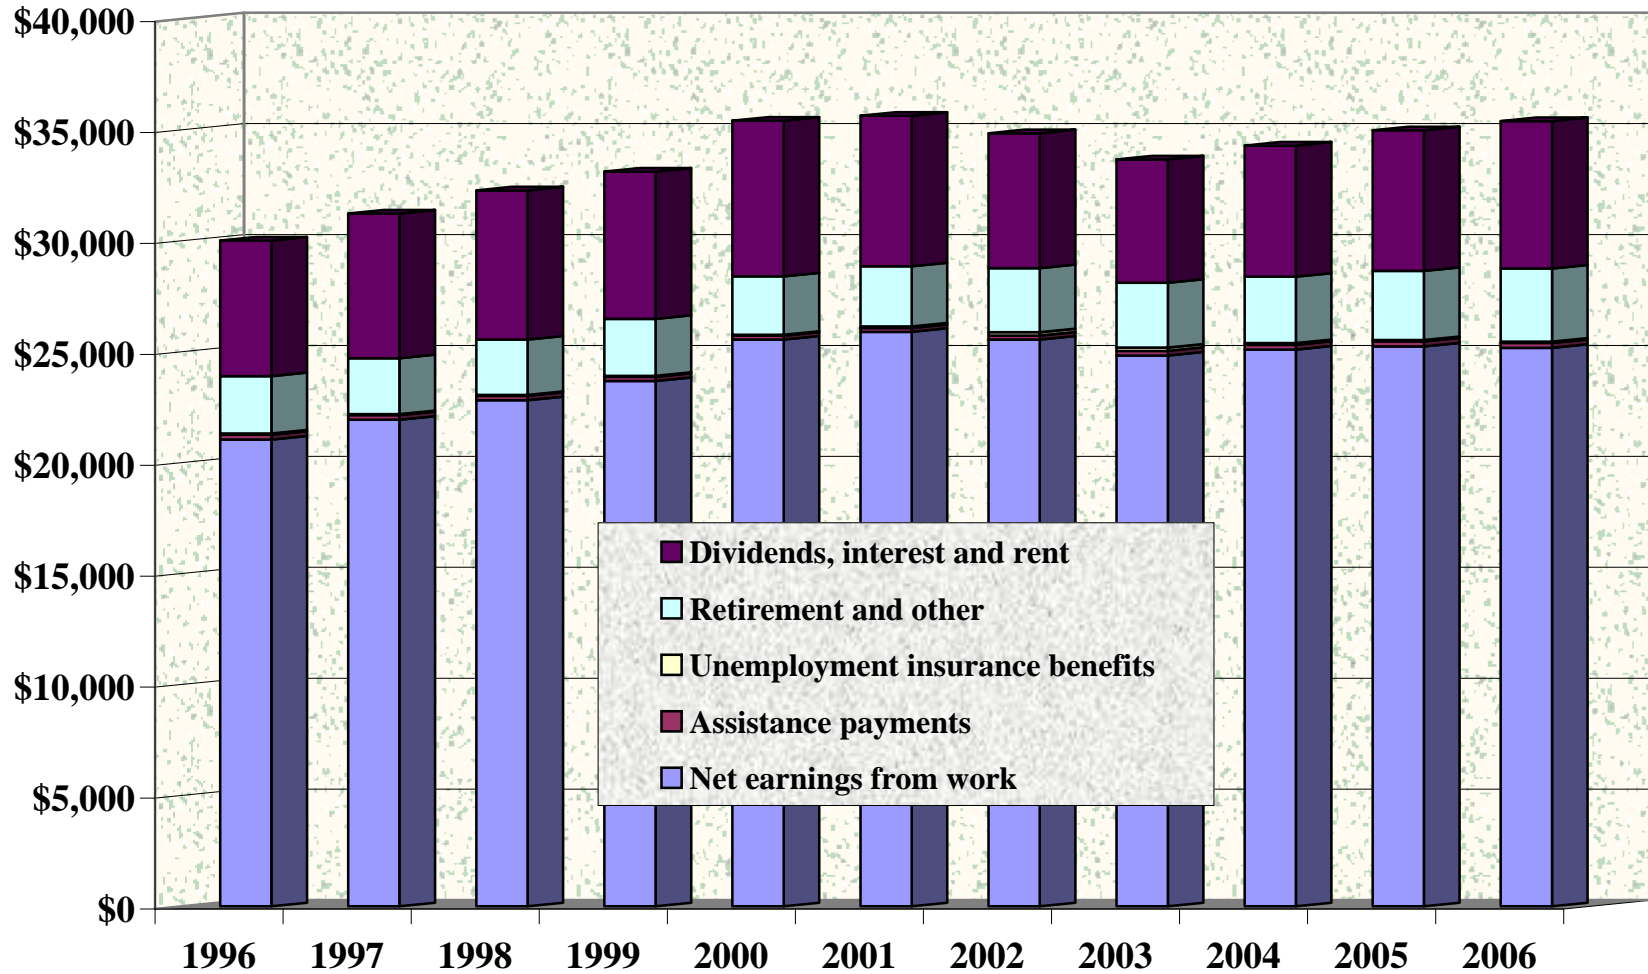

Larimer County: Total Population by Age Group, 1996-2007

Source: Colorado Department of Local Affairs, State Demography Office, 2008.

Larimer County: Ethnicity of Total Population, 2000 to 2005

Source: U.S. Census Bureau, County Population Estimates, July 1, 2000 to July 1 2005.

Larimer County: Average Wage per Job, 1996 to 2006

Source: U.S. Bureau of Economic Analysis, 2008. Note: Wages are in real dollars, where 2006=100.

Larimer County: Average Annual Unemployment Rate, 1996-2007

Source: Colorado Department of Labor and Employment, 2008.

Larimer County: Sources of Per Capita Income, 1996-2006

Source: U.S. Bureau of Economic Analysis, 2008. Note: All values in 2006 dollars.

Larimer County: Acres Planted & Harvested, 1996 to 2007