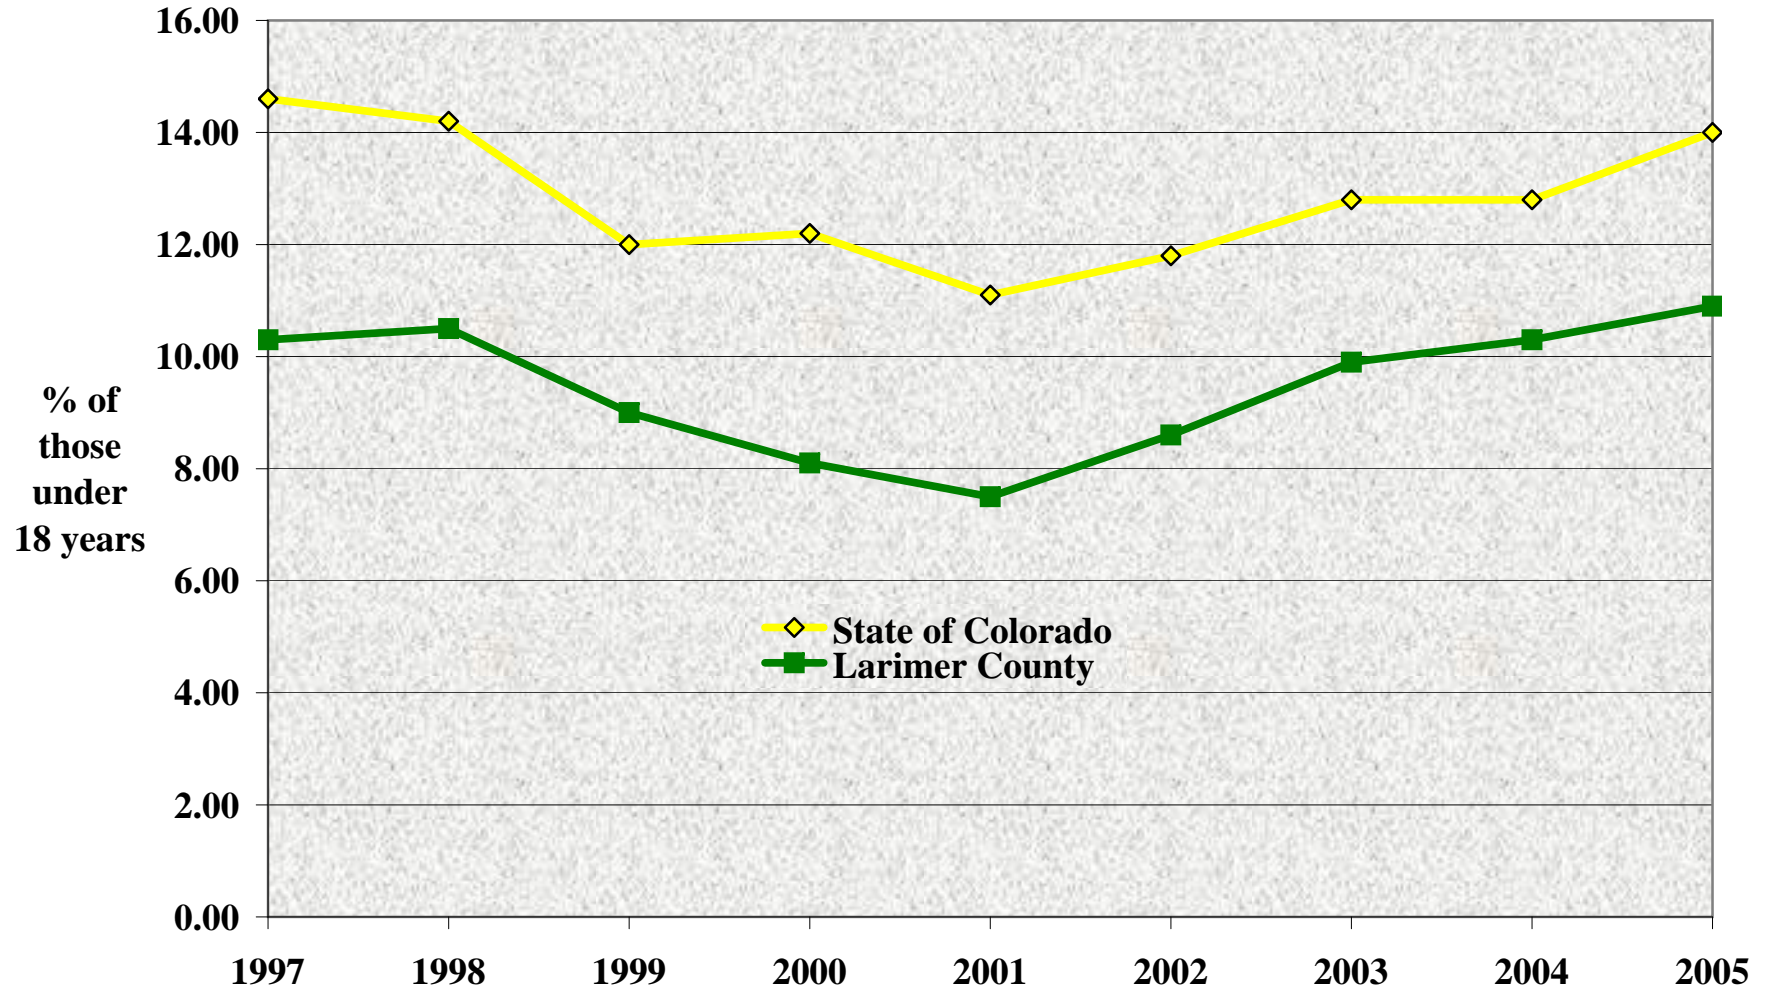

Larimer County: Total Population by Age Group, 1996-2007

Source: Colorado Department of Local Affairs, State Demography Office, 2008.

Larimer County: Ethnicity of Total Population, 2000 to 2005

Source: U.S. Census Bureau, County Population Estimates, July 1, 2000 to July 1 2005.

Source: Colorado Department of Labor and Employment, 2008.

Larimer County: Sources of Per Capita Income, 1996-2006

Source: U.S. Bureau of Economic Analysis, 2008. Note: All values in 2006 dollars.

Larimer County: Acres Planted & Harvested, 1996 to 2007

Source: Colorado Agricultural Statistics Service, 2008.

Larimer County: Sources of Farm Income, 1996 to 2006

Source: National Ag Statistics Service, 2008. Note: All income data in real dollars, where 2006=100.

Larimer County: Estimated Poverty Rate, 1997 to 2005

Source: U.S. Census Bureau, Small Area Income and Poverty Estimates. Note that each data point is associated with a confidence level.

Larimer County: Percent of Those Under 18 in Poverty, 1997 to 2005