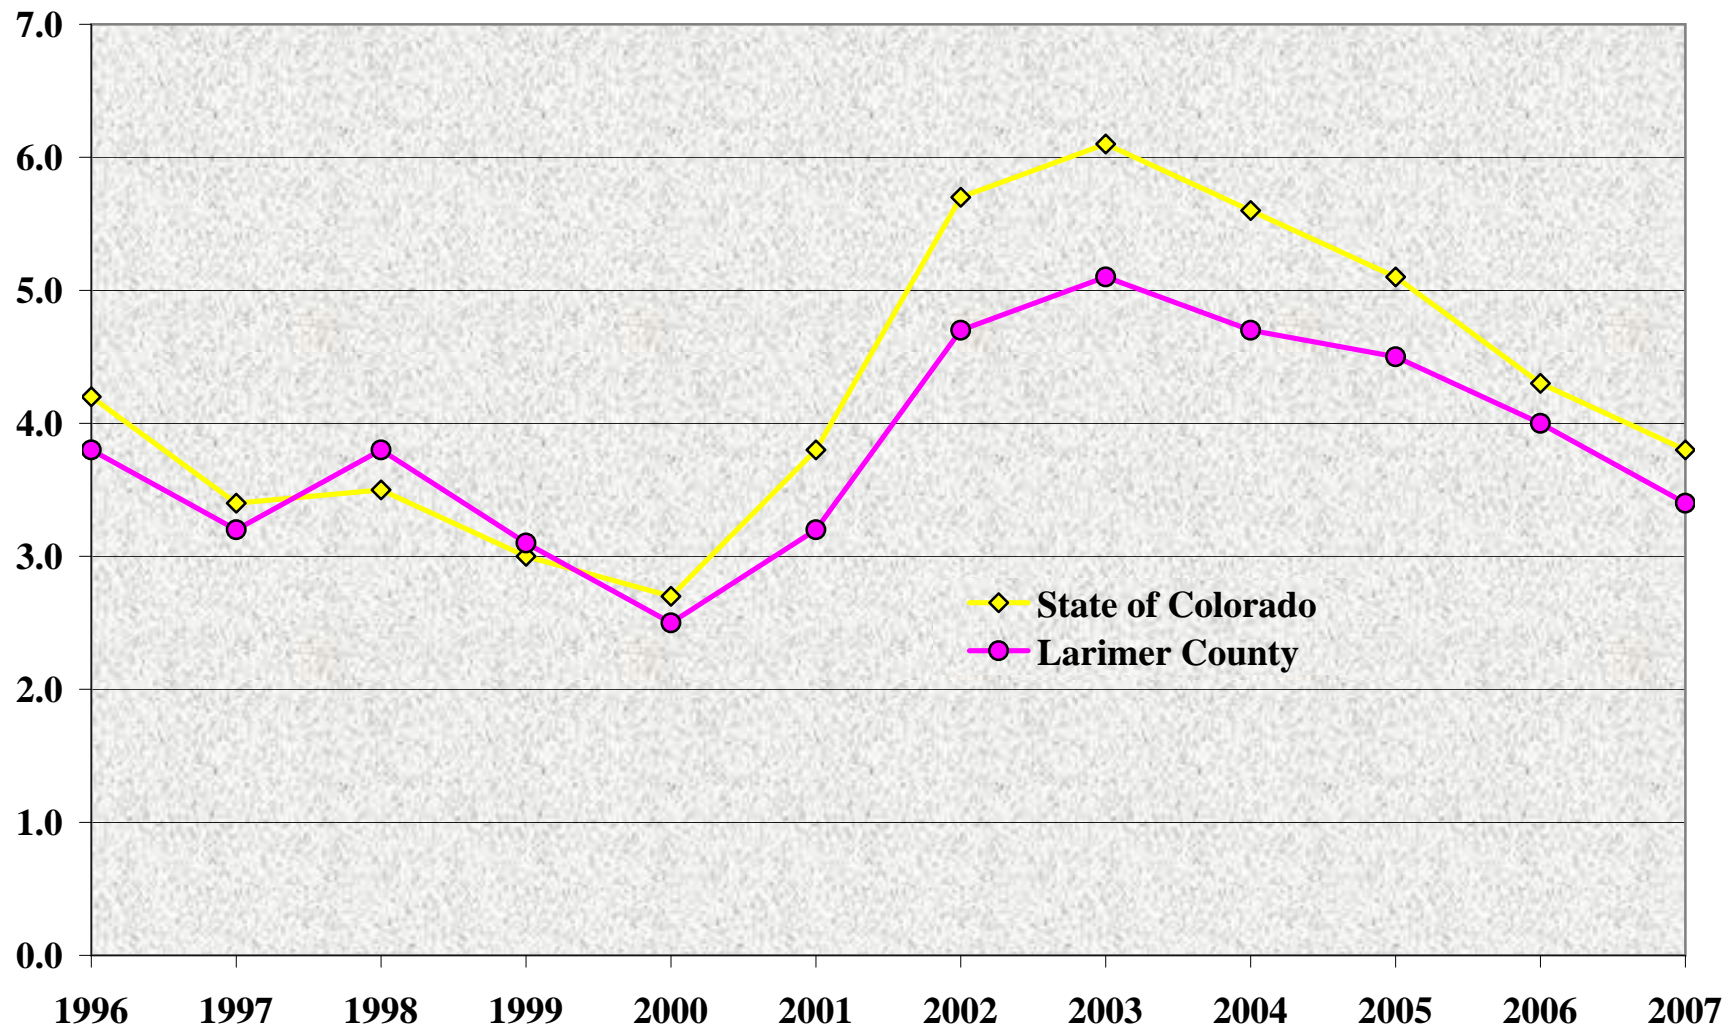

Larimer County: Total Population by Age Group, 1996-2007

Source: Colorado Department of Local Affairs, State Demography Office, 2008.

Larimer County: Ethnicity of Total Population, 2000 to 2005

Source: U.S. Census Bureau, County Population Estimates, July 1, 2000 to July 1 2005.

Larimer County: Average Wage per Job, 1996 to 2006

Source: U.S. Bureau of Economic Analysis, 2008. Note: Wages are in real dollars, where 2006=100.

Larimer County: Average Annual Unemployment Rate, 1996-2007

Source: Colorado Department of Labor and Employment, 2008.

Larimer County: Sources of Per Capita Income, 1996-2006

Source: U.S. Bureau of Economic Analysis, 2008. Note: All values in 2006 dollars.

Larimer County: Acres Planted & Harvested, 1996 to 2007

Larimer County: Estimated Poverty Rate, 1997 to 2005

Source: U.S. Census Bureau, Small Area Income and Poverty Estimates. Note that each data point is associated with a confidence level.

Larimer County: Percent of Those Under 18 in Poverty, 1997 to 2005