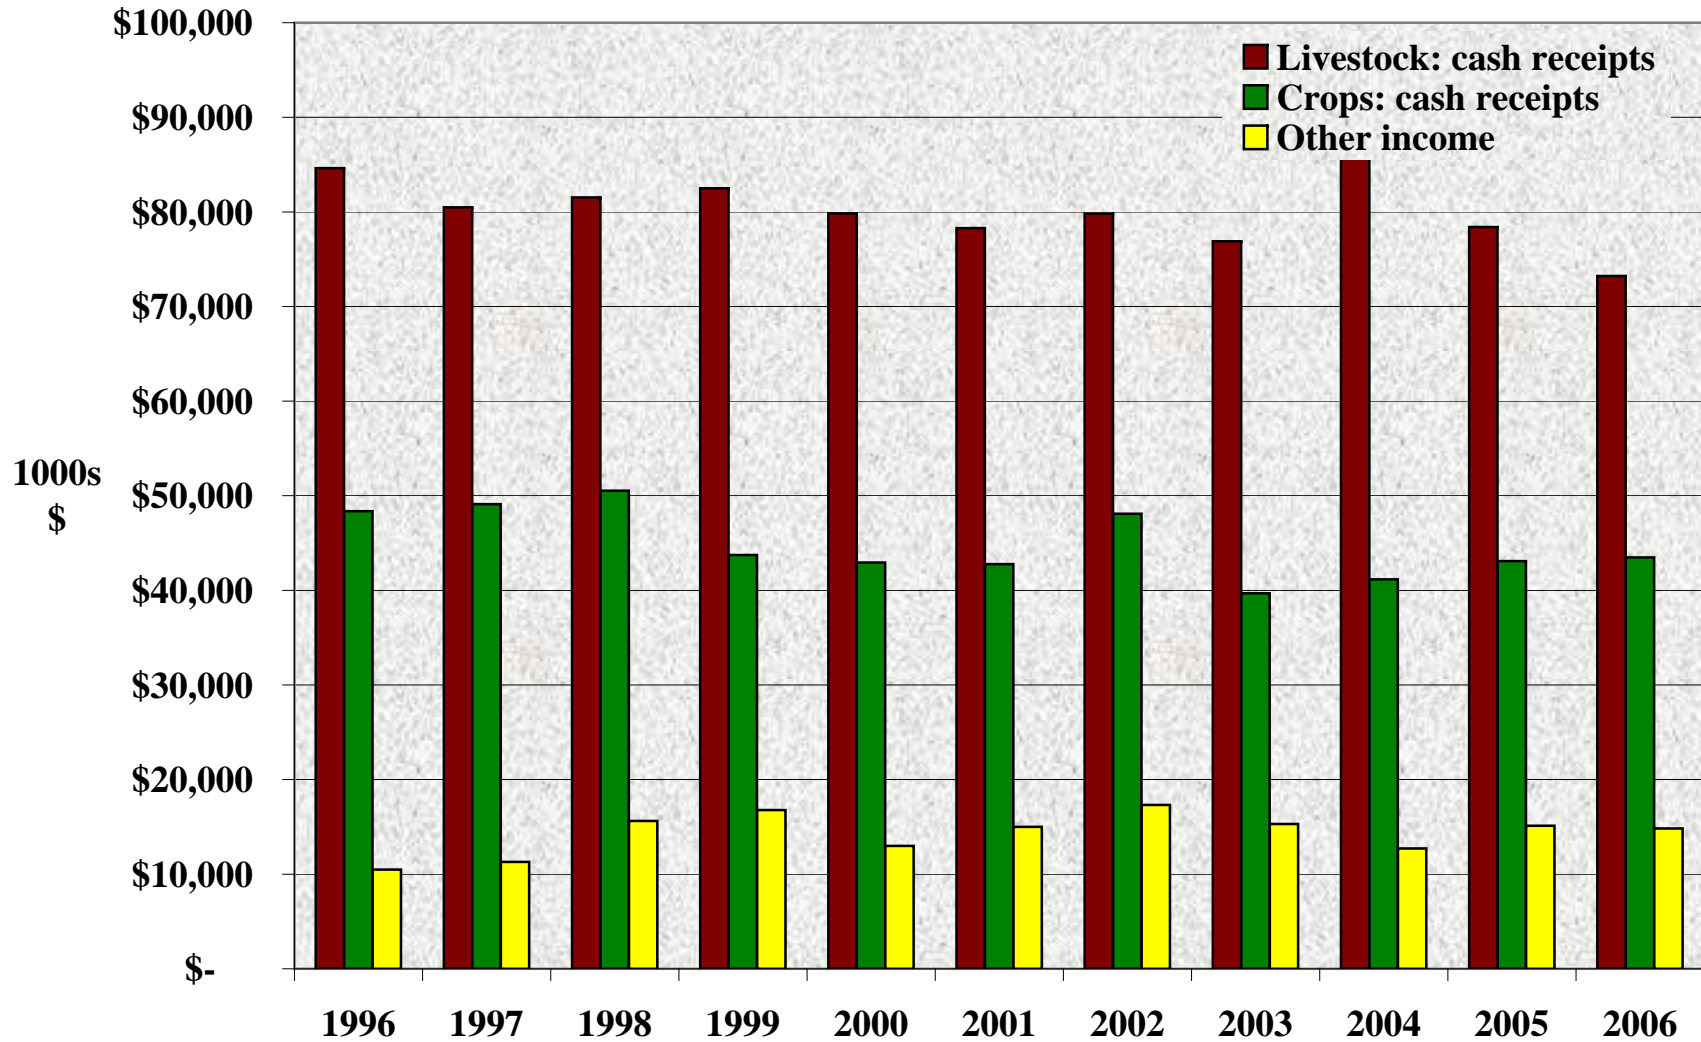

Larimer County: Average Wage per Job, 1996 to 2006

Source: U.S. Bureau of Economic Analysis, 2008. Note: Wages are in real dollars, where 2006=100.

Larimer County: Average Annual Unemployment Rate, 1996-2007

Source: Colorado Department of Labor and Employment, 2008.

Larimer County: Sources of Per Capita Income, 1996-2006

Source: U.S. Bureau of Economic Analysis, 2008. Note: All values in 2006 dollars.

Larimer County: Acres Planted & Harvested, 1996 to 2007

Source: Colorado Agricultural Statistics Service, 2008.

Larimer County: Sources of Farm Income, 1996 to 2006

Source: National Ag Statistics Service, 2008. Note: All income data in real dollars, where 2006=100.