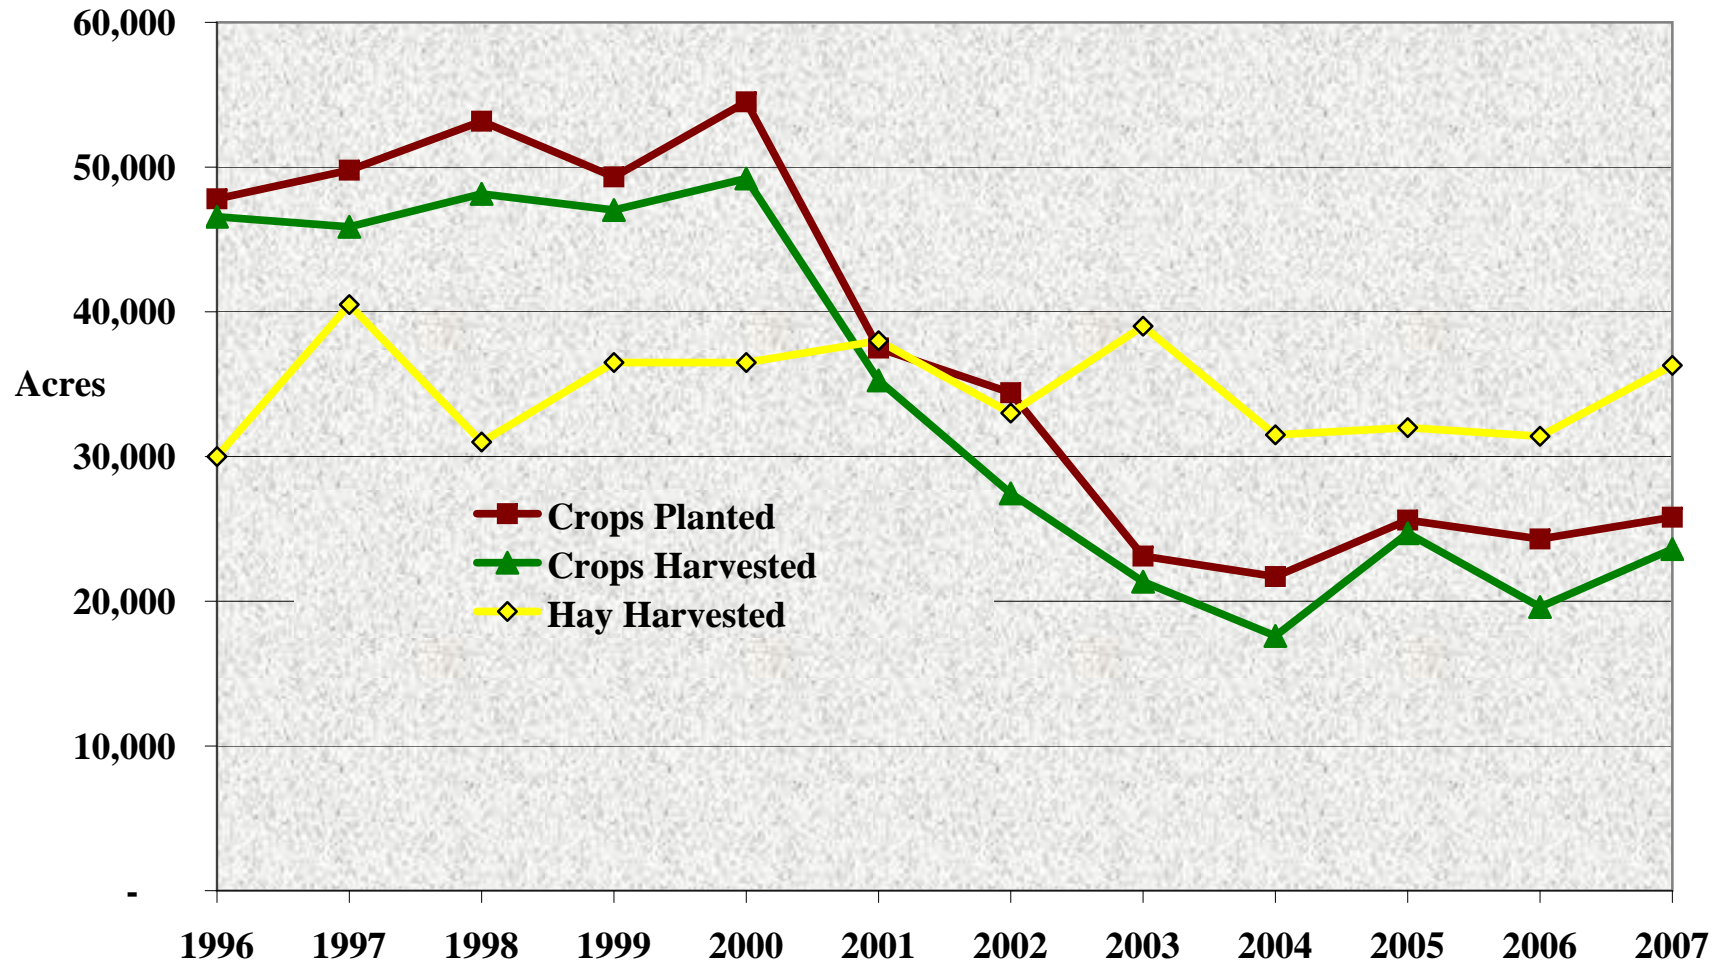

Larimer County: Total Population by Age Group, 1996-2007

Source: Colorado Department of Local Affairs, State Demography Office, 2008.

Larimer County: Ethnicity of Total Population, 2000 to 2005

Source: U.S. Census Bureau, County Population Estimates, July 1, 2000 to July 1 2005.

Larimer County: Average Wage per Job, 1996 to 2006

Source: U.S. Bureau of Economic Analysis, 2008. Note: Wages are in real dollars, where 2006=100.

Larimer County: Average Annual Unemployment Rate, 1996-2007

Source: Colorado Department of Labor and Employment, 2008.

Larimer County: Sources of Per Capita Income, 1996-2006

Source: U.S. Bureau of Economic Analysis, 2008. Note: All values in 2006 dollars.

Larimer County: Acres Planted & Harvested, 1996 to 2007