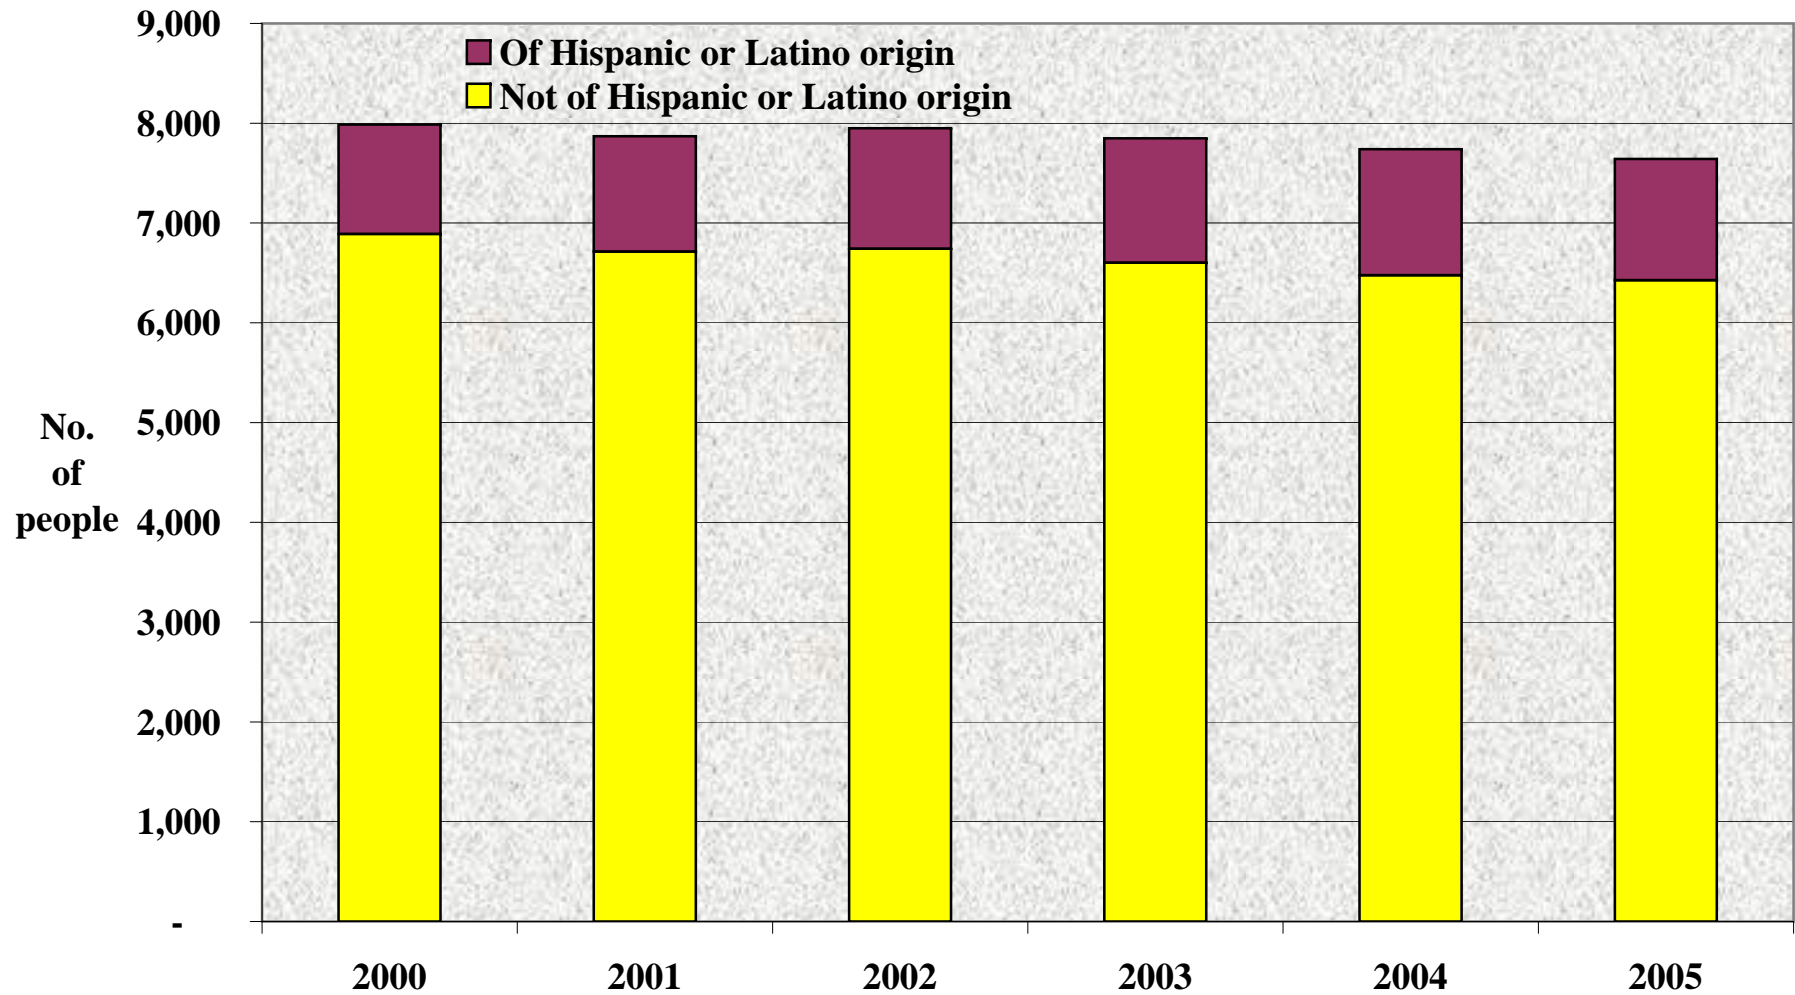

Kit Carson County: Total Population by Age Group, 1996-2007

Source: Colorado Department of Local Affairs, State Demography Office, 2008.

Kit Carson County: Ethnicity of Total Population, 2000 to 2005

Source: U.S. Census Bureau, County Population Estimates, July 1, 2000 to July 1 2005.

Kit Carson County: Average Wage per Job, 1996 to 2006

Source: U.S. Bureau of Economic Analysis, 2008. Note: Wages are in real dollars, where 2006=100.

Kit Carson County: Average Annual Unemployment Rate, 1996-2007

Source: Colorado Department of Labor and Employment, 2008.

Kit Carson County: Sources of Per Capita Income, 1996-2006

Source: U.S. Bureau of Economic Analysis, 2008. Note: All values in 2006 dollars.

Kit Carson County: Acres Planted & Harvested, 1996 to 2007