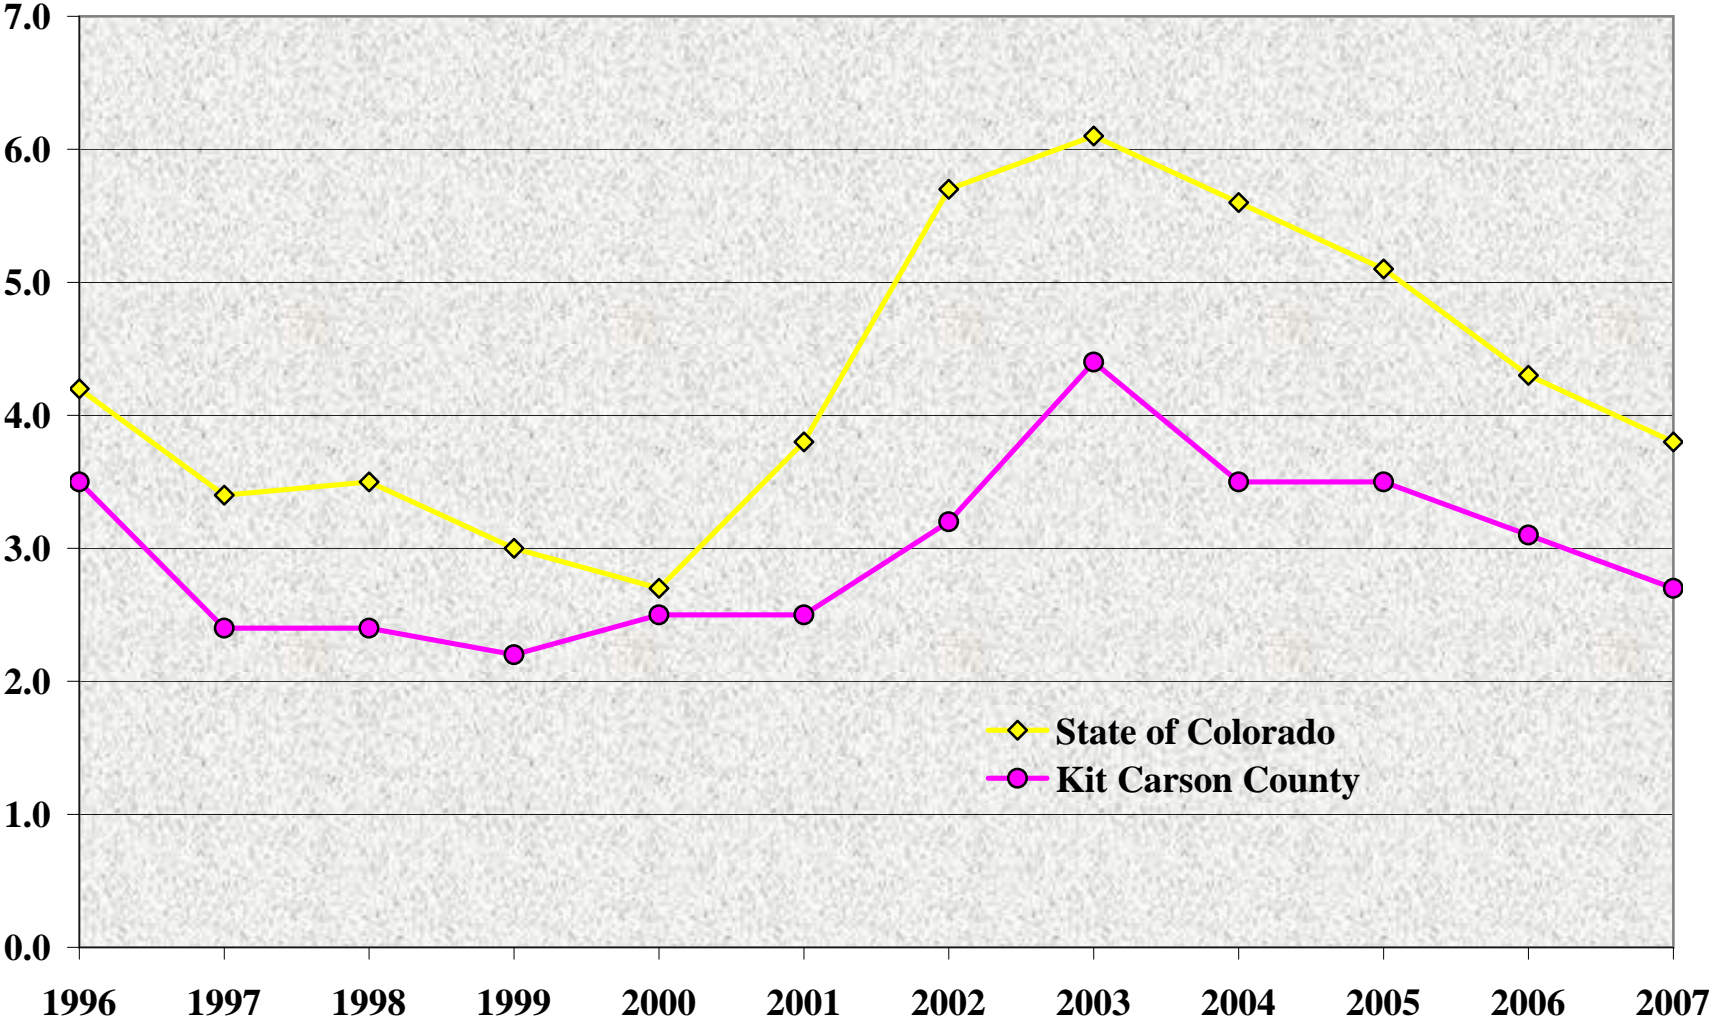

Kit Carson County: Total Population by Age Group, 1996-2007

Source: Colorado Department of Local Affairs, State Demography Office, 2008.

Kit Carson County: Ethnicity of Total Population, 2000 to 2005

Source: U.S. Census Bureau, County Population Estimates, July 1, 2000 to July 1 2005.

Kit Carson County: Average Wage per Job, 1996 to 2006

Source: U.S. Bureau of Economic Analysis, 2008. Note: Wages are in real dollars, where 2006=100.

Kit Carson County: Average Annual Unemployment Rate, 1996-2007

Source: Colorado Department of Labor and Employment, 2008.

Kit Carson County: Sources of Per Capita Income, 1996-2006

Source: U.S. Bureau of Economic Analysis, 2008. Note: All values in 2006 dollars.

Kit Carson County: Acres Planted & Harvested, 1996 to 2007

Kit Carson County: Estimated Poverty Rate, 1997 to 2005

Source: U.S. Census Bureau, Small Area Income and Poverty Estimates. Note that each data point is associated with a confidence level.

Kit Carson County: Percent of Those Under 18 in Poverty, 1997 to 2005