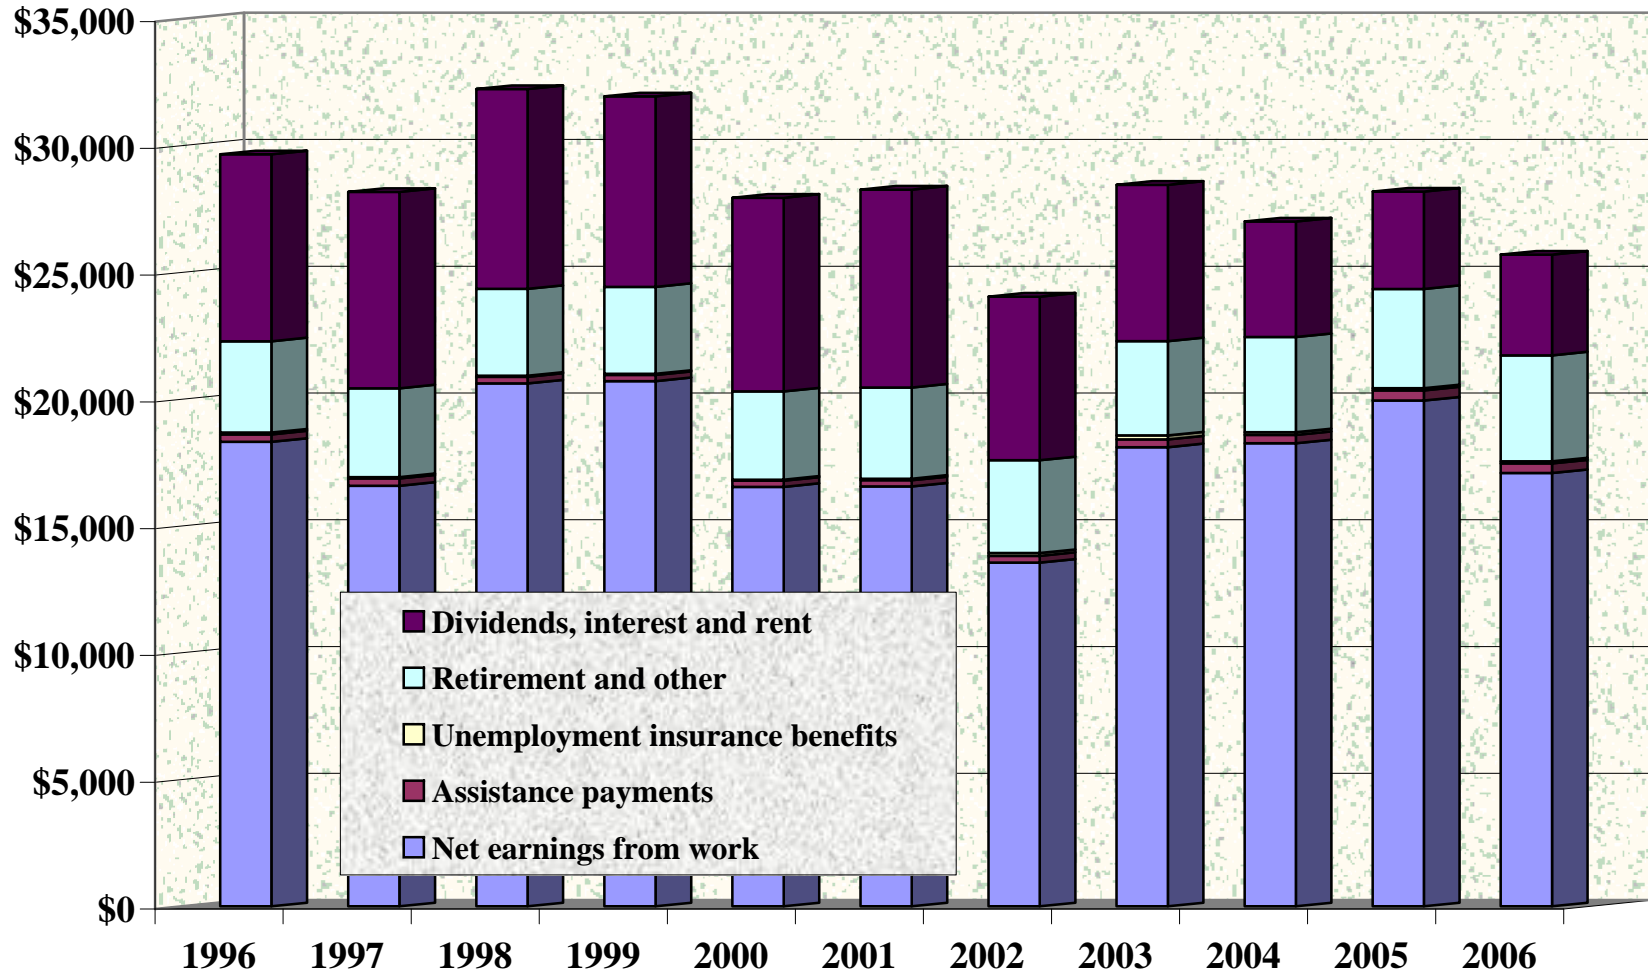

Kit Carson County: Average Wage per Job, 1996 to 2006

Source: U.S. Bureau of Economic Analysis, 2008. Note: Wages are in real dollars, where 2006=100.

Kit Carson County: Average Annual Unemployment Rate, 1996-2007

Source: Colorado Department of Labor and Employment, 2008.

Kit Carson County: Sources of Per Capita Income, 1996-2006

Source: U.S. Bureau of Economic Analysis, 2008. Note: All values in 2006 dollars.

Kit Carson County: Acres Planted & Harvested, 1996 to 2007