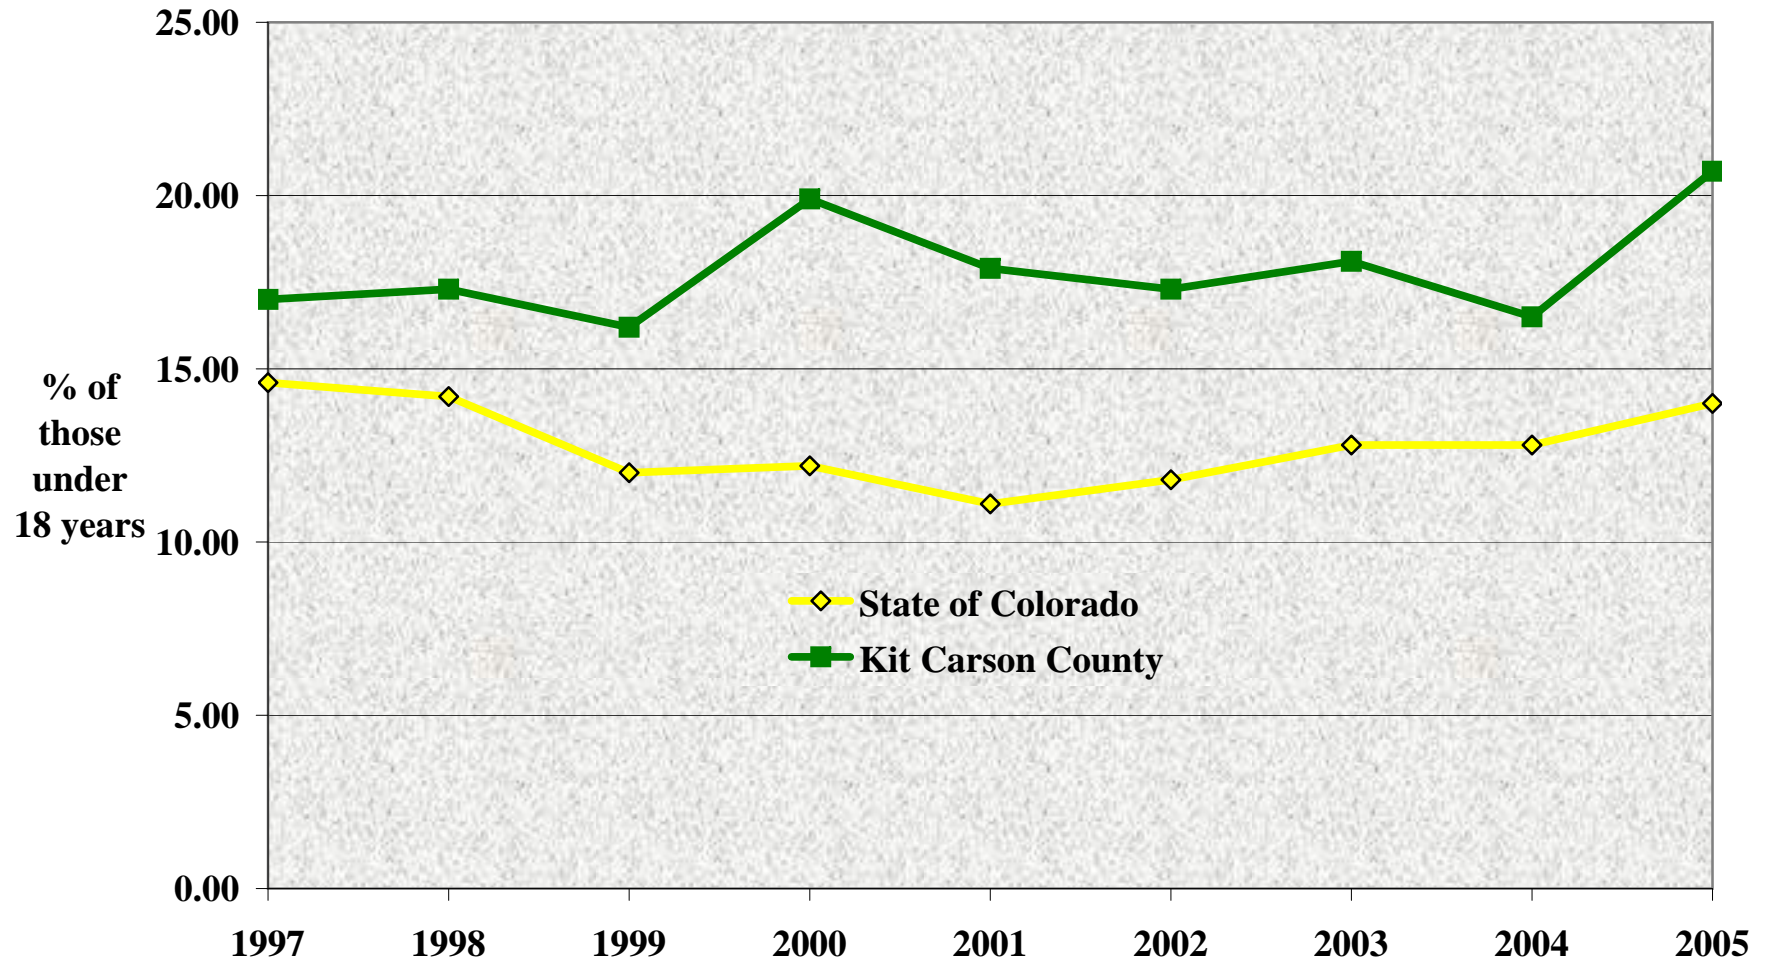

Kit Carson County: Total Population by Age Group, 1996-2007

Source: Colorado Department of Local Affairs, State Demography Office, 2008.

Kit Carson County: Ethnicity of Total Population, 2000 to 2005

Source: U.S. Census Bureau, County Population Estimates, July 1, 2000 to July 1 2005.

Source: Colorado Department of Labor and Employment, 2008.

Kit Carson County: Sources of Per Capita Income, 1996-2006

Source: U.S. Bureau of Economic Analysis, 2008. Note: All values in 2006 dollars.

Kit Carson County: Acres Planted & Harvested, 1996 to 2007

Source: Colorado Agricultural Statistics Service, 2008.

Kit Carson County: Sources of Farm Income, 1996 to 2006

Source: National Ag Statistics Service, 2008. Note: All income data in real dollars, where 2006=100.

Kit Carson County: Estimated Poverty Rate, 1997 to 2005

Source: U.S. Census Bureau, Small Area Income and Poverty Estimates. Note that each data point is associated with a confidence level.

Kit Carson County: Percent of Those Under 18 in Poverty, 1997 to 2005