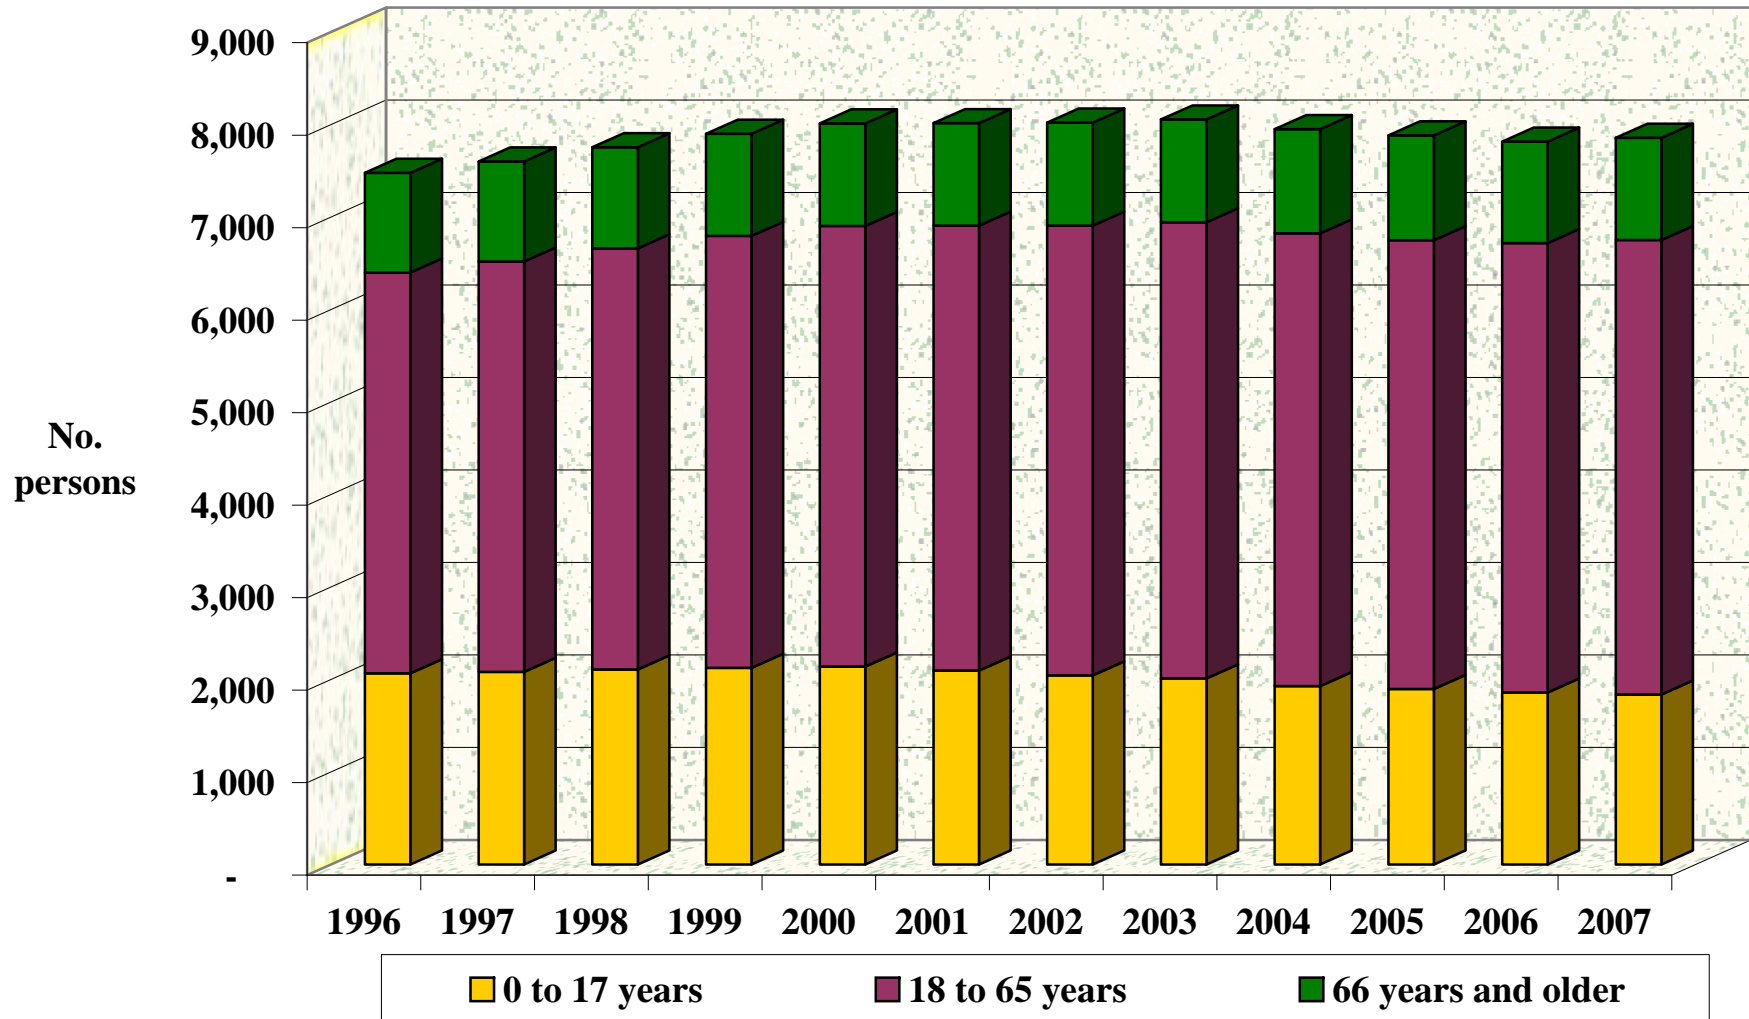

Kit Carson County: Total Population by Age Group, 1996-2007

Source: Colorado Department of Local Affairs, State Demography Office, 2008.

Kit Carson County: Ethnicity of Total Population, 2000 to 2005

Source: U.S. Census Bureau, County Population Estimates, July 1, 2000 to July 1 2005.

Kit Carson County: Average Wage per Job, 1996 to 2006

Source: U.S. Bureau of Economic Analysis, 2008. Note: Wages are in real dollars, where 2006=100.

Kit Carson County: Average Annual Unemployment Rate, 1996-2007

Source: Colorado Department of Labor and Employment, 2008.

Kit Carson County: Sources of Per Capita Income, 1996-2006

Source: U.S. Bureau of Economic Analysis, 2008. Note: All values in 2006 dollars.

Kit Carson County: Acres Planted & Harvested, 1996 to 2007