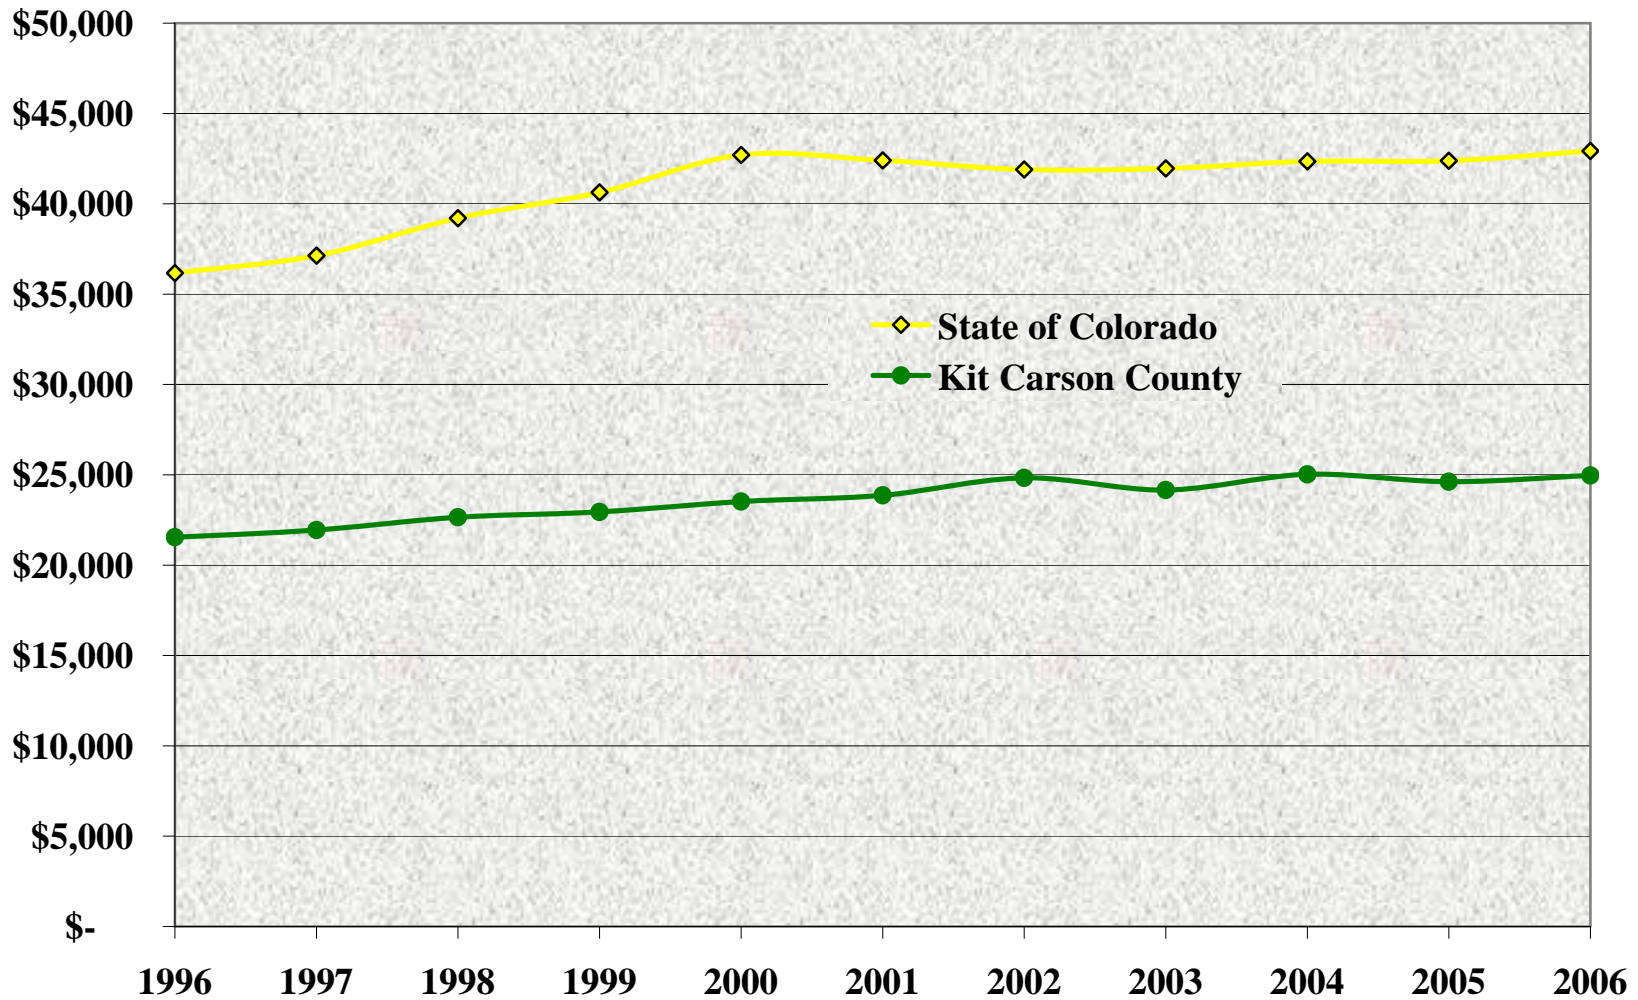

Kit Carson County: Total Population by Age Group, 1996-2007

Source: Colorado Department of Local Affairs, State Demography Office, 2008.

Kit Carson County: Ethnicity of Total Population, 2000 to 2005

Source: U.S. Census Bureau, County Population Estimates, July 1, 2000 to July 1 2005.

Kit Carson County: Average Wage per Job, 1996 to 2006

Source: U.S. Bureau of Economic Analysis, 2008. Note: Wages are in real dollars, where 2006=100.

Kit Carson County: Average Annual Unemployment Rate, 1996-2007

Source: Colorado Department of Labor and Employment, 2008.

Kit Carson County: Sources of Per Capita Income, 1996-2006

Source: U.S. Bureau of Economic Analysis, 2008. Note: All values in 2006 dollars.

Kit Carson County: Acres Planted & Harvested, 1996 to 2007

Kit Carson County: Estimated Poverty Rate, 1997 to 2005

Source: U.S. Census Bureau, Small Area Income and Poverty Estimates. Note that each data point is associated with a confidence level.

Kit Carson County: Percent of Those Under 18 in Poverty, 1997 to 2005