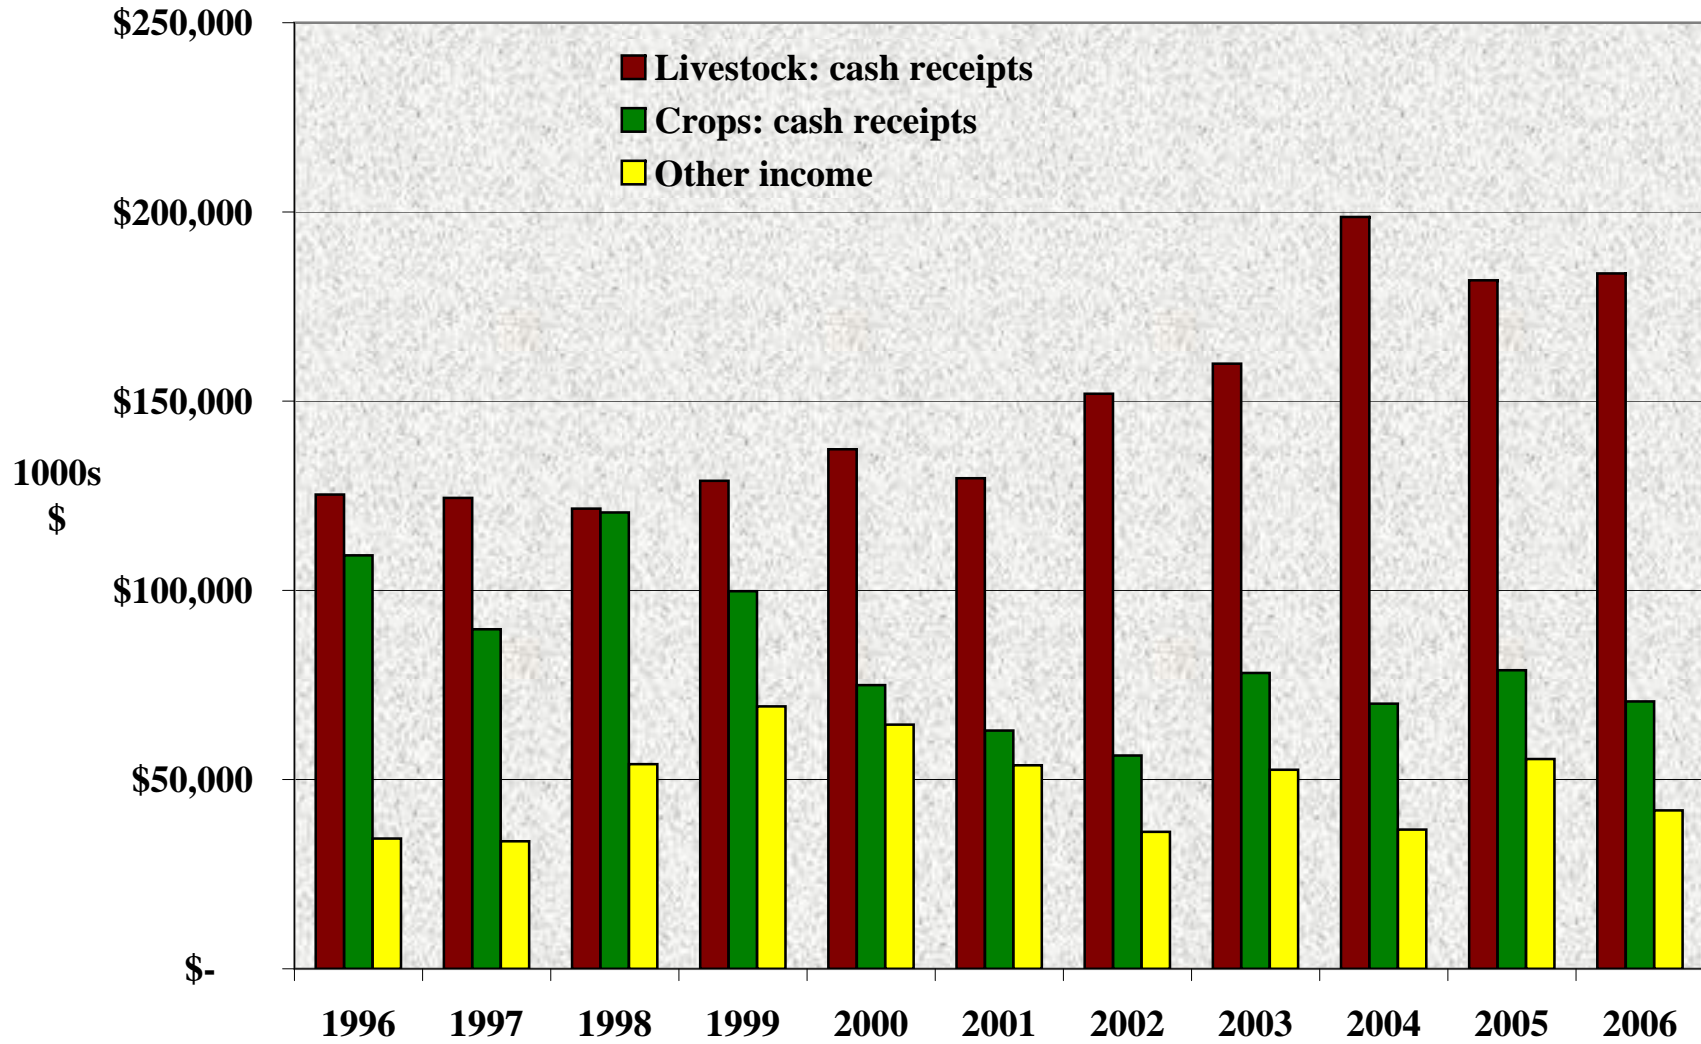

Source: Colorado Department of Labor and Employment, 2008.

Kit Carson County: Sources of Per Capita Income, 1996-2006

Source: U.S. Bureau of Economic Analysis, 2008. Note: All values in 2006 dollars.

Kit Carson County: Acres Planted & Harvested, 1996 to 2007

Source: Colorado Agricultural Statistics Service, 2008.

Kit Carson County: Sources of Farm Income, 1996 to 2006

Source: National Ag Statistics Service, 2008. Note: All income data in real dollars, where 2006=100.