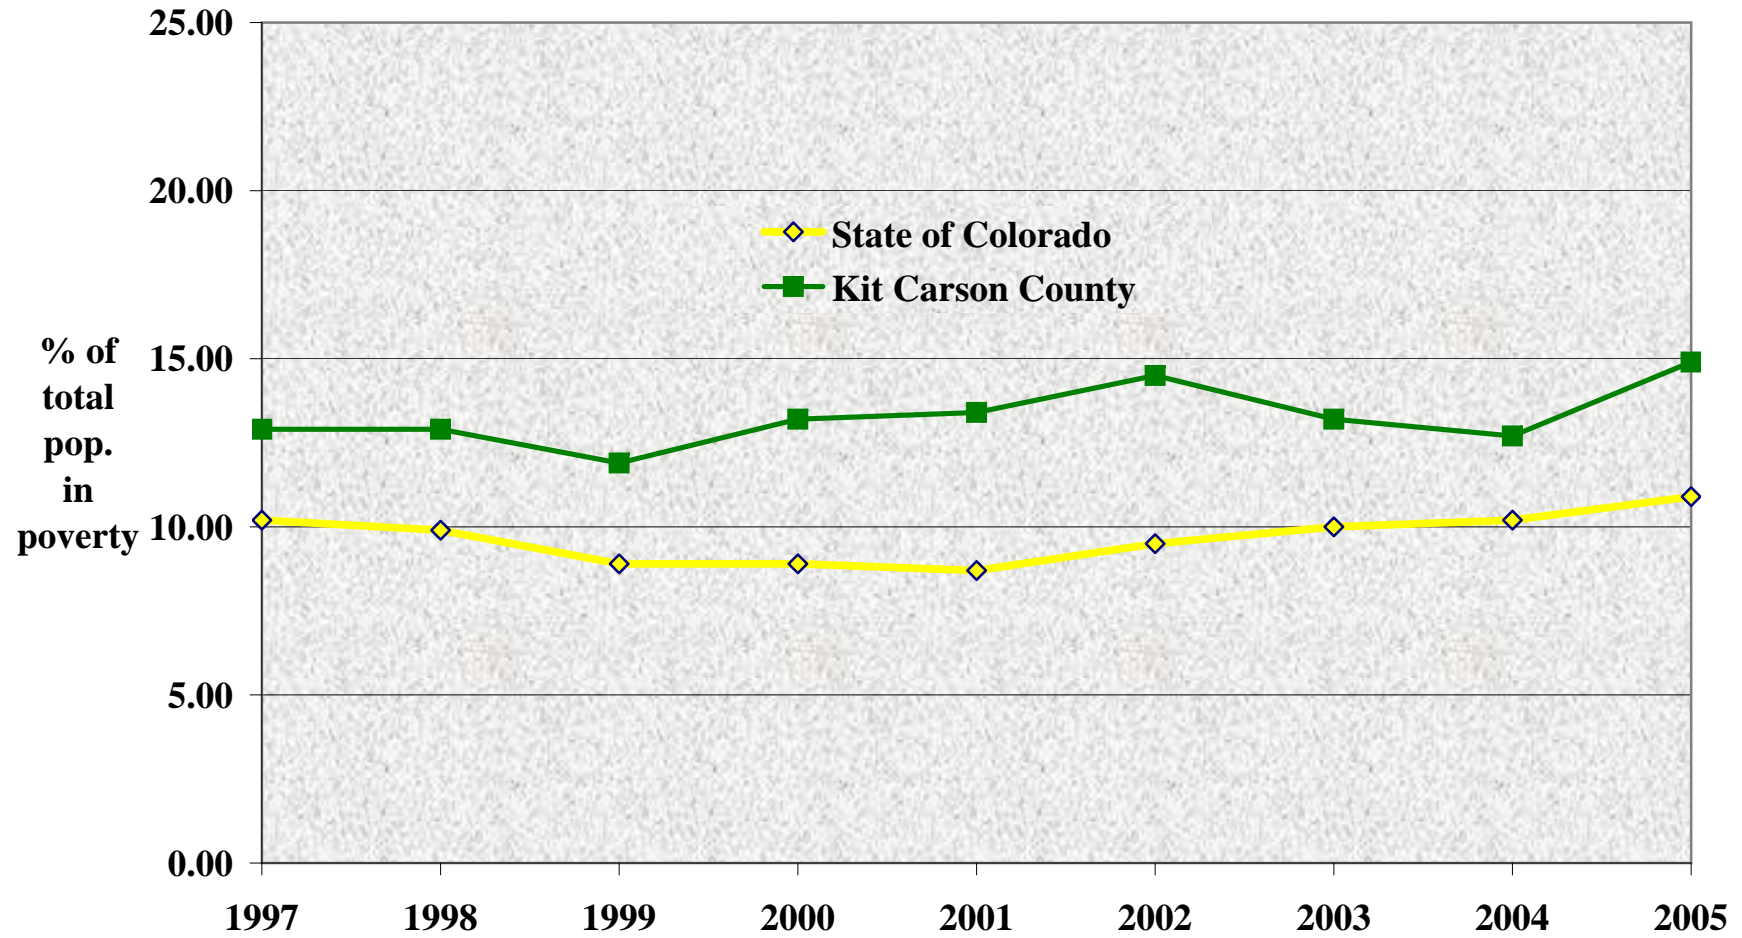

Kit Carson County: Estimated Poverty Rate, 1997 to 2005

Source: U.S. Census Bureau, Small Area Income and Poverty Estimates. Note that each data point is associated with a confidence level.