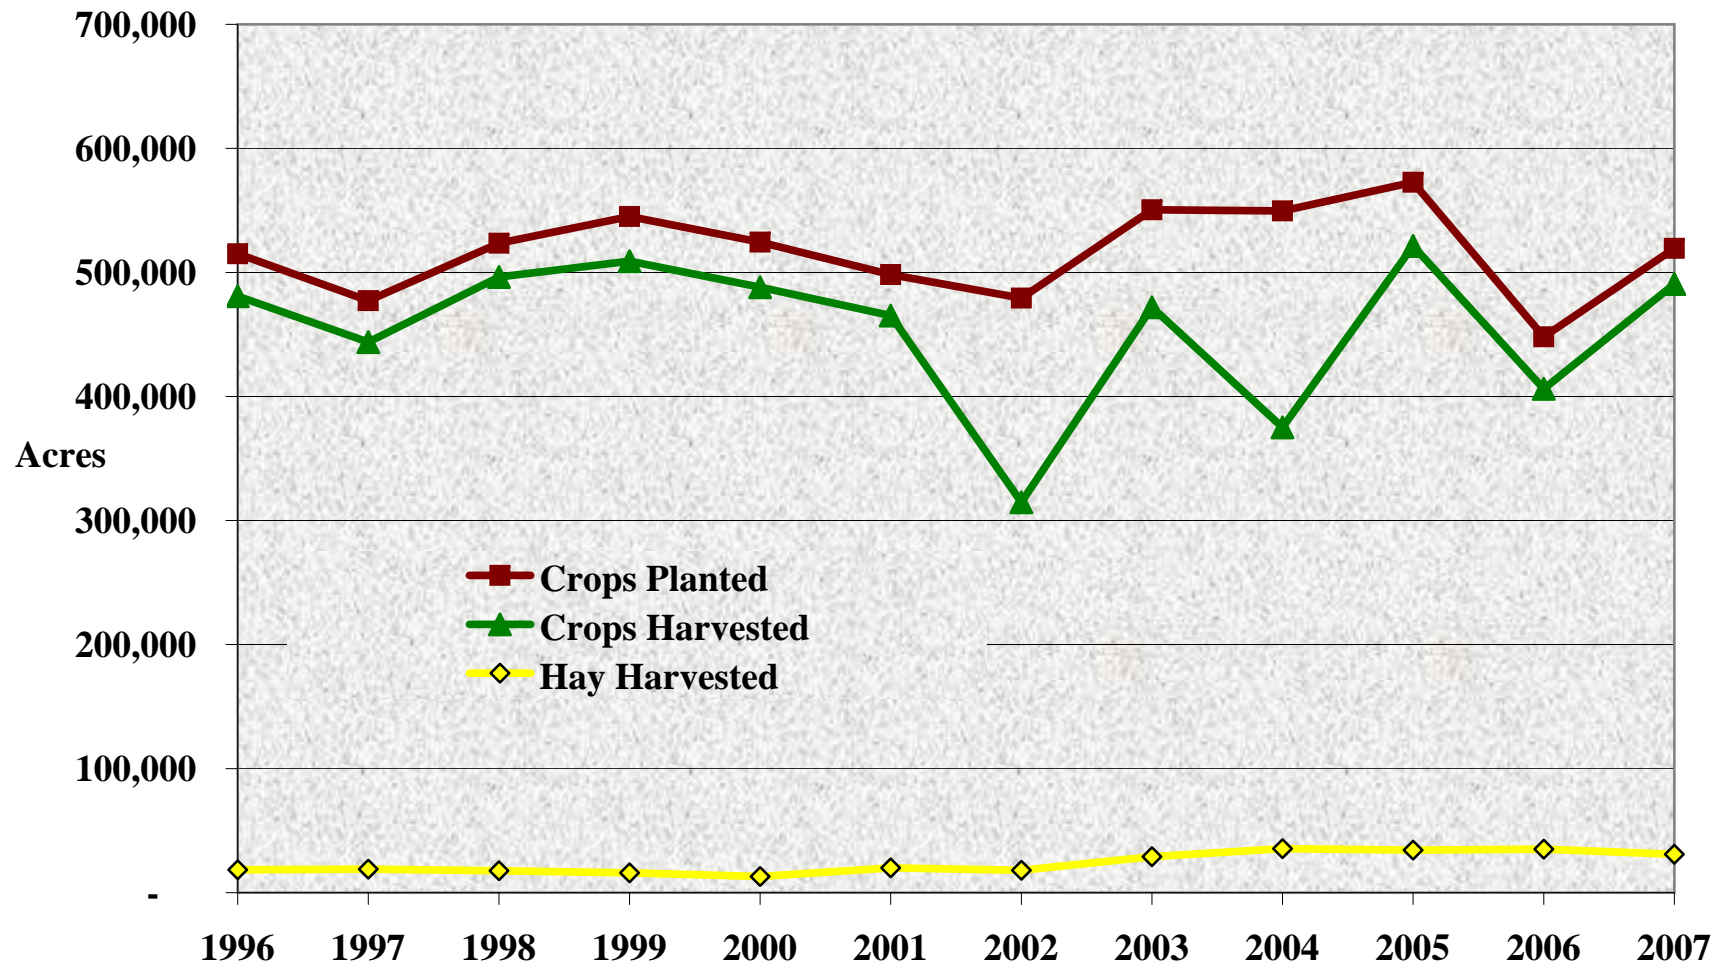

Kit Carson County: Total Population by Age Group, 1996-2007

Source: Colorado Department of Local Affairs, State Demography Office, 2008.

Kit Carson County: Ethnicity of Total Population, 2000 to 2005

Source: U.S. Census Bureau, County Population Estimates, July 1, 2000 to July 1 2005.

Kit Carson County: Average Wage per Job, 1996 to 2006

Source: U.S. Bureau of Economic Analysis, 2008. Note: Wages are in real dollars, where 2006=100.

Kit Carson County: Average Annual Unemployment Rate, 1996-2007

Source: Colorado Department of Labor and Employment, 2008.

Kit Carson County: Sources of Per Capita Income, 1996-2006

Source: U.S. Bureau of Economic Analysis, 2008. Note: All values in 2006 dollars.

Kit Carson County: Acres Planted & Harvested, 1996 to 2007