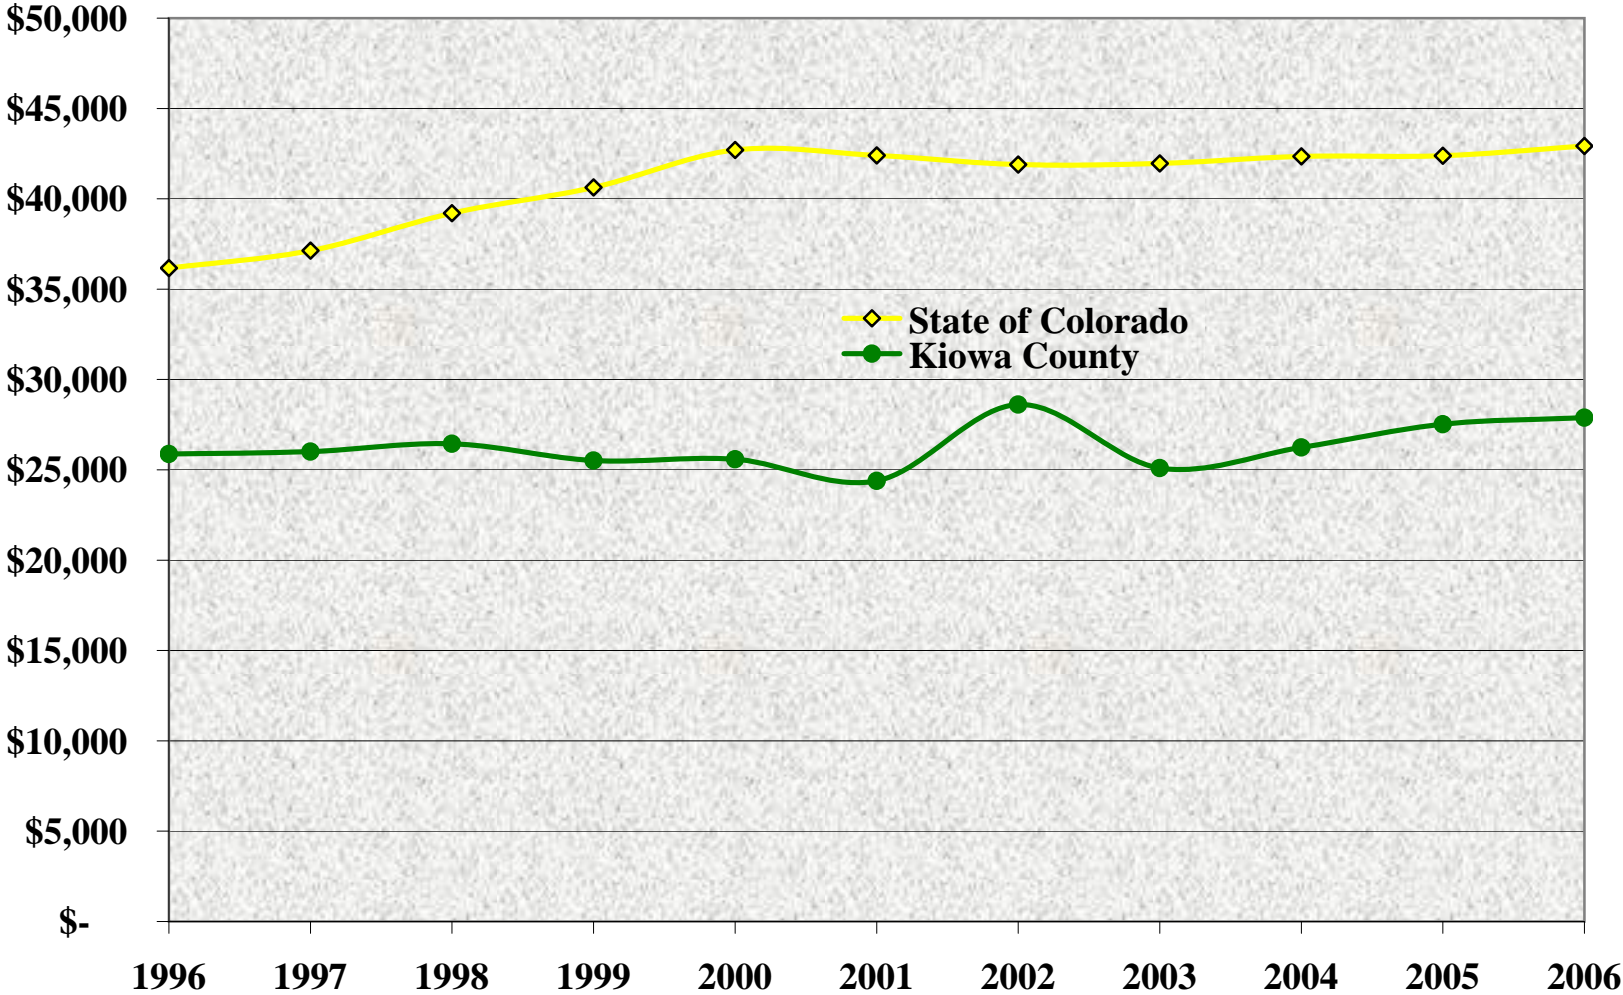

Kiowa County: Total Population by Age Group, 1996-2007

Source: Colorado Department of Local Affairs, State Demography Office, 2008.

Kiowa County: Ethnicity of Total Population, 2000 to 2005

Source: U.S. Census Bureau, County Population Estimates, July 1, 2000 to July 1 2005.

Kiowa County: Average Wage per Job, 1996 to 2006

Source: U.S. Bureau of Economic Analysis, 2008. Note: Wages are in real dollars, where 2006=100.

Kiowa County: Average Annual Unemployment Rate, 1996-2007

Source: Colorado Department of Labor and Employment, 2008.

Kiowa County: Sources of Per Capita Income, 1996-2006

Source: U.S. Bureau of Economic Analysis, 2008. Note: All values in 2006 dollars.

Kiowa County: Acres Planted & Harvested, 1996 to 2007

Kiowa County: Estimated Poverty Rate, 1997 to 2005

Source: U.S. Census Bureau, Small Area Income and Poverty Estimates. Note that each data point is associated with a confidence level.

Kiowa County: Percent of Those Under 18 in Poverty, 1997 to 2005