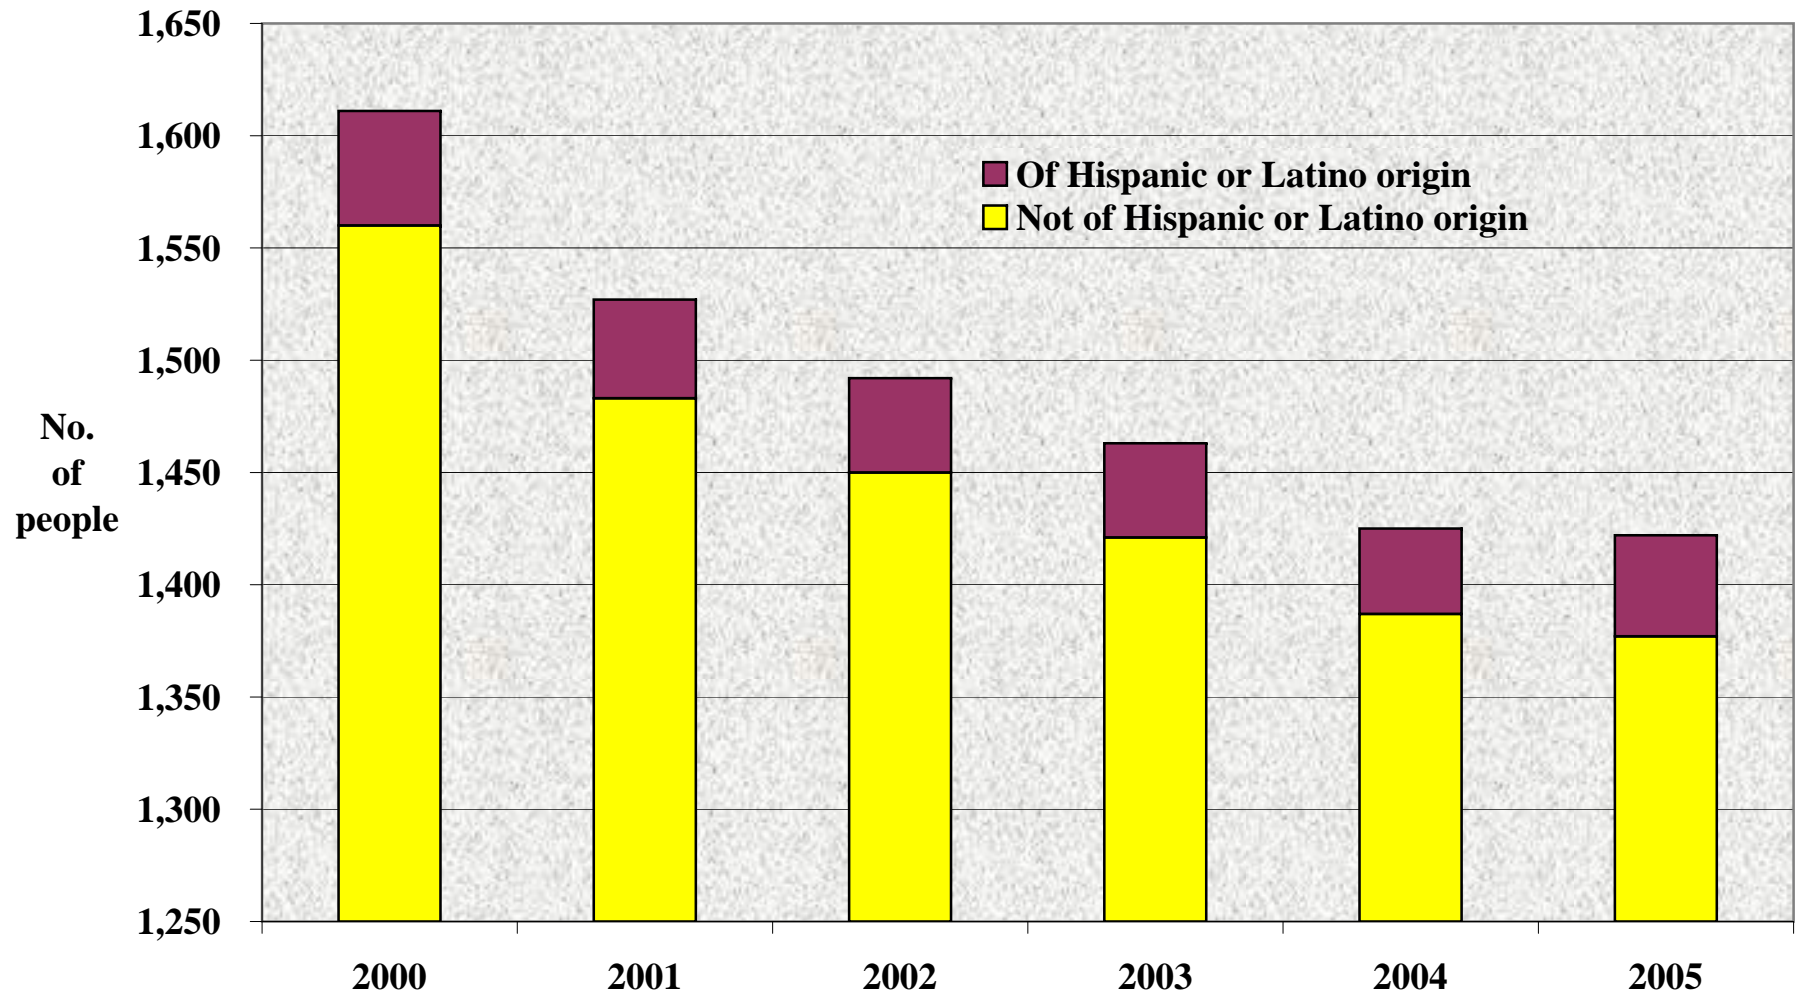

Kiowa County: Total Population by Age Group, 1996-2007

Source: Colorado Department of Local Affairs, State Demography Office, 2008.

Kiowa County: Ethnicity of Total Population, 2000 to 2005

Source: U.S. Census Bureau, County Population Estimates, July 1, 2000 to July 1 2005.

Kiowa County: Average Wage per Job, 1996 to 2006

Source: U.S. Bureau of Economic Analysis, 2008. Note: Wages are in real dollars, where 2006=100.

Kiowa County: Average Annual Unemployment Rate, 1996-2007

Source: Colorado Department of Labor and Employment, 2008.

Kiowa County: Sources of Per Capita Income, 1996-2006

Source: U.S. Bureau of Economic Analysis, 2008. Note: All values in 2006 dollars.

Kiowa County: Acres Planted & Harvested, 1996 to 2007