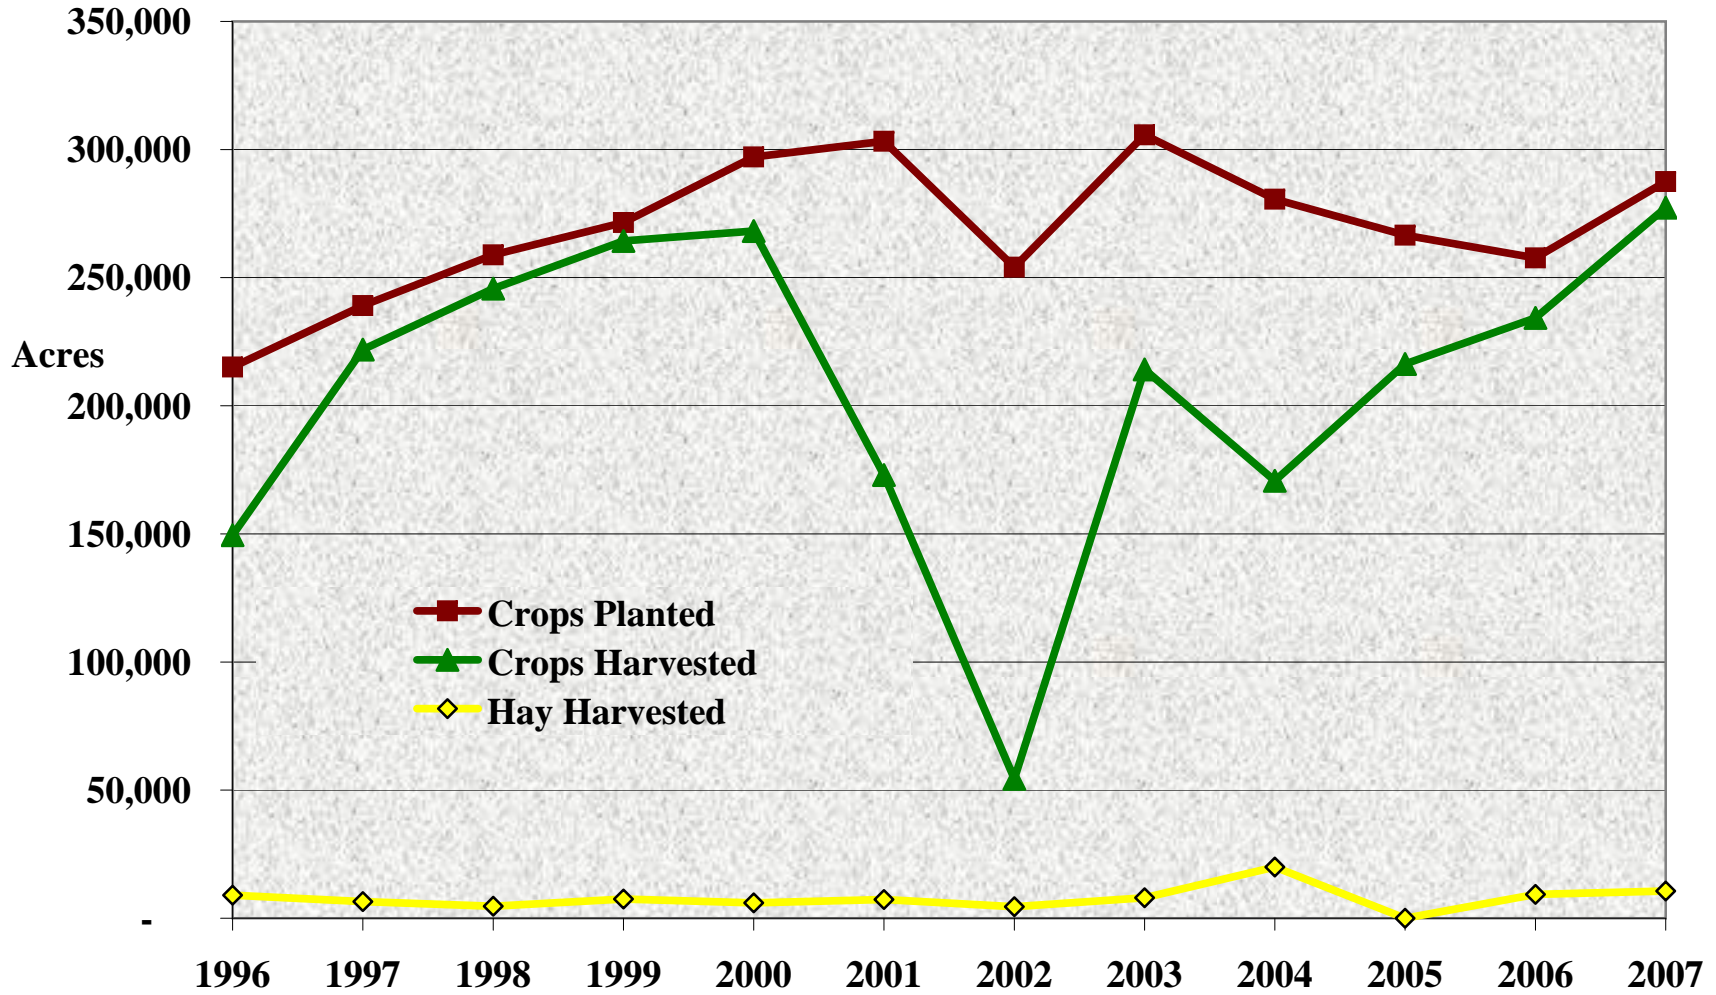

Kiowa County: Total Population by Age Group, 1996-2007

Source: Colorado Department of Local Affairs, State Demography Office, 2008.

Kiowa County: Ethnicity of Total Population, 2000 to 2005

Source: U.S. Census Bureau, County Population Estimates, July 1, 2000 to July 1 2005.

Kiowa County: Average Wage per Job, 1996 to 2006

Source: U.S. Bureau of Economic Analysis, 2008. Note: Wages are in real dollars, where 2006=100.

Kiowa County: Average Annual Unemployment Rate, 1996-2007

Source: Colorado Department of Labor and Employment, 2008.

Kiowa County: Sources of Per Capita Income, 1996-2006

Source: U.S. Bureau of Economic Analysis, 2008. Note: All values in 2006 dollars.

Kiowa County: Acres Planted & Harvested, 1996 to 2007