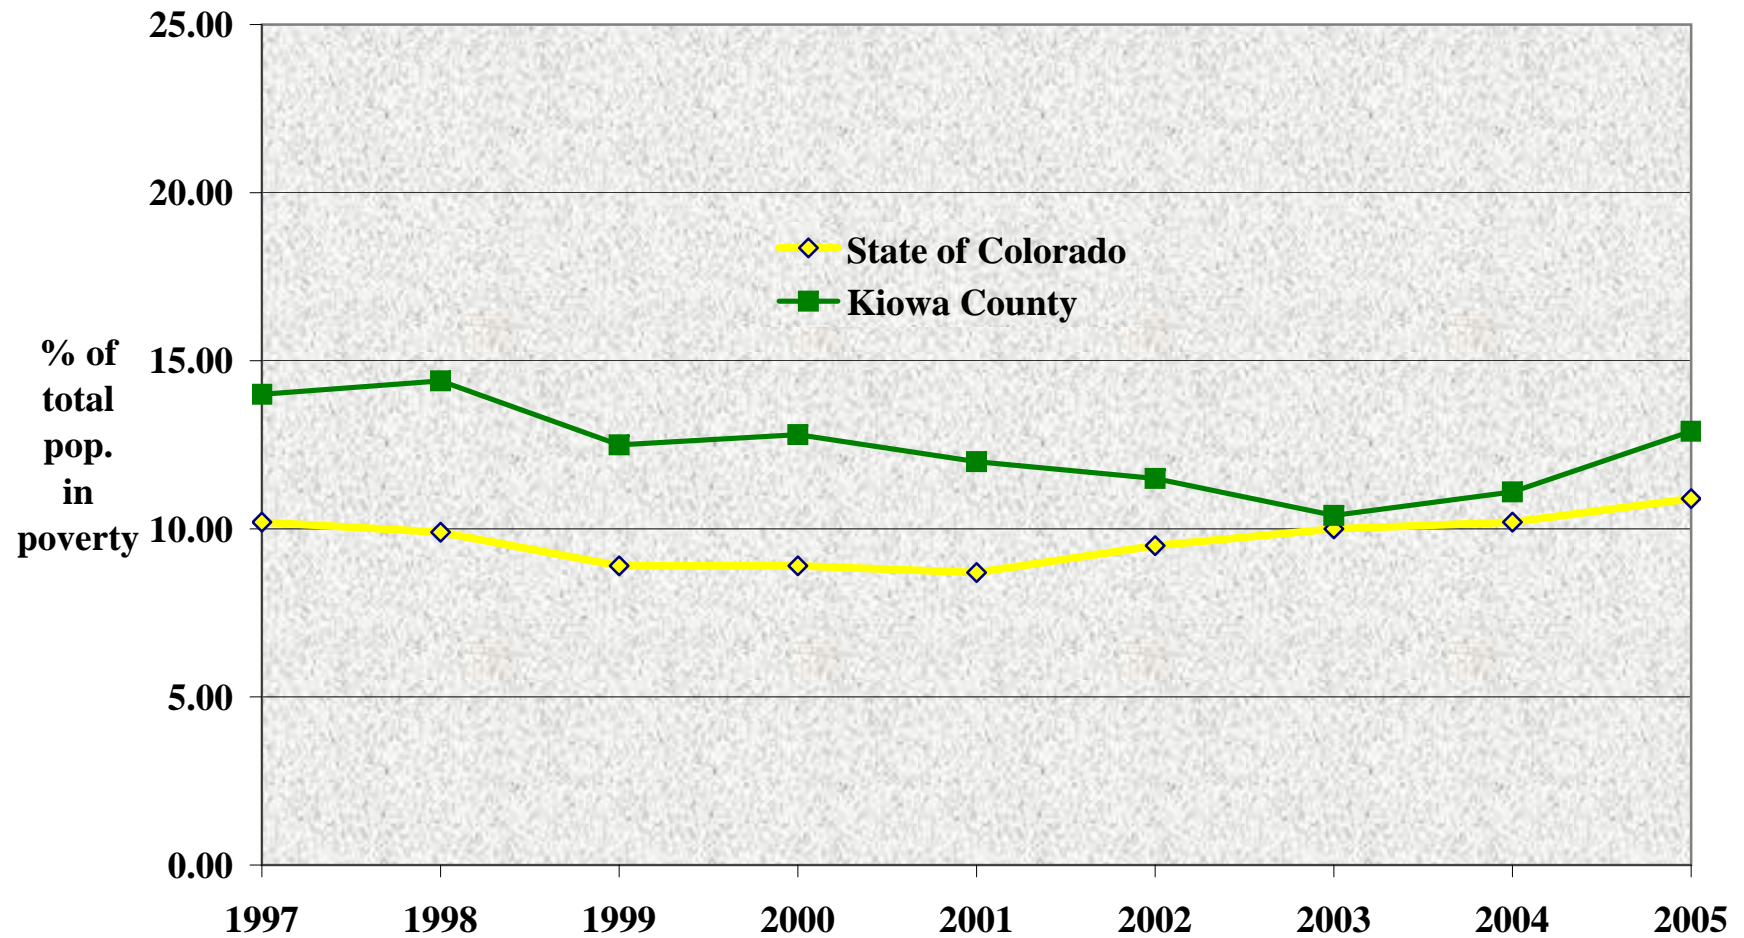

Kiowa County: Total Population by Age Group, 1996-2007

Source: Colorado Department of Local Affairs, State Demography Office, 2008.

Kiowa County: Ethnicity of Total Population, 2000 to 2005

Source: U.S. Census Bureau, County Population Estimates, July 1, 2000 to July 1 2005.

Kiowa County: Average Wage per Job, 1996 to 2006

Source: U.S. Bureau of Economic Analysis, 2008. Note: Wages are in real dollars, where 2006=100.

Kiowa County: Average Annual Unemployment Rate, 1996-2007

Source: Colorado Department of Labor and Employment, 2008.

Kiowa County: Sources of Per Capita Income, 1996-2006

Source: U.S. Bureau of Economic Analysis, 2008. Note: All values in 2006 dollars.

Kiowa County: Acres Planted & Harvested, 1996 to 2007

Kiowa County: Estimated Poverty Rate, 1997 to 2005

Source: U.S. Census Bureau, Small Area Income and Poverty Estimates. Note that each data point is associated with a confidence level.

Kiowa County: Percent of Those Under 18 in Poverty, 1997 to 2005