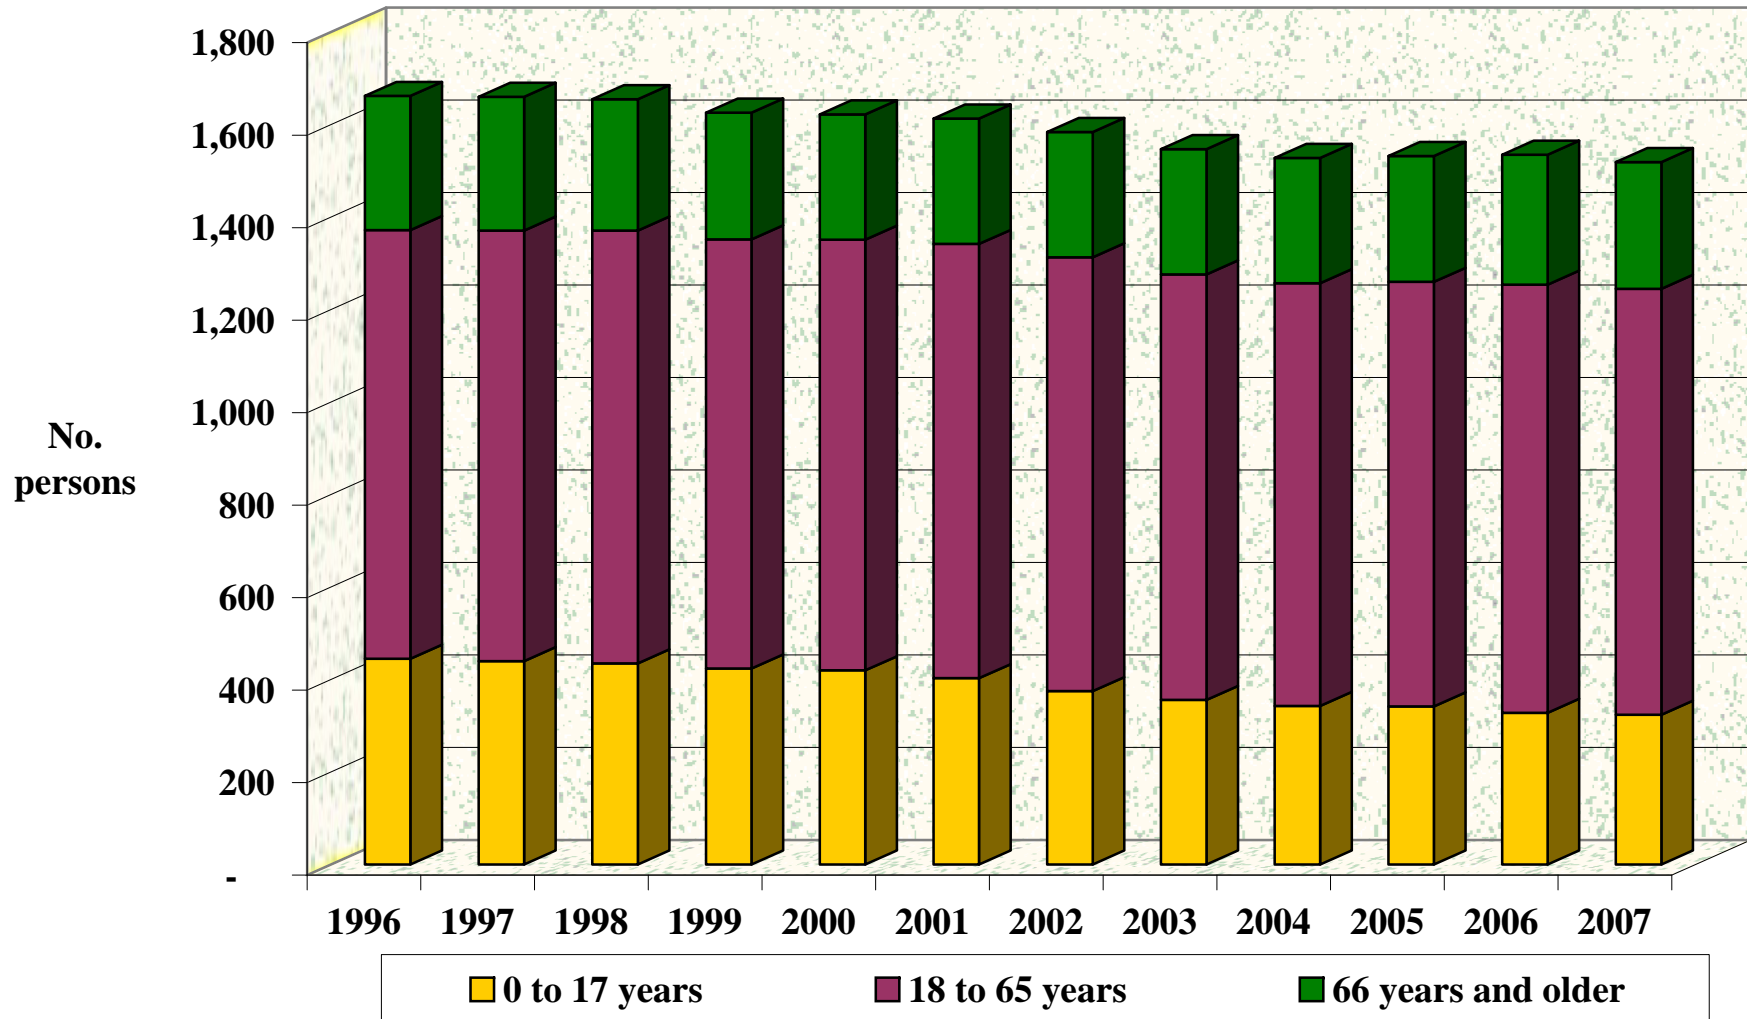

Kiowa County: Total Population by Age Group, 1996-2007

Source: Colorado Department of Local Affairs, State Demography Office, 2008.

Kiowa County: Ethnicity of Total Population, 2000 to 2005

Source: U.S. Census Bureau, County Population Estimates, July 1, 2000 to July 1 2005.

Kiowa County: Average Wage per Job, 1996 to 2006

Source: U.S. Bureau of Economic Analysis, 2008. Note: Wages are in real dollars, where 2006=100.

Kiowa County: Average Annual Unemployment Rate, 1996-2007

Source: Colorado Department of Labor and Employment, 2008.

Kiowa County: Sources of Per Capita Income, 1996-2006

Source: U.S. Bureau of Economic Analysis, 2008. Note: All values in 2006 dollars.

Kiowa County: Acres Planted & Harvested, 1996 to 2007