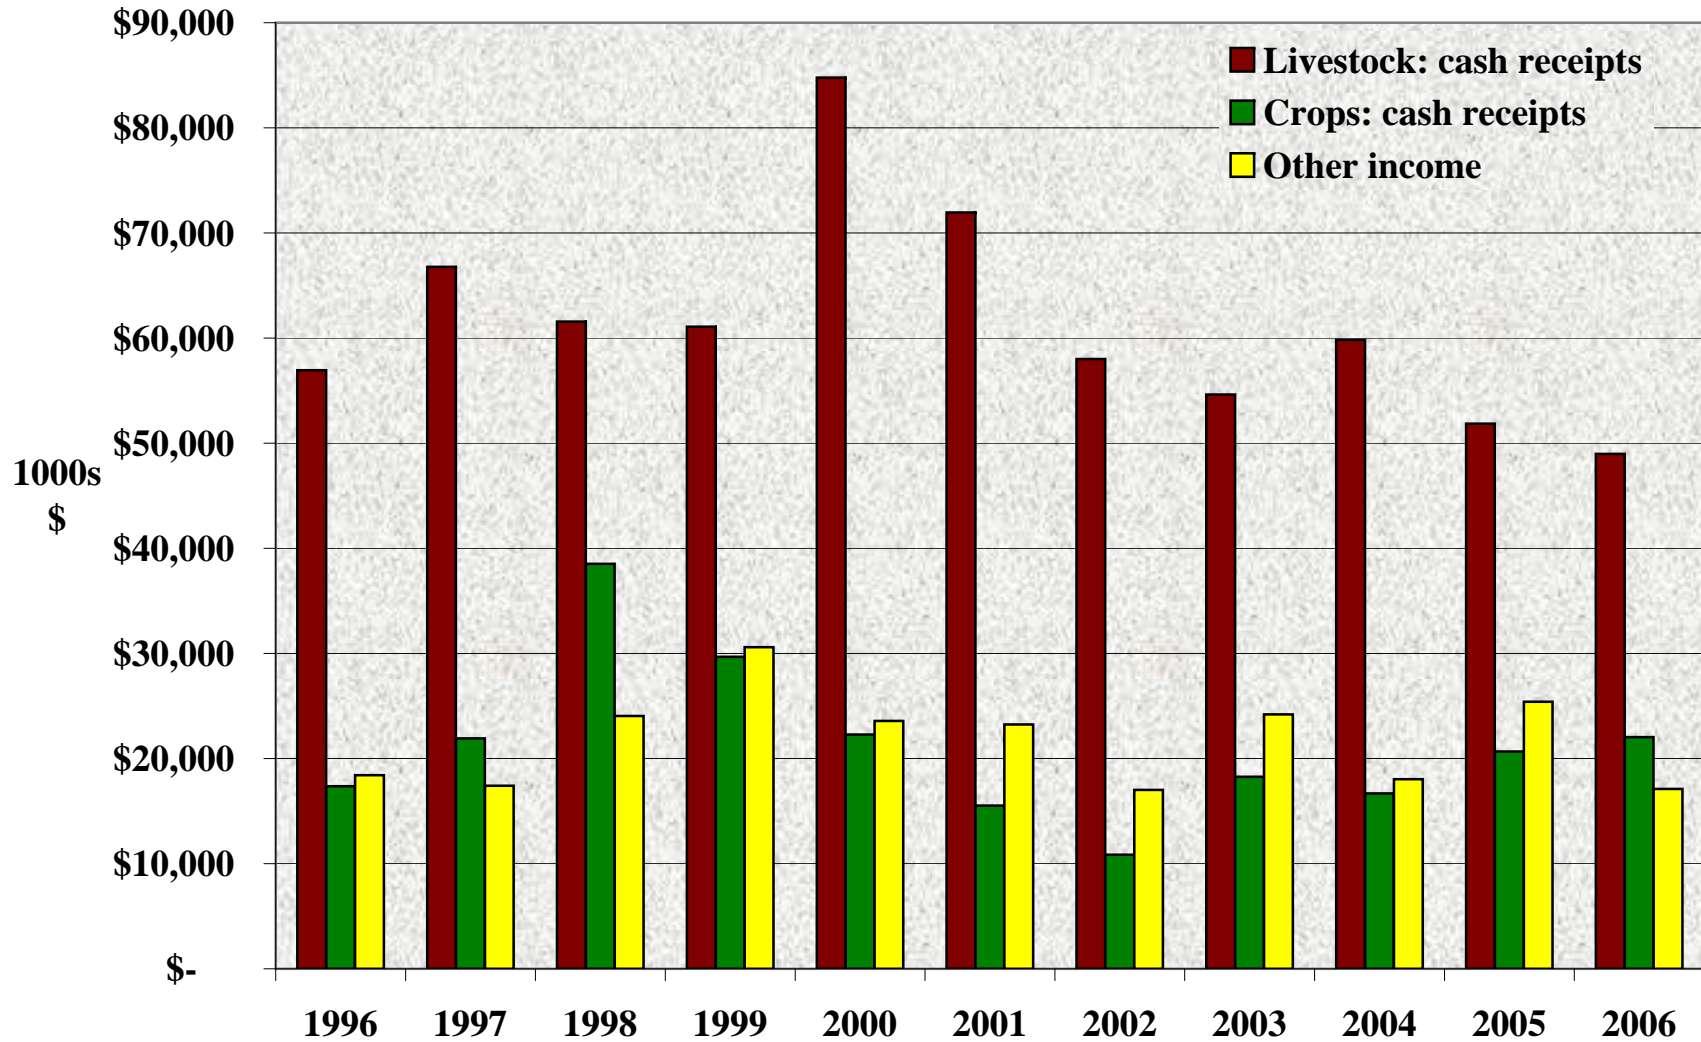

Source: Colorado Department of Labor and Employment, 2008.

Kiowa County: Sources of Per Capita Income, 1996-2006

Source: U.S. Bureau of Economic Analysis, 2008. Note: All values in 2006 dollars.

Kiowa County: Acres Planted & Harvested, 1996 to 2007

Source: Colorado Agricultural Statistics Service, 2008.

Kiowa County: Sources of Farm Income, 1996 to 2006

Source: National Ag Statistics Service, 2008. Note: All income data in real dollars, where 2006=100.