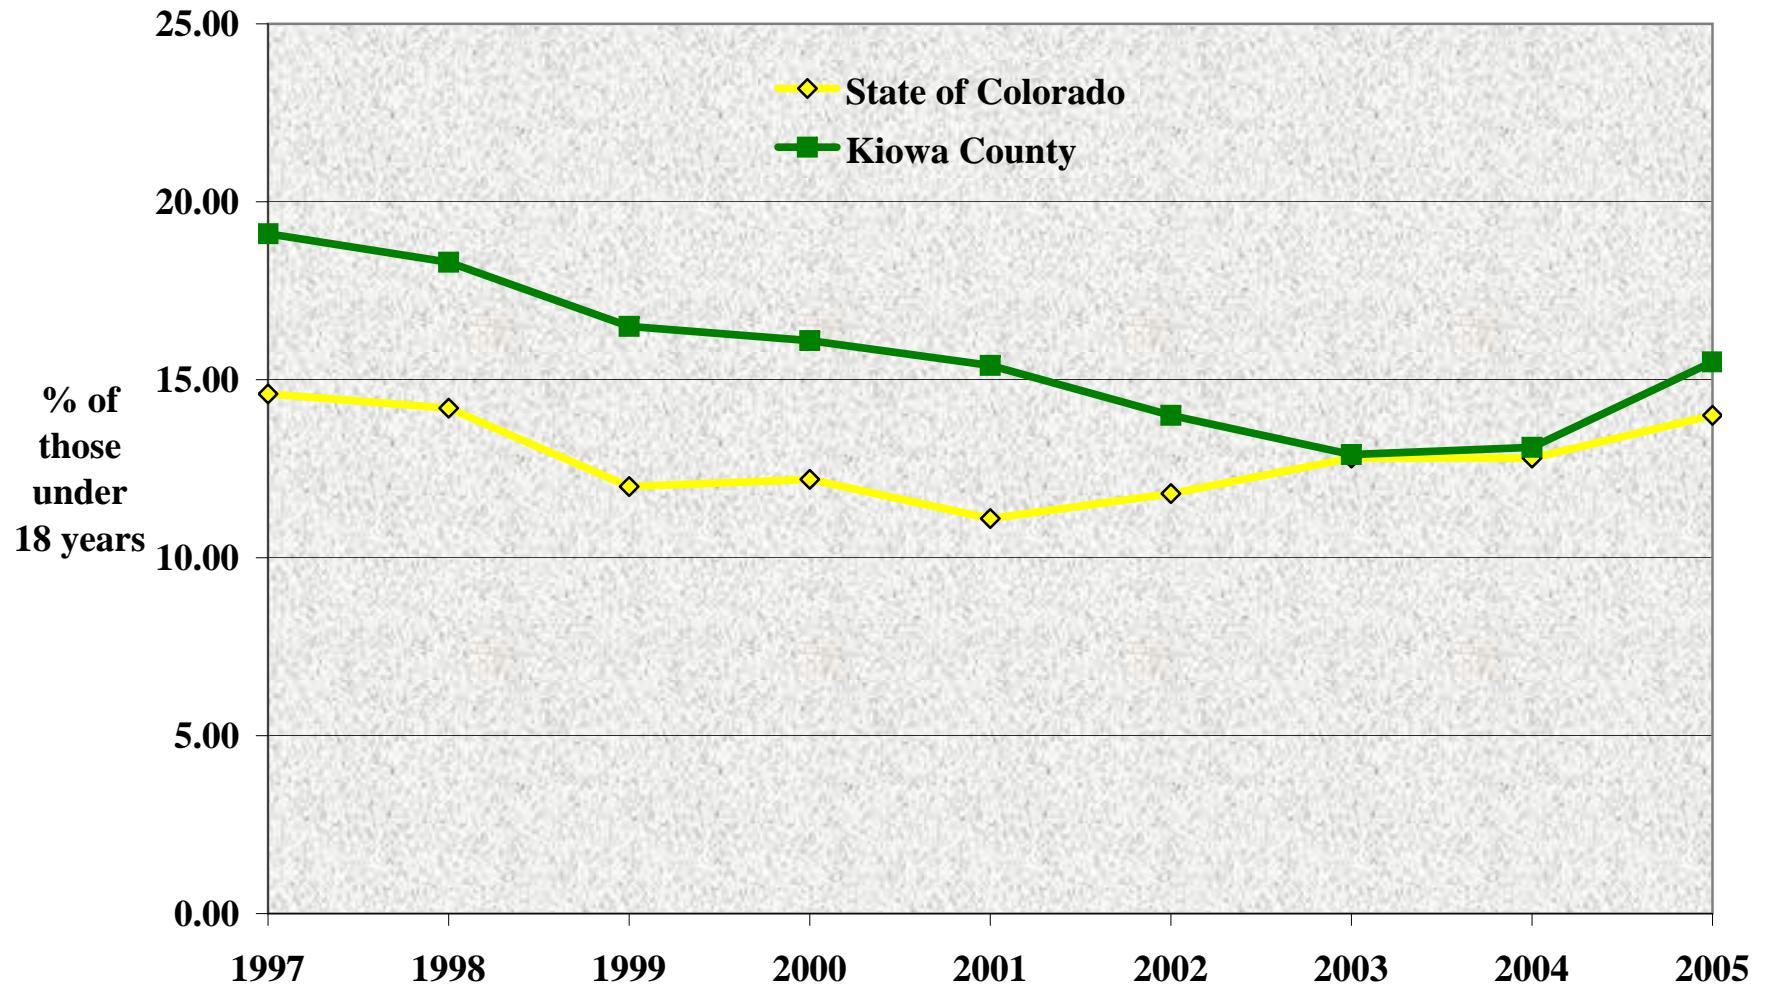

Source: Colorado Agricultural Statistics Service, 2008.

Kiowa County: Sources of Farm Income, 1996 to 2006

Source: National Ag Statistics Service, 2008. Note: All income data in real dollars, where 2006=100.

Kiowa County: Estimated Poverty Rate, 1997 to 2005

Source: U.S. Census Bureau, Small Area Income and Poverty Estimates. Note that each data point is associated with a confidence level.

Kiowa County: Percent of Those Under 18 in Poverty, 1997 to 2005