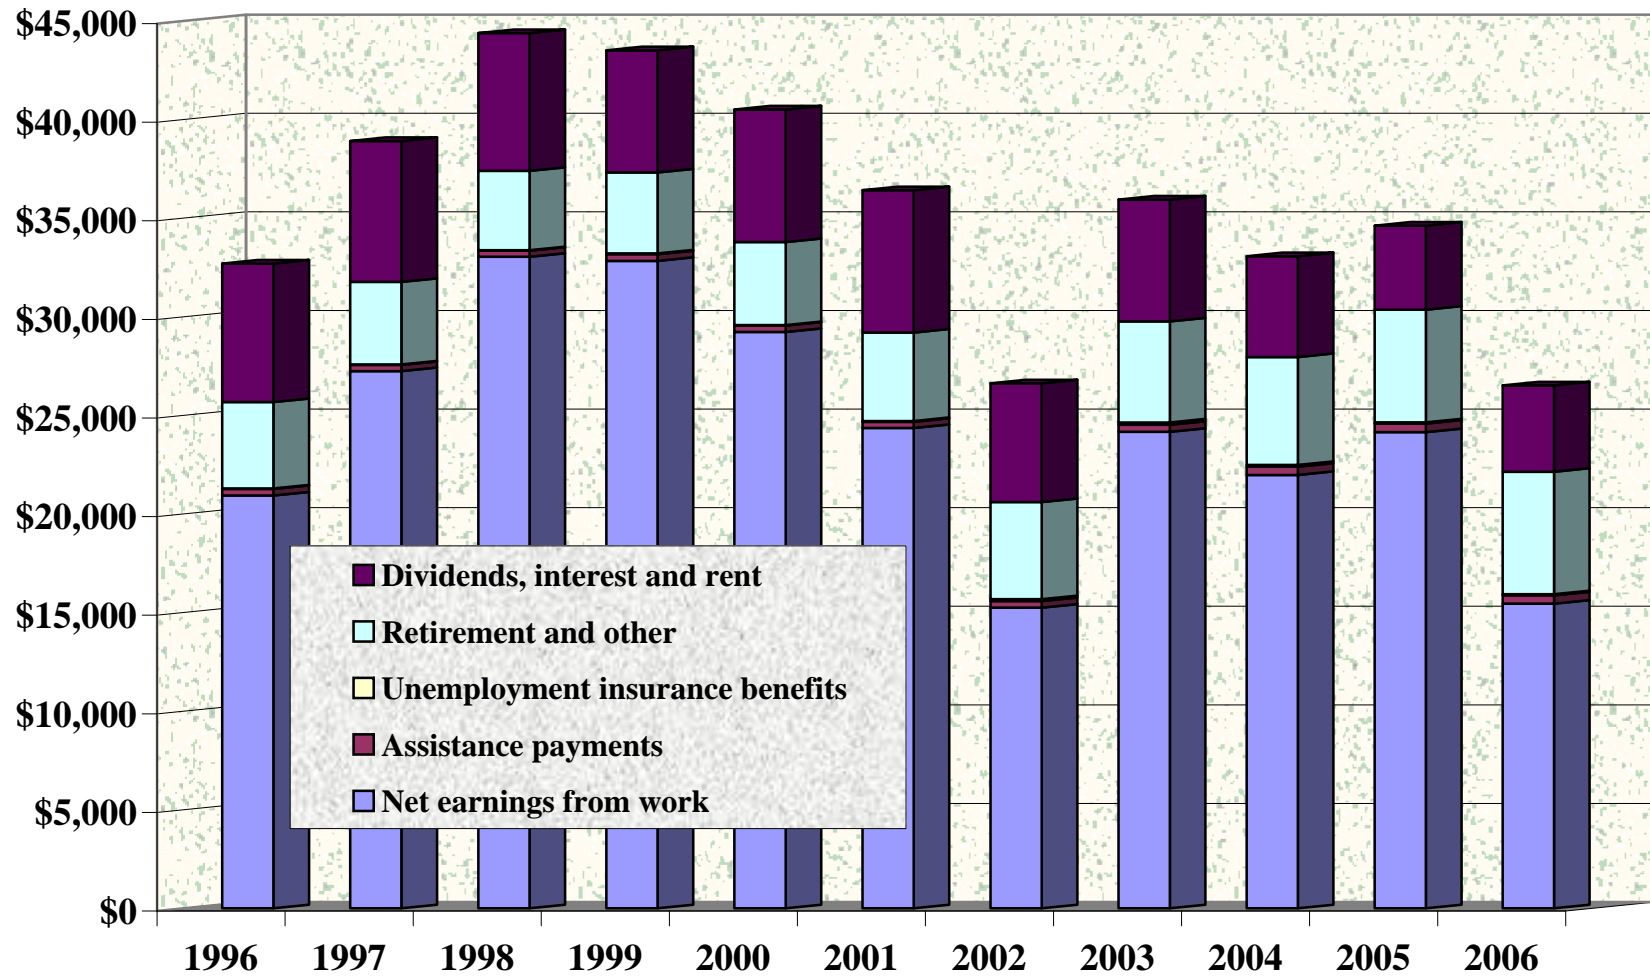

Kiowa County: Average Wage per Job, 1996 to 2006

Source: U.S. Bureau of Economic Analysis, 2008. Note: Wages are in real dollars, where 2006=100.

Kiowa County: Average Annual Unemployment Rate, 1996-2007

Source: Colorado Department of Labor and Employment, 2008.

Kiowa County: Sources of Per Capita Income, 1996-2006

Source: U.S. Bureau of Economic Analysis, 2008. Note: All values in 2006 dollars.

Kiowa County: Acres Planted & Harvested, 1996 to 2007