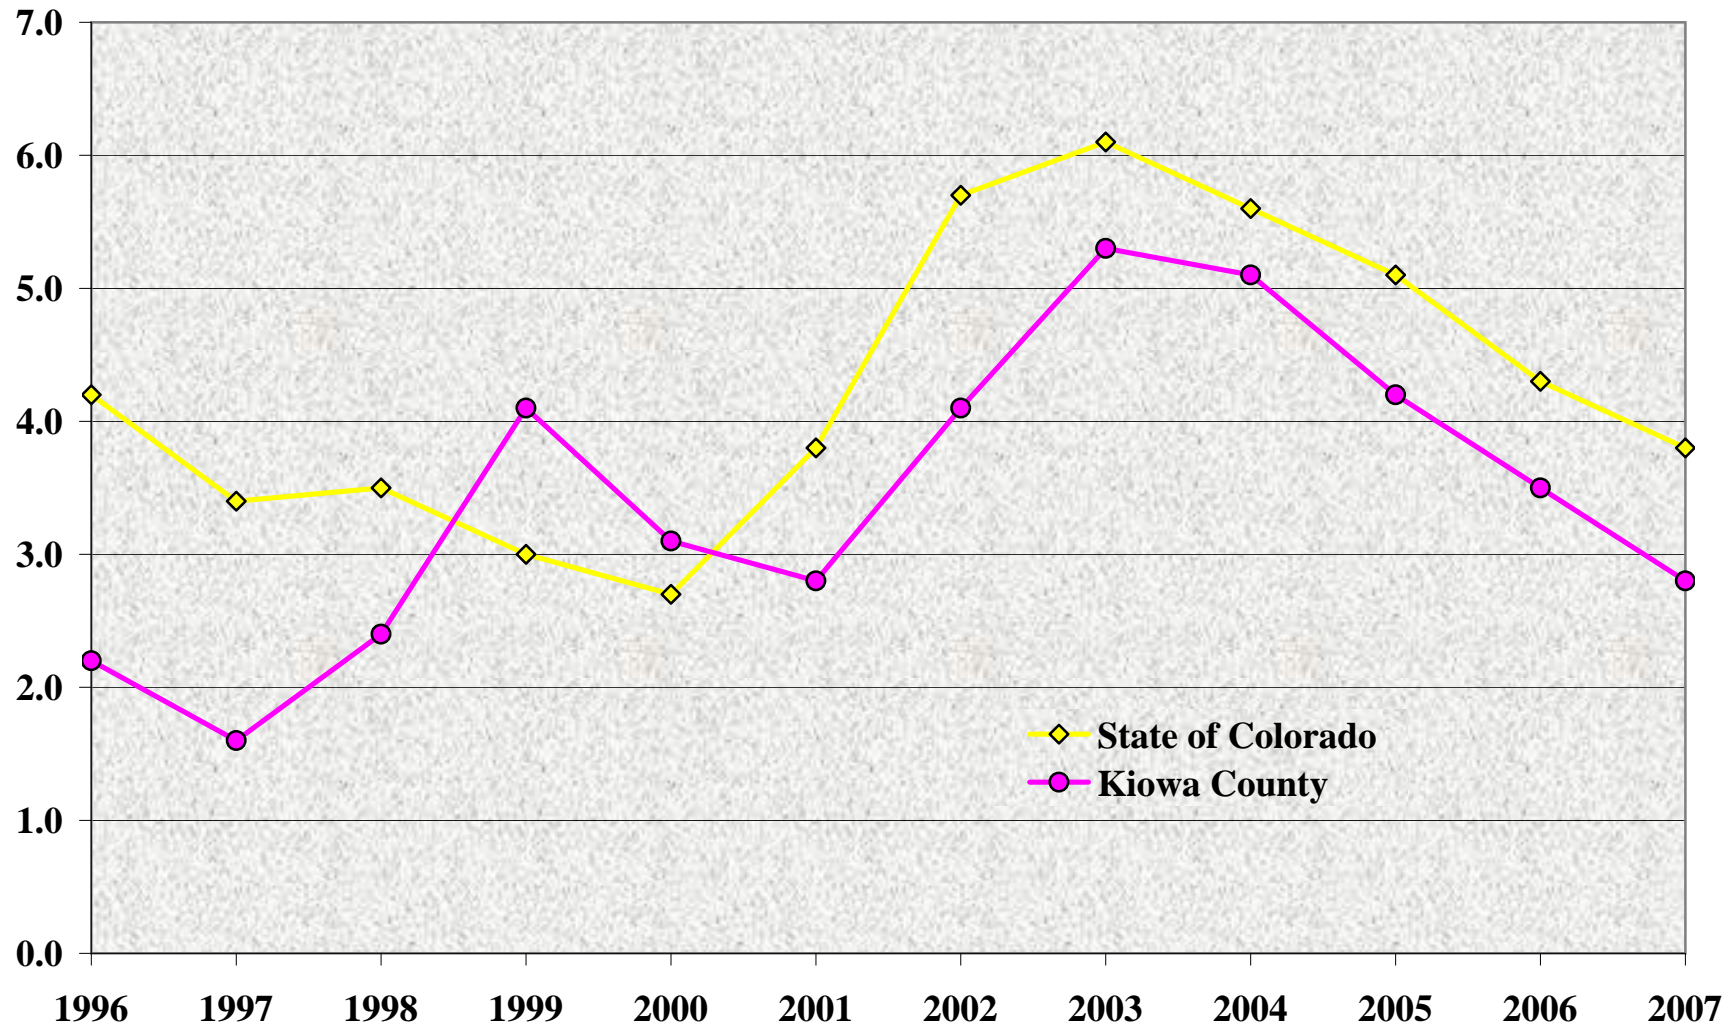

Kiowa County: Total Population by Age Group, 1996-2007

Source: Colorado Department of Local Affairs, State Demography Office, 2008.

Kiowa County: Ethnicity of Total Population, 2000 to 2005

Source: U.S. Census Bureau, County Population Estimates, July 1, 2000 to July 1 2005.

Kiowa County: Average Wage per Job, 1996 to 2006

Source: U.S. Bureau of Economic Analysis, 2008. Note: Wages are in real dollars, where 2006=100.

Kiowa County: Average Annual Unemployment Rate, 1996-2007

Source: Colorado Department of Labor and Employment, 2008.

Kiowa County: Sources of Per Capita Income, 1996-2006

Source: U.S. Bureau of Economic Analysis, 2008. Note: All values in 2006 dollars.

Kiowa County: Acres Planted & Harvested, 1996 to 2007

Kiowa County: Estimated Poverty Rate, 1997 to 2005

Source: U.S. Census Bureau, Small Area Income and Poverty Estimates. Note that each data point is associated with a confidence level.

Kiowa County: Percent of Those Under 18 in Poverty, 1997 to 2005