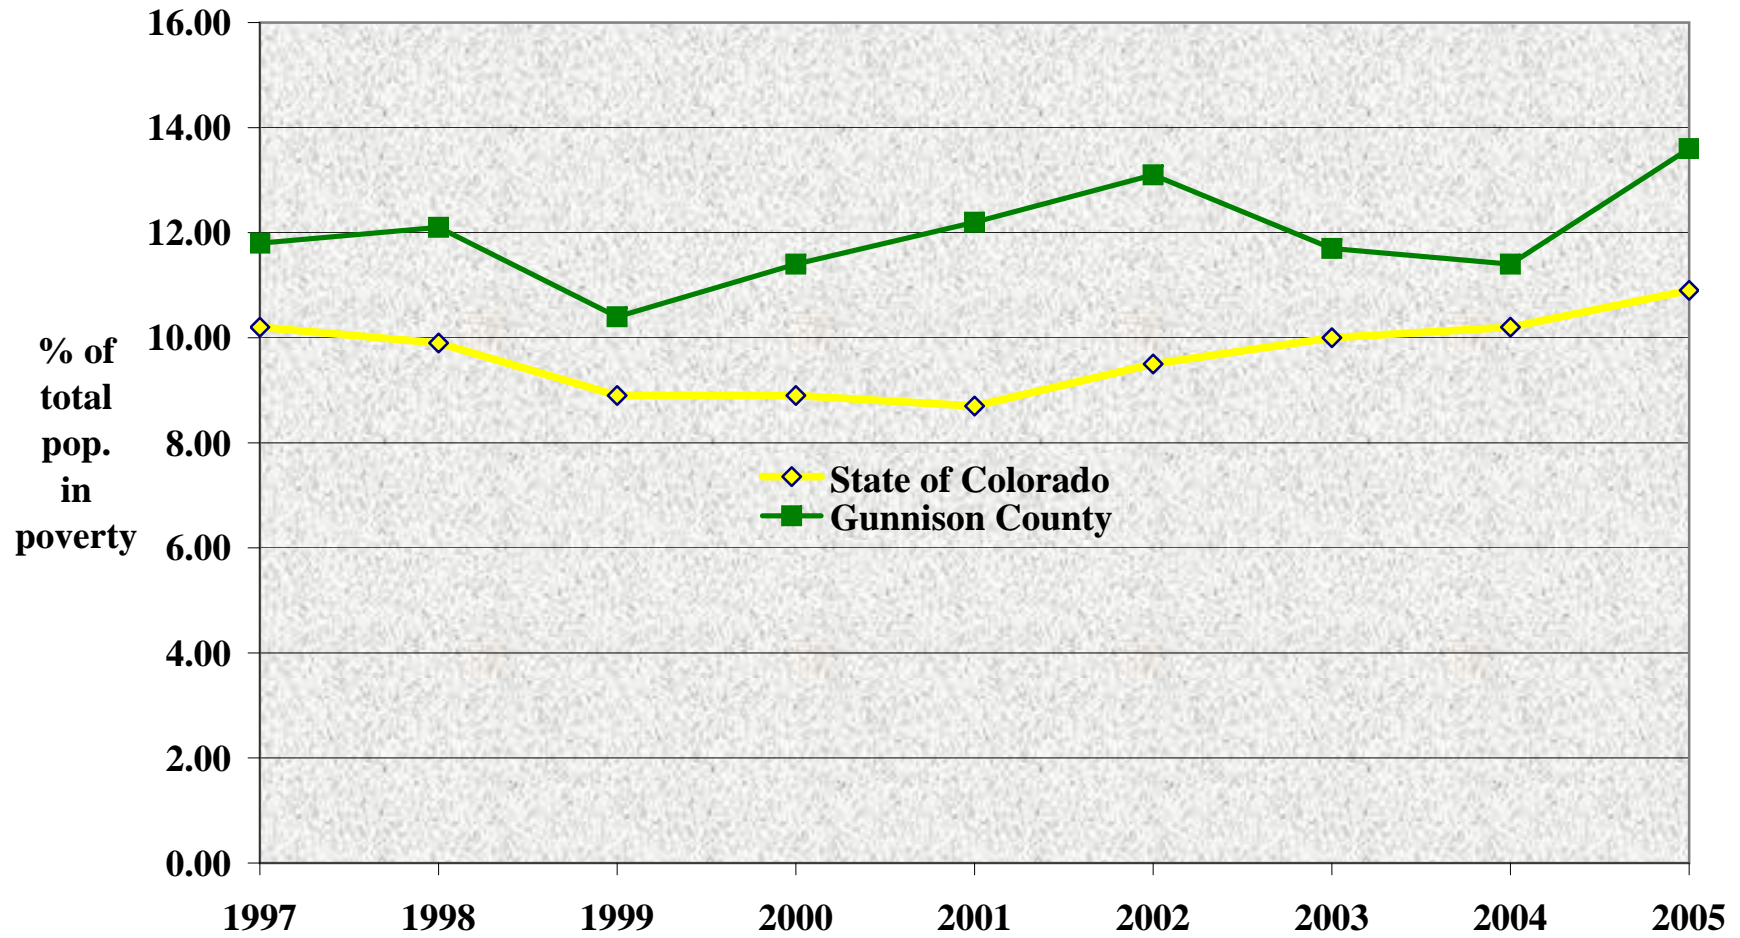

Gunnison County: Estimated Poverty Rate, 1997 to 2005

Source: U.S. Census Bureau, Small Area Income and Poverty Estimates. Note that each data point is associated with a confidence level.