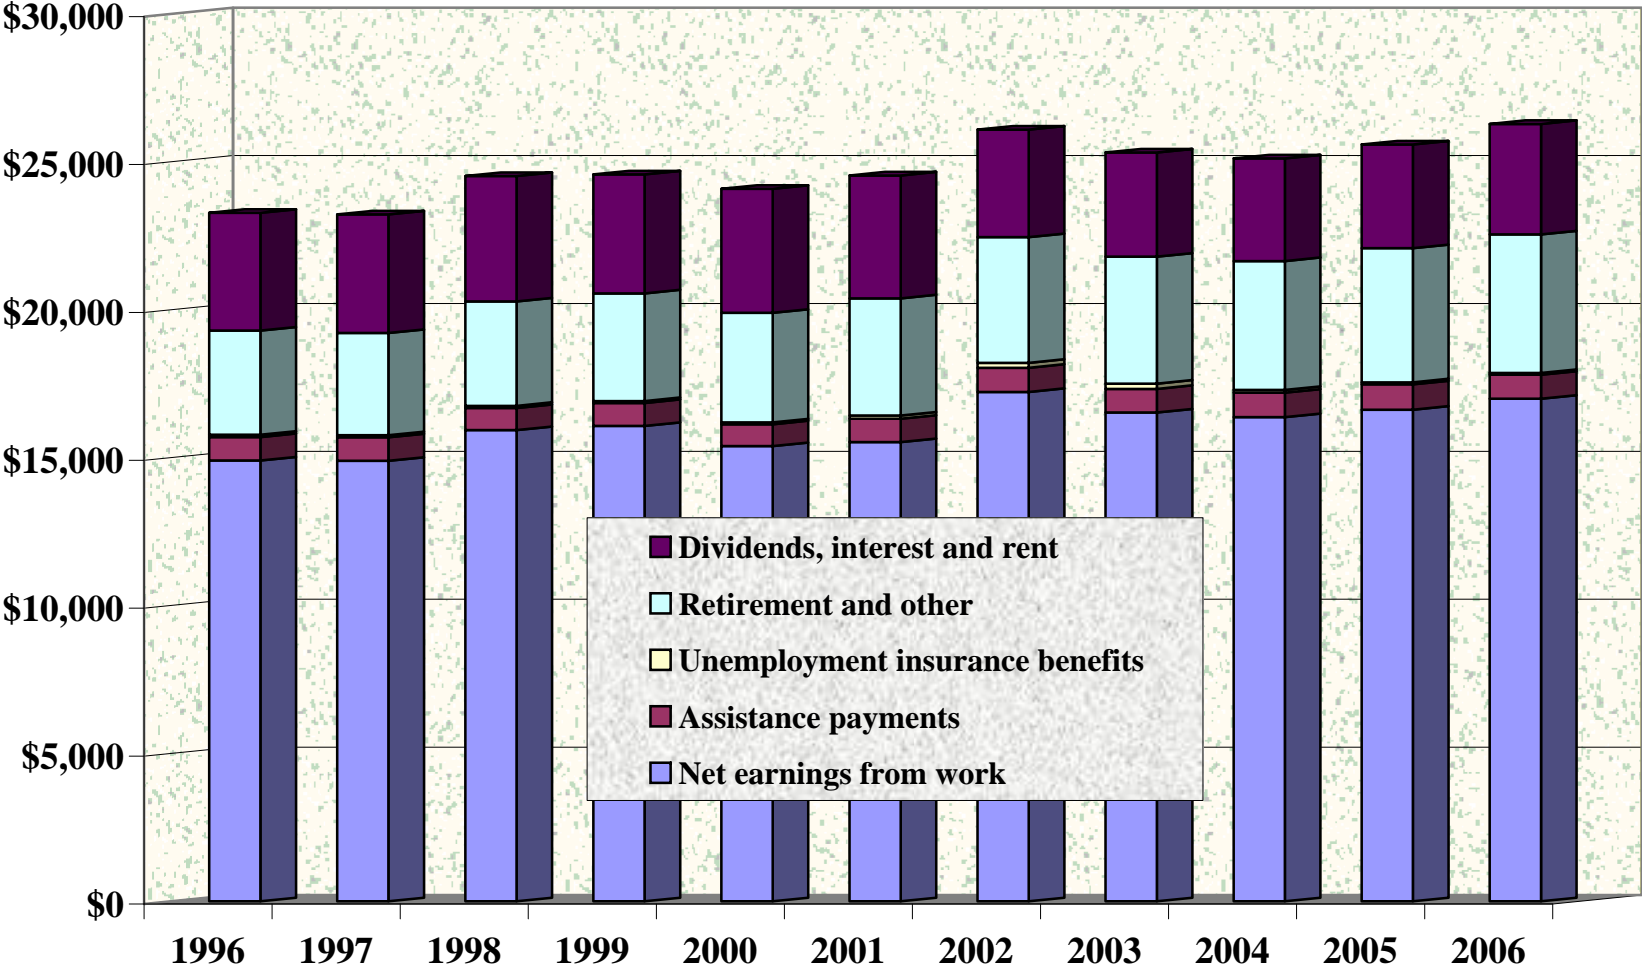

Gunnison County: Total Population by Age Group, 1996-2007

Source: Colorado Department of Local Affairs, State Demography Office, 2008.

Gunnison County: Ethnicity of Total Population, 2000 to 2005

Source: U.S. Census Bureau, County Population Estimates, July 1, 2000 to July 1 2005.

Gunnison County: Average Wage per Job, 1996 to 2006

Source: U.S. Bureau of Economic Analysis, 2008. Note: Wages are in real dollars, where 2006=100.

Gunnison County: Average Annual Unemployment Rate, 1996-2007

Source: Colorado Department of Labor and Employment, 2008.

Gunnison County: Sources of Per Capita Income, 1996-2006

Source: U.S. Bureau of Economic Analysis, 2008. Note: All values in 2006 dollars.

Gunnison County: Acres Planted & Harvested, 1996 to 2007

Source: Colorado Agricultural Statistics Service, 2008.

Gunnison County: Sources of Farm Income, 1996 to 2006

Source: National Ag Statistics Service, 2008. Note: All income data in real dollars, where 2006=100.