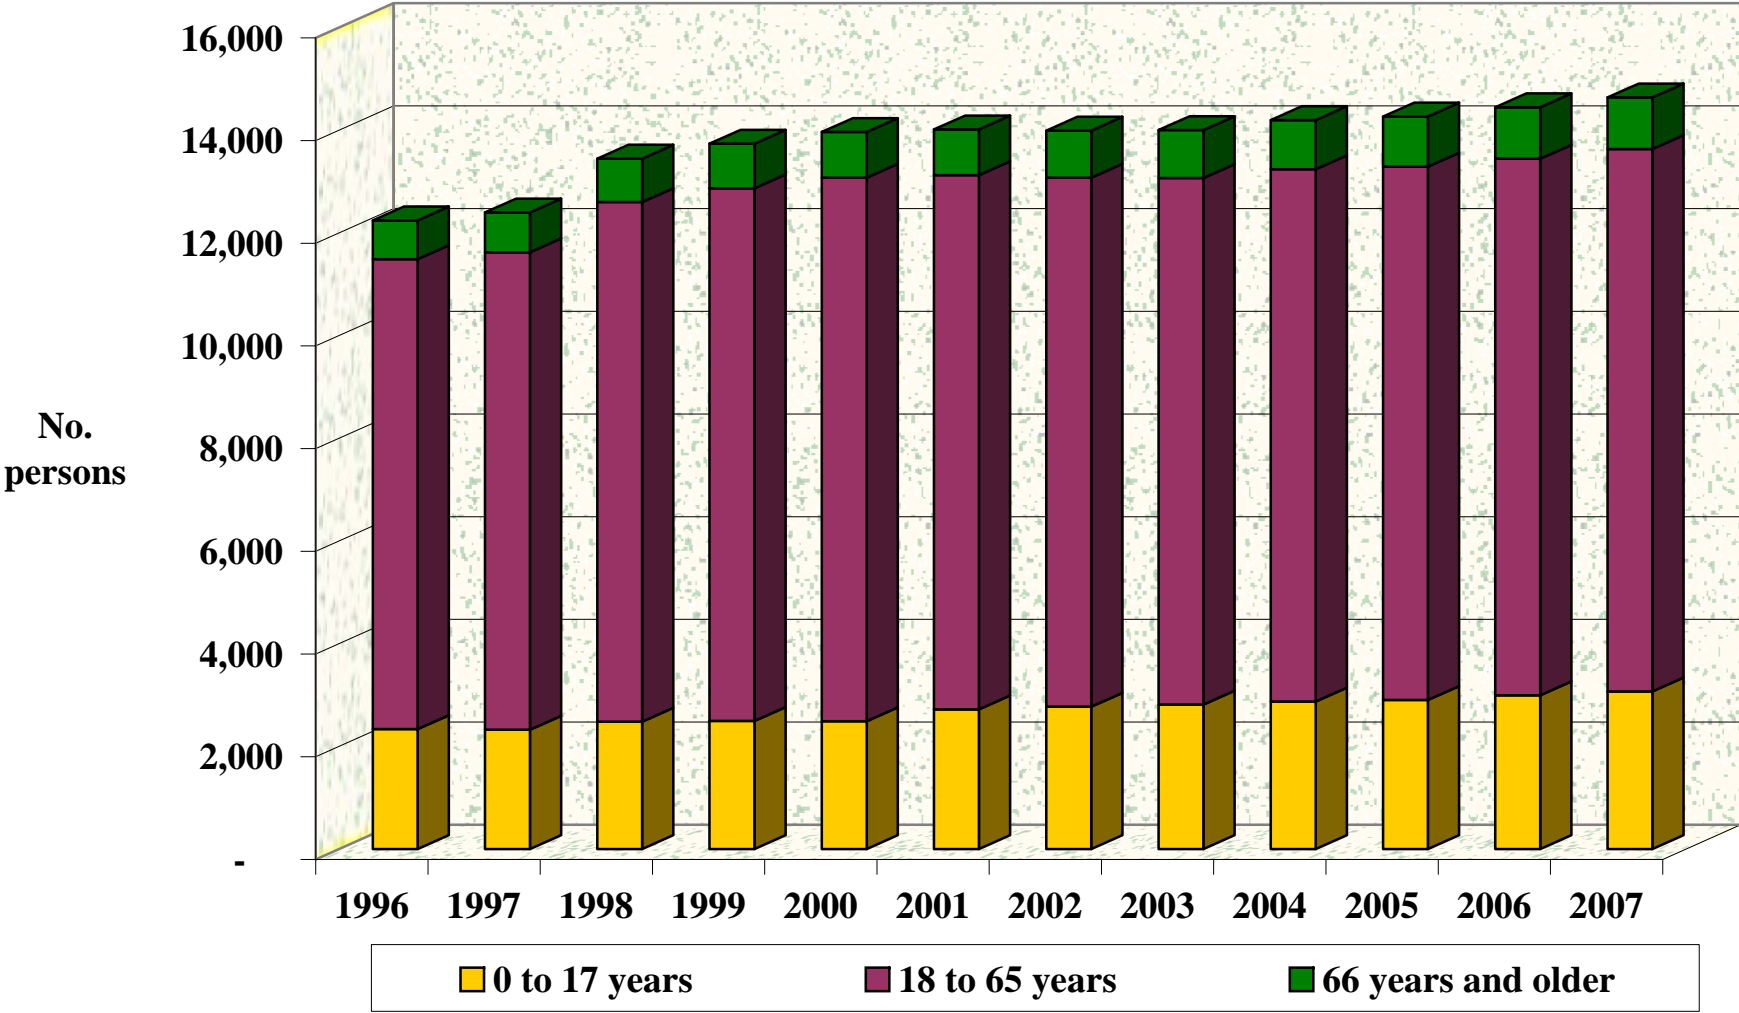

Gunnison County: Total Population by Age Group, 1996-2007

Source: Colorado Department of Local Affairs, State Demography Office, 2008.

Gunnison County: Ethnicity of Total Population, 2000 to 2005

Source: U.S. Census Bureau, County Population Estimates, July 1, 2000 to July 1 2005.

Gunnison County: Average Wage per Job, 1996 to 2006

Source: U.S. Bureau of Economic Analysis, 2008. Note: Wages are in real dollars, where 2006=100.

Gunnison County: Average Annual Unemployment Rate, 1996-2007

Source: Colorado Department of Labor and Employment, 2008.

Gunnison County: Sources of Per Capita Income, 1996-2006

Source: U.S. Bureau of Economic Analysis, 2008. Note: All values in 2006 dollars.

Gunnison County: Acres Planted & Harvested, 1996 to 2007