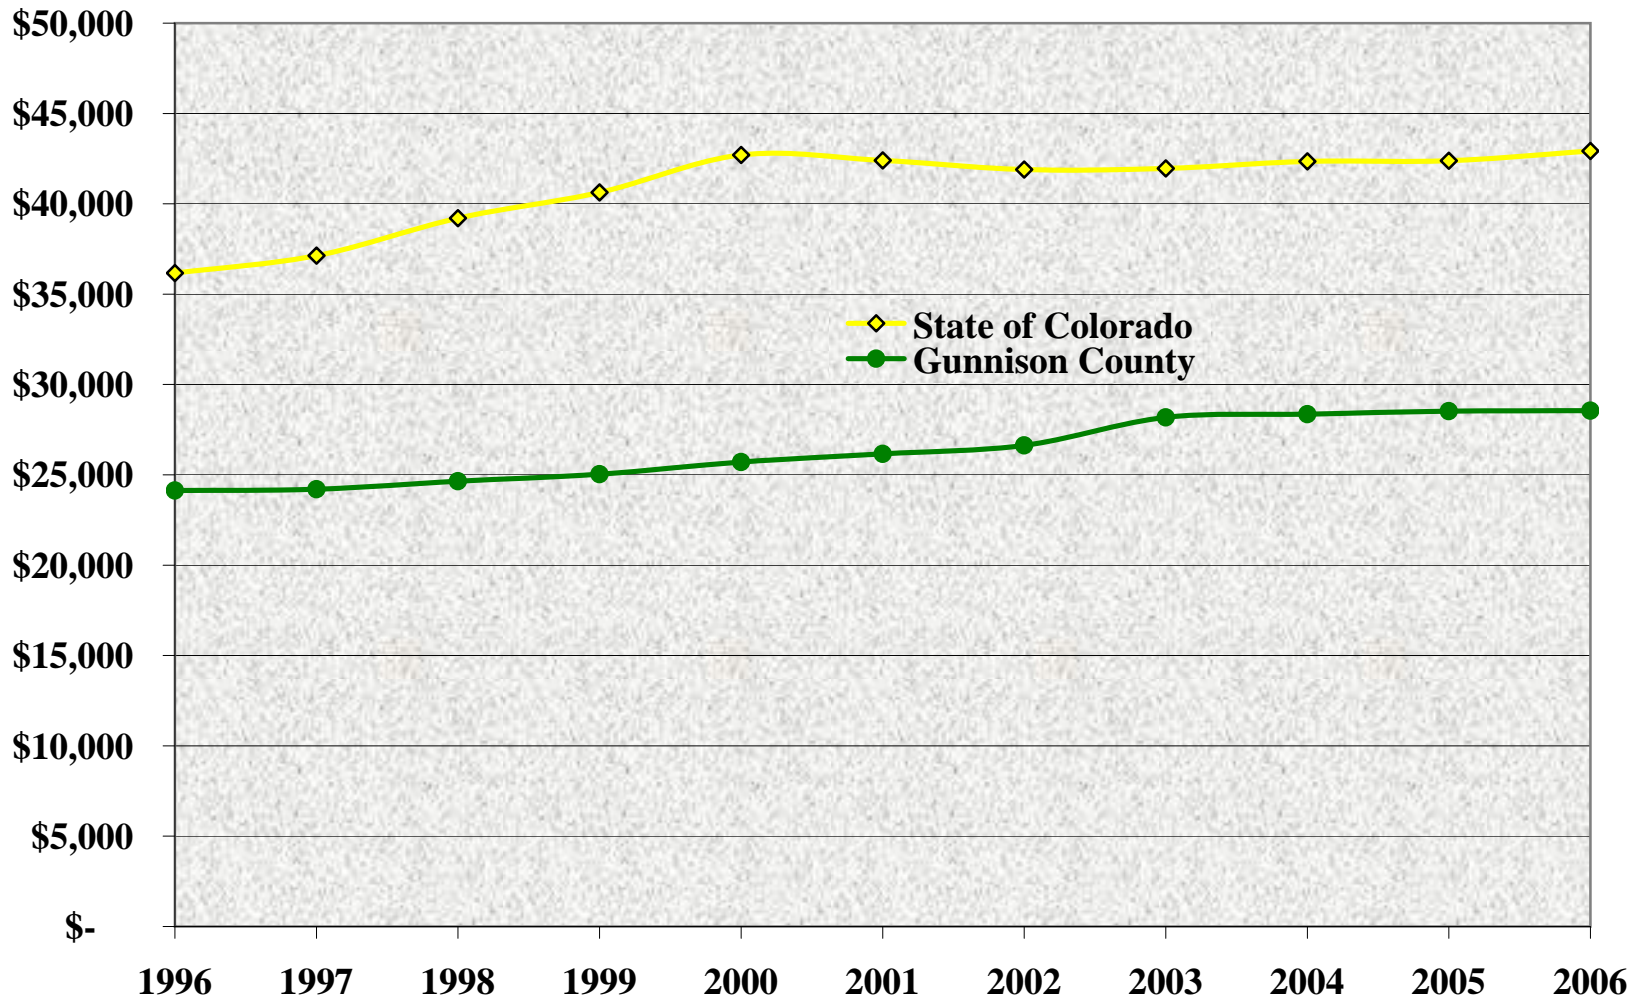

Gunnison County: Total Population by Age Group, 1996-2007

Source: Colorado Department of Local Affairs, State Demography Office, 2008.

Gunnison County: Ethnicity of Total Population, 2000 to 2005

Source: U.S. Census Bureau, County Population Estimates, July 1, 2000 to July 1 2005.

Gunnison County: Average Wage per Job, 1996 to 2006

Source: U.S. Bureau of Economic Analysis, 2008. Note: Wages are in real dollars, where 2006=100.

Gunnison County: Average Annual Unemployment Rate, 1996-2007

Source: Colorado Department of Labor and Employment, 2008.

Gunnison County: Sources of Per Capita Income, 1996-2006

Source: U.S. Bureau of Economic Analysis, 2008. Note: All values in 2006 dollars.

Gunnison County: Acres Planted & Harvested, 1996 to 2007

Gunnison County: Estimated Poverty Rate, 1997 to 2005

Source: U.S. Census Bureau, Small Area Income and Poverty Estimates. Note that each data point is associated with a confidence level.

Gunnison County: Percent of Those Under 18 in Poverty, 1997 to 2005