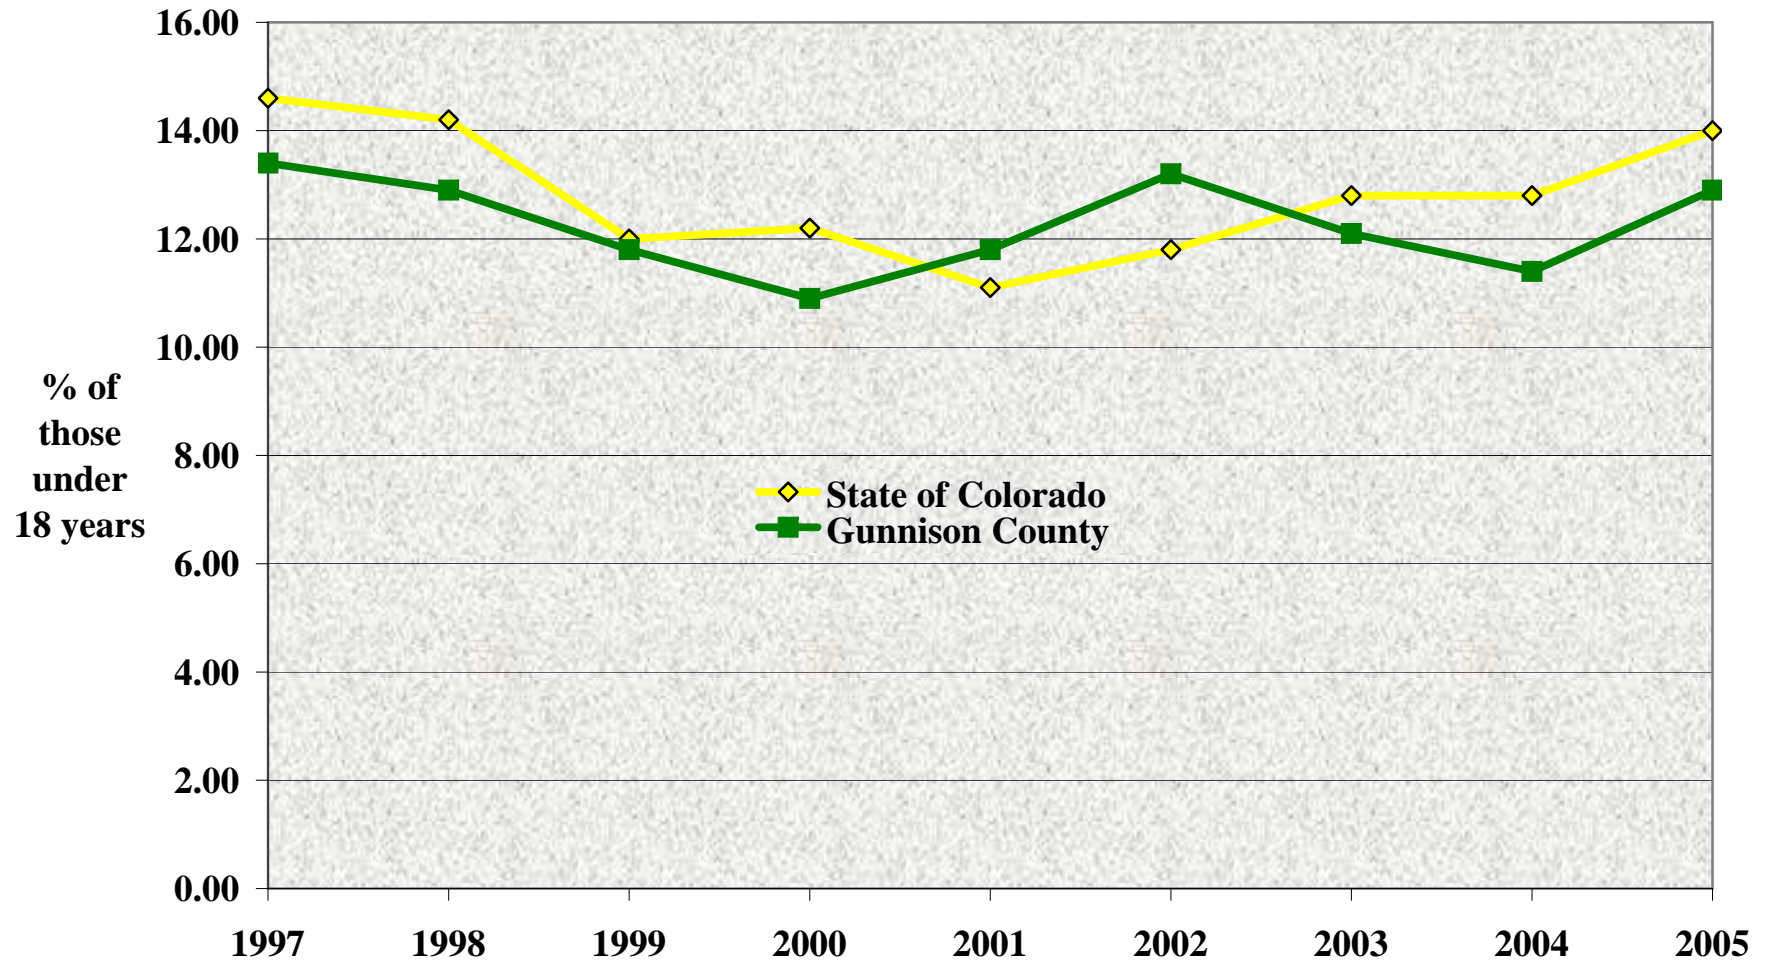

Gunnison County: Total Population by Age Group, 1996-2007

Source: Colorado Department of Local Affairs, State Demography Office, 2008.

Gunnison County: Ethnicity of Total Population, 2000 to 2005

Source: U.S. Census Bureau, County Population Estimates, July 1, 2000 to July 1 2005.

Source: Colorado Department of Labor and Employment, 2008.

Gunnison County: Sources of Per Capita Income, 1996-2006

Source: U.S. Bureau of Economic Analysis, 2008. Note: All values in 2006 dollars.

Gunnison County: Acres Planted & Harvested, 1996 to 2007

Source: Colorado Agricultural Statistics Service, 2008.

Gunnison County: Sources of Farm Income, 1996 to 2006

Source: National Ag Statistics Service, 2008. Note: All income data in real dollars, where 2006=100.

Gunnison County: Estimated Poverty Rate, 1997 to 2005

Source: U.S. Census Bureau, Small Area Income and Poverty Estimates. Note that each data point is associated with a confidence level.

Gunnison County: Percent of Those Under 18 in Poverty, 1997 to 2005