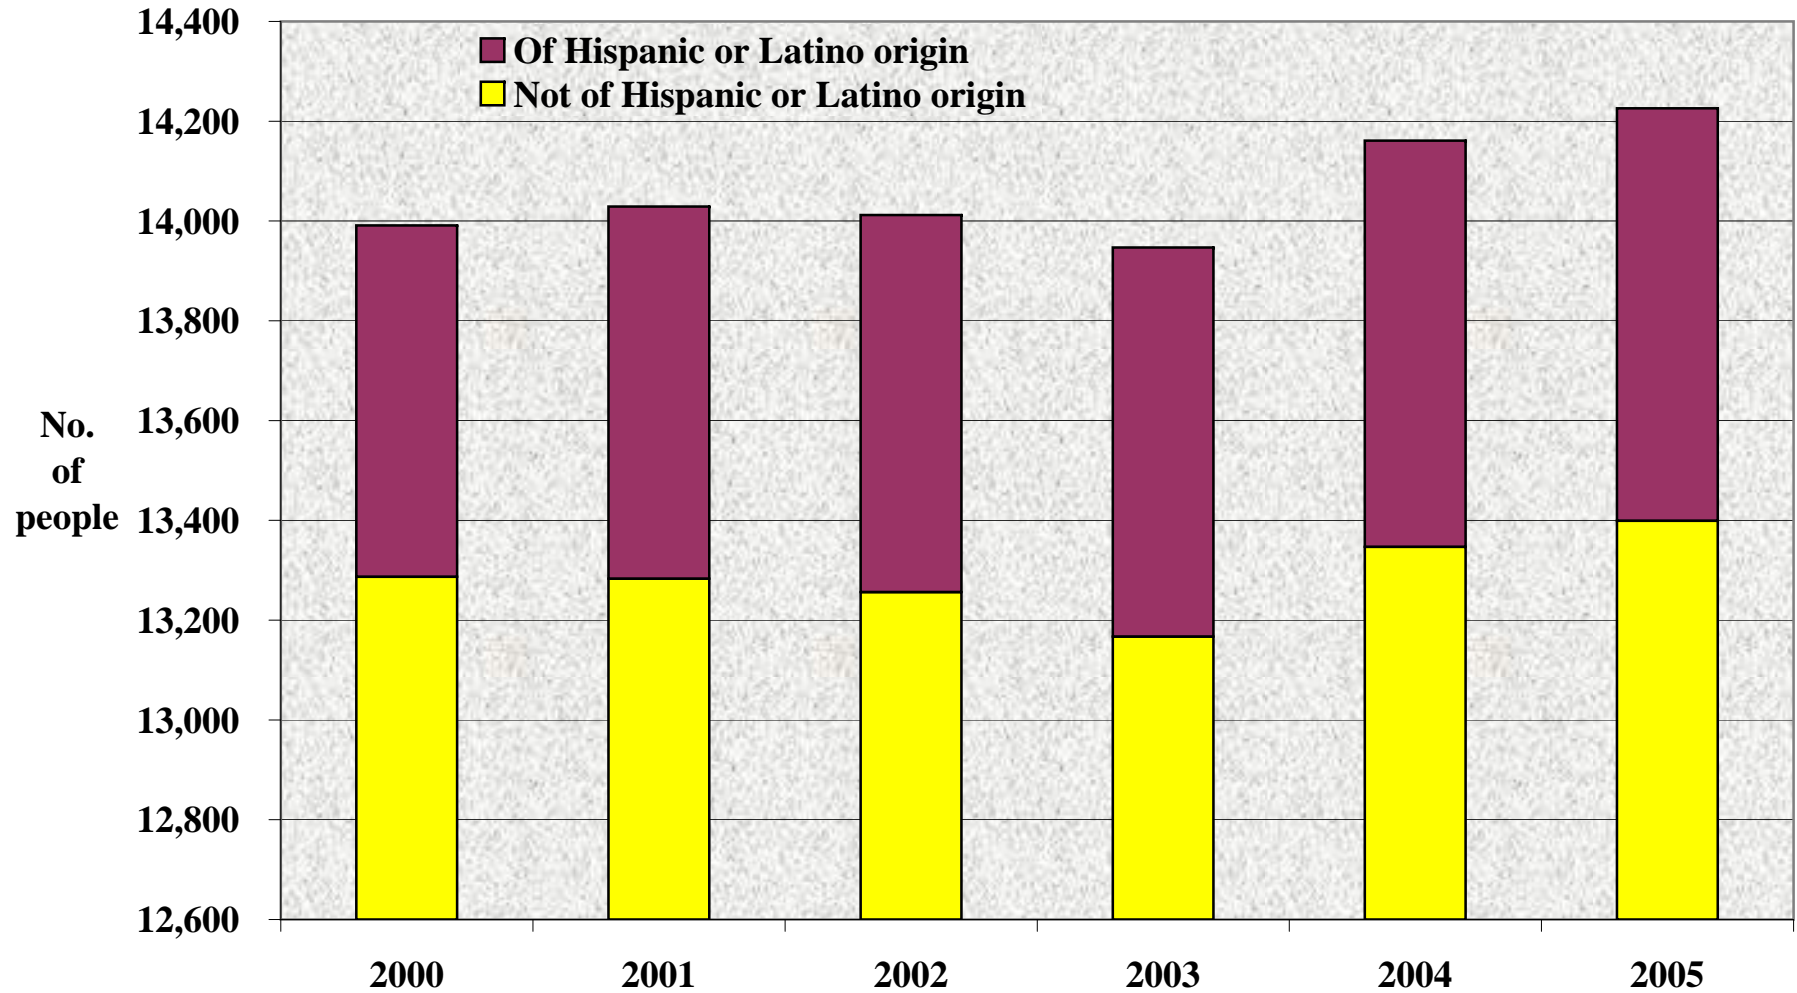

Gunnison County: Total Population by Age Group, 1996-2007

Source: Colorado Department of Local Affairs, State Demography Office, 2008.

Gunnison County: Ethnicity of Total Population, 2000 to 2005

Source: U.S. Census Bureau, County Population Estimates, July 1, 2000 to July 1 2005.

Gunnison County: Average Wage per Job, 1996 to 2006

Source: U.S. Bureau of Economic Analysis, 2008. Note: Wages are in real dollars, where 2006=100.

Gunnison County: Average Annual Unemployment Rate, 1996-2007

Source: Colorado Department of Labor and Employment, 2008.

Gunnison County: Sources of Per Capita Income, 1996-2006

Source: U.S. Bureau of Economic Analysis, 2008. Note: All values in 2006 dollars.

Gunnison County: Acres Planted & Harvested, 1996 to 2007