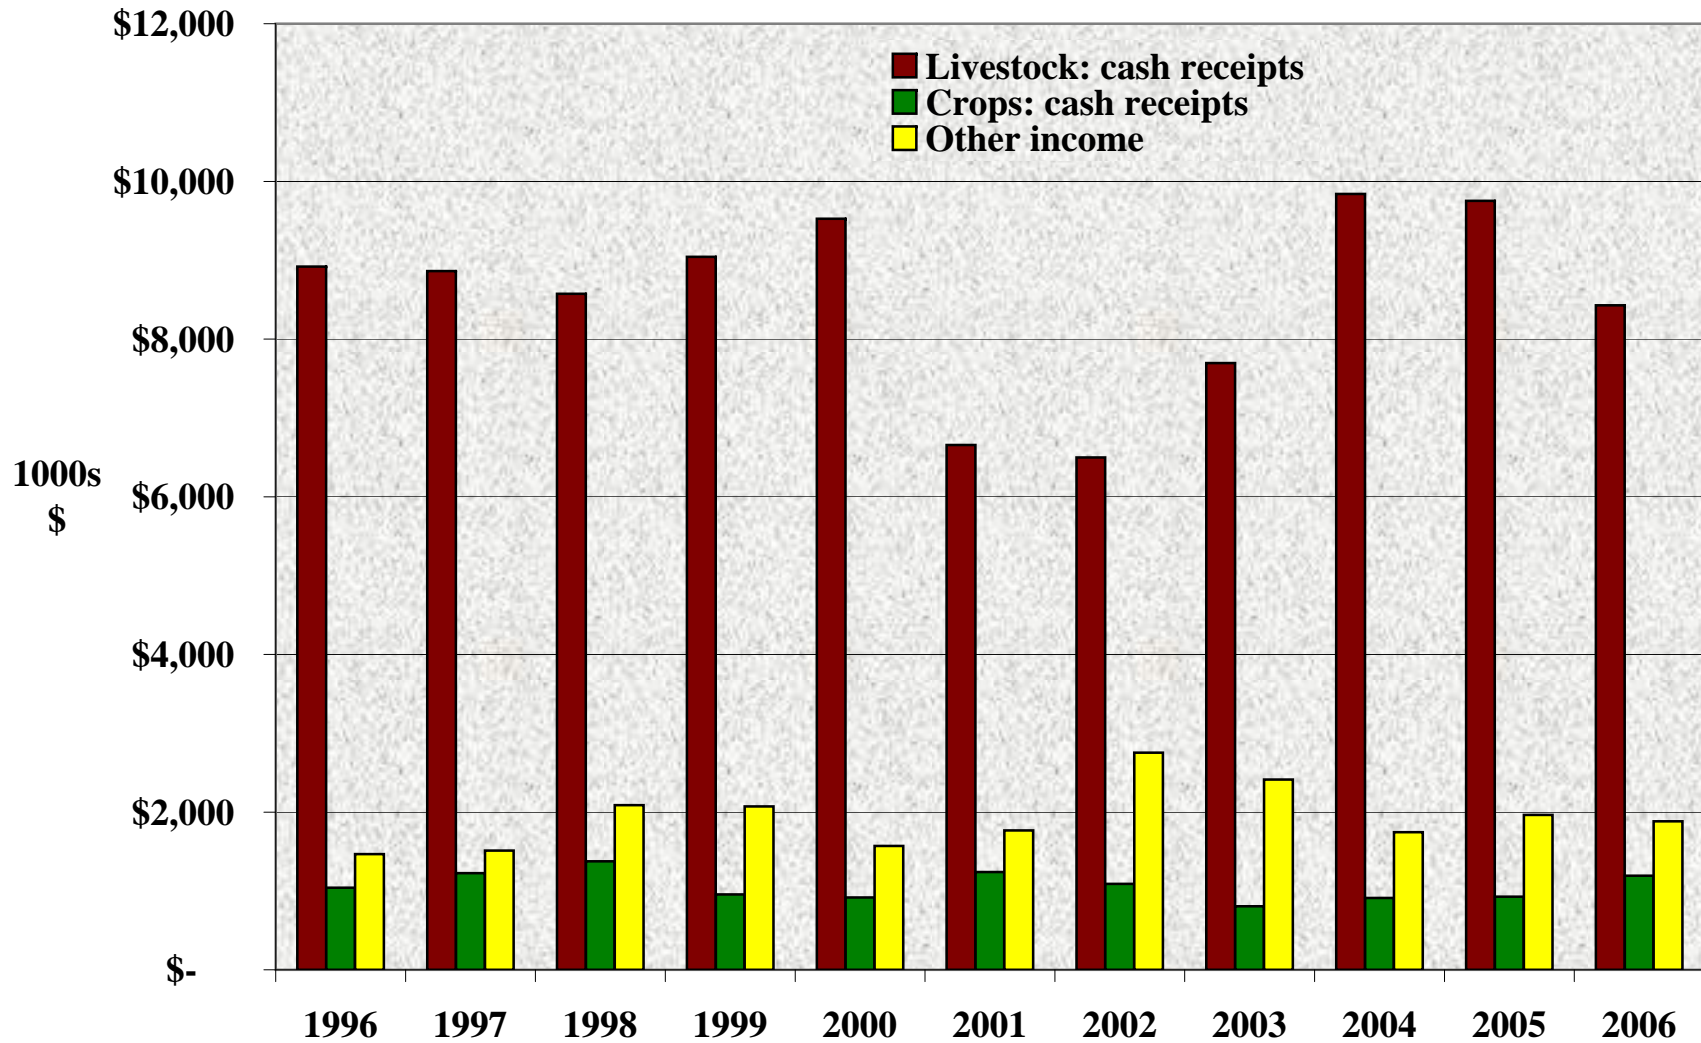

Source: Colorado Department of Labor and Employment, 2008.

Gunnison County: Sources of Per Capita Income, 1996-2006

Source: U.S. Bureau of Economic Analysis, 2008. Note: All values in 2006 dollars.

Gunnison County: Acres Planted & Harvested, 1996 to 2007

Source: Colorado Agricultural Statistics Service, 2008.

Gunnison County: Sources of Farm Income, 1996 to 2006

Source: National Ag Statistics Service, 2008. Note: All income data in real dollars, where 2006=100.