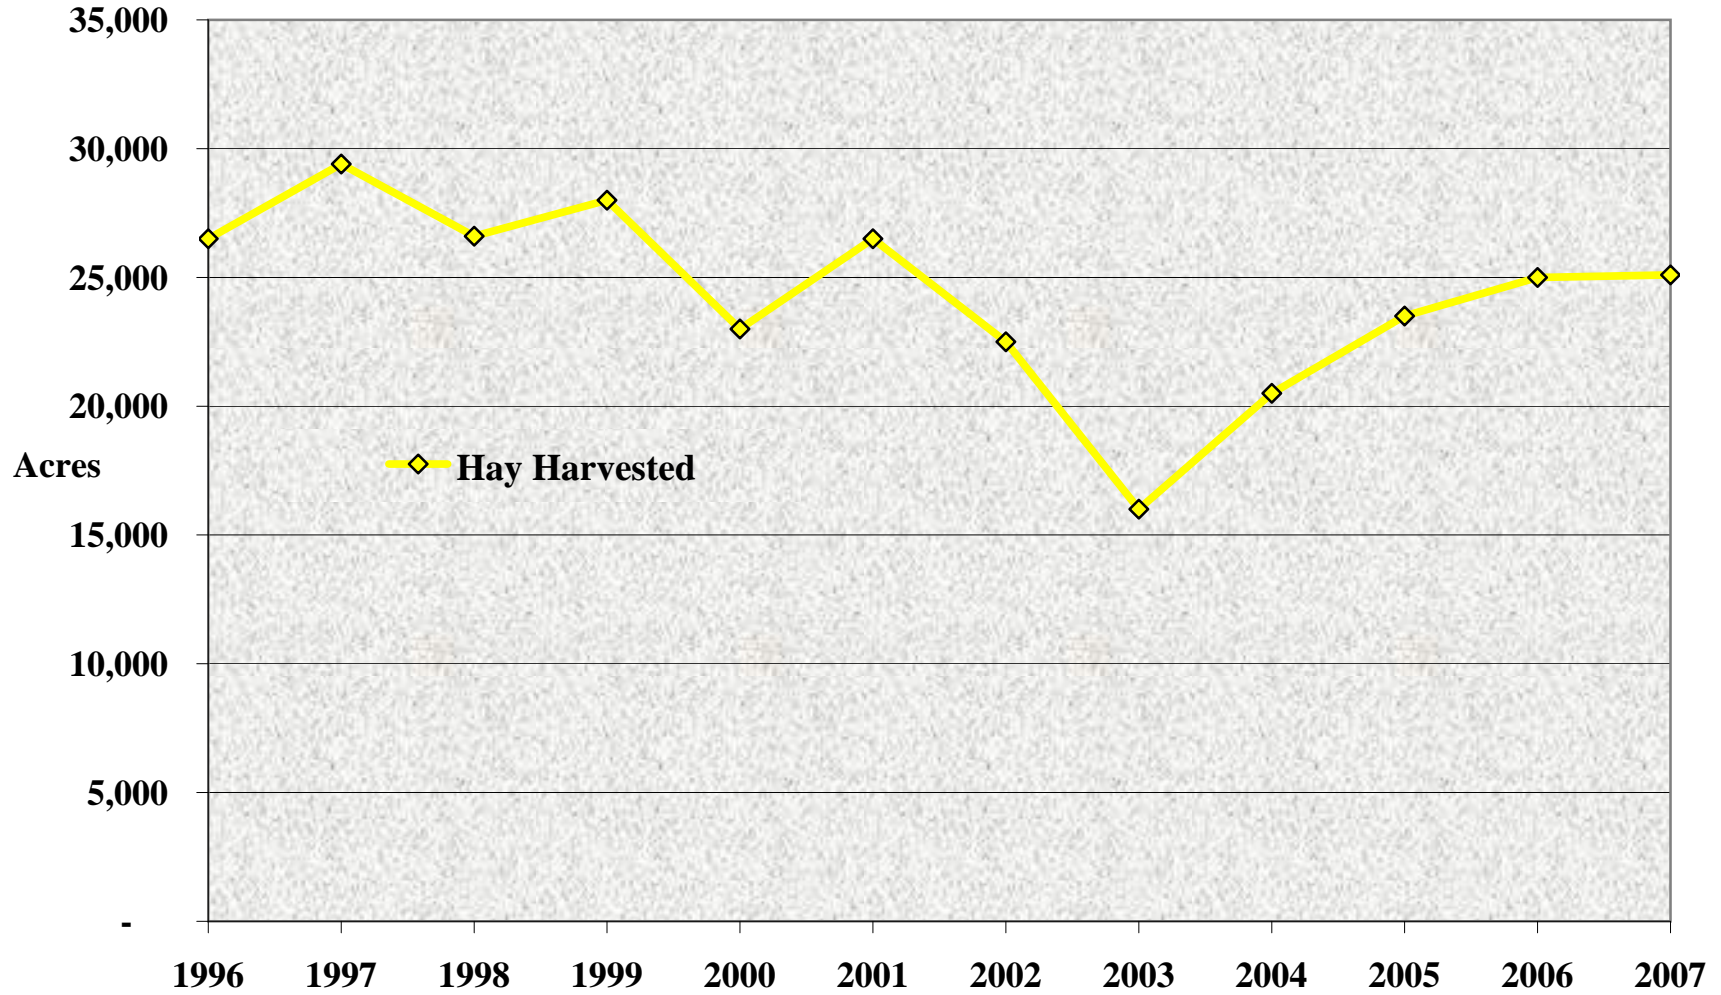

Gunnison County: Total Population by Age Group, 1996-2007

Source: Colorado Department of Local Affairs, State Demography Office, 2008.

Gunnison County: Ethnicity of Total Population, 2000 to 2005

Source: U.S. Census Bureau, County Population Estimates, July 1, 2000 to July 1 2005.

Gunnison County: Average Wage per Job, 1996 to 2006

Source: U.S. Bureau of Economic Analysis, 2008. Note: Wages are in real dollars, where 2006=100.

Gunnison County: Average Annual Unemployment Rate, 1996-2007

Source: Colorado Department of Labor and Employment, 2008.

Gunnison County: Sources of Per Capita Income, 1996-2006

Source: U.S. Bureau of Economic Analysis, 2008. Note: All values in 2006 dollars.

Gunnison County: Acres Planted & Harvested, 1996 to 2007

Source: Colorado Agricultural Statistics Service, 2008.

Gunnison County: Sources of Farm Income, 1996 to 2006

Source: National Ag Statistics Service, 2008. Note: All income data in real dollars, where 2006=100.