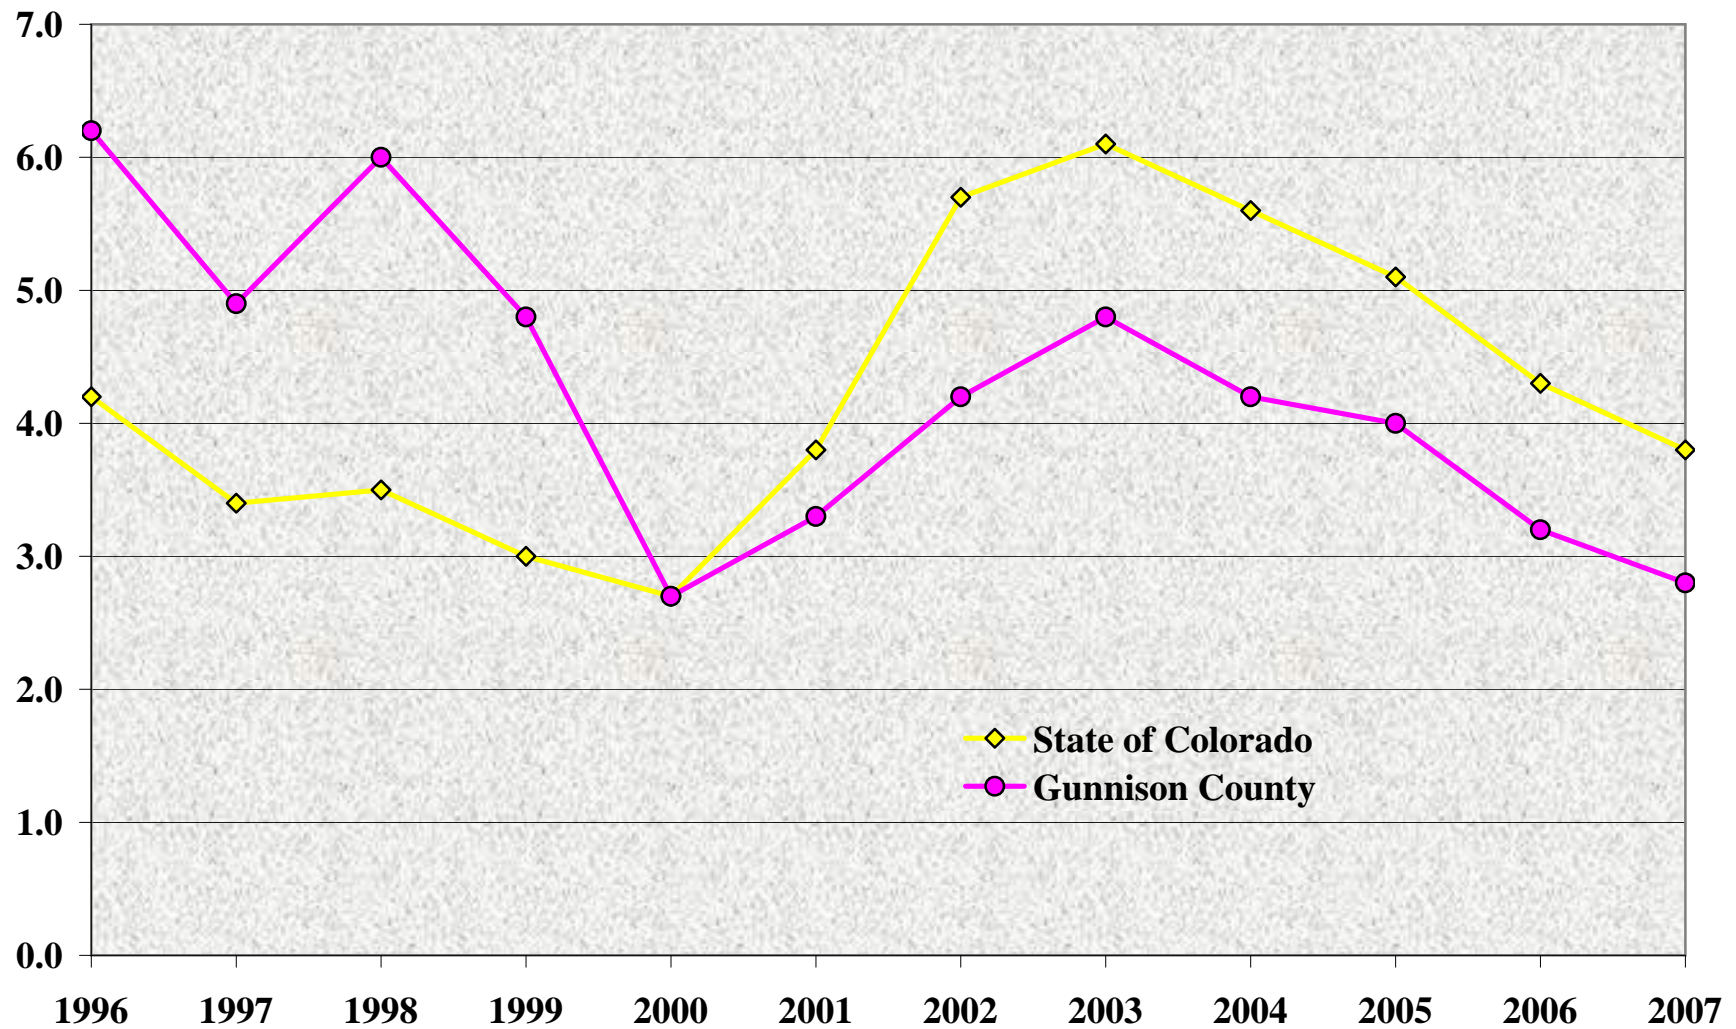

Gunnison County: Total Population by Age Group, 1996-2007

Source: Colorado Department of Local Affairs, State Demography Office, 2008.

Gunnison County: Ethnicity of Total Population, 2000 to 2005

Source: U.S. Census Bureau, County Population Estimates, July 1, 2000 to July 1 2005.

Gunnison County: Average Wage per Job, 1996 to 2006

Source: U.S. Bureau of Economic Analysis, 2008. Note: Wages are in real dollars, where 2006=100.

Gunnison County: Average Annual Unemployment Rate, 1996-2007

Source: Colorado Department of Labor and Employment, 2008.

Gunnison County: Sources of Per Capita Income, 1996-2006

Source: U.S. Bureau of Economic Analysis, 2008. Note: All values in 2006 dollars.

Gunnison County: Acres Planted & Harvested, 1996 to 2007

Gunnison County: Estimated Poverty Rate, 1997 to 2005

Source: U.S. Census Bureau, Small Area Income and Poverty Estimates. Note that each data point is associated with a confidence level.

Gunnison County: Percent of Those Under 18 in Poverty, 1997 to 2005