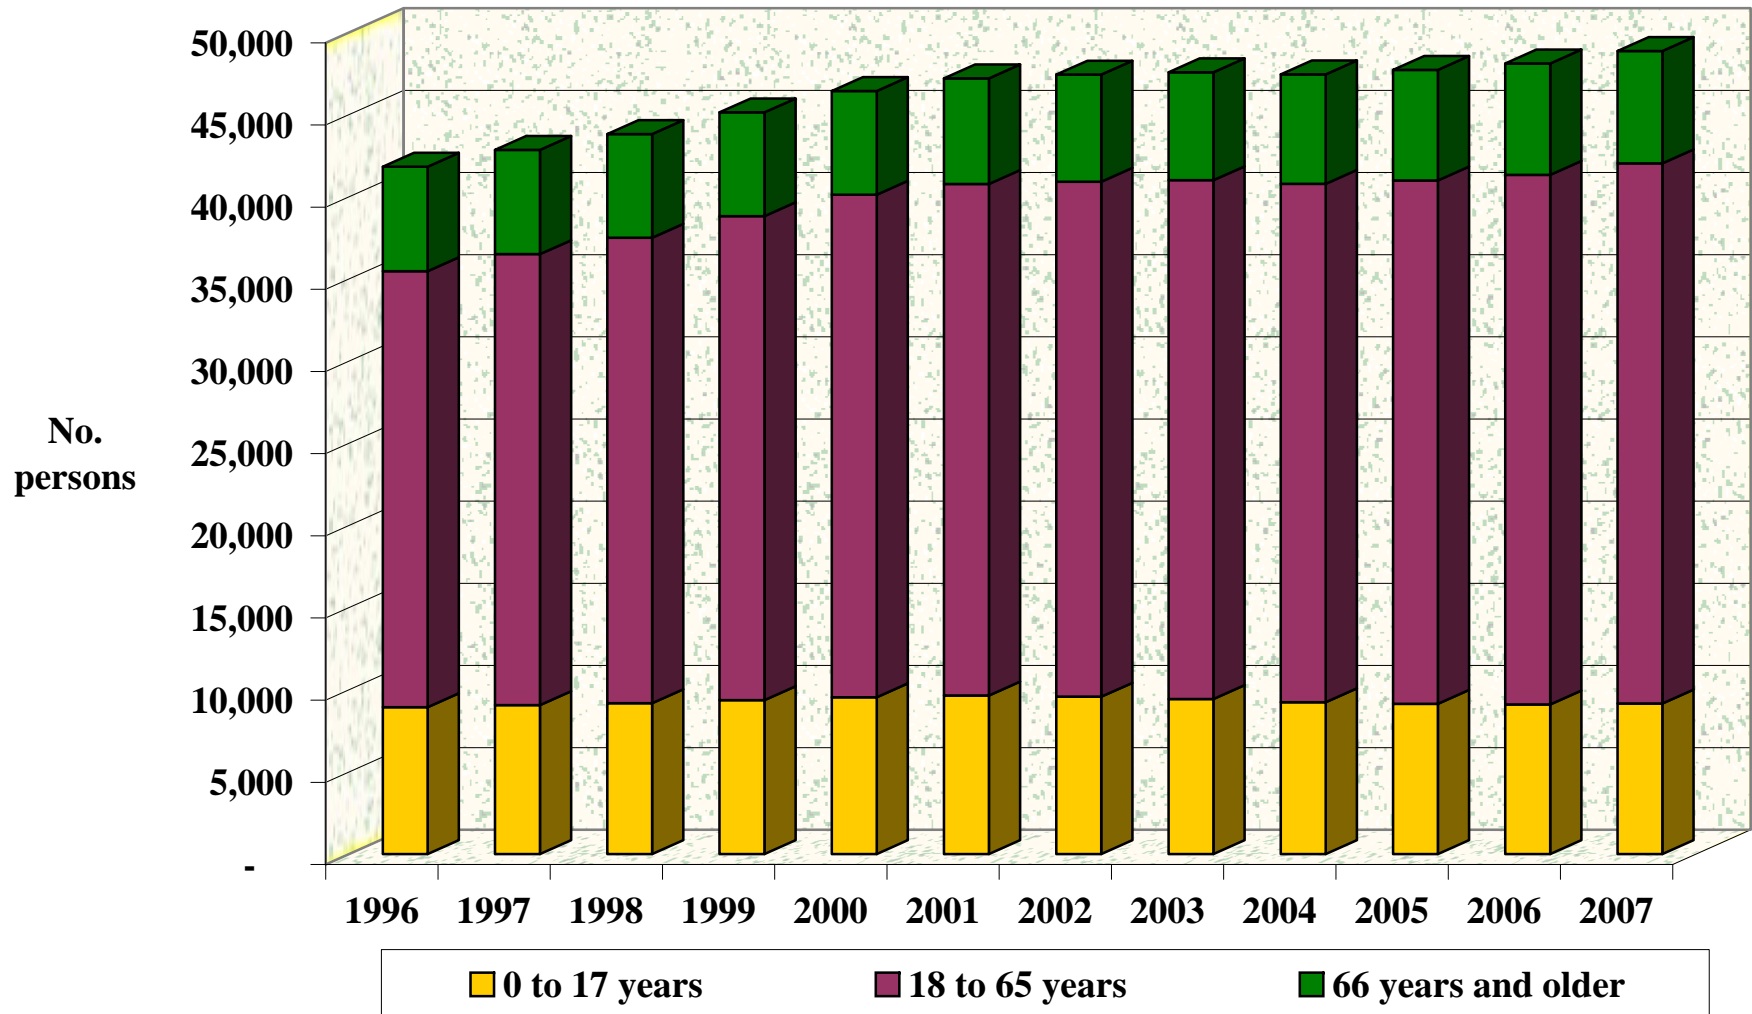

Elbert County: Total Population by Age Group, 1996-2007

Source: Colorado Department of Local Affairs, State Demography Office, 2008.

Elbert County: Ethnicity of Total Population, 2000 to 2005

Source: U.S. Census Bureau, County Population Estimates, July 1, 2000 to July 1 2005.

Elbert County: Average Wage per Job, 1996 to 2006

Source: U.S. Bureau of Economic Analysis, 2008. Note: Wages are in real dollars, where 2006=100.

Elbert County: Average Annual Unemployment Rate, 1996-2007

Source: Colorado Department of Labor and Employment, 2008.

Elbert County: Sources of Per Capita Income, 1996-2006

Source: U.S. Bureau of Economic Analysis, 2008. Note: All values in 2006 dollars.

Elbert County: Acres Planted & Harvested, 1996 to 2007

Elbert County: Estimated Poverty Rate, 1997 to 2005

Source: U.S. Census Bureau, Small Area Income and Poverty Estimates. Note that each data point is associated with a confidence level.

Elbert County: Percent of Those Under 18 in Poverty, 1997 to 2005