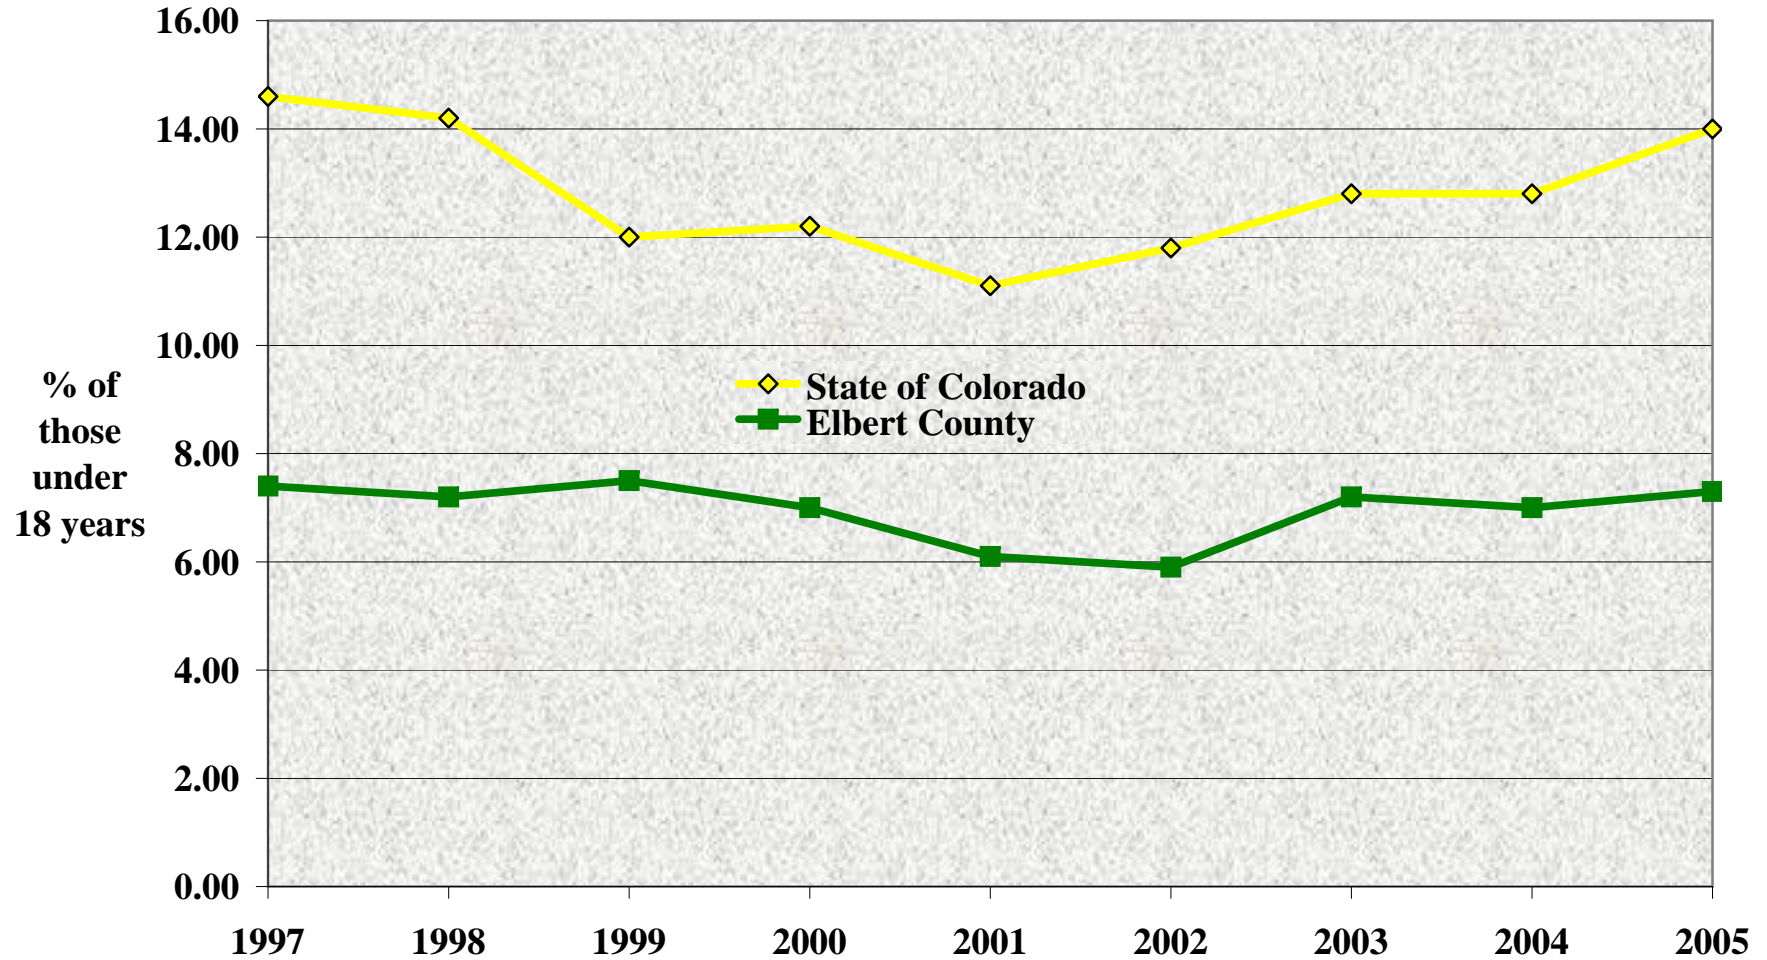

Source: Colorado Agricultural Statistics Service, 2008.

Elbert County: Sources of Farm Income, 1996 to 2006

Source: National Ag Statistics Service, 2008. Note: All income data in real dollars, where 2006=100.

Elbert County: Estimated Poverty Rate, 1997 to 2005

Source: U.S. Census Bureau, Small Area Income and Poverty Estimates. Note that each data point is associated with a confidence level.

Elbert County: Percent of Those Under 18 in Poverty, 1997 to 2005