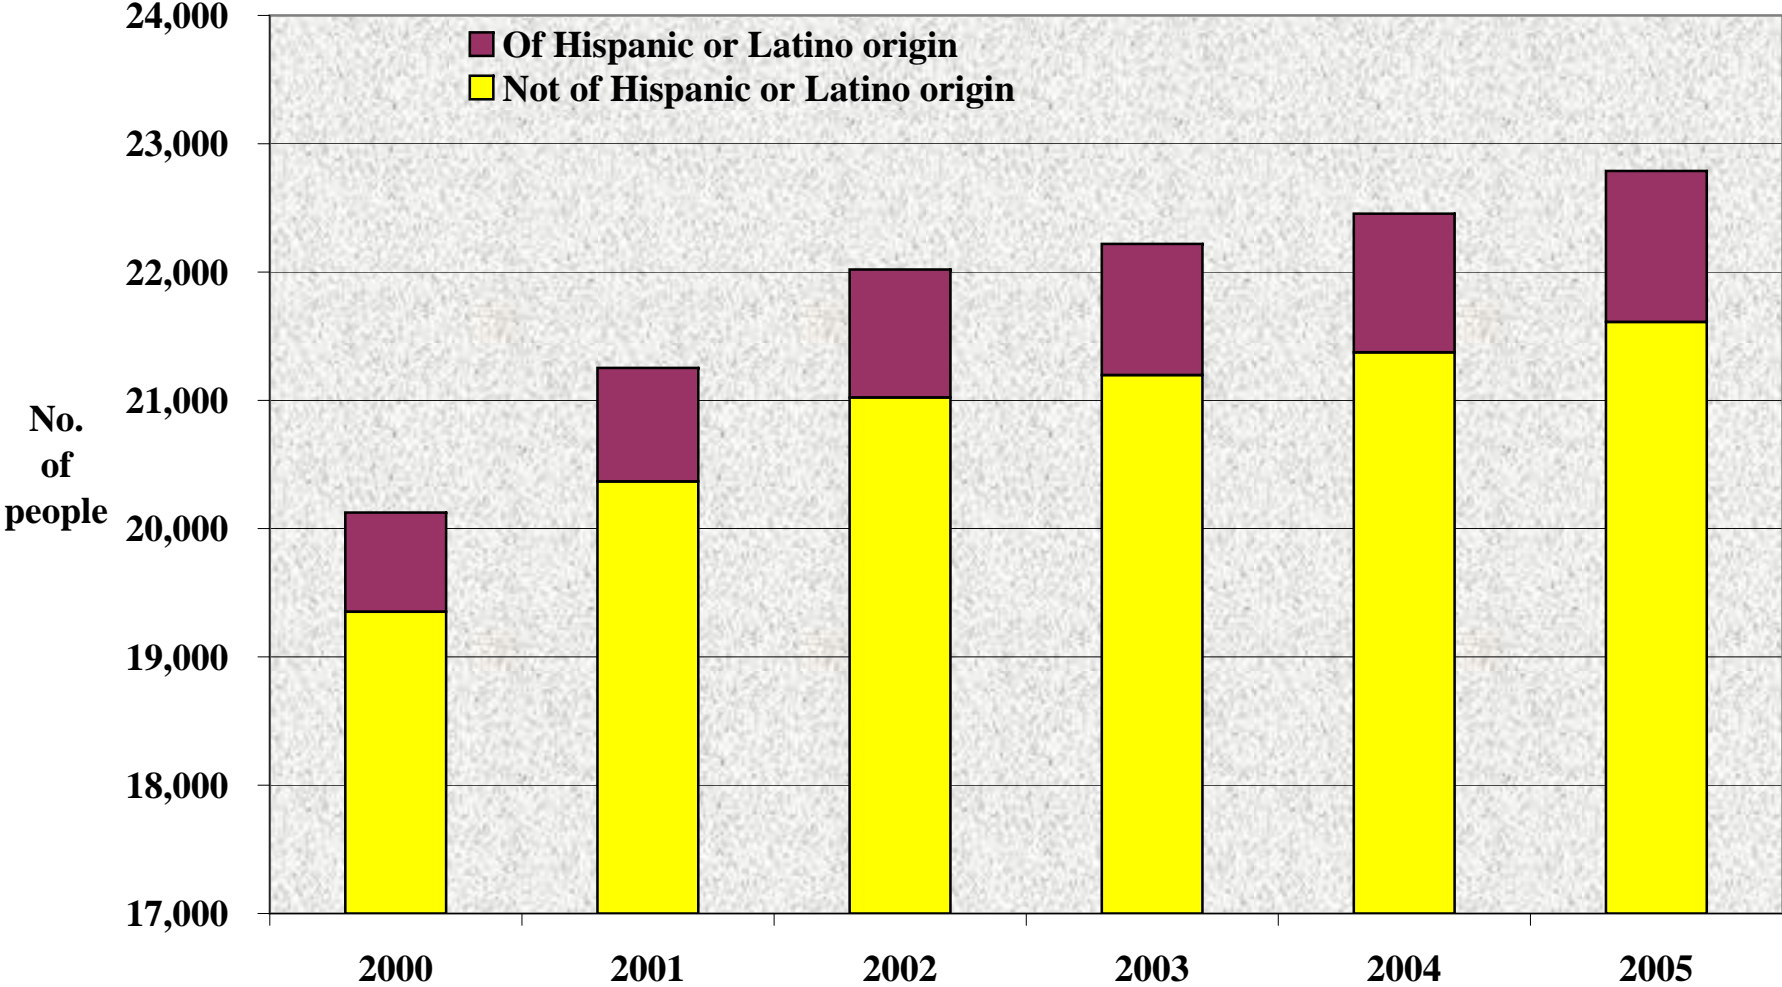

Elbert County: Total Population by Age Group, 1996-2007

Source: Colorado Department of Local Affairs, State Demography Office, 2008.

Elbert County: Ethnicity of Total Population, 2000 to 2005

Source: U.S. Census Bureau, County Population Estimates, July 1, 2000 to July 1 2005.

Elbert County: Average Wage per Job, 1996 to 2006

Source: U.S. Bureau of Economic Analysis, 2008. Note: Wages are in real dollars, where 2006=100.

Elbert County: Average Annual Unemployment Rate, 1996-2007

Source: Colorado Department of Labor and Employment, 2008.

Elbert County: Sources of Per Capita Income, 1996-2006

Source: U.S. Bureau of Economic Analysis, 2008. Note: All values in 2006 dollars.

Elbert County: Acres Planted & Harvested, 1996 to 2007