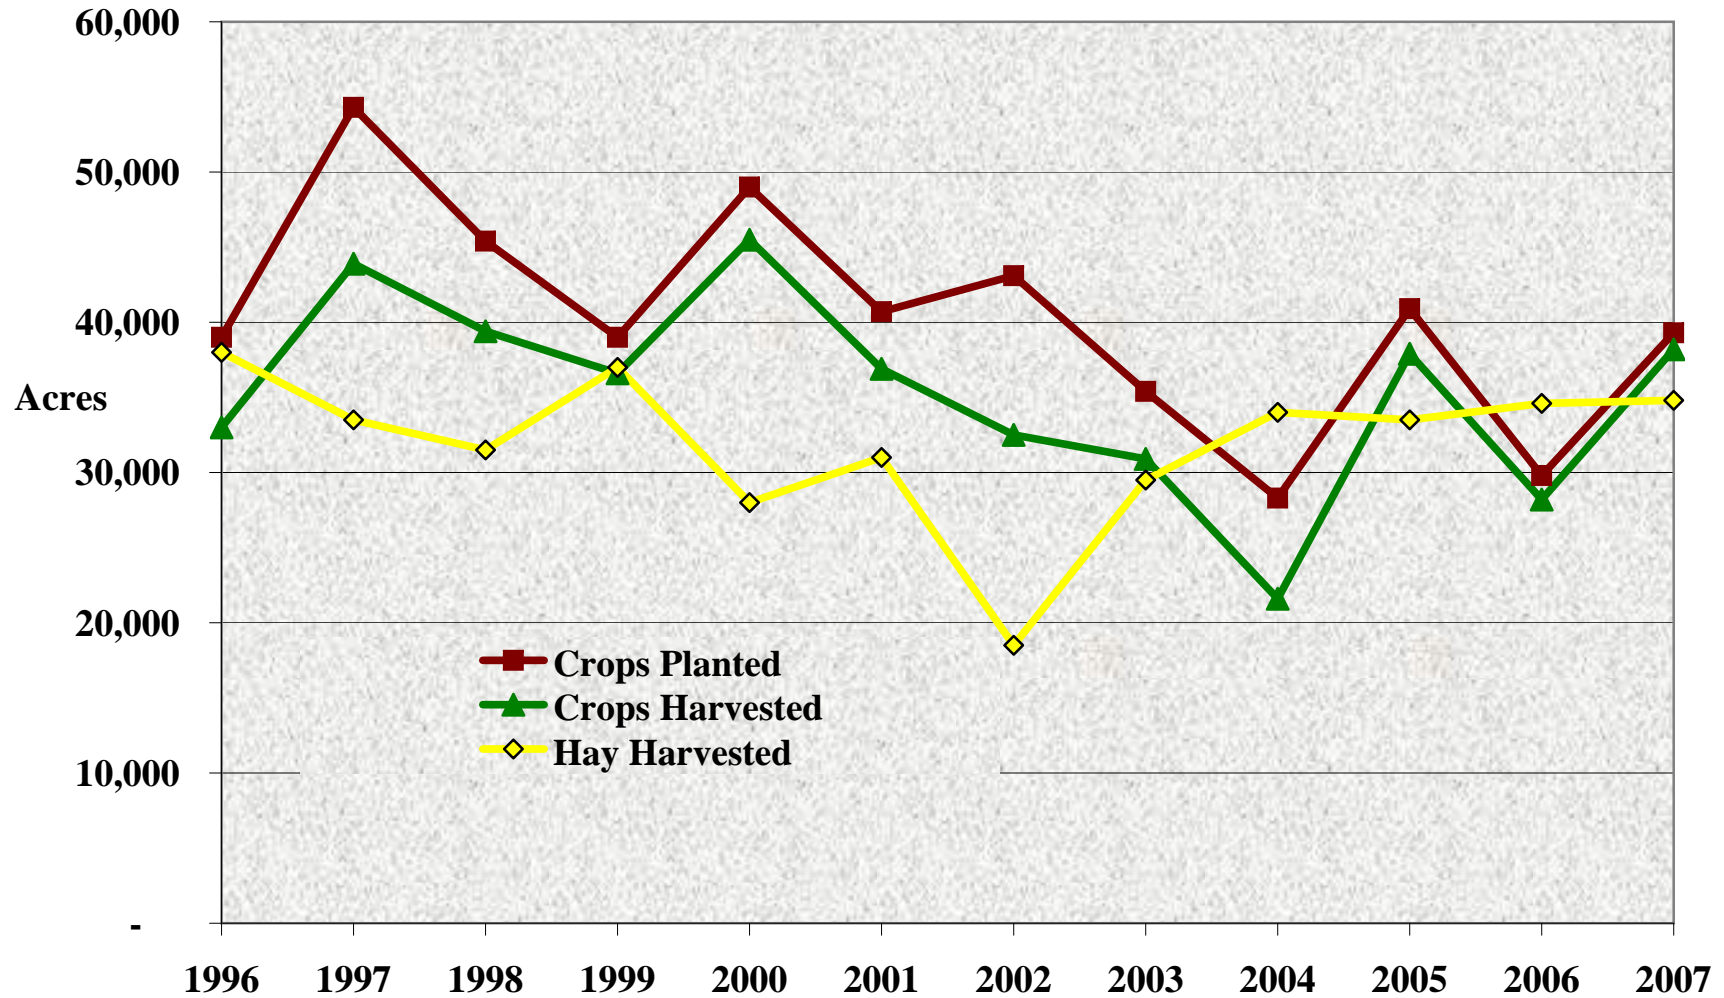

Elbert County: Total Population by Age Group, 1996-2007

Source: Colorado Department of Local Affairs, State Demography Office, 2008.

Elbert County: Ethnicity of Total Population, 2000 to 2005

Source: U.S. Census Bureau, County Population Estimates, July 1, 2000 to July 1 2005.

Elbert County: Average Wage per Job, 1996 to 2006

Source: U.S. Bureau of Economic Analysis, 2008. Note: Wages are in real dollars, where 2006=100.

Elbert County: Average Annual Unemployment Rate, 1996-2007

Source: Colorado Department of Labor and Employment, 2008.

Elbert County: Sources of Per Capita Income, 1996-2006

Source: U.S. Bureau of Economic Analysis, 2008. Note: All values in 2006 dollars.

Elbert County: Acres Planted & Harvested, 1996 to 2007

Elbert County: Estimated Poverty Rate, 1997 to 2005

Source: U.S. Census Bureau, Small Area Income and Poverty Estimates. Note that each data point is associated with a confidence level.

Elbert County: Percent of Those Under 18 in Poverty, 1997 to 2005