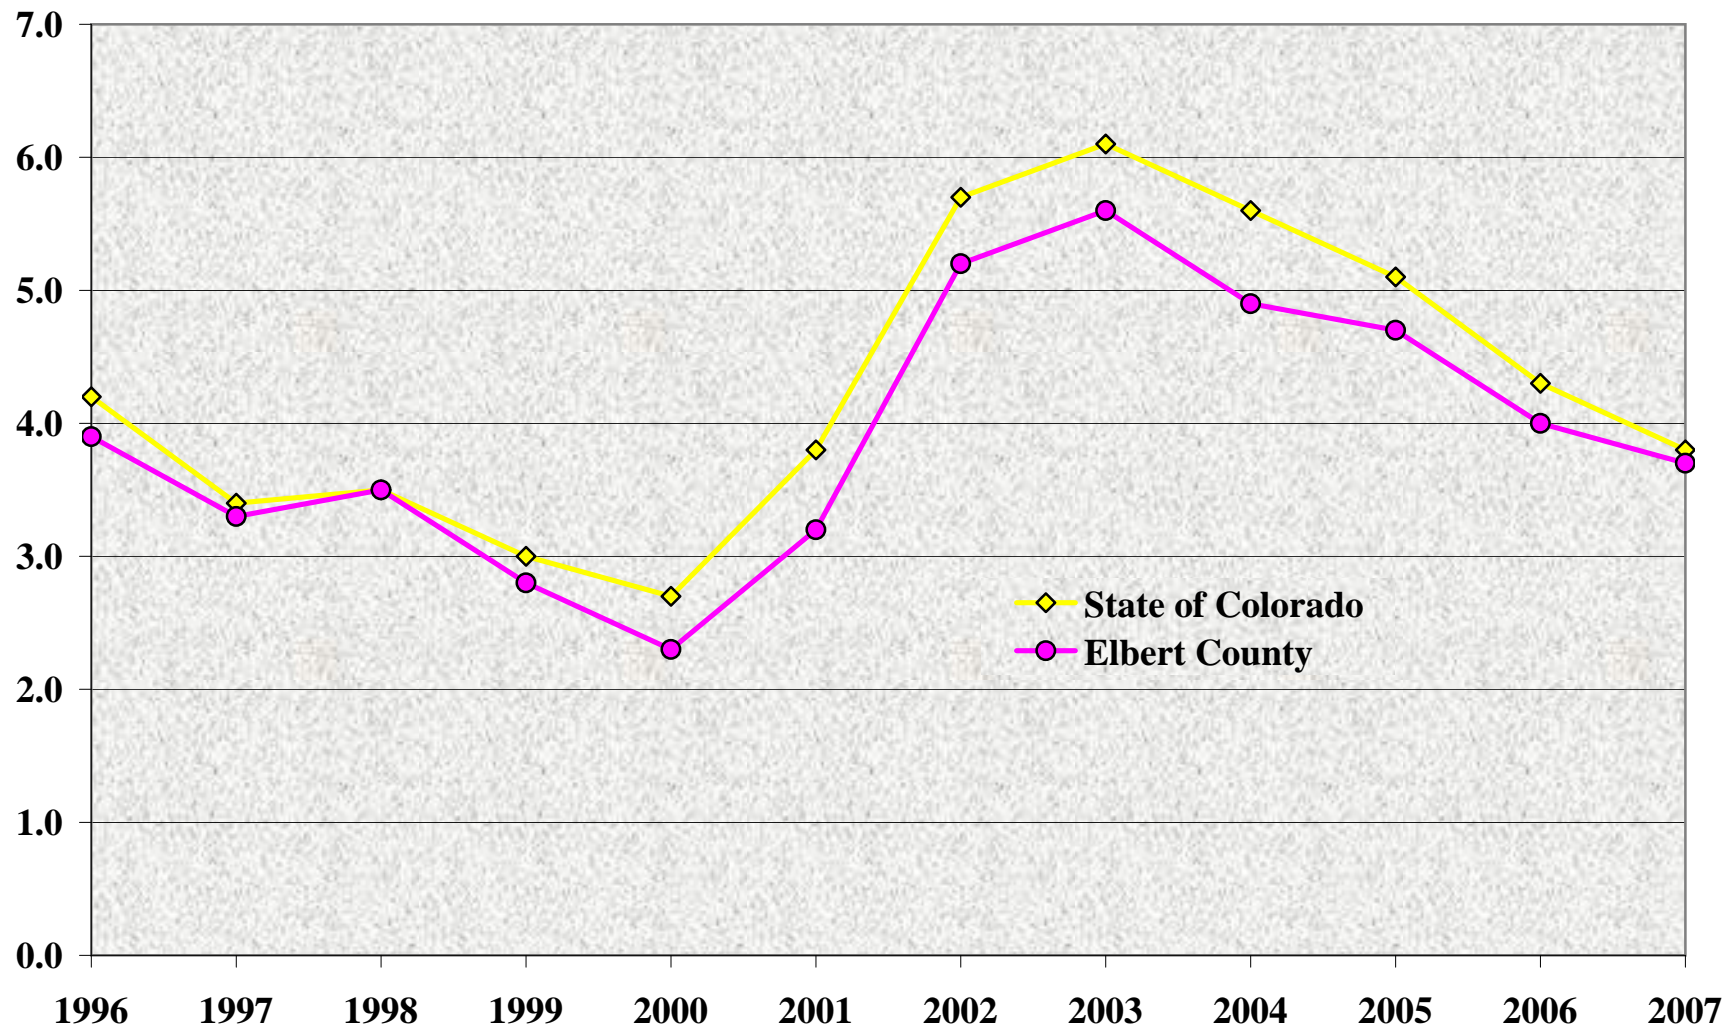

Elbert County: Total Population by Age Group, 1996-2007

Source: Colorado Department of Local Affairs, State Demography Office, 2008.

Elbert County: Ethnicity of Total Population, 2000 to 2005

Source: U.S. Census Bureau, County Population Estimates, July 1, 2000 to July 1 2005.

Elbert County: Average Wage per Job, 1996 to 2006

Source: U.S. Bureau of Economic Analysis, 2008. Note: Wages are in real dollars, where 2006=100.

Elbert County: Average Annual Unemployment Rate, 1996-2007

Source: Colorado Department of Labor and Employment, 2008.

Elbert County: Sources of Per Capita Income, 1996-2006

Source: U.S. Bureau of Economic Analysis, 2008. Note: All values in 2006 dollars.

Elbert County: Acres Planted & Harvested, 1996 to 2007

Elbert County: Estimated Poverty Rate, 1997 to 2005

Source: U.S. Census Bureau, Small Area Income and Poverty Estimates. Note that each data point is associated with a confidence level.

Elbert County: Percent of Those Under 18 in Poverty, 1997 to 2005