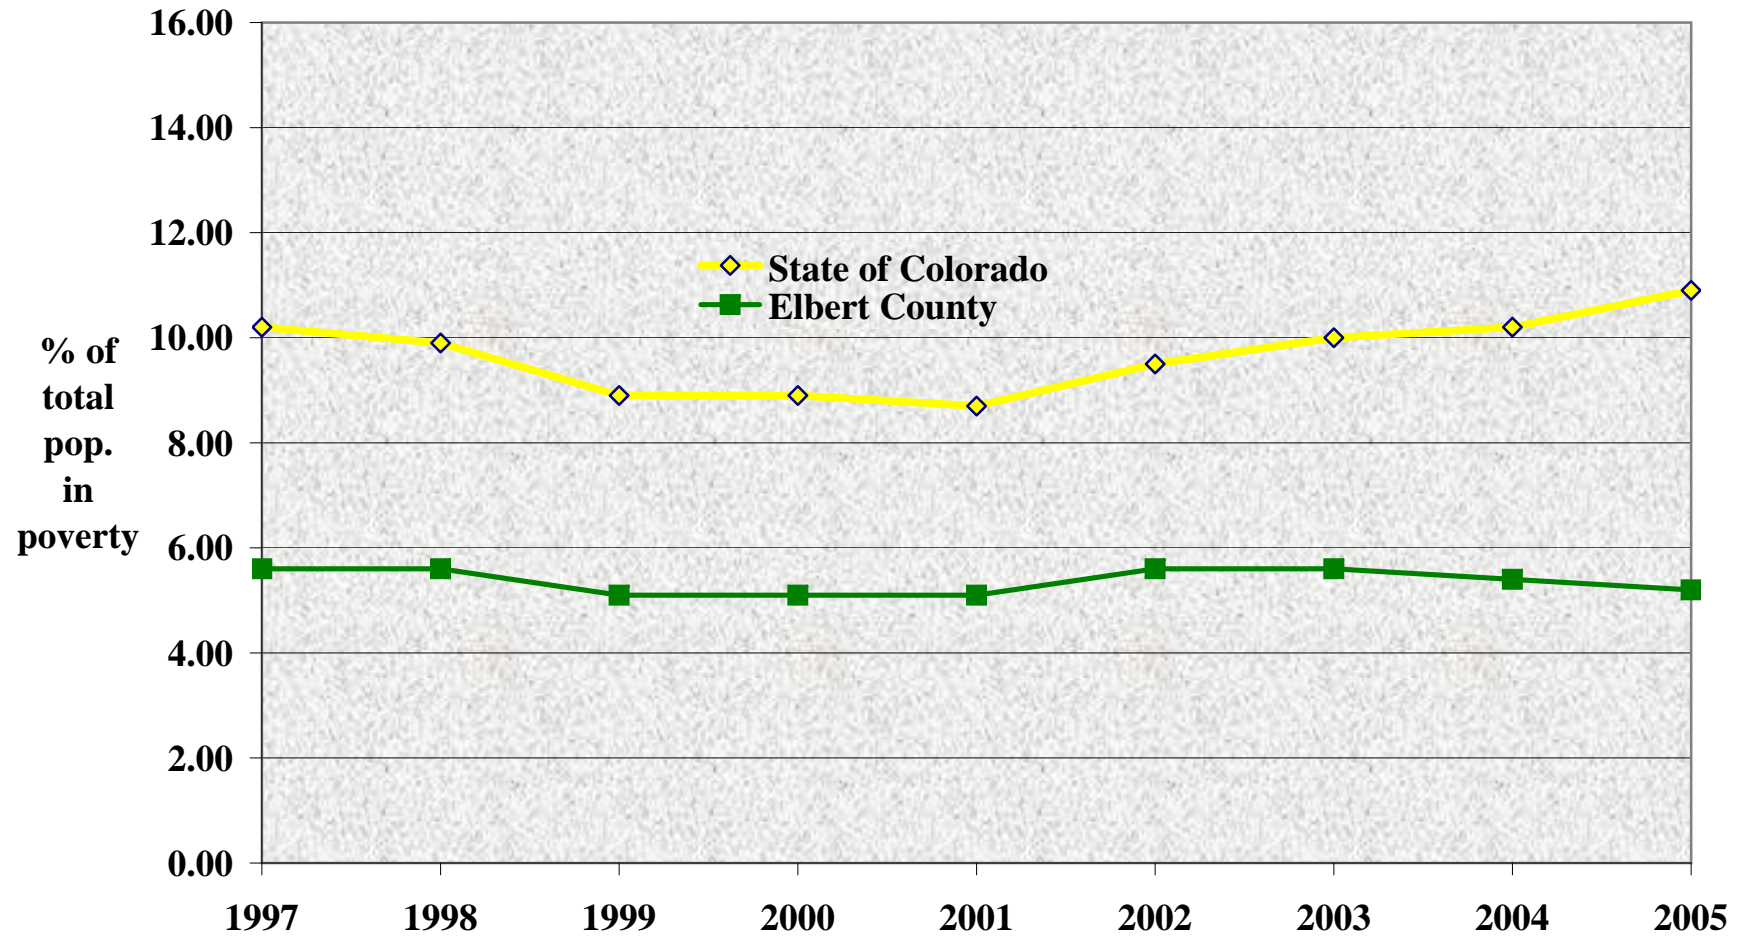

Elbert County: Average Wage per Job, 1996 to 2006

Source: U.S. Bureau of Economic Analysis, 2008. Note: Wages are in real dollars, where 2006=100.

Elbert County: Average Annual Unemployment Rate, 1996-2007

Source: Colorado Department of Labor and Employment, 2008.

Elbert County: Sources of Per Capita Income, 1996-2006

Source: U.S. Bureau of Economic Analysis, 2008. Note: All values in 2006 dollars.

Elbert County: Acres Planted & Harvested, 1996 to 2007

Source: Colorado Agricultural Statistics Service, 2008.

Elbert County: Sources of Farm Income, 1996 to 2006

Source: National Ag Statistics Service, 2008. Note: All income data in real dollars, where 2006=100.

Elbert County: Estimated Poverty Rate, 1997 to 2005

Source: U.S. Census Bureau, Small Area Income and Poverty Estimates. Note that each data point is associated with a confidence level.

Elbert County: Percent of Those Under 18 in Poverty, 1997 to 2005