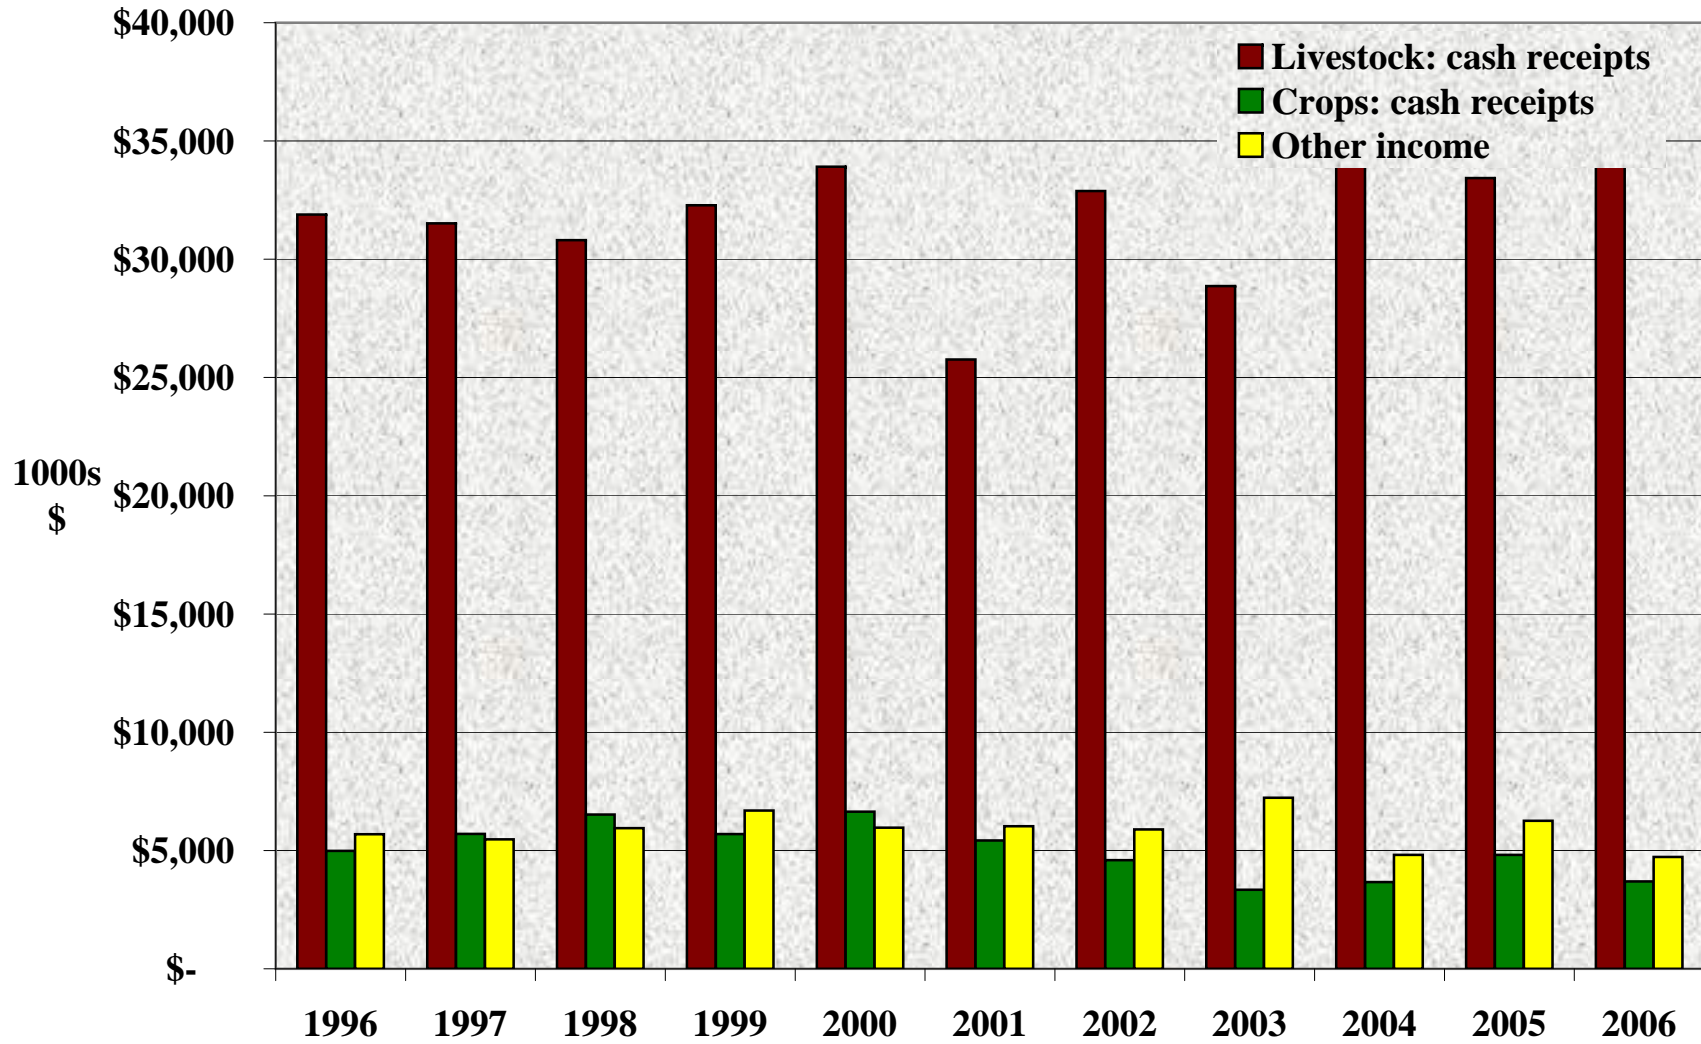

Elbert County: Average Wage per Job, 1996 to 2006

Source: U.S. Bureau of Economic Analysis, 2008. Note: Wages are in real dollars, where 2006=100.

Elbert County: Average Annual Unemployment Rate, 1996-2007

Source: Colorado Department of Labor and Employment, 2008.

Elbert County: Sources of Per Capita Income, 1996-2006

Source: U.S. Bureau of Economic Analysis, 2008. Note: All values in 2006 dollars.

Elbert County: Acres Planted & Harvested, 1996 to 2007

Source: Colorado Agricultural Statistics Service, 2008.

Elbert County: Sources of Farm Income, 1996 to 2006

Source: National Ag Statistics Service, 2008. Note: All income data in real dollars, where 2006=100.

Elbert County: Estimated Poverty Rate, 1997 to 2005

Source: U.S. Census Bureau, Small Area Income and Poverty Estimates. Note that each data point is associated with a confidence level.

Elbert County: Percent of Those Under 18 in Poverty, 1997 to 2005