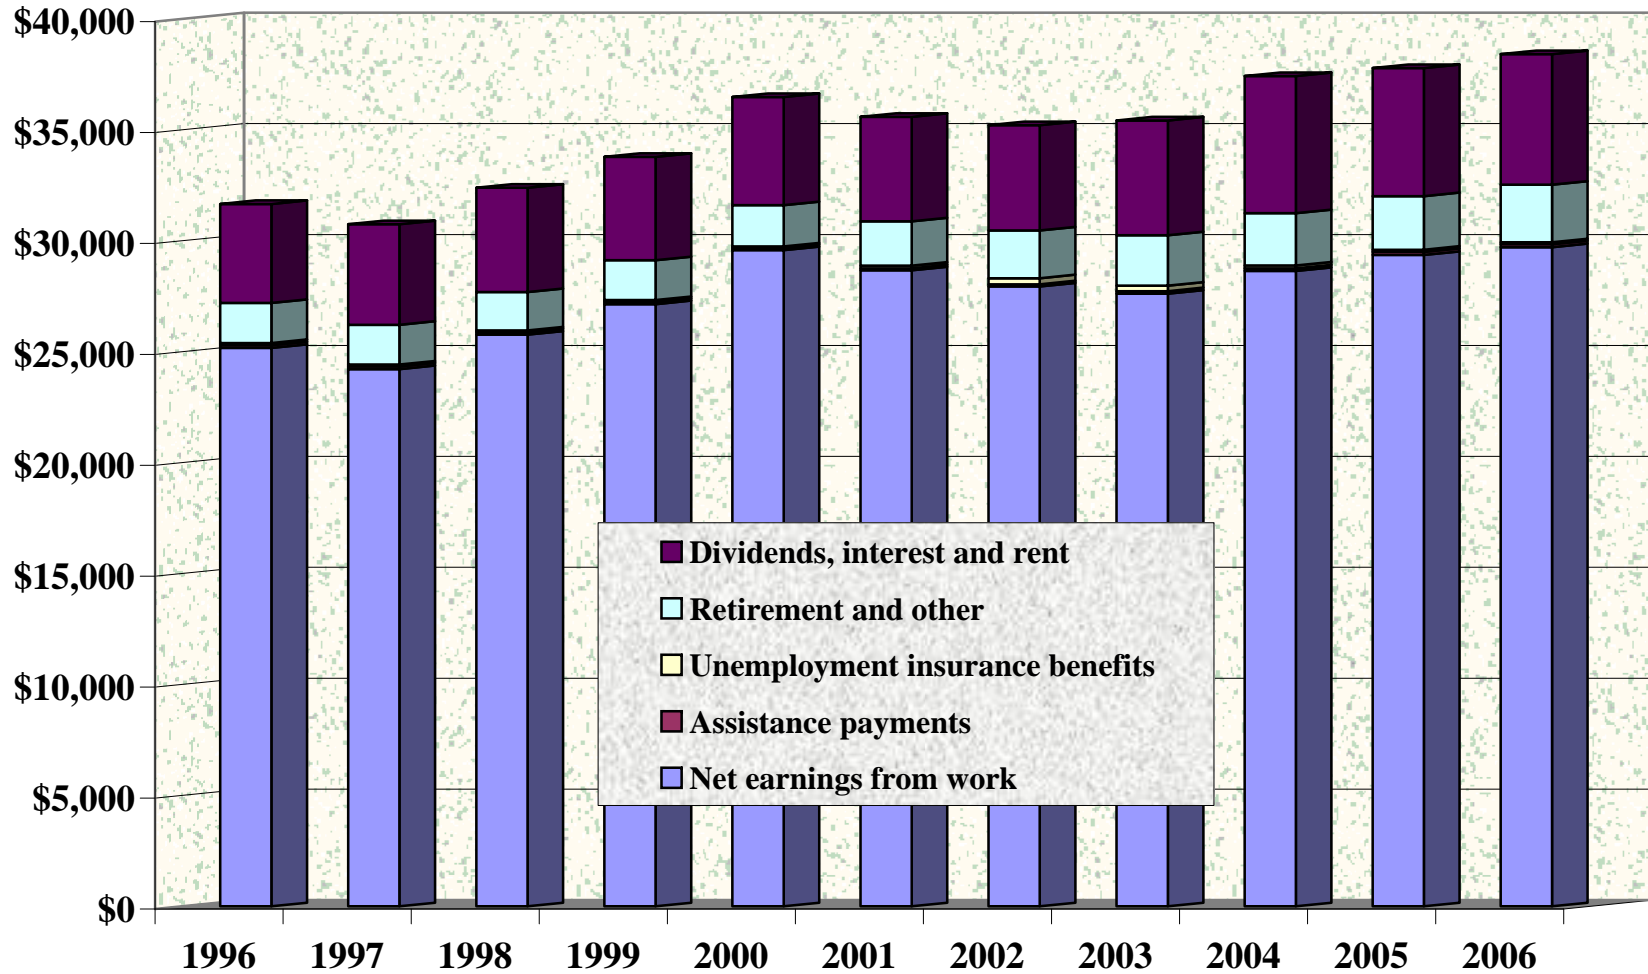

Elbert County: Average Wage per Job, 1996 to 2006

Source: U.S. Bureau of Economic Analysis, 2008. Note: Wages are in real dollars, where 2006=100.

Elbert County: Average Annual Unemployment Rate, 1996-2007

Source: Colorado Department of Labor and Employment, 2008.

Elbert County: Sources of Per Capita Income, 1996-2006

Source: U.S. Bureau of Economic Analysis, 2008. Note: All values in 2006 dollars.

Elbert County: Acres Planted & Harvested, 1996 to 2007