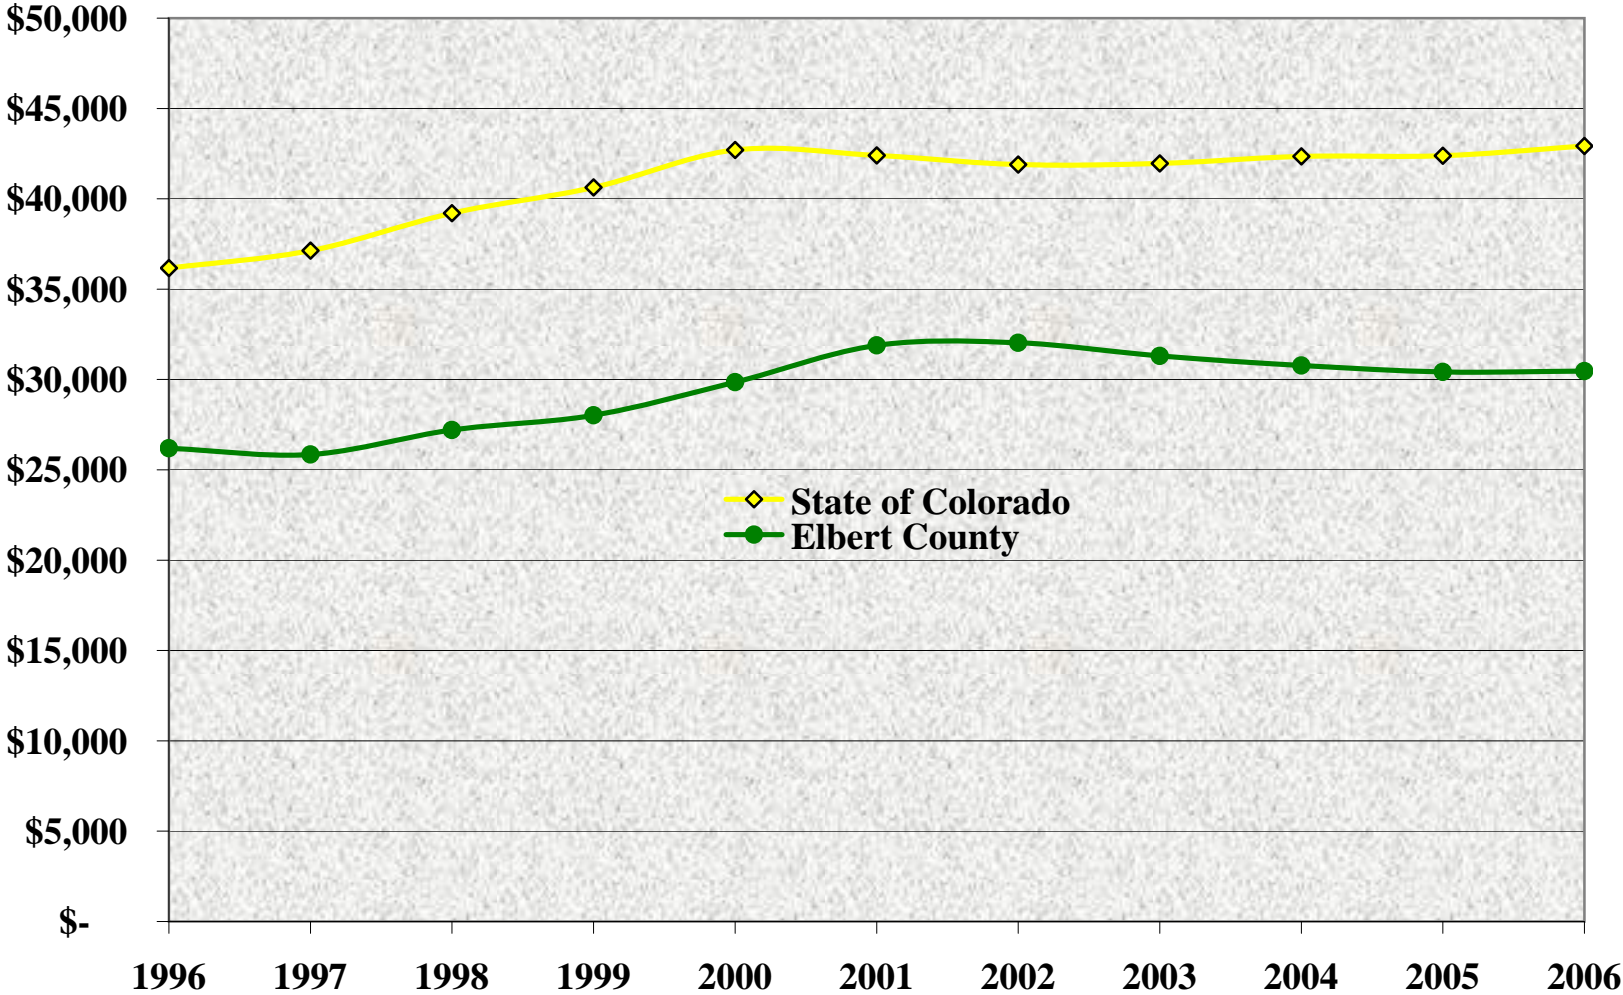

Elbert County: Total Population by Age Group, 1996-2007

Source: Colorado Department of Local Affairs, State Demography Office, 2008.

Elbert County: Ethnicity of Total Population, 2000 to 2005

Source: U.S. Census Bureau, County Population Estimates, July 1, 2000 to July 1 2005.

Elbert County: Average Wage per Job, 1996 to 2006

Source: U.S. Bureau of Economic Analysis, 2008. Note: Wages are in real dollars, where 2006=100.

Elbert County: Average Annual Unemployment Rate, 1996-2007

Source: Colorado Department of Labor and Employment, 2008.

Elbert County: Sources of Per Capita Income, 1996-2006

Source: U.S. Bureau of Economic Analysis, 2008. Note: All values in 2006 dollars.

Elbert County: Acres Planted & Harvested, 1996 to 2007

Elbert County: Estimated Poverty Rate, 1997 to 2005

Source: U.S. Census Bureau, Small Area Income and Poverty Estimates. Note that each data point is associated with a confidence level.

Elbert County: Percent of Those Under 18 in Poverty, 1997 to 2005