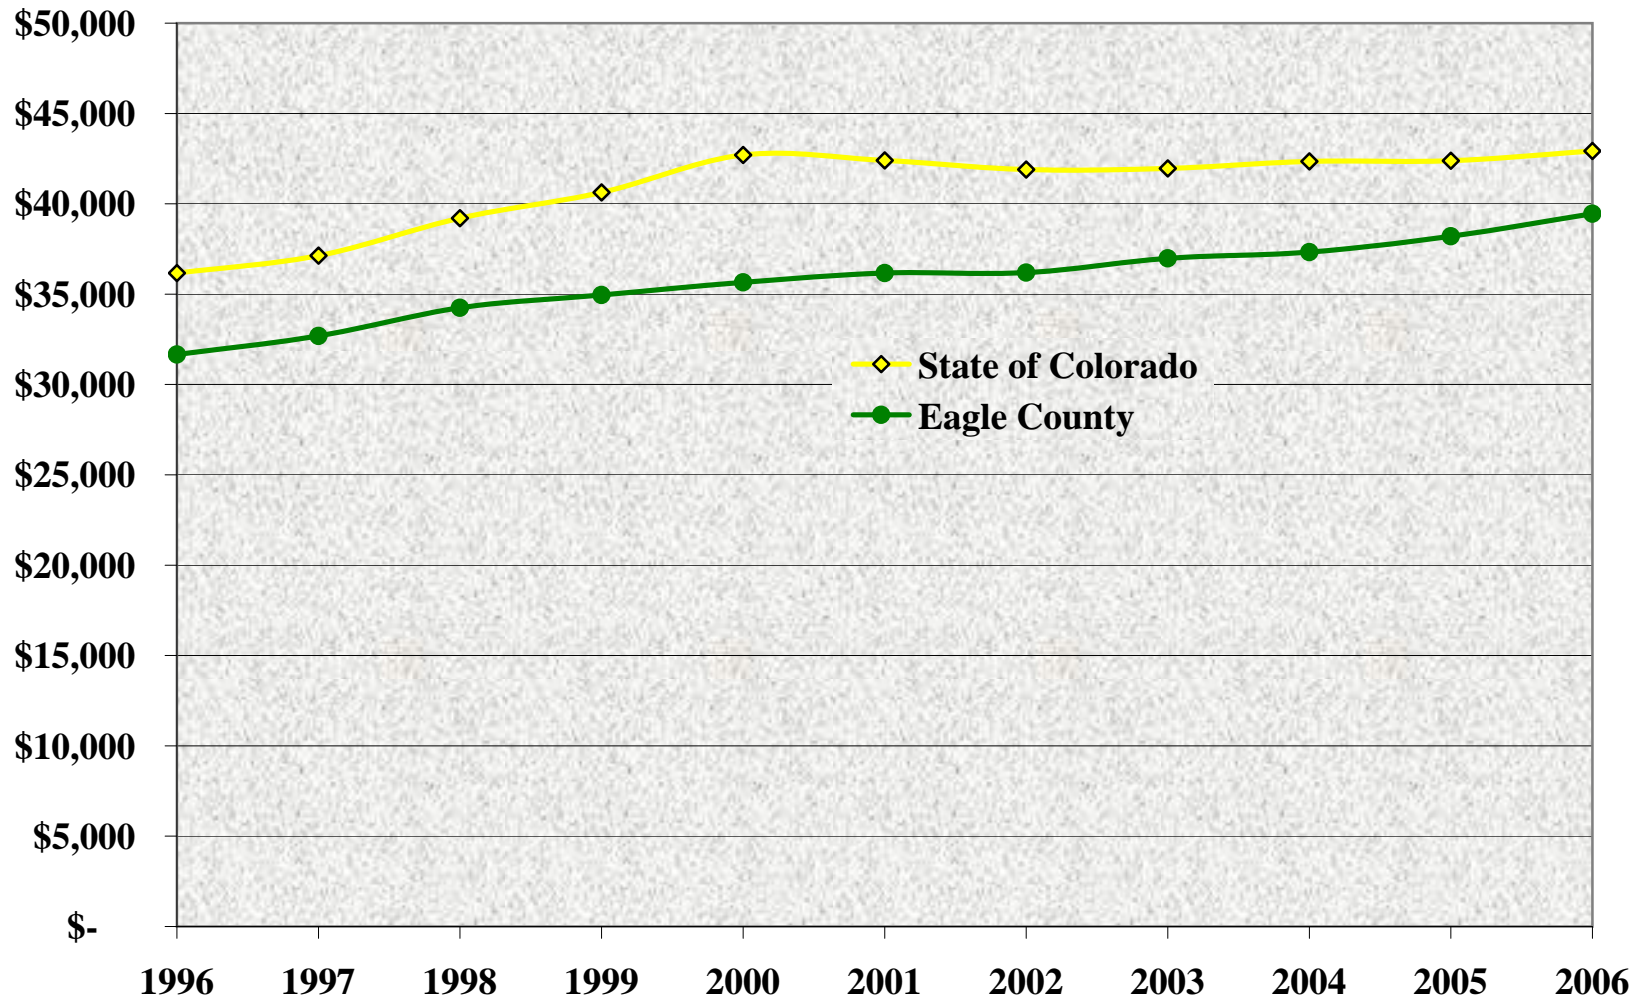

## Eagle County: Total Population by Age Group, 1996-2007

Source: Colorado Department of Local Affairs, State Demography Office, 2008.

## Eagle County: Ethnicity of Total Population, 2000 to 2005

Source: U.S. Census Bureau, County Population Estimates, July 1, 2000 to July 1 2005.

## Eagle County: Average Wage per Job, 1996 to 2006

Source: U.S. Bureau of Economic Analysis, 2008. Note: Wages are in real dollars, where 2006=100.