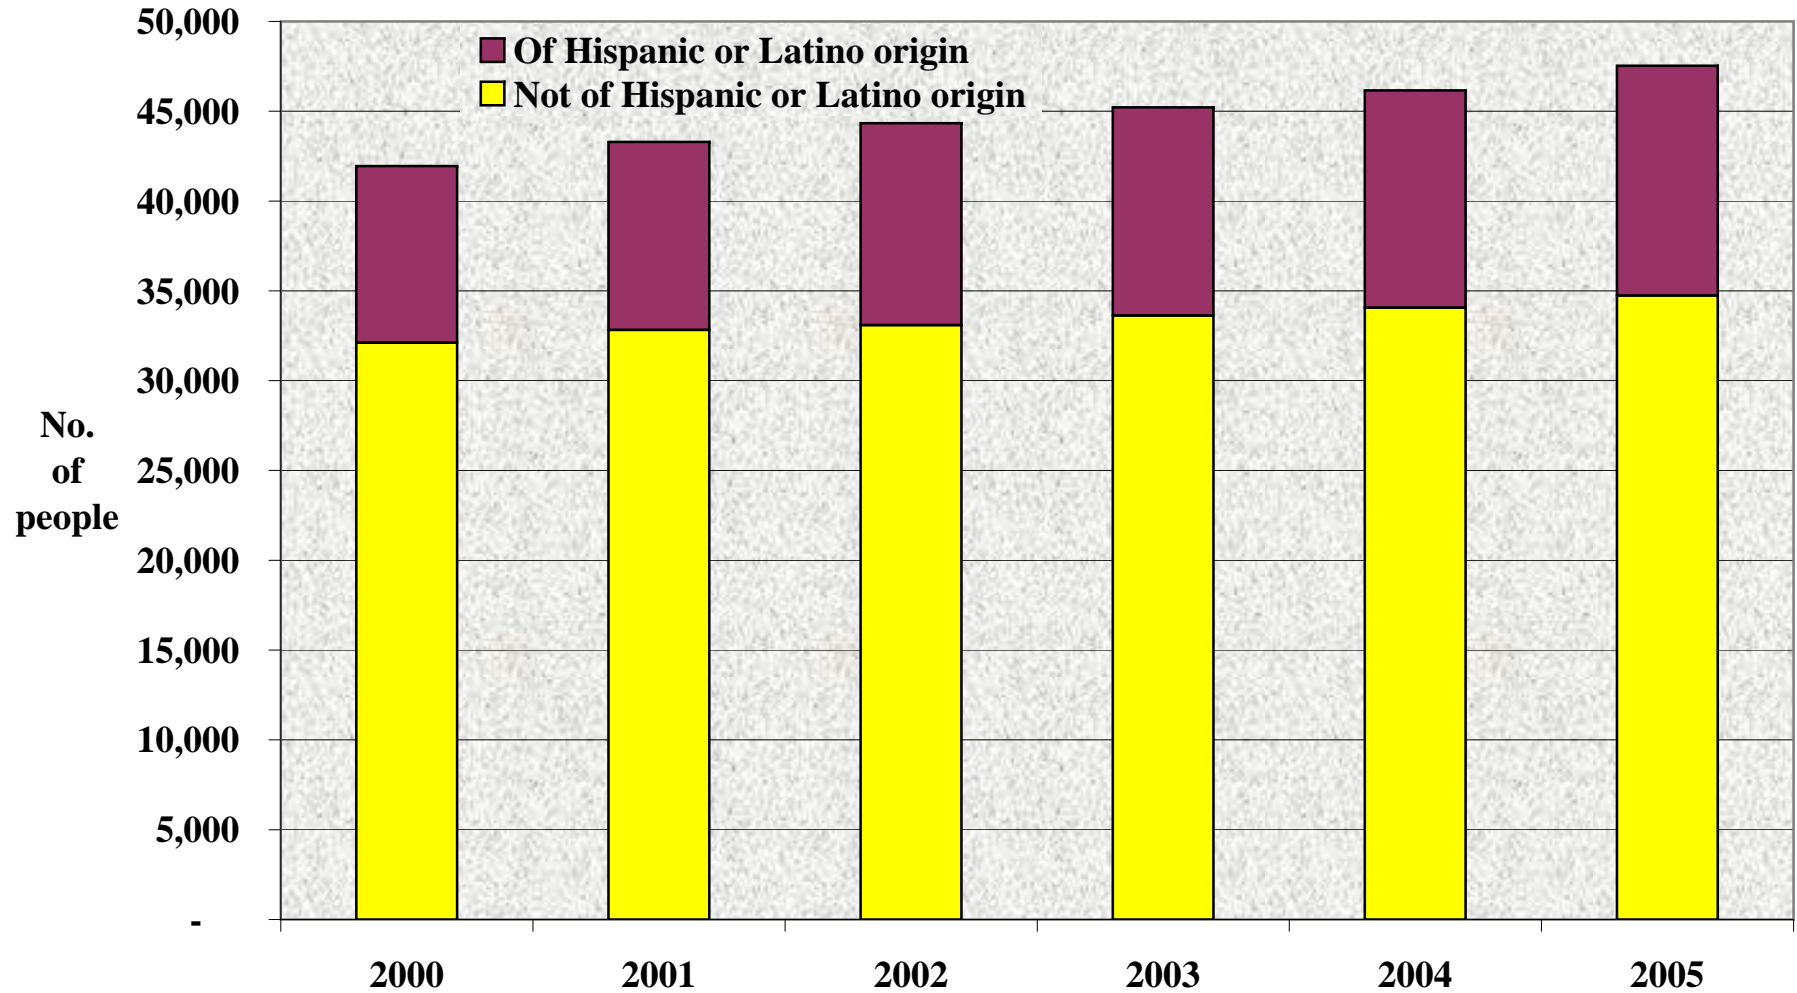

## Eagle County: Total Population by Age Group, 1996-2007

Source: Colorado Department of Local Affairs, State Demography Office, 2008.

## Eagle County: Ethnicity of Total Population, 2000 to 2005

Source: U.S. Census Bureau, County Population Estimates, July 1, 2000 to July 1 2005.

## Eagle County: Average Wage per Job, 1996 to 2006

Source: U.S. Bureau of Economic Analysis, 2008. Note: Wages are in real dollars, where 2006=100.