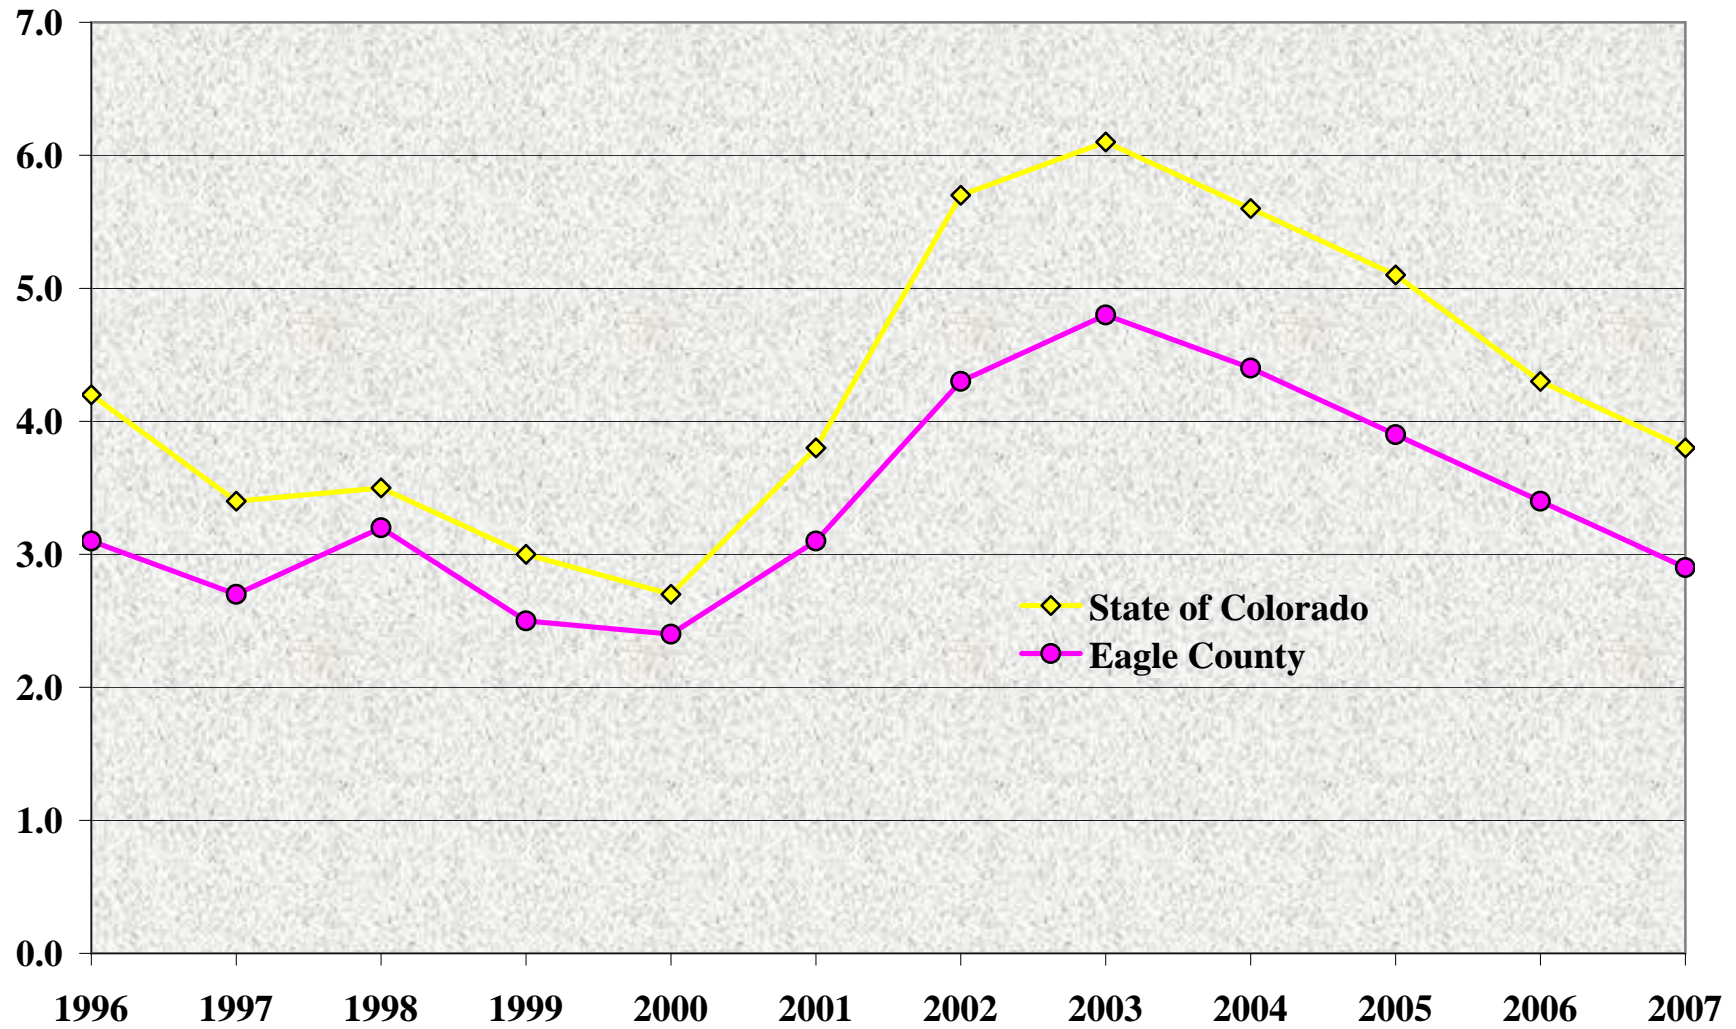

Eagle County: Average Annual Unemployment Rate, 1996-2007

Source: Colorado Department of Labor and Employment, 2008.