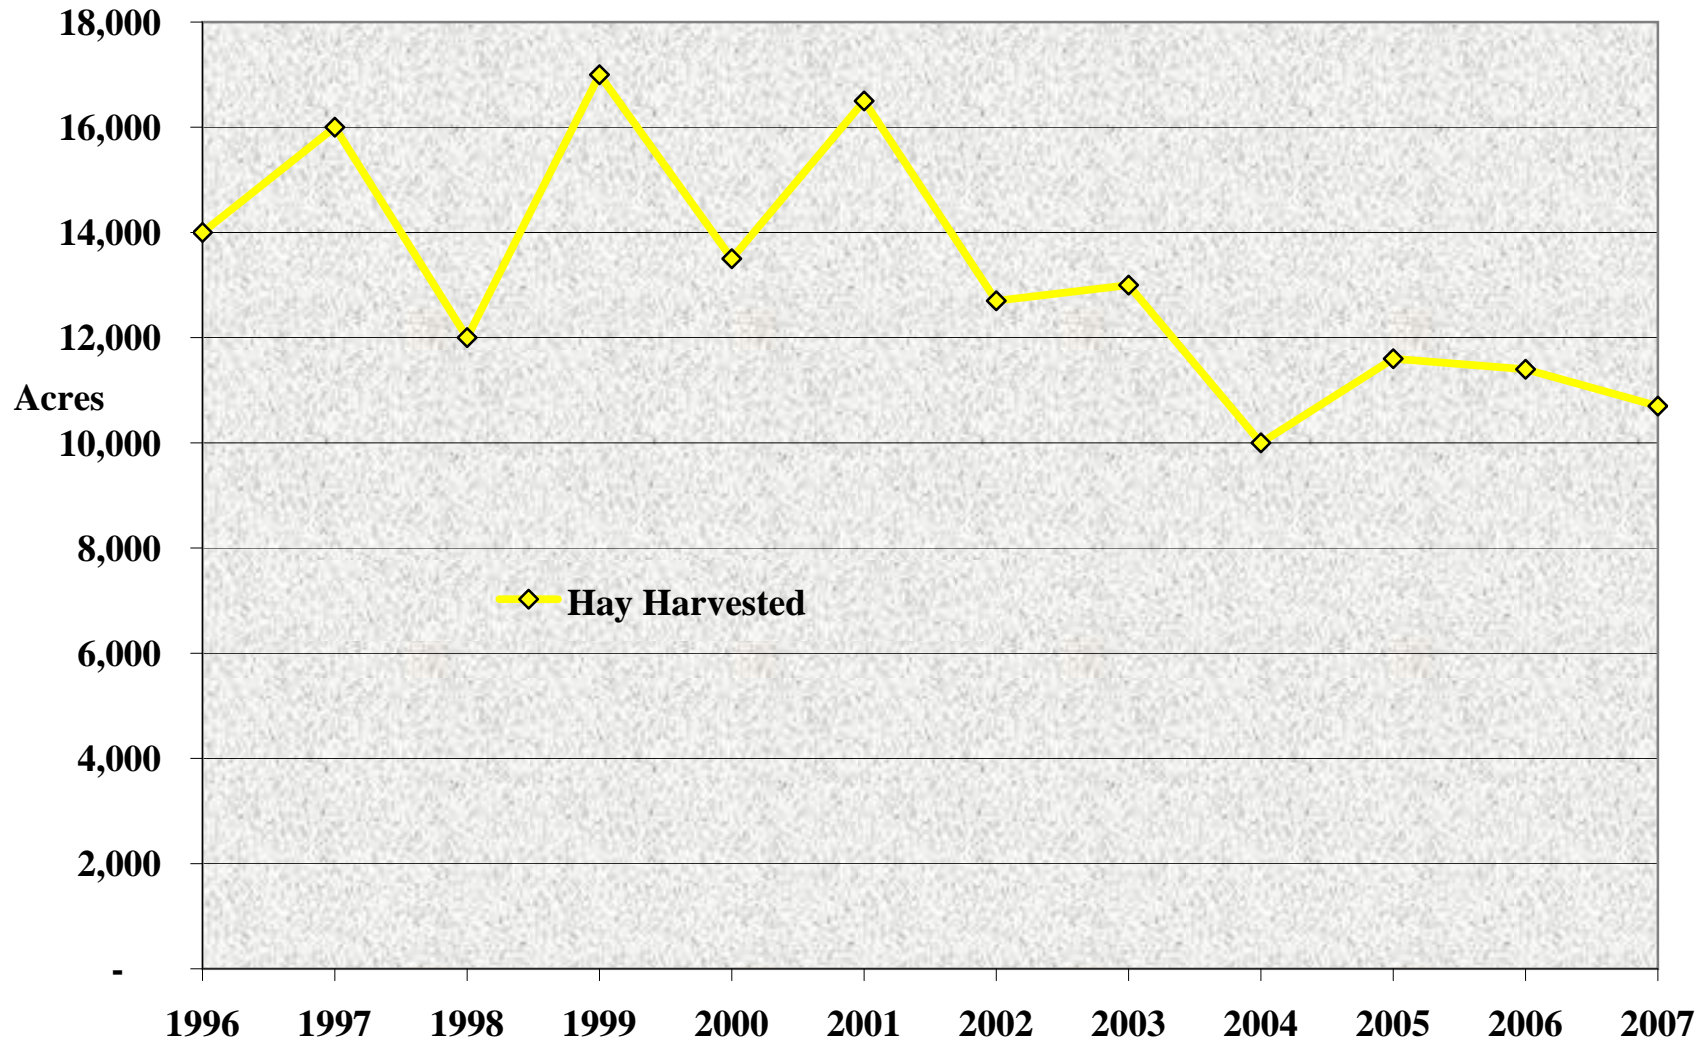

## Eagle County: Average Wage per Job, 1996 to 2006

Source: U.S. Bureau of Economic Analysis, 2008. Note: Wages are in real dollars, where 2006=100.

## Eagle County: Average Annual Unemployment Rate, 1996-2007

Source: Colorado Department of Labor and Employment, 2008.

## Eagle County: Sources of Per Capita Income, 1996-2006

Source: U.S. Bureau of Economic Analysis, 2008. Note: All values in 2006 dollars.

## Eagle County: Acres Planted & Harvested, 1996 to 2007

Source: Colorado Agricultural Statistics Service, 2008.