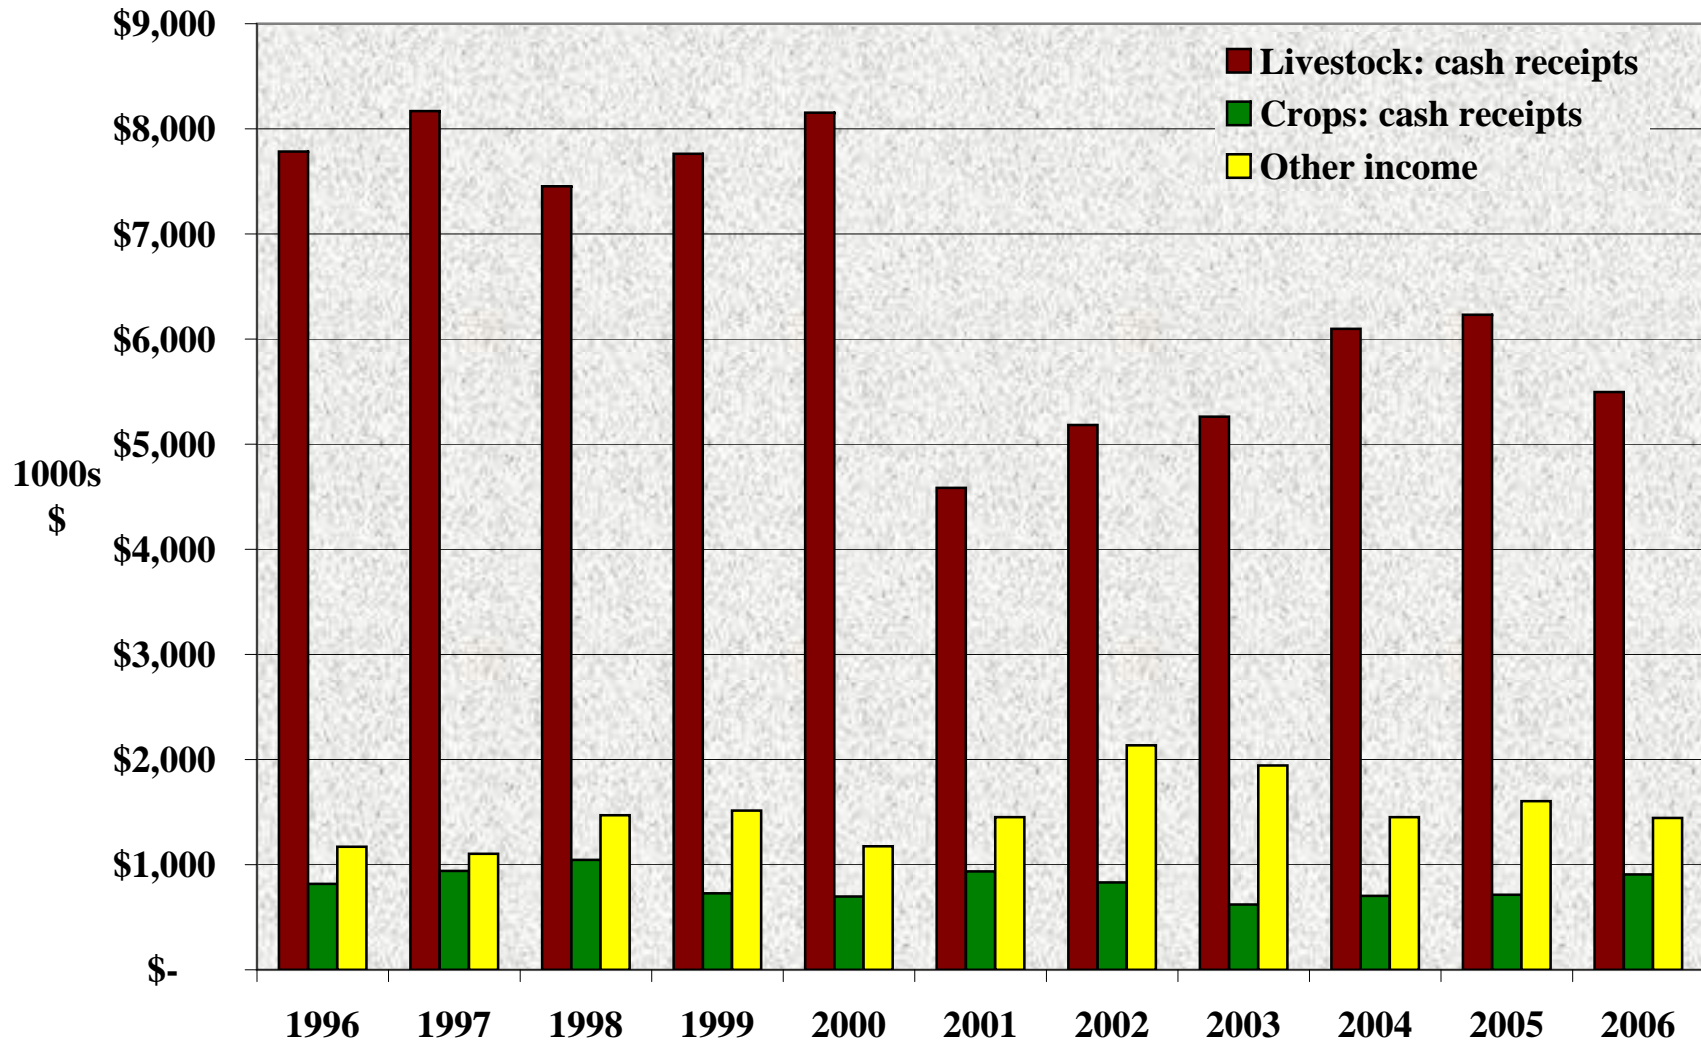

## Eagle County: Sources of Per Capita Income, 1996-2006

Source: U.S. Bureau of Economic Analysis, 2008. Note: All values in 2006 dollars.

## Eagle County: Acres Planted & Harvested, 1996 to 2007

Source: Colorado Agricultural Statistics Service, 2008.

## Eagle County: Sources of Farm Income, 1996 to 2006

Source: National Ag Statistics Service, 2008. Note: All income data in real dollars, where 2006=100.