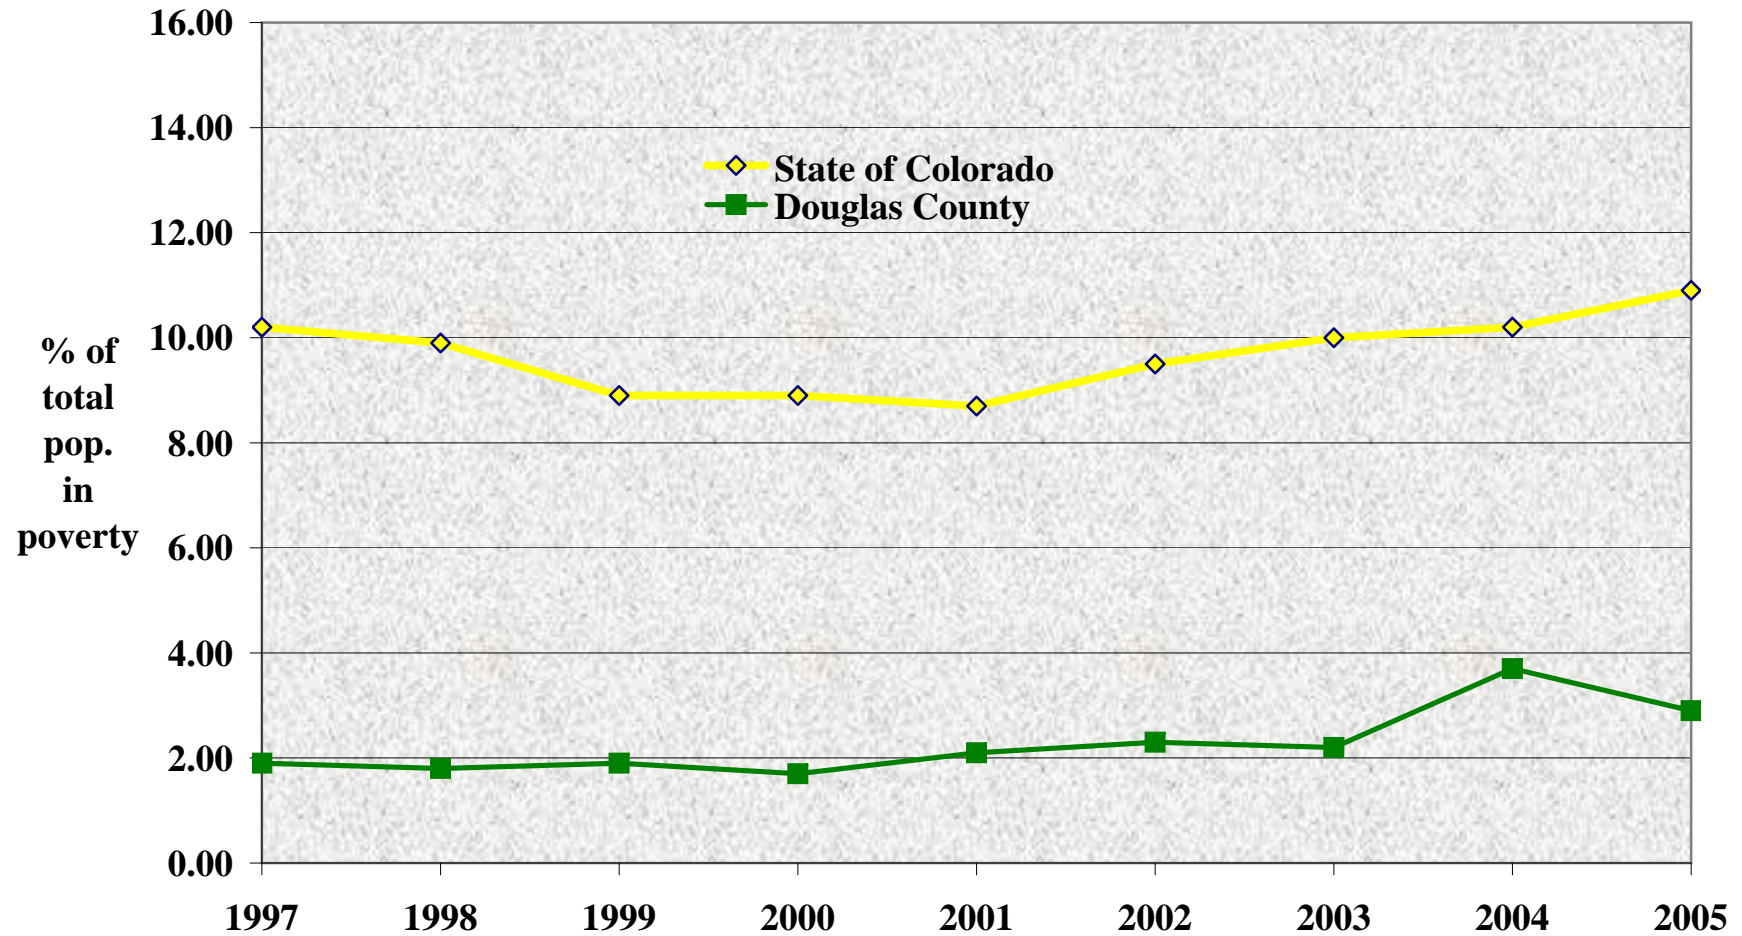

Douglas County: Average Wage per Job, 1996 to 2006

Source: U.S. Bureau of Economic Analysis, 2008. Note: Wages are in real dollars, where 2006=100.

Douglas County: Average Annual Unemployment Rate, 1996-2007

Source: Colorado Department of Labor and Employment, 2008.

Douglas County: Sources of Per Capita Income, 1996-2006

Source: U.S. Bureau of Economic Analysis, 2008. Note: All values in 2006 dollars.

Douglas County: Acres Planted & Harvested, 1996 to 2007

Source: Colorado Agricultural Statistics Service, 2008.

Douglas County: Sources of Farm Income, 1996 to 2006

Source: National Ag Statistics Service, 2008. Note: All income data in real dollars, where 2006=100.

Douglas County: Estimated Poverty Rate, 1997 to 2005

Source: U.S. Census Bureau, Small Area Income and Poverty Estimates. Note that each data point is associated with a confidence level.

Douglas County: Percent of Those Under 18 in Poverty, 1997 to 2005