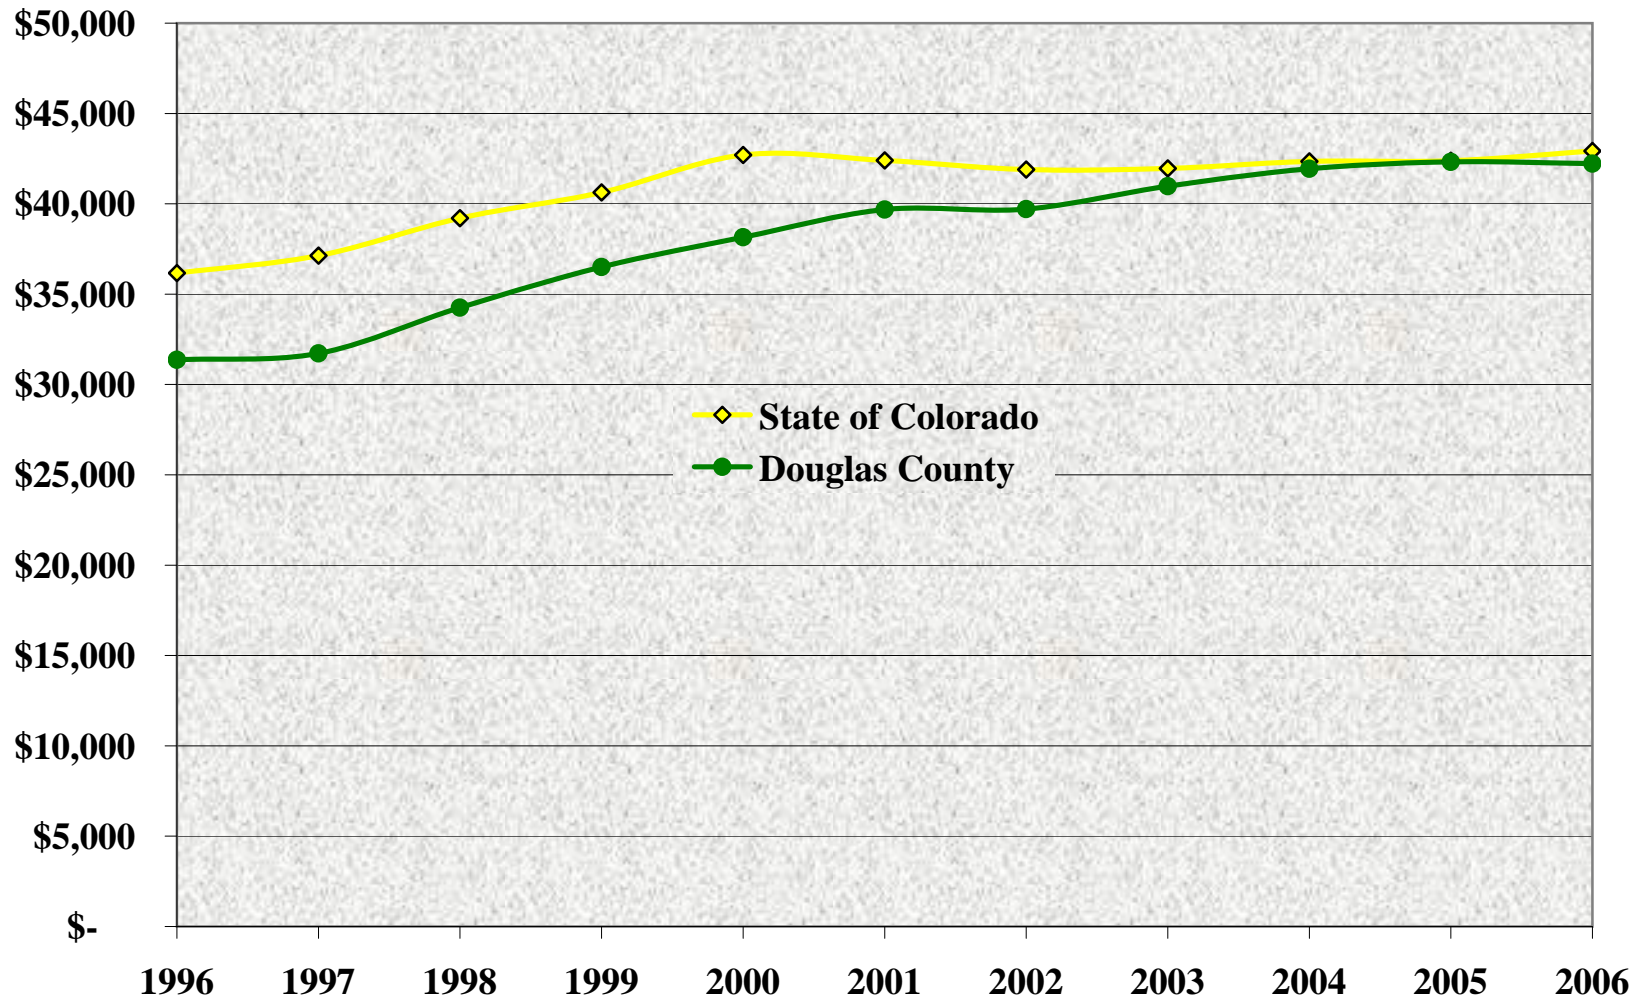

Douglas County: Total Population by Age Group, 1996-2007

Source: Colorado Department of Local Affairs, State Demography Office, 2008.

Douglas County: Ethnicity of Total Population, 2000 to 2005

Source: U.S. Census Bureau, County Population Estimates, July 1, 2000 to July 1 2005.

Douglas County: Average Wage per Job, 1996 to 2006

Source: U.S. Bureau of Economic Analysis, 2008. Note: Wages are in real dollars, where 2006=100.

Douglas County: Average Annual Unemployment Rate, 1996-2007

Source: Colorado Department of Labor and Employment, 2008.

Douglas County: Sources of Per Capita Income, 1996-2006

Source: U.S. Bureau of Economic Analysis, 2008. Note: All values in 2006 dollars.

Douglas County: Acres Planted & Harvested, 1996 to 2007

Douglas County: Estimated Poverty Rate, 1997 to 2005

Source: U.S. Census Bureau, Small Area Income and Poverty Estimates. Note that each data point is associated with a confidence level.

Douglas County: Percent of Those Under 18 in Poverty, 1997 to 2005