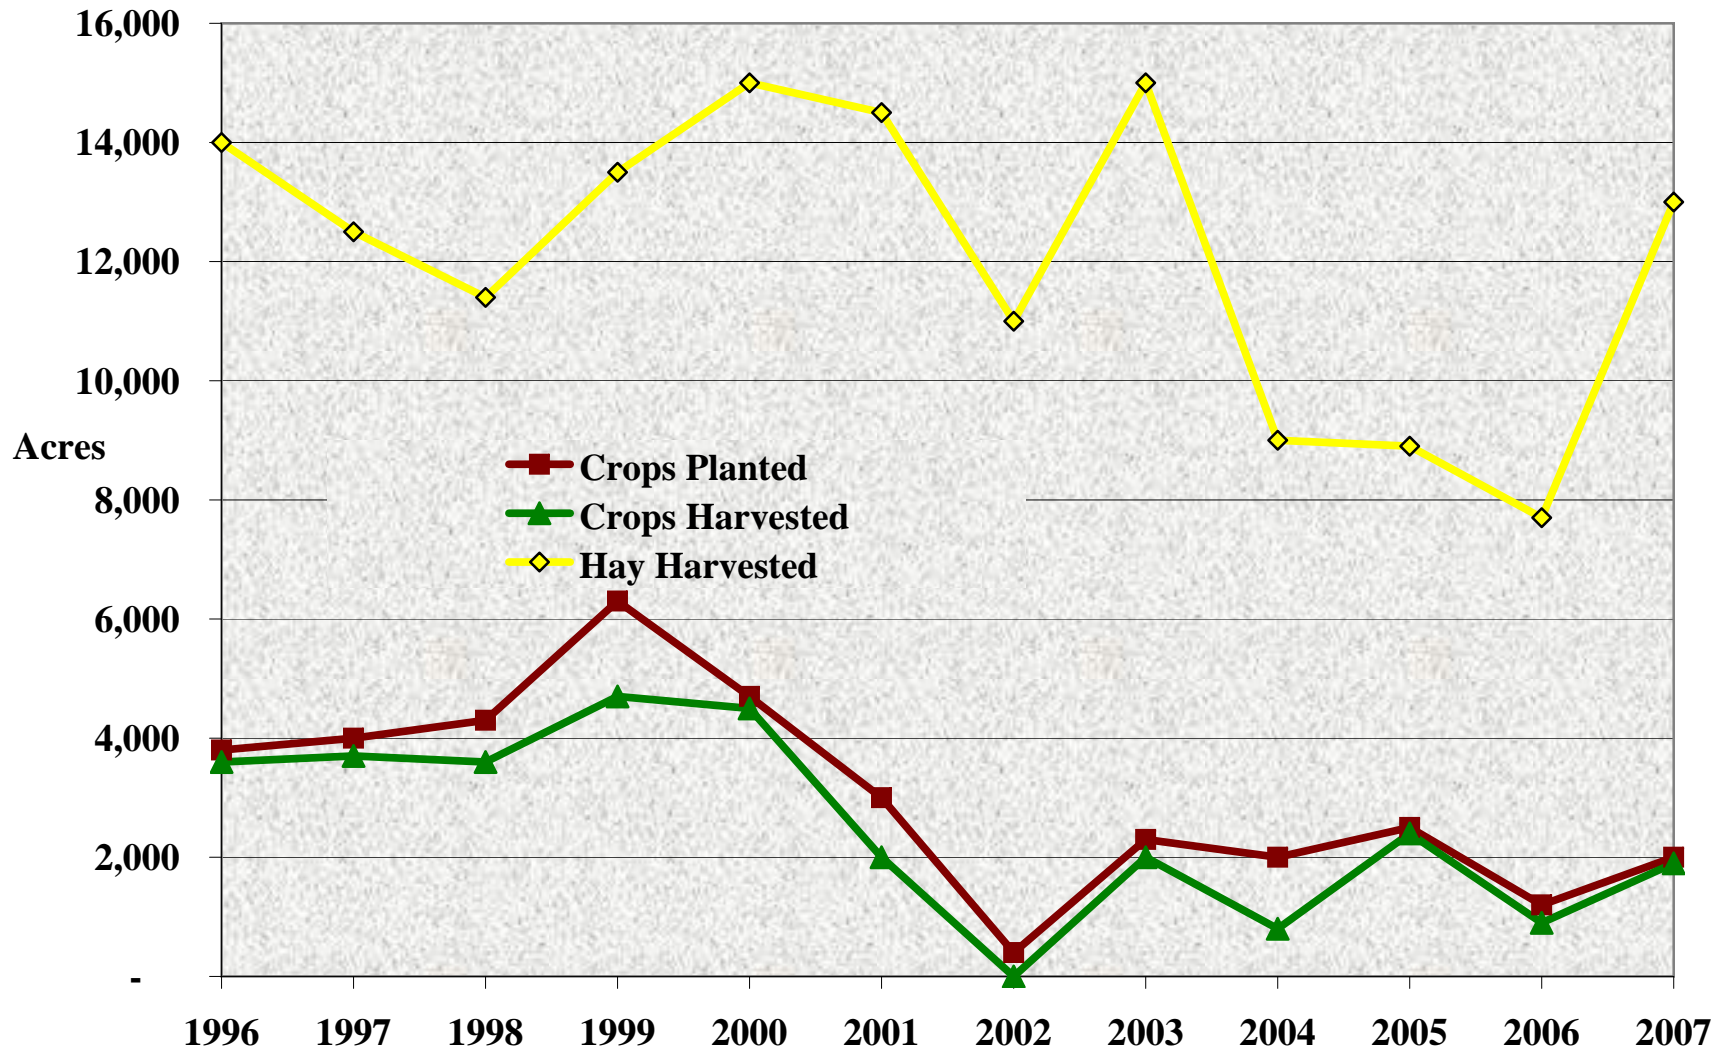

Douglas County: Average Wage per Job, 1996 to 2006

Source: U.S. Bureau of Economic Analysis, 2008. Note: Wages are in real dollars, where 2006=100.

Douglas County: Average Annual Unemployment Rate, 1996-2007

Source: Colorado Department of Labor and Employment, 2008.

Douglas County: Sources of Per Capita Income, 1996-2006

Source: U.S. Bureau of Economic Analysis, 2008. Note: All values in 2006 dollars.

Douglas County: Acres Planted & Harvested, 1996 to 2007