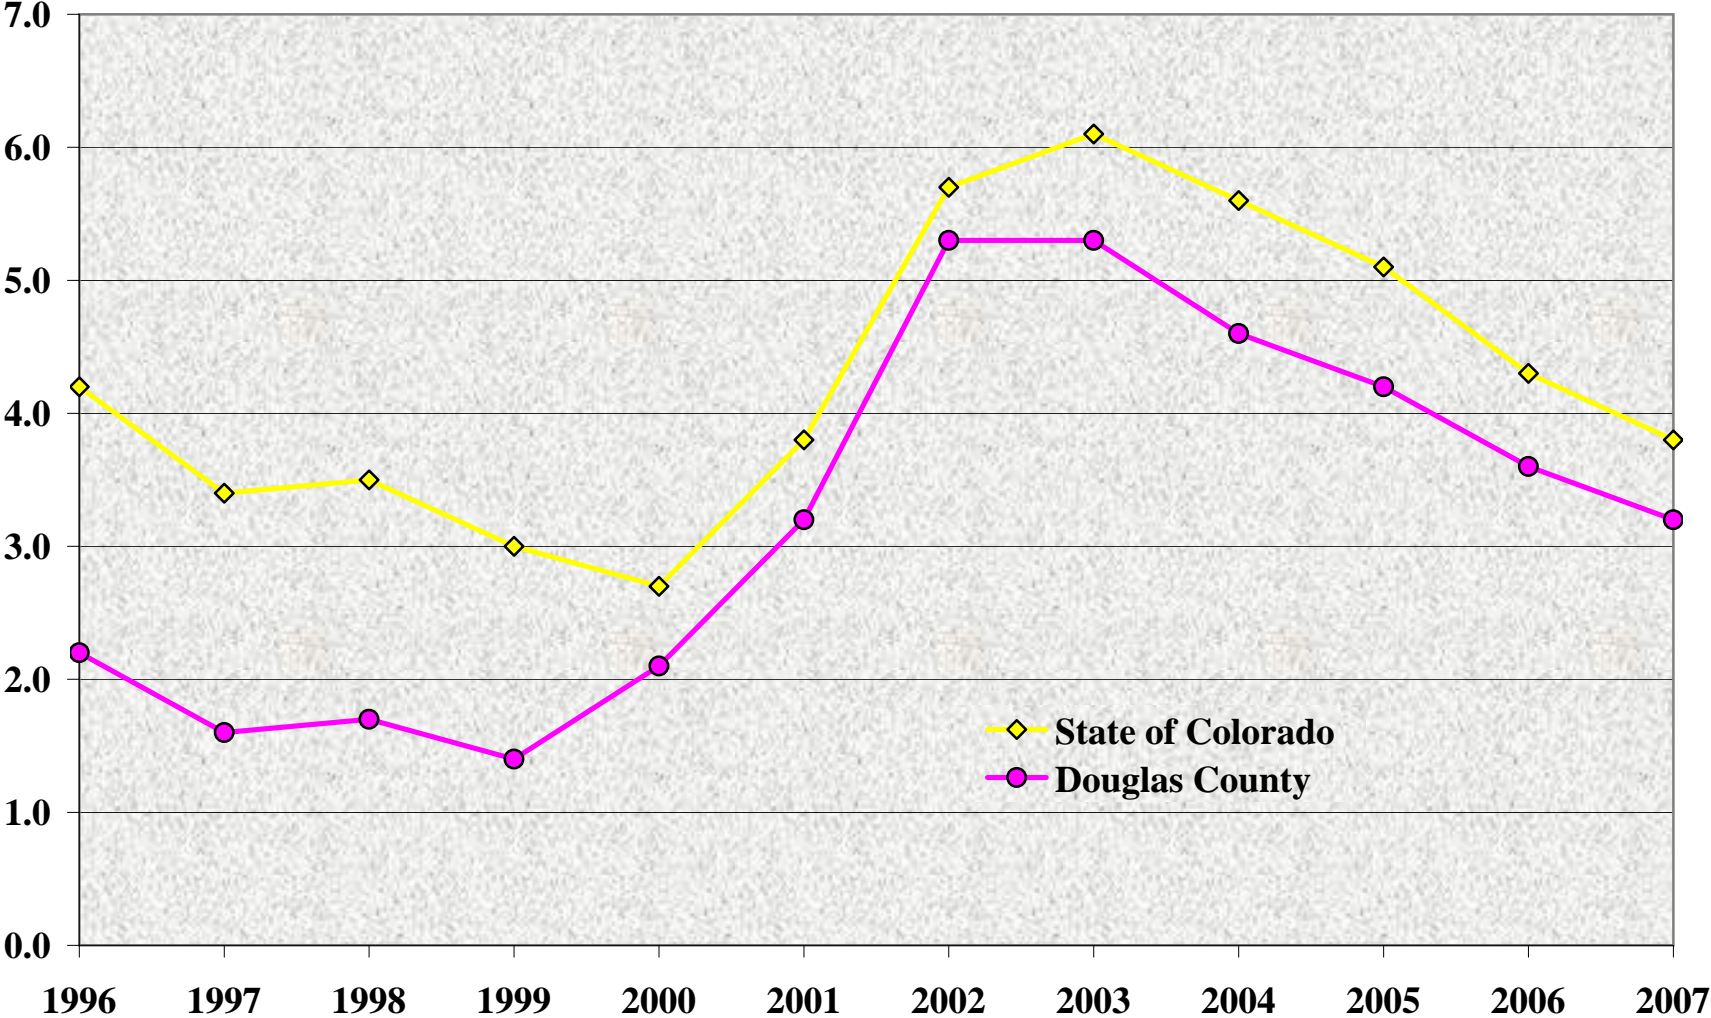

Douglas County: Total Population by Age Group, 1996-2007

Source: Colorado Department of Local Affairs, State Demography Office, 2008.

Douglas County: Ethnicity of Total Population, 2000 to 2005

Source: U.S. Census Bureau, County Population Estimates, July 1, 2000 to July 1 2005.

Douglas County: Average Wage per Job, 1996 to 2006

Source: U.S. Bureau of Economic Analysis, 2008. Note: Wages are in real dollars, where 2006=100.

Douglas County: Average Annual Unemployment Rate, 1996-2007

Source: Colorado Department of Labor and Employment, 2008.

Douglas County: Sources of Per Capita Income, 1996-2006

Source: U.S. Bureau of Economic Analysis, 2008. Note: All values in 2006 dollars.

Douglas County: Acres Planted & Harvested, 1996 to 2007

Douglas County: Estimated Poverty Rate, 1997 to 2005

Source: U.S. Census Bureau, Small Area Income and Poverty Estimates. Note that each data point is associated with a confidence level.

Douglas County: Percent of Those Under 18 in Poverty, 1997 to 2005