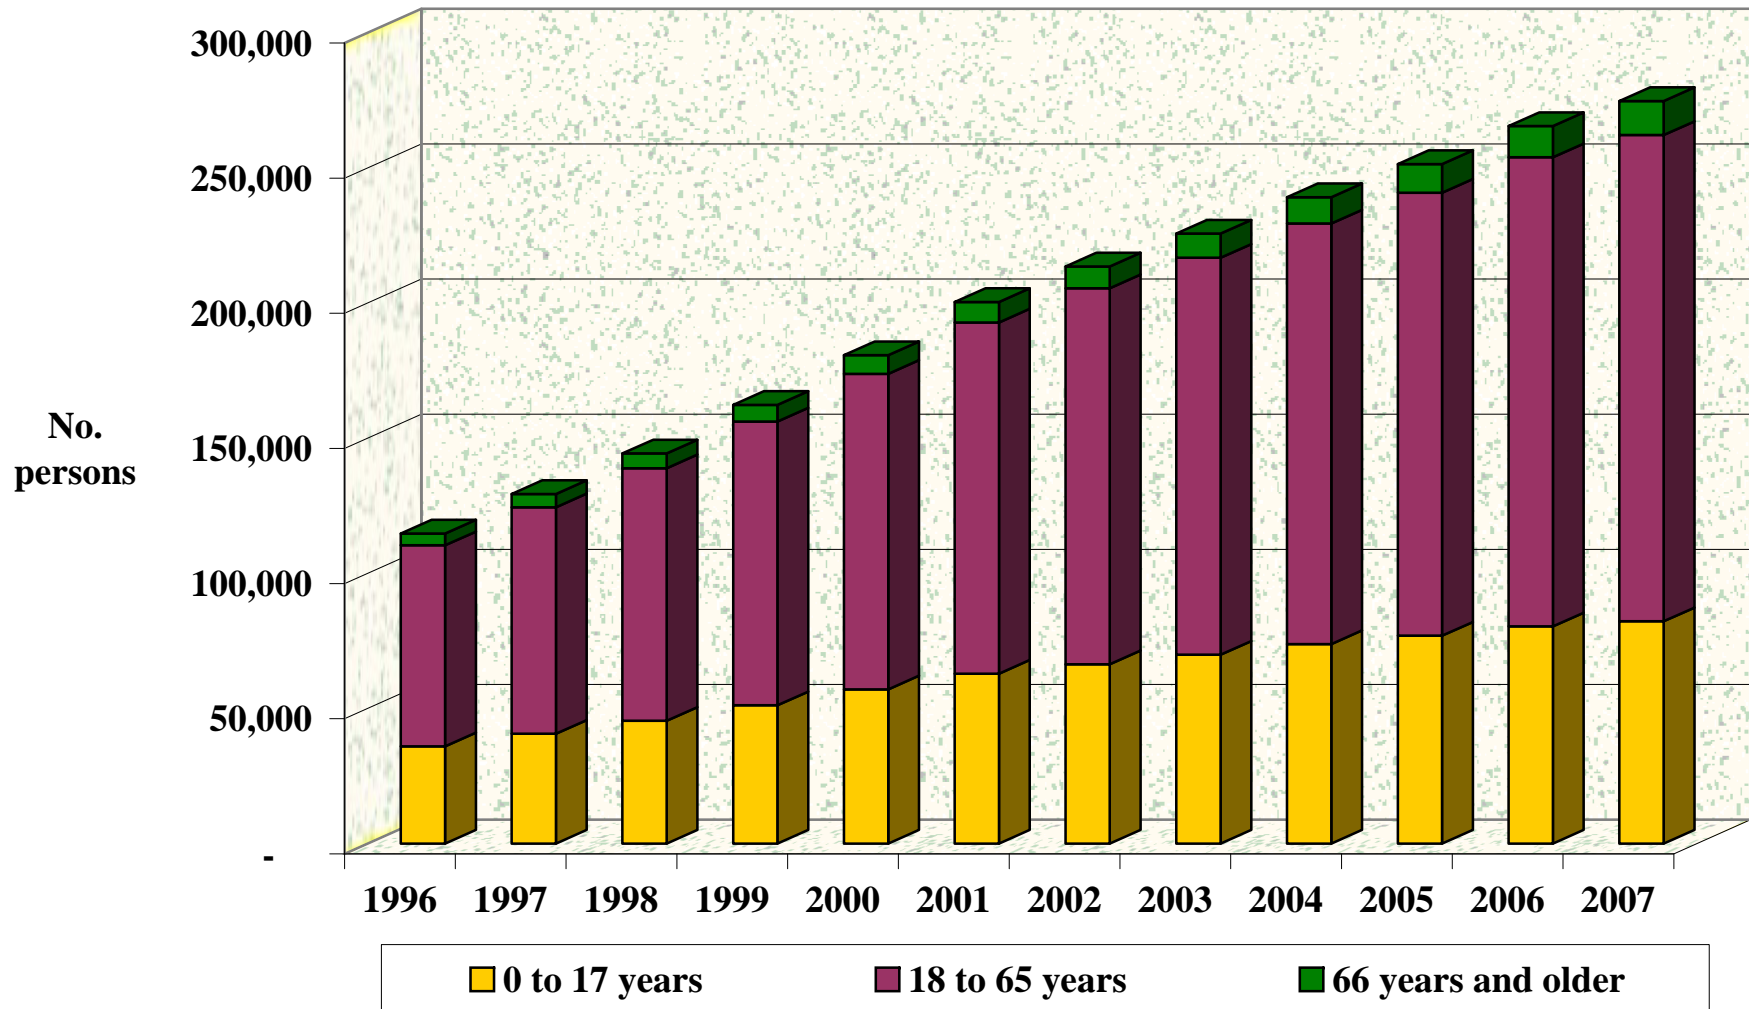

Douglas County: Total Population by Age Group, 1996-2007

Source: Colorado Department of Local Affairs, State Demography Office, 2008.

Douglas County: Ethnicity of Total Population, 2000 to 2005

Source: U.S. Census Bureau, County Population Estimates, July 1, 2000 to July 1 2005.

Douglas County: Average Wage per Job, 1996 to 2006

Source: U.S. Bureau of Economic Analysis, 2008. Note: Wages are in real dollars, where 2006=100.

Douglas County: Average Annual Unemployment Rate, 1996-2007

Source: Colorado Department of Labor and Employment, 2008.

Douglas County: Sources of Per Capita Income, 1996-2006

Source: U.S. Bureau of Economic Analysis, 2008. Note: All values in 2006 dollars.

Douglas County: Acres Planted & Harvested, 1996 to 2007

Douglas County: Estimated Poverty Rate, 1997 to 2005

Source: U.S. Census Bureau, Small Area Income and Poverty Estimates. Note that each data point is associated with a confidence level.

Douglas County: Percent of Those Under 18 in Poverty, 1997 to 2005