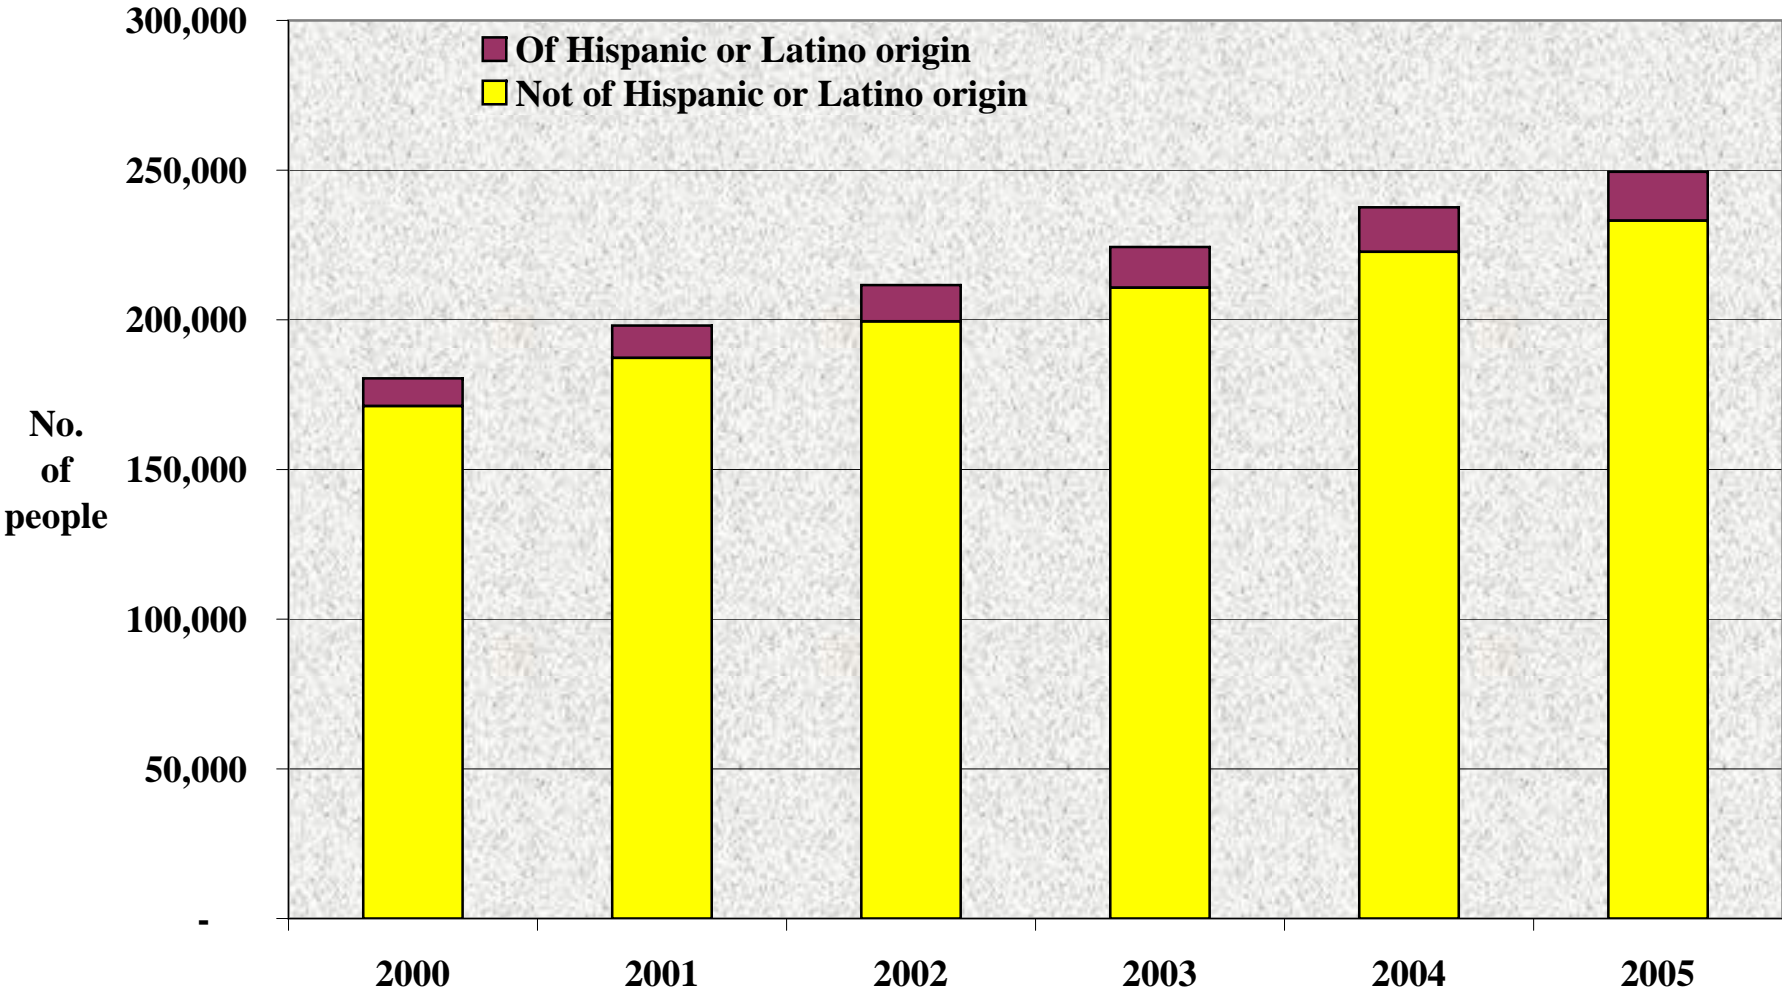

Douglas County: Total Population by Age Group, 1996-2007

Source: Colorado Department of Local Affairs, State Demography Office, 2008.

Douglas County: Ethnicity of Total Population, 2000 to 2005

Source: U.S. Census Bureau, County Population Estimates, July 1, 2000 to July 1 2005.

Douglas County: Average Wage per Job, 1996 to 2006

Source: U.S. Bureau of Economic Analysis, 2008. Note: Wages are in real dollars, where 2006=100.

Douglas County: Average Annual Unemployment Rate, 1996-2007

Source: Colorado Department of Labor and Employment, 2008.

Douglas County: Sources of Per Capita Income, 1996-2006

Source: U.S. Bureau of Economic Analysis, 2008. Note: All values in 2006 dollars.

Douglas County: Acres Planted & Harvested, 1996 to 2007