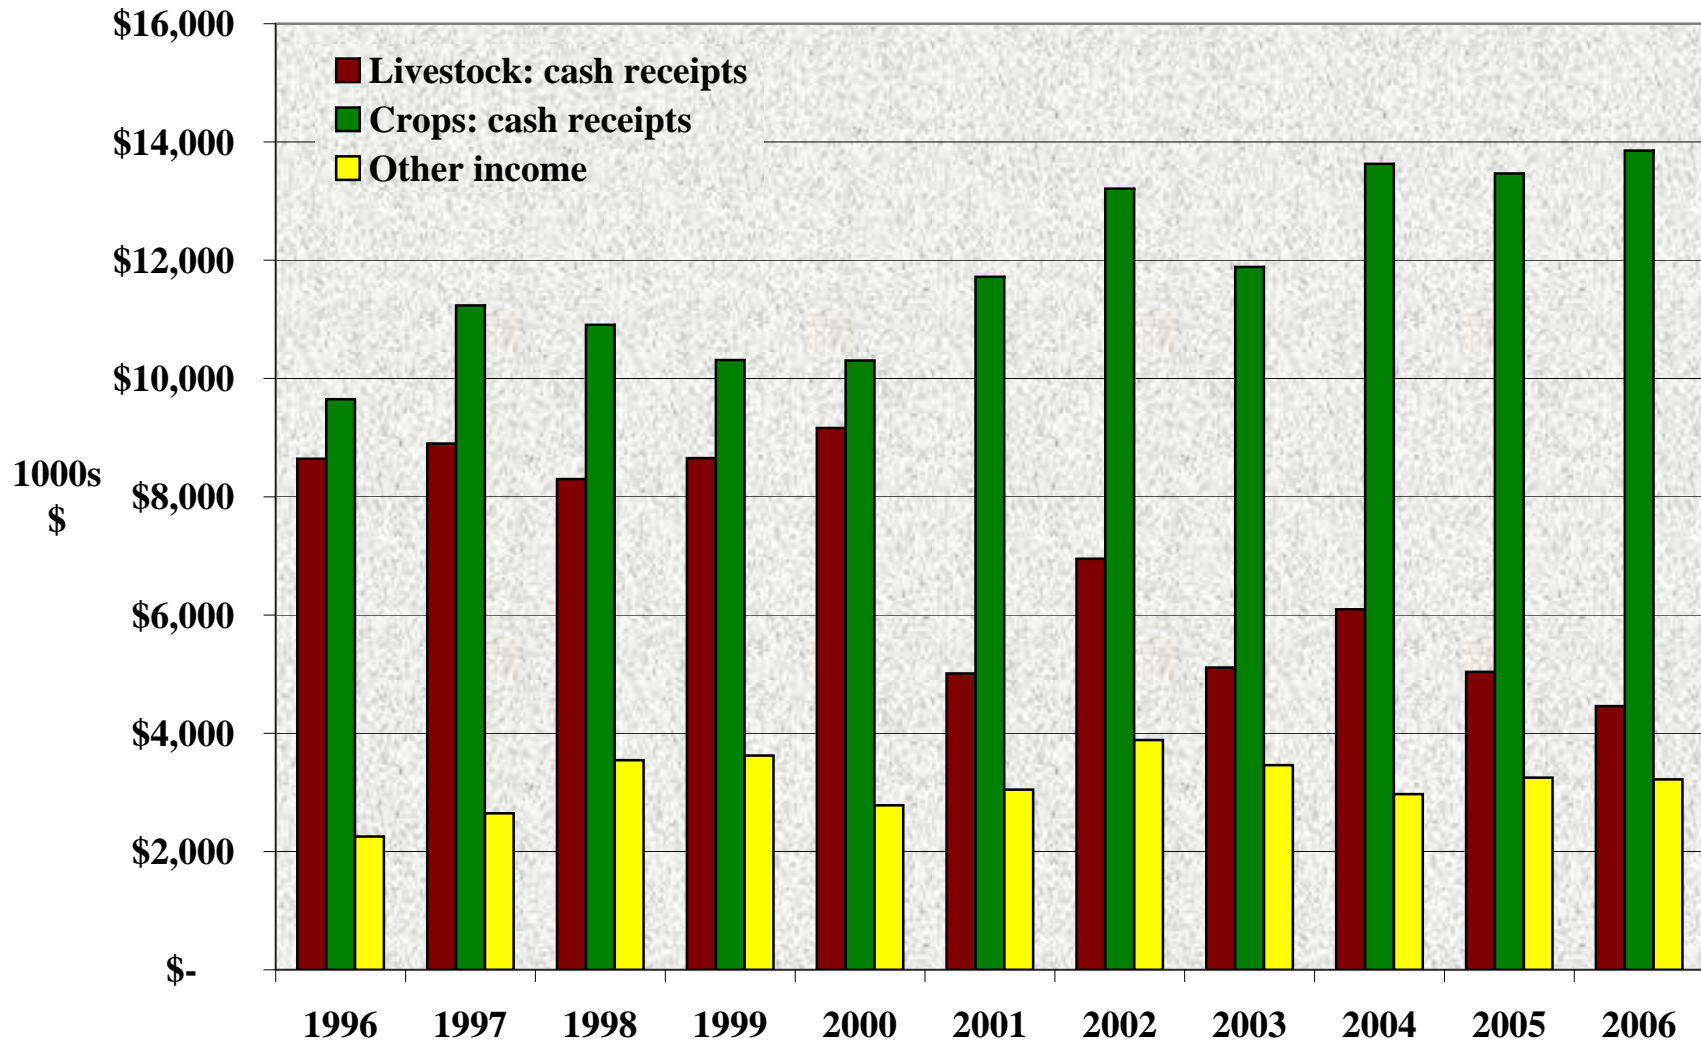

Douglas County: Average Wage per Job, 1996 to 2006

Source: U.S. Bureau of Economic Analysis, 2008. Note: Wages are in real dollars, where 2006=100.

Douglas County: Average Annual Unemployment Rate, 1996-2007

Source: Colorado Department of Labor and Employment, 2008.

Douglas County: Sources of Per Capita Income, 1996-2006

Source: U.S. Bureau of Economic Analysis, 2008. Note: All values in 2006 dollars.

Douglas County: Acres Planted & Harvested, 1996 to 2007

Source: Colorado Agricultural Statistics Service, 2008.

Douglas County: Sources of Farm Income, 1996 to 2006

Source: National Ag Statistics Service, 2008. Note: All income data in real dollars, where 2006=100.

Douglas County: Estimated Poverty Rate, 1997 to 2005

Source: U.S. Census Bureau, Small Area Income and Poverty Estimates. Note that each data point is associated with a confidence level.

Douglas County: Percent of Those Under 18 in Poverty, 1997 to 2005