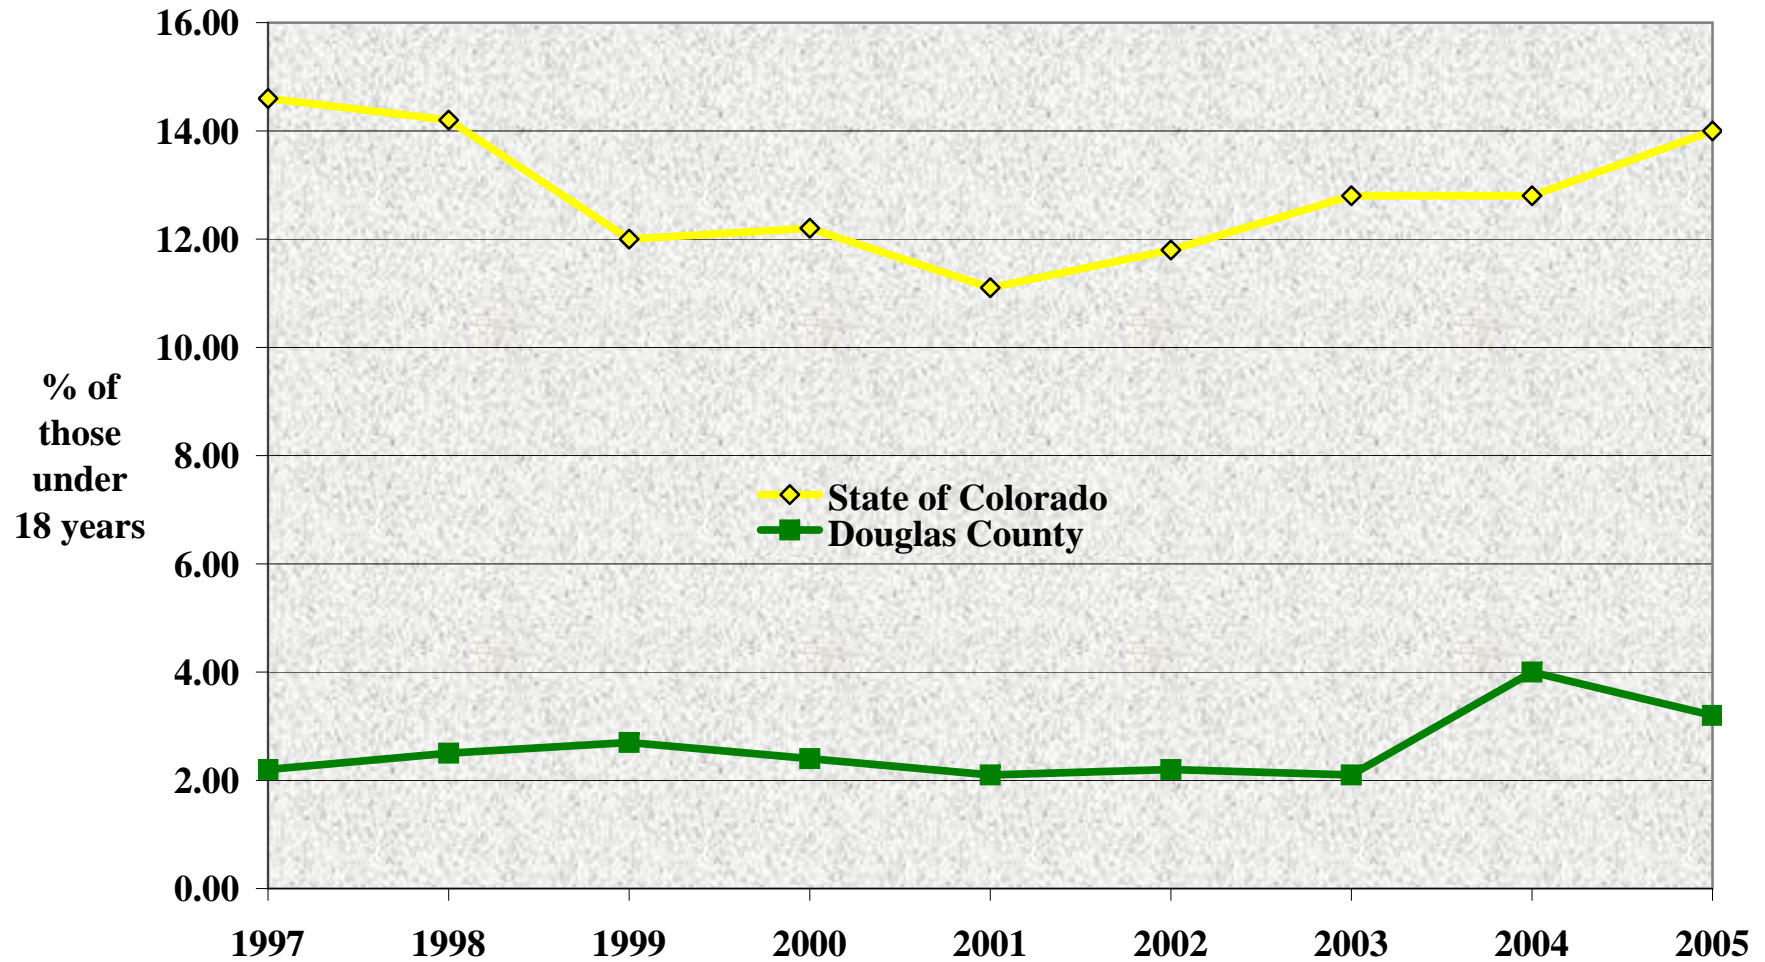

Source: Colorado Department of Labor and Employment, 2008.

Douglas County: Sources of Per Capita Income, 1996-2006

Source: U.S. Bureau of Economic Analysis, 2008. Note: All values in 2006 dollars.

Douglas County: Acres Planted & Harvested, 1996 to 2007

Source: Colorado Agricultural Statistics Service, 2008.

Douglas County: Sources of Farm Income, 1996 to 2006

Source: National Ag Statistics Service, 2008. Note: All income data in real dollars, where 2006=100.

Douglas County: Estimated Poverty Rate, 1997 to 2005

Source: U.S. Census Bureau, Small Area Income and Poverty Estimates. Note that each data point is associated with a confidence level.

Douglas County: Percent of Those Under 18 in Poverty, 1997 to 2005