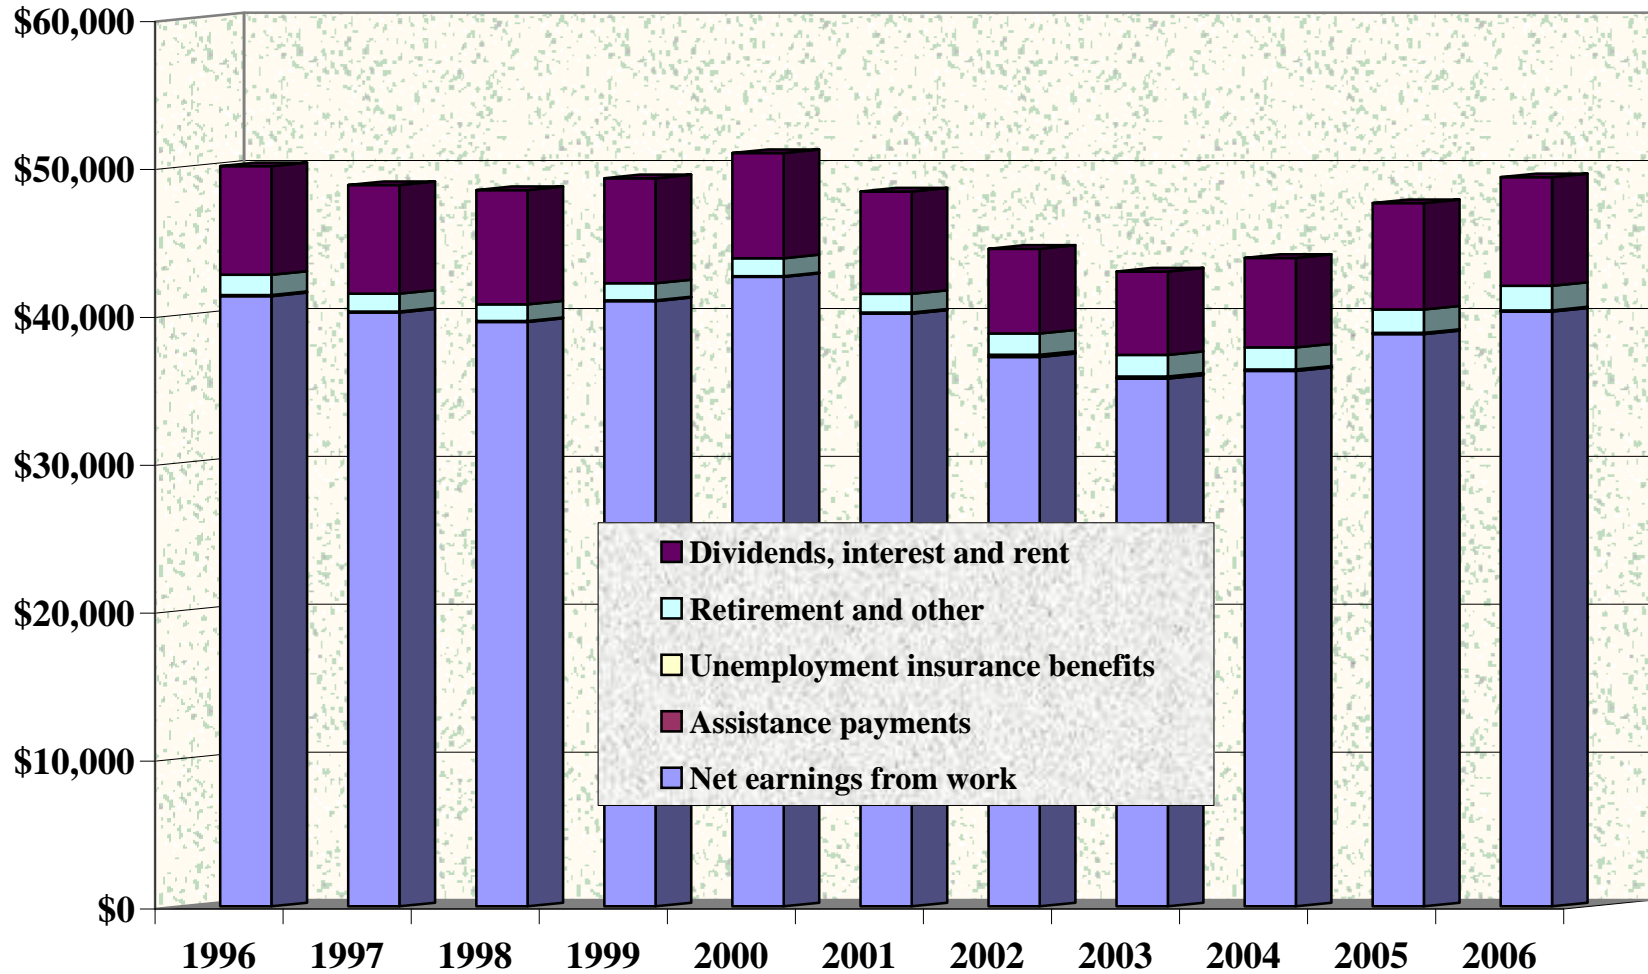

Douglas County: Average Wage per Job, 1996 to 2006

Source: U.S. Bureau of Economic Analysis, 2008. Note: Wages are in real dollars, where 2006=100.

Douglas County: Average Annual Unemployment Rate, 1996-2007

Source: Colorado Department of Labor and Employment, 2008.

Douglas County: Sources of Per Capita Income, 1996-2006

Source: U.S. Bureau of Economic Analysis, 2008. Note: All values in 2006 dollars.

Douglas County: Acres Planted & Harvested, 1996 to 2007