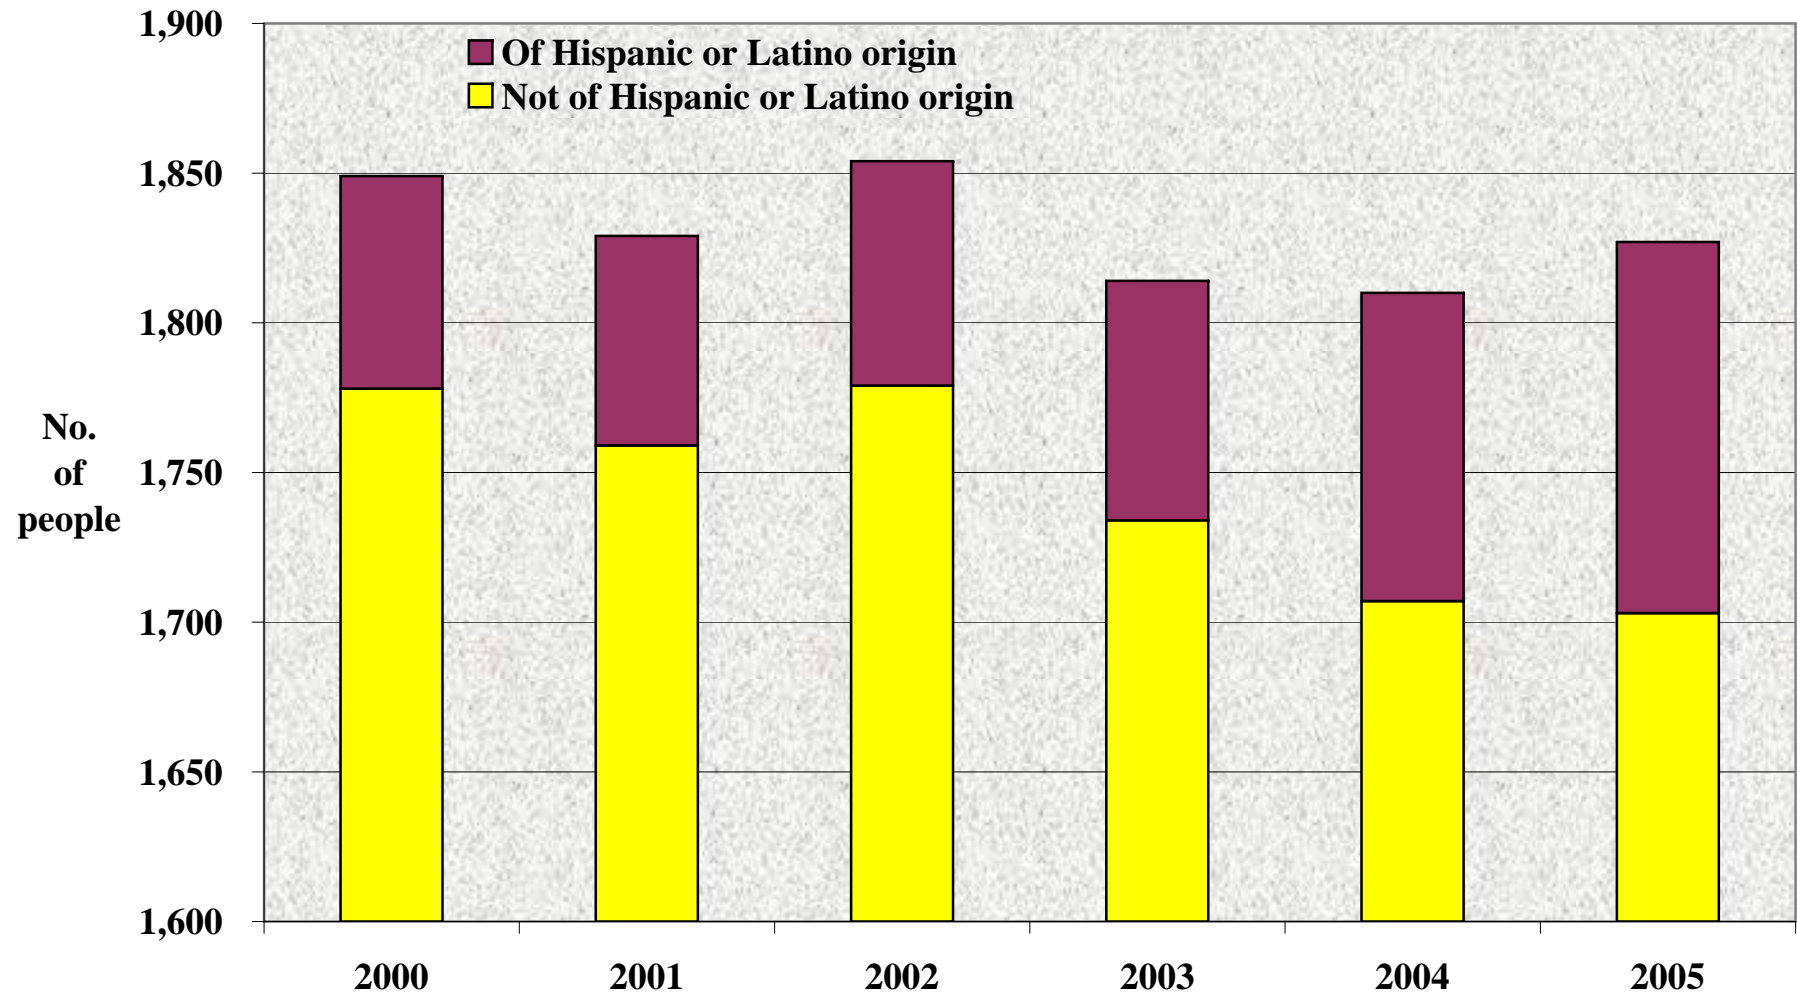

### Dolores County: Total Population by Age Group, 1996-2007

Source: Colorado Department of Local Affairs, State Demography Office, 2008.

## Dolores County: Ethnicity of Total Population, 2000 to 2005

Source: U.S. Census Bureau, County Population Estimates, July 1, 2000 to July 1 2005.

## Dolores County: Average Wage per Job, 1996 to 2006

Source: U.S. Bureau of Economic Analysis, 2008. Note: Wages are in real dollars, where 2006=100.