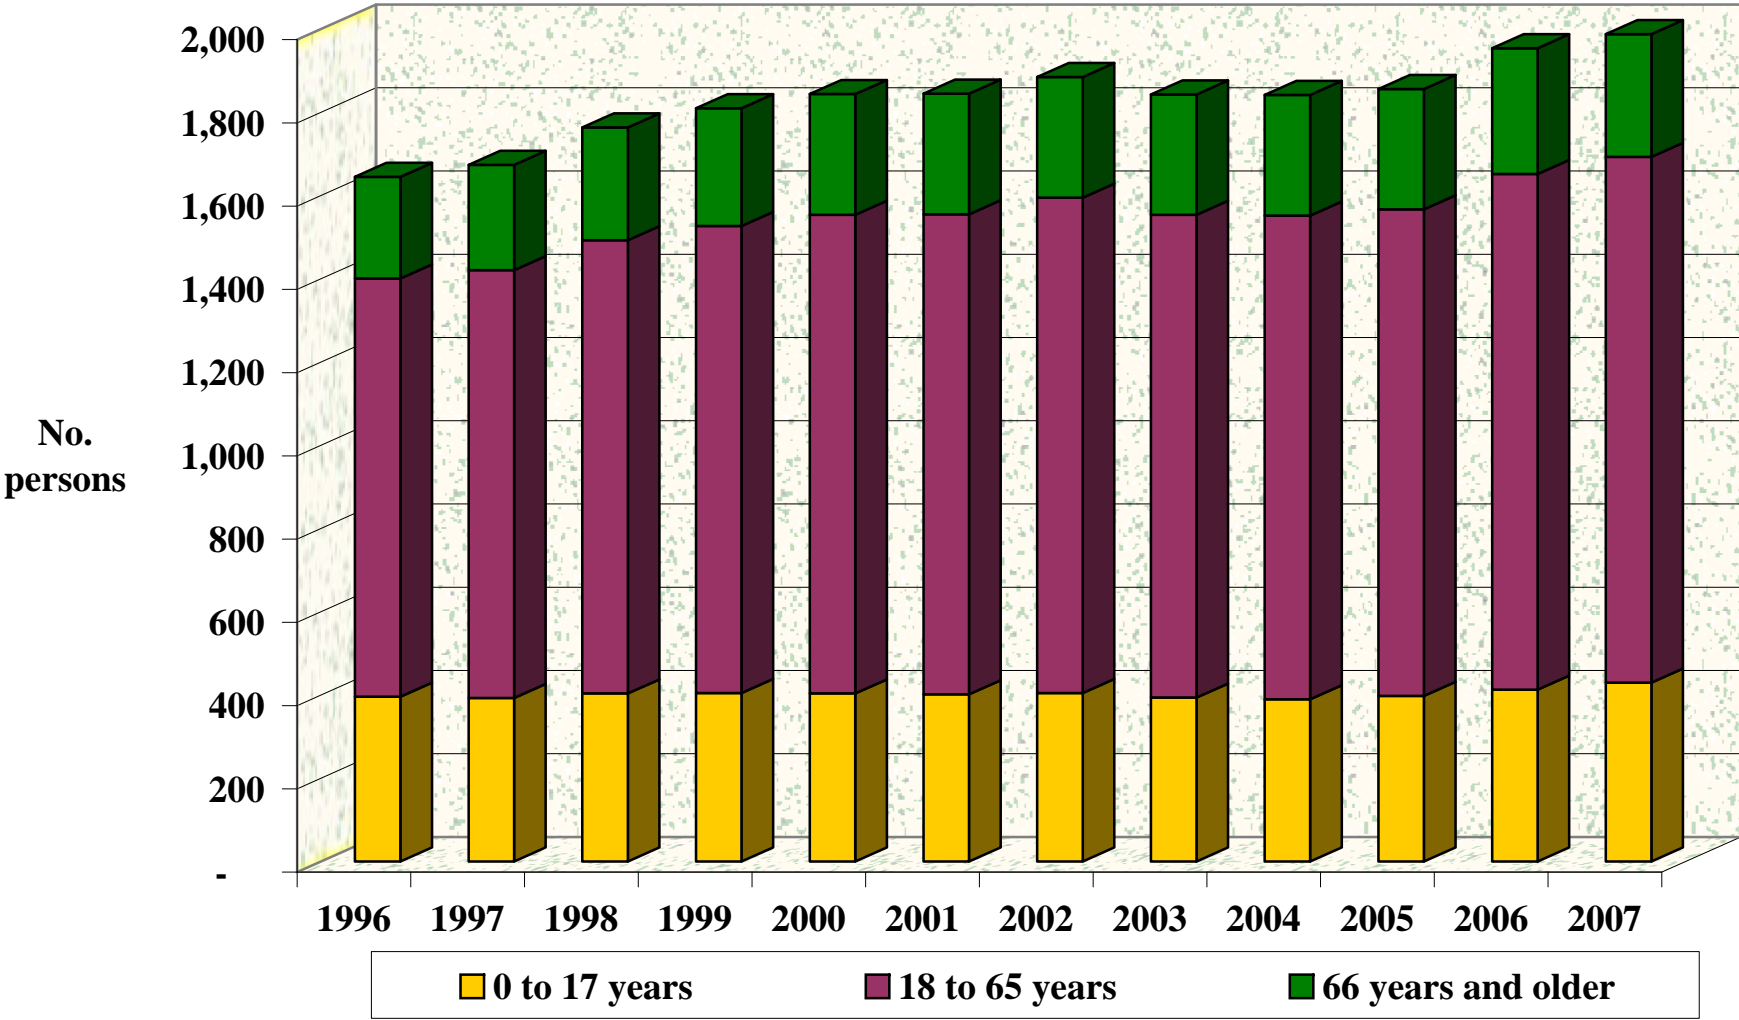

### Dolores County: Total Population by Age Group, 1996-2007

Source: Colorado Department of Local Affairs, State Demography Office, 2008.

## Dolores County: Ethnicity of Total Population, 2000 to 2005

Source: U.S. Census Bureau, County Population Estimates, July 1, 2000 to July 1 2005.

## Dolores County: Average Wage per Job, 1996 to 2006

Source: U.S. Bureau of Economic Analysis, 2008. Note: Wages are in real dollars, where 2006=100.

## Dolores County: Sources of Farm Income, 1996 to 2006

Source: National Ag Statistics Service, 2008. Note: All income data in real dollars, where 2006=100.