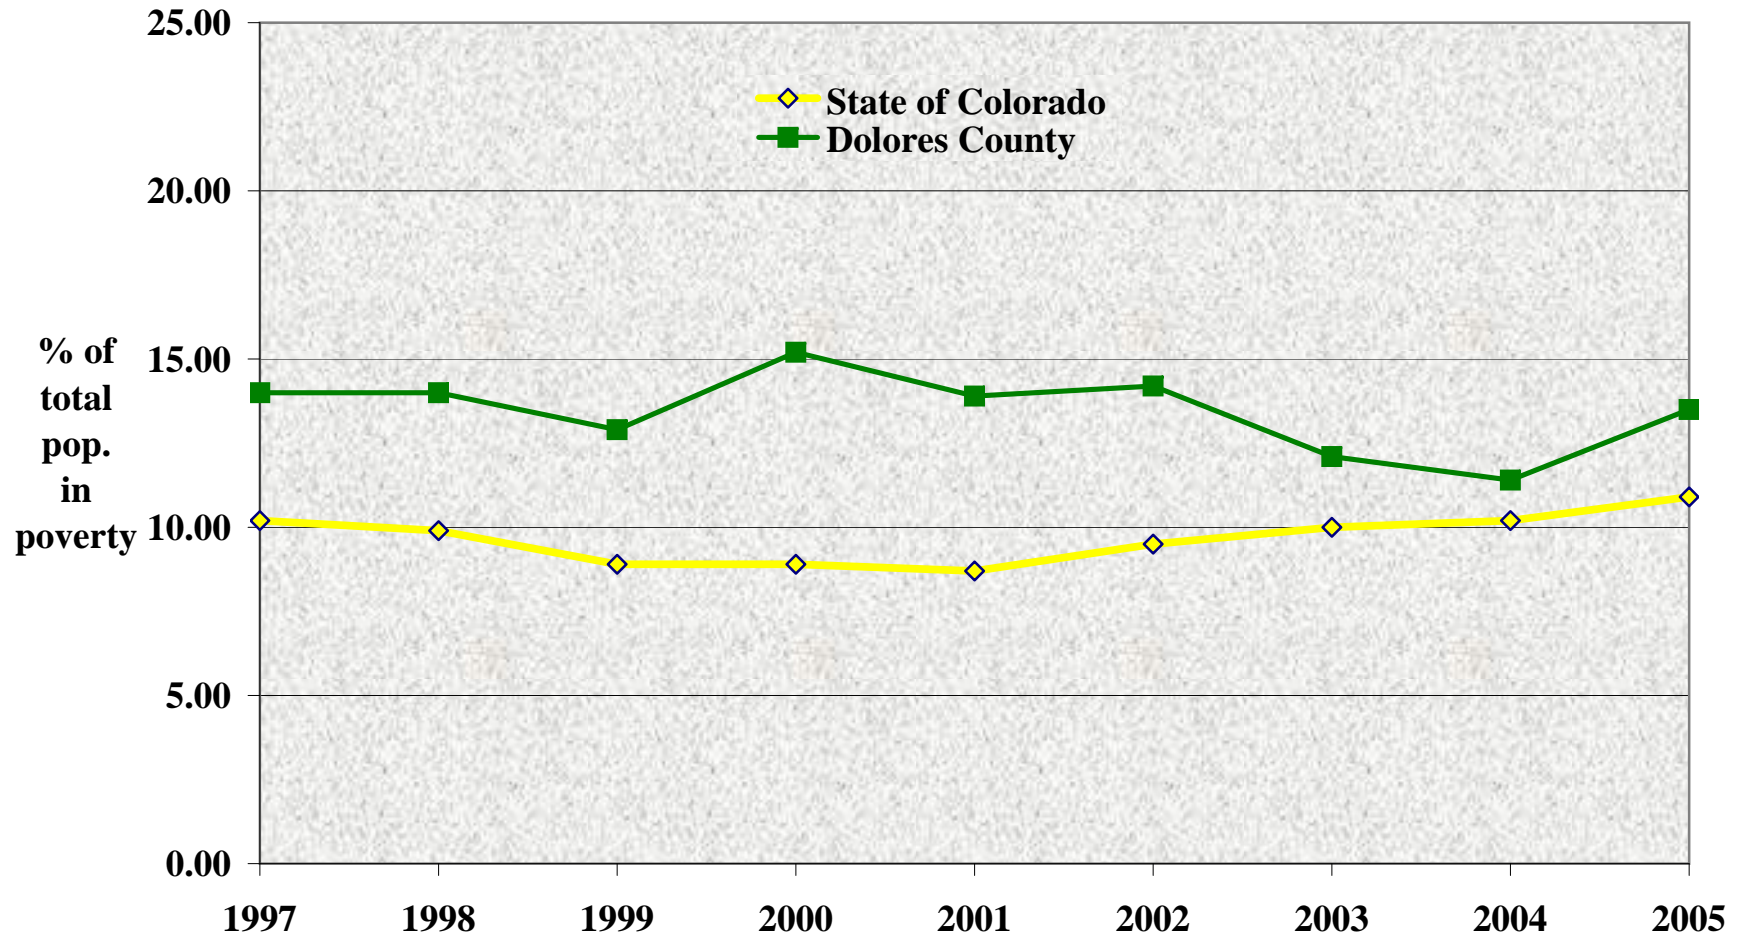

Dolores County: Estimated Poverty Rate, 1997 to 2005

Source: U.S. Census Bureau, Small Area Income and Poverty Estimates. Note that each data point is associated with a confidence level.