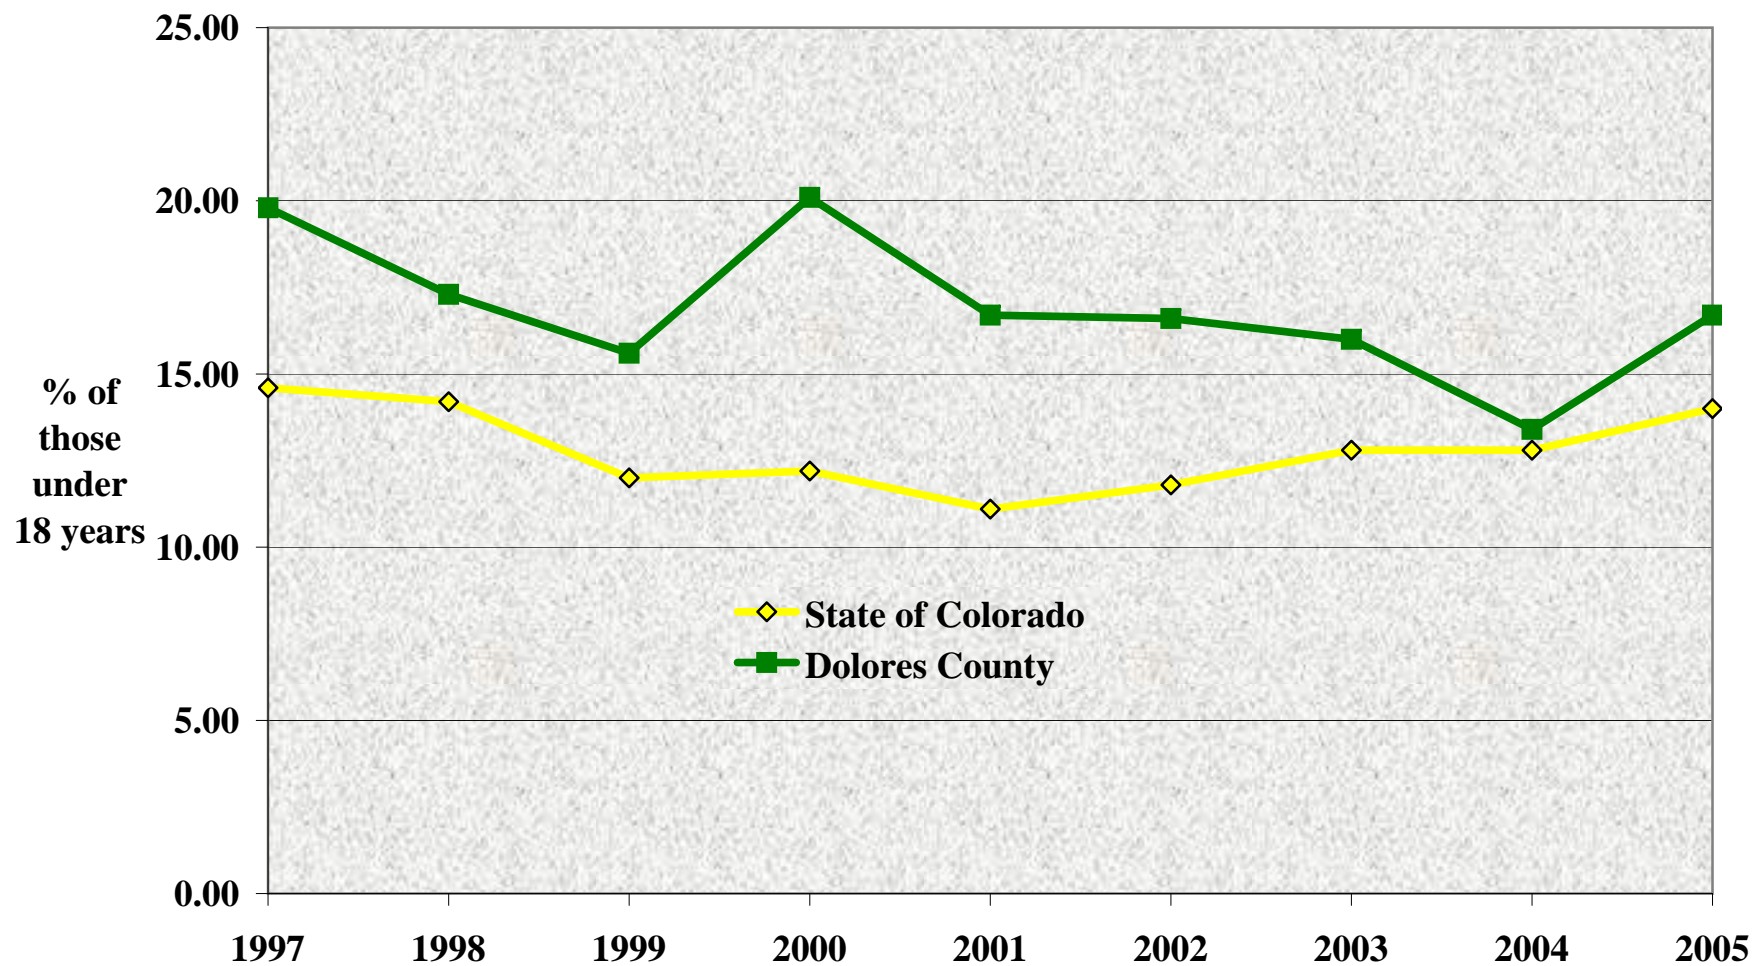

Dolores County: Percent of Those Under 18 in Poverty, 1997 to 2005

Source: U.S. Census Bureau, Small Area Income and Poverty Estimates. Note that each data point is an estimate with an associated confidence level.