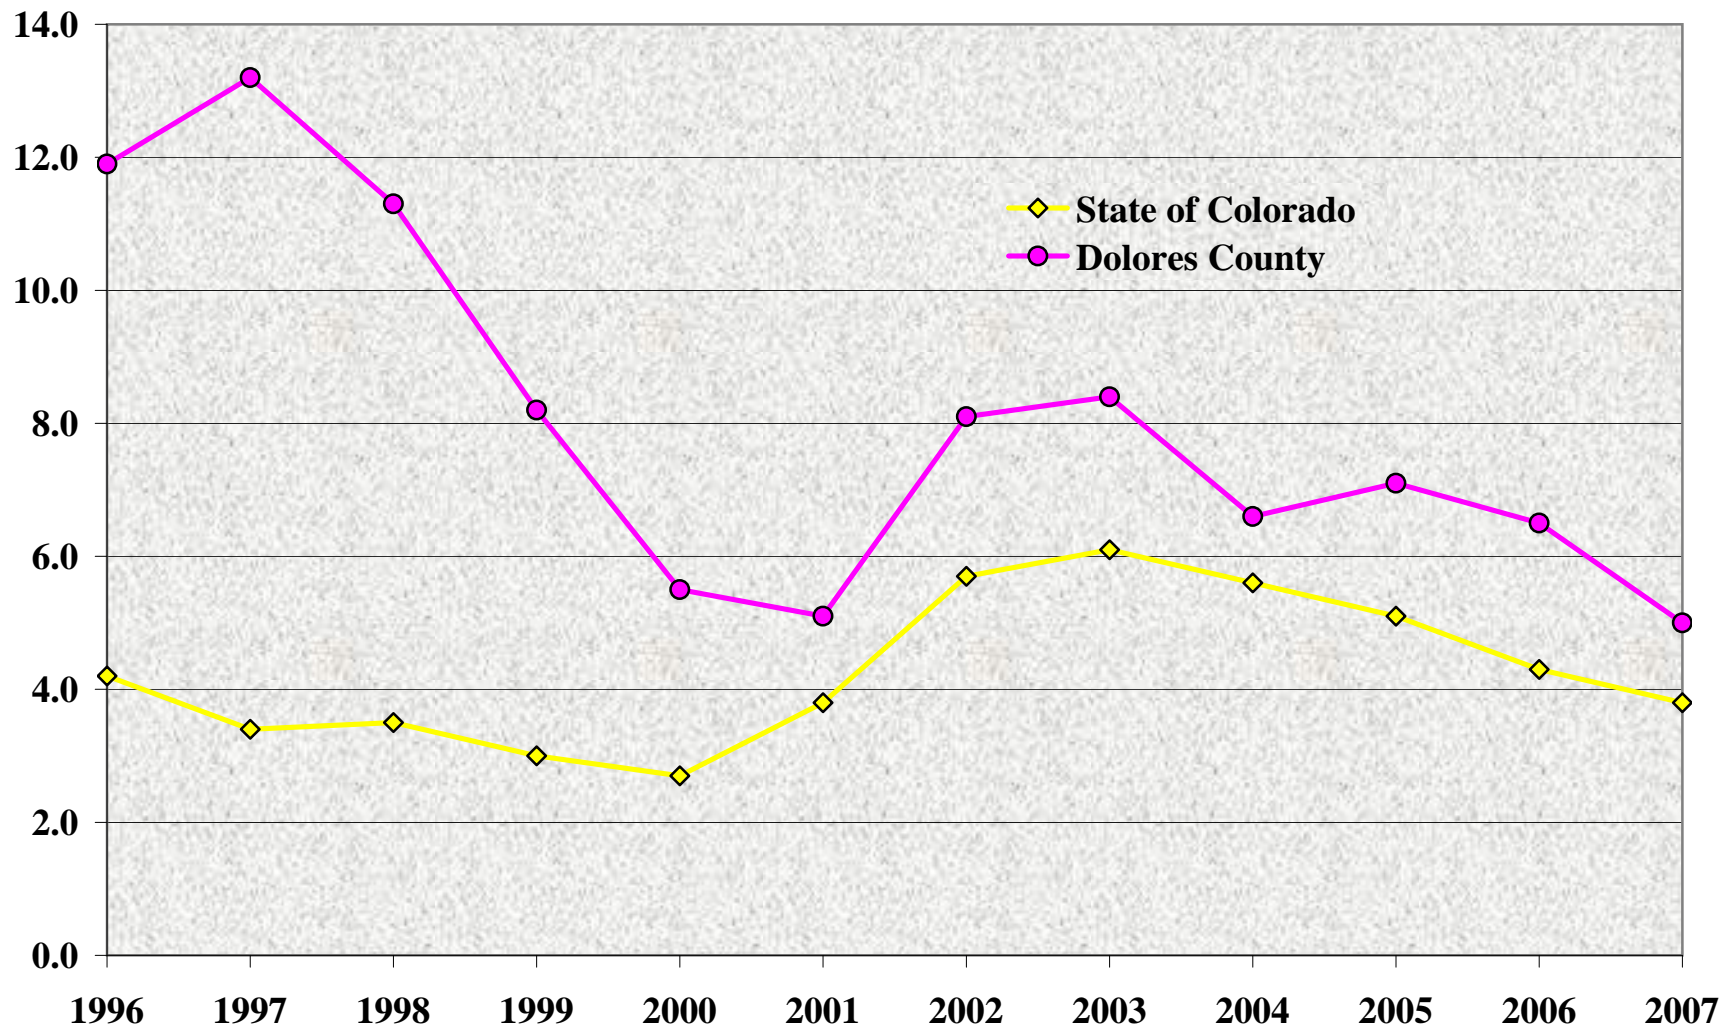

Dolores County: Average Annual Unemployment Rate, 1996-2007

Source: Colorado Department of Labor and Employment, 2008.