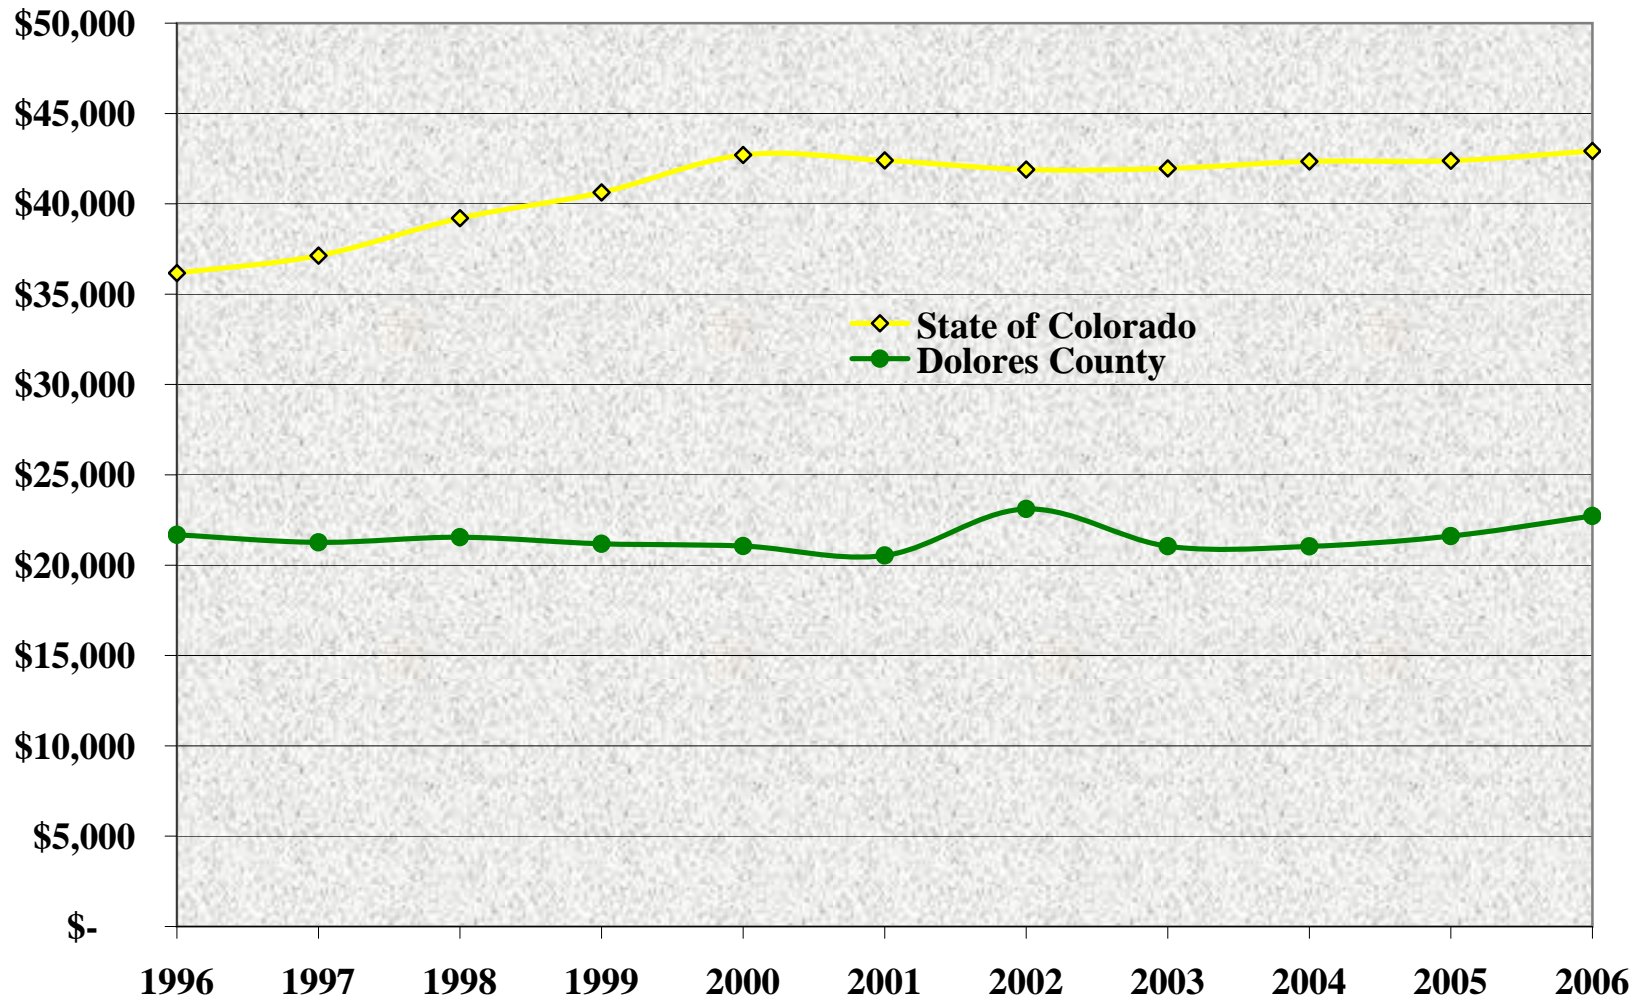

### Dolores County: Total Population by Age Group, 1996-2007

Source: Colorado Department of Local Affairs, State Demography Office, 2008.

## Dolores County: Ethnicity of Total Population, 2000 to 2005

Source: U.S. Census Bureau, County Population Estimates, July 1, 2000 to July 1 2005.

## Dolores County: Average Wage per Job, 1996 to 2006

Source: U.S. Bureau of Economic Analysis, 2008. Note: Wages are in real dollars, where 2006=100.

## Dolores County: Sources of Farm Income, 1996 to 2006

Source: National Ag Statistics Service, 2008. Note: All income data in real dollars, where 2006=100.