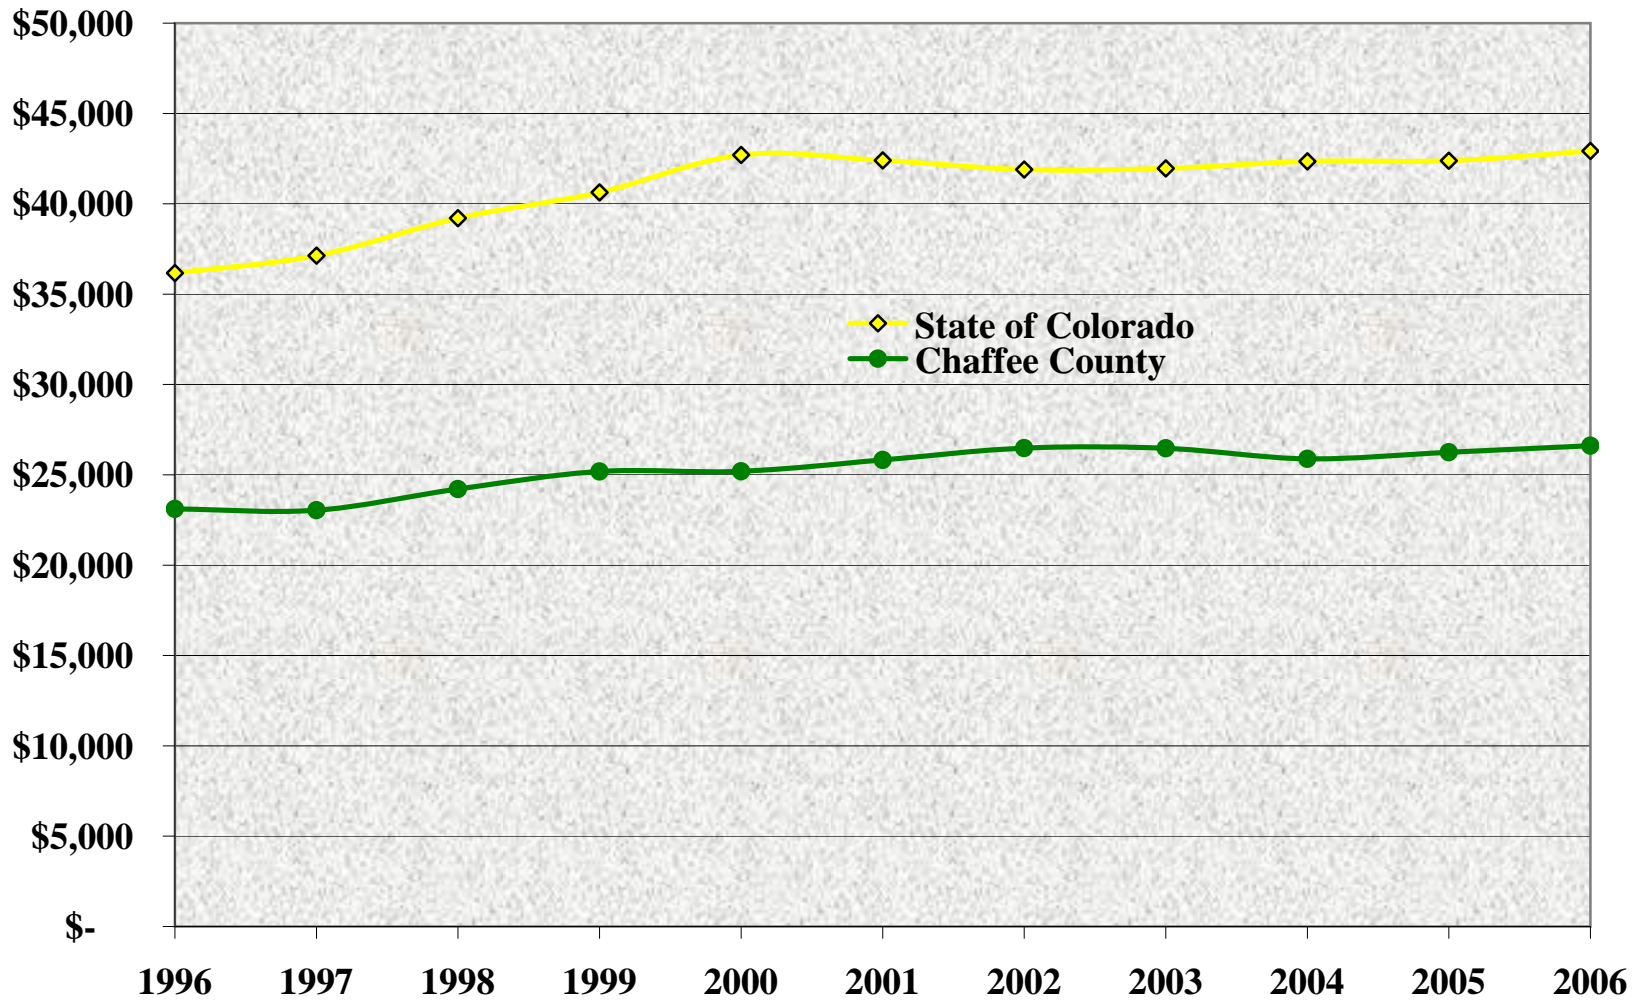

Chaffee County: Total Population by Age Group, 1996-2007

Source: Colorado Department of Local Affairs, State Demography Office, 2008.

Chaffee County: Ethnicity of Total Population, 2000 to 2005

Source: U.S. Census Bureau, County Population Estimates, July 1, 2000 to July 1 2005.

Chaffee County: Average Wage per Job, 1996 to 2006

Source: U.S. Bureau of Economic Analysis, 2008. Note: Wages are in real dollars, where 2006=100.

Chaffee County: Average Annual Unemployment Rate, 1996-2007

Source: Colorado Department of Labor and Employment, 2008.

Chaffee County: Sources of Per Capita Income, 1996-2006

Source: U.S. Bureau of Economic Analysis, 2008. Note: All values in 2006 dollars.

Chaffee County: Acres Planted & Harvested, 1996 to 2007