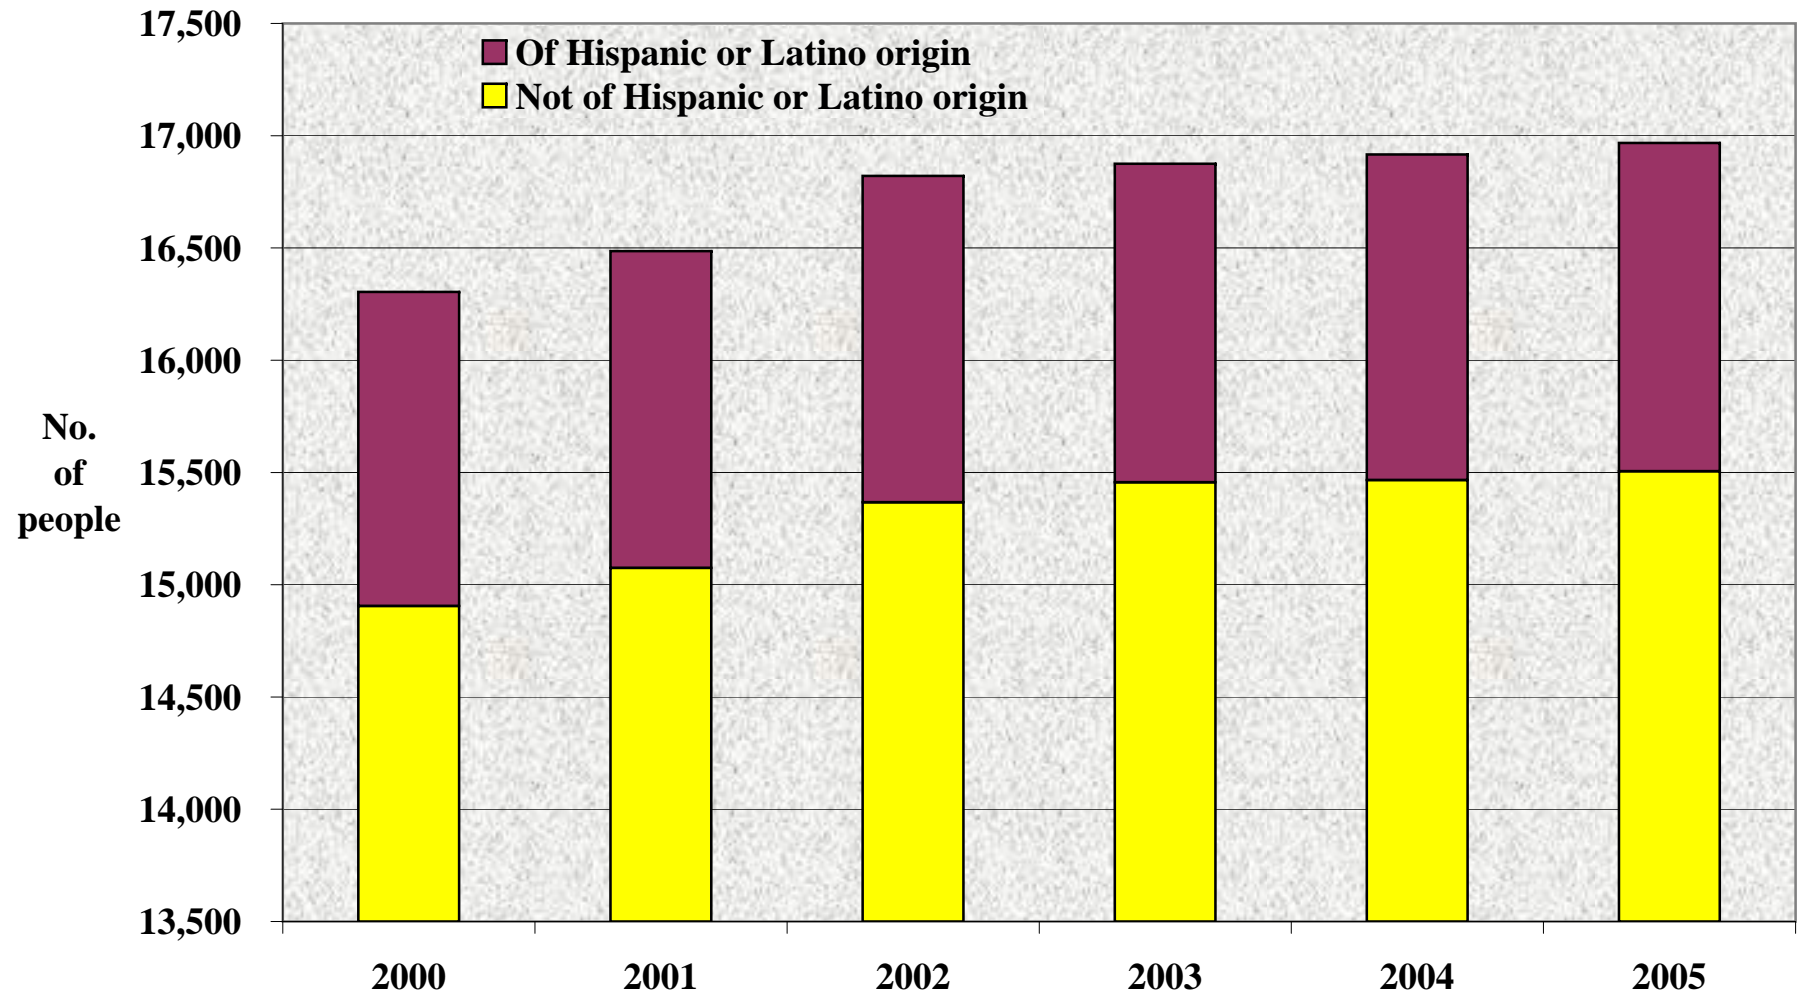

Chaffee County: Total Population by Age Group, 1996-2007

Source: Colorado Department of Local Affairs, State Demography Office, 2008.

Chaffee County: Ethnicity of Total Population, 2000 to 2005

Source: U.S. Census Bureau, County Population Estimates, July 1, 2000 to July 1 2005.

Chaffee County: Average Wage per Job, 1996 to 2006

Source: U.S. Bureau of Economic Analysis, 2008. Note: Wages are in real dollars, where 2006=100.

Chaffee County: Average Annual Unemployment Rate, 1996-2007