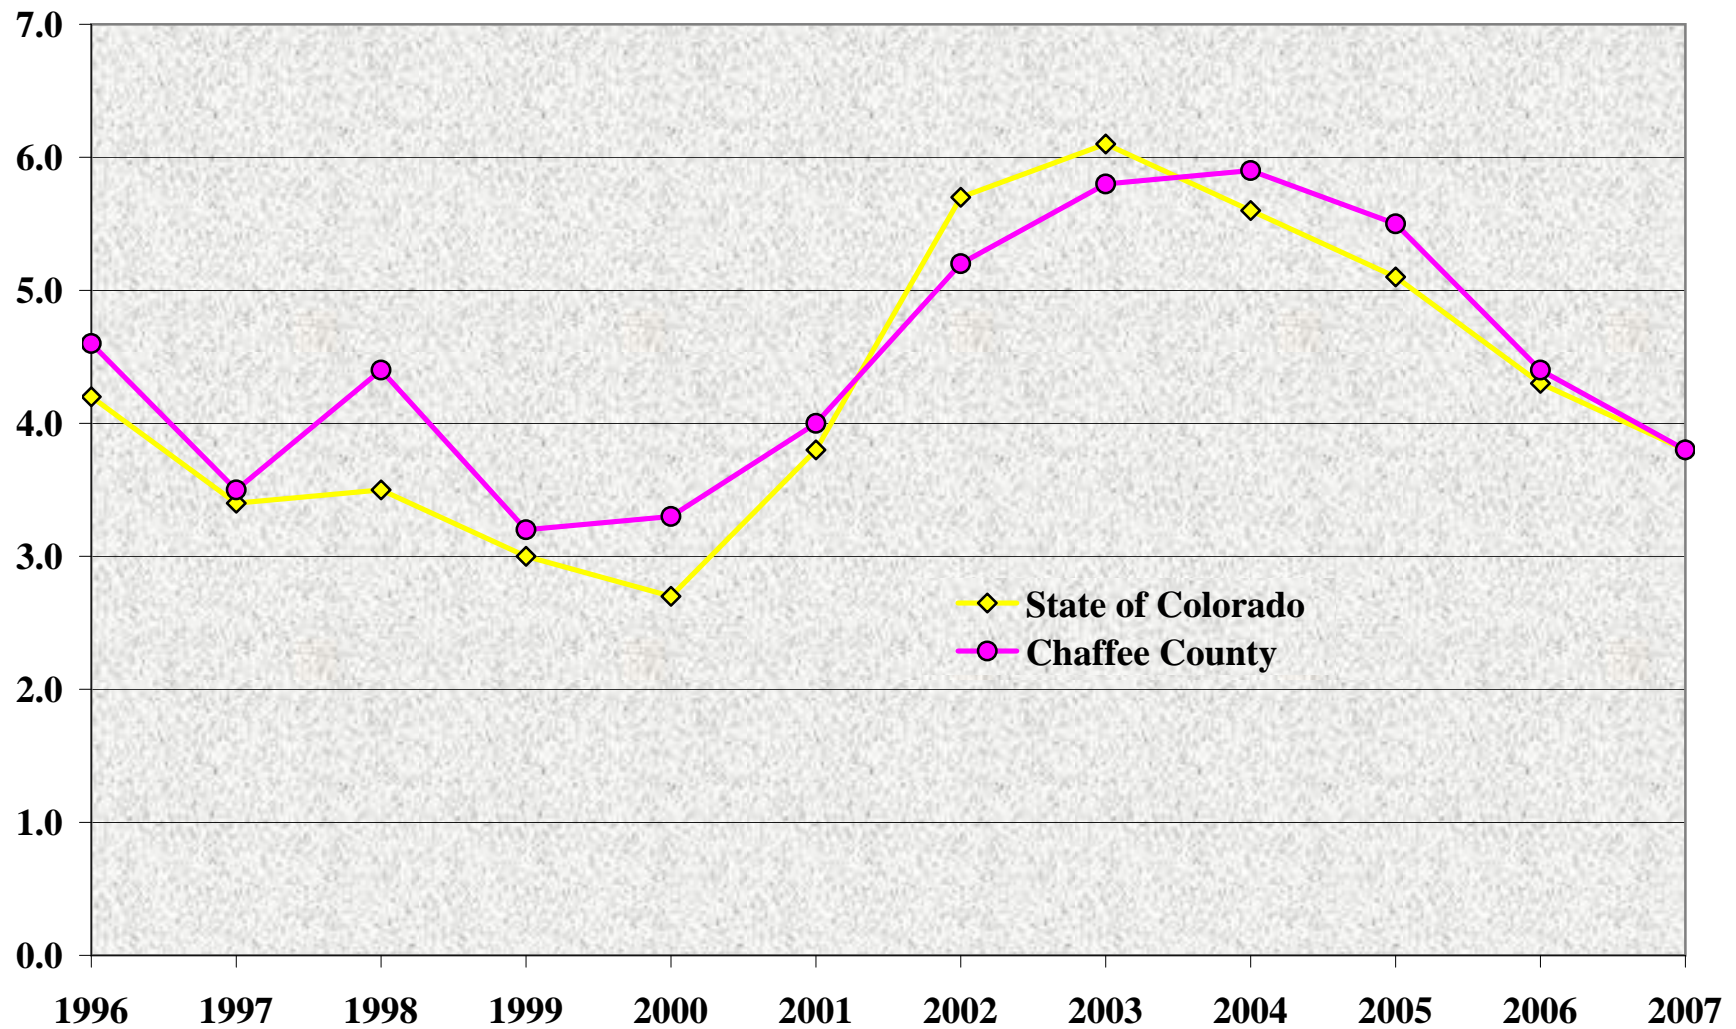

Chaffee County: Total Population by Age Group, 1996-2007

Source: Colorado Department of Local Affairs, State Demography Office, 2008.

Chaffee County: Ethnicity of Total Population, 2000 to 2005

Source: U.S. Census Bureau, County Population Estimates, July 1, 2000 to July 1 2005.

Chaffee County: Average Wage per Job, 1996 to 2006

Source: U.S. Bureau of Economic Analysis, 2008. Note: Wages are in real dollars, where 2006=100.

Chaffee County: Average Annual Unemployment Rate, 1996-2007

Source: Colorado Department of Labor and Employment, 2008.

Chaffee County: Sources of Per Capita Income, 1996-2006

Source: U.S. Bureau of Economic Analysis, 2008. Note: All values in 2006 dollars.

Chaffee County: Acres Planted & Harvested, 1996 to 2007