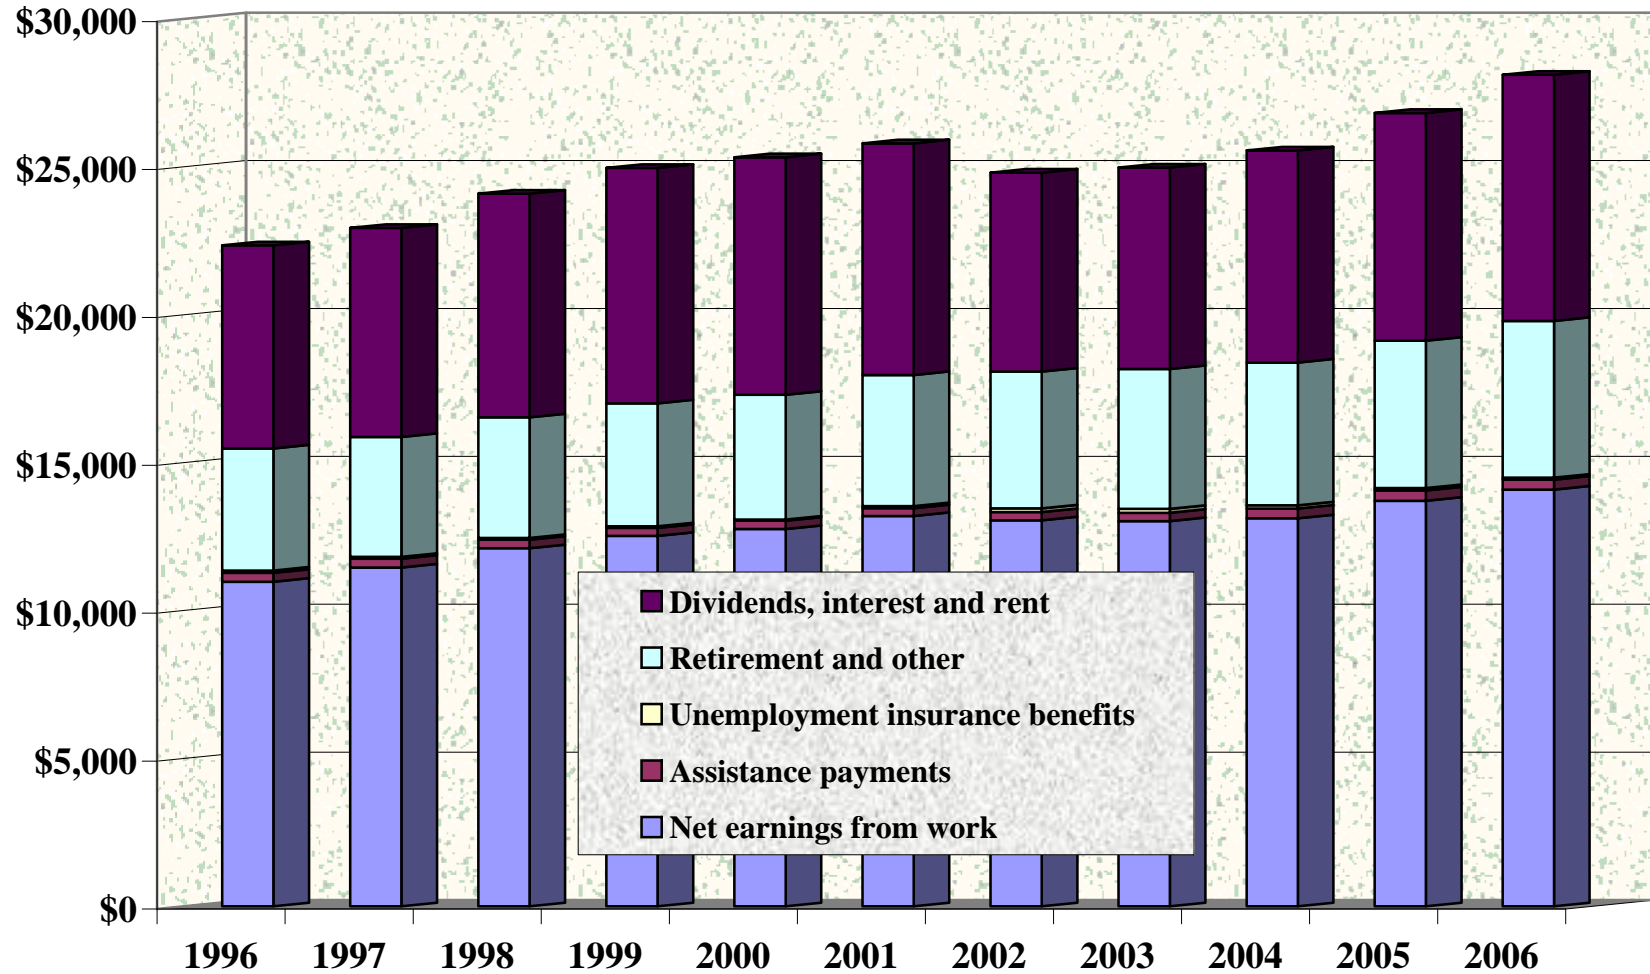

Chaffee County: Average Wage per Job, 1996 to 2006

Source: U.S. Bureau of Economic Analysis, 2008. Note: Wages are in real dollars, where 2006=100.

Chaffee County: Average Annual Unemployment Rate, 1996-2007

Source: Colorado Department of Labor and Employment, 2008.

Chaffee County: Sources of Per Capita Income, 1996-2006

Source: U.S. Bureau of Economic Analysis, 2008. Note: All values in 2006 dollars.

Chaffee County: Acres Planted & Harvested, 1996 to 2007