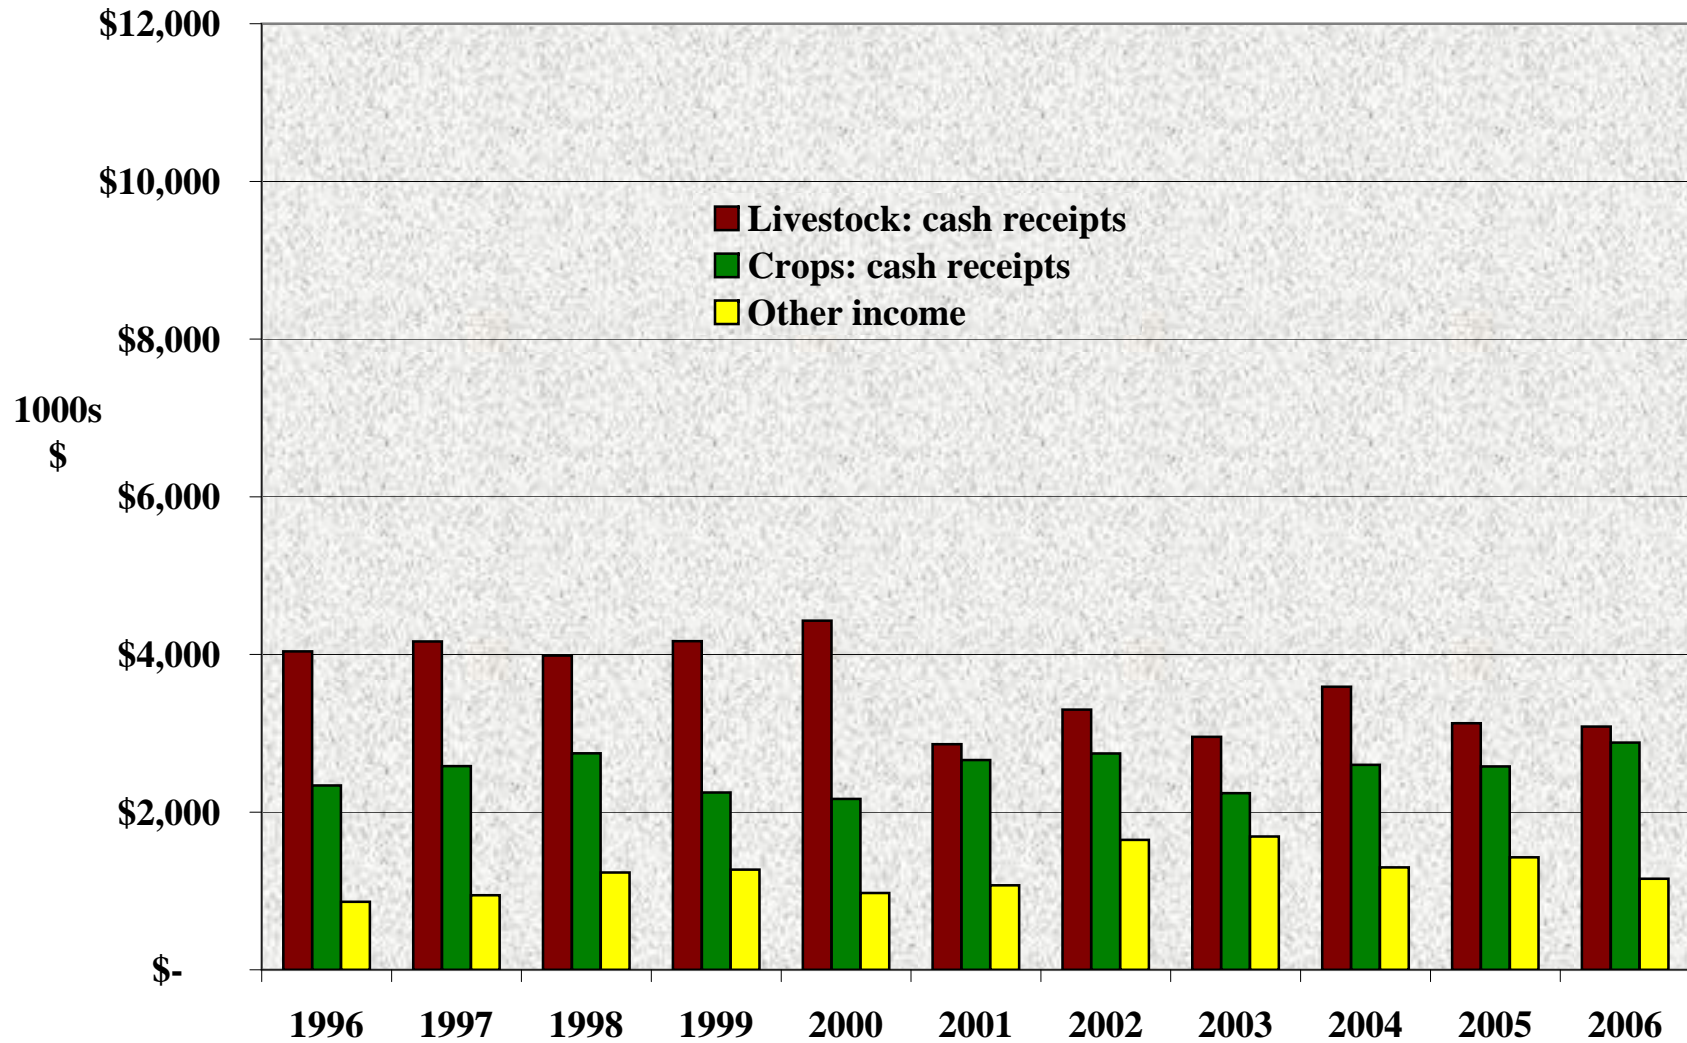

Source: Colorado Department of Labor and Employment, 2008.

Chaffee County: Sources of Per Capita Income, 1996-2006

Source: U.S. Bureau of Economic Analysis, 2008. Note: All values in 2006 dollars.

Chaffee County: Acres Planted & Harvested, 1996 to 2007

Source: Colorado Agricultural Statistics Service, 2008.

Chaffee County: Sources of Farm Income, 1996 to 2006

Source: National Ag Statistics Service, 2008. Note: All income data in real dollars, where 2006=100.