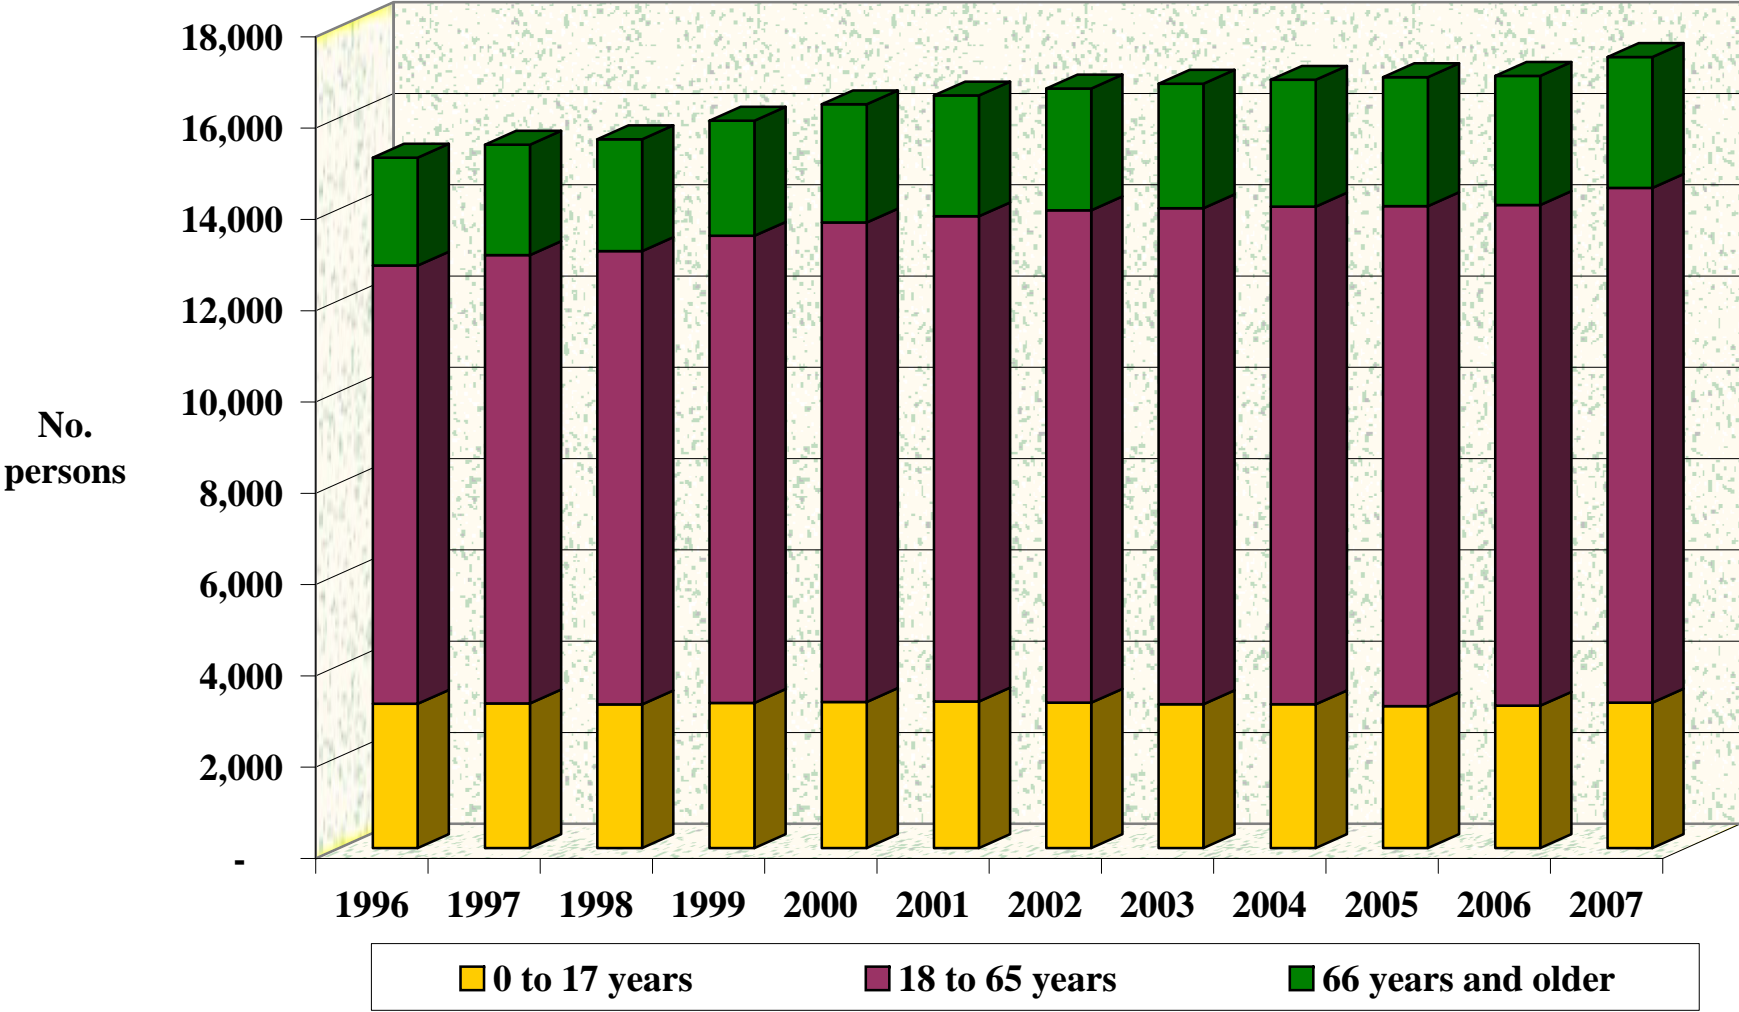

Chaffee County: Total Population by Age Group, 1996-2007

Source: Colorado Department of Local Affairs, State Demography Office, 2008.

Chaffee County: Ethnicity of Total Population, 2000 to 2005

Source: U.S. Census Bureau, County Population Estimates, July 1, 2000 to July 1 2005.

Chaffee County: Average Wage per Job, 1996 to 2006

Source: U.S. Bureau of Economic Analysis, 2008. Note: Wages are in real dollars, where 2006=100.

Chaffee County: Average Annual Unemployment Rate, 1996-2007

Source: Colorado Department of Labor and Employment, 2008.

Chaffee County: Sources of Per Capita Income, 1996-2006

Source: U.S. Bureau of Economic Analysis, 2008. Note: All values in 2006 dollars.

Chaffee County: Acres Planted & Harvested, 1996 to 2007