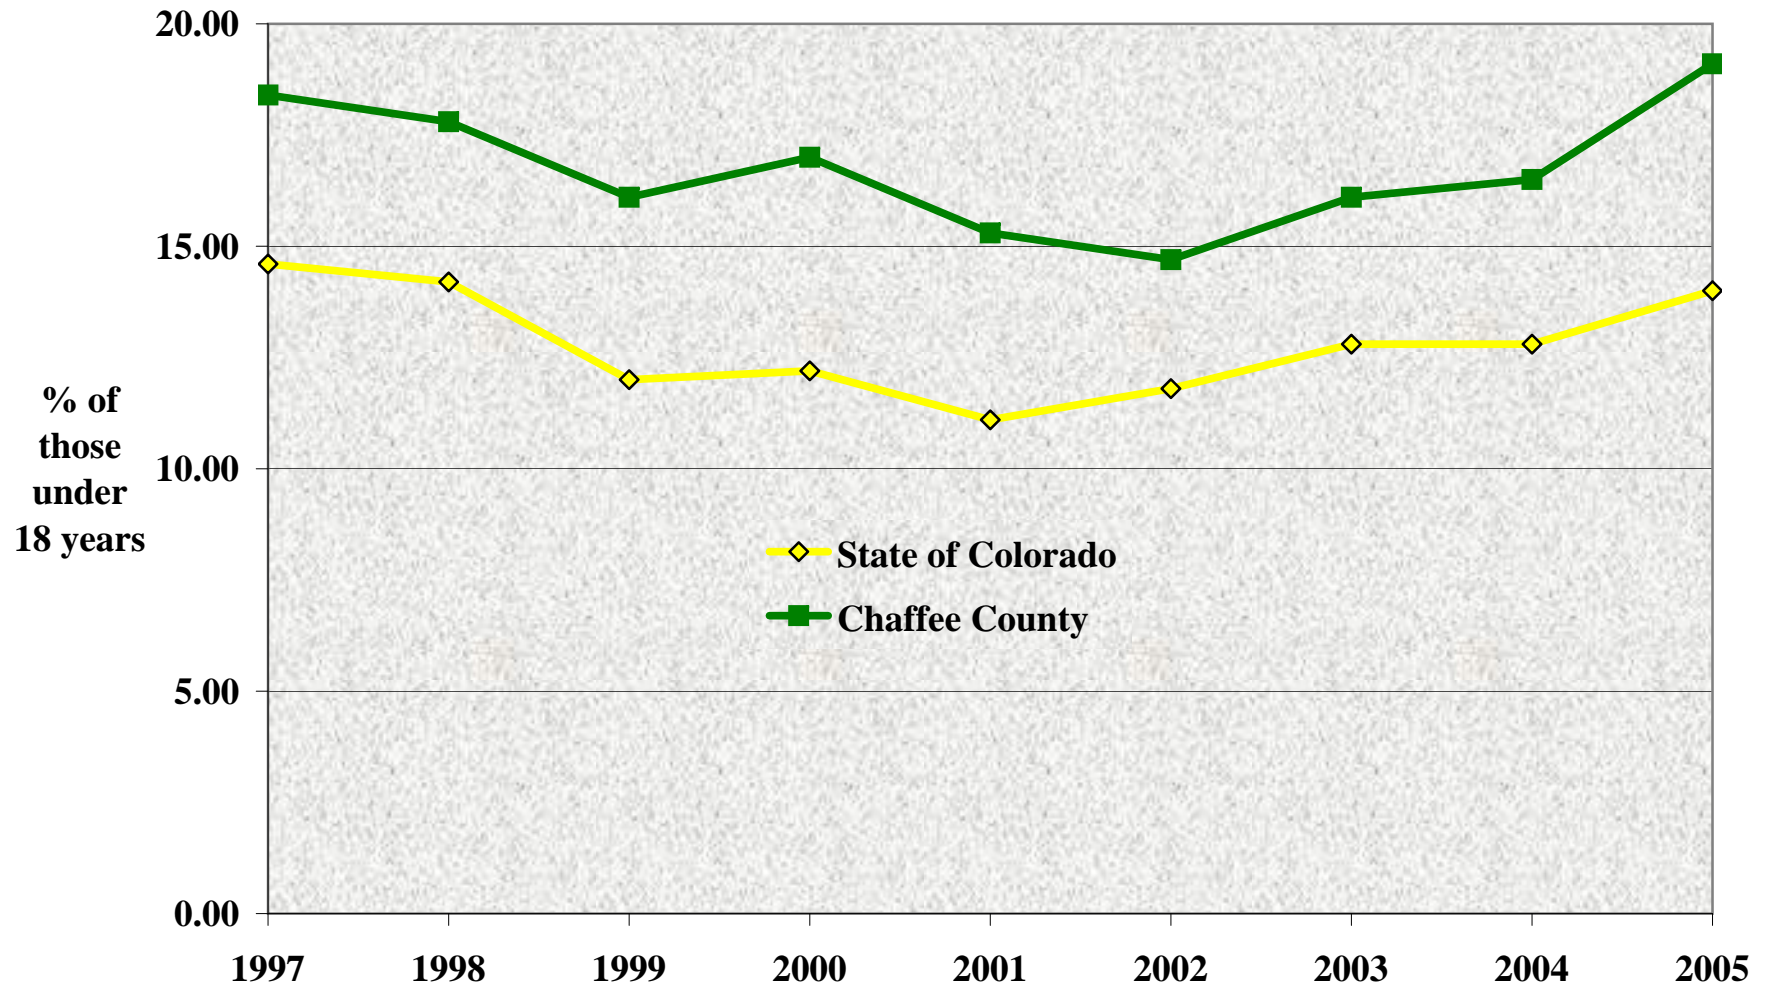

Source: Colorado Department of Labor and Employment, 2008.

Chaffee County: Sources of Per Capita Income, 1996-2006

Source: U.S. Bureau of Economic Analysis, 2008. Note: All values in 2006 dollars.

Chaffee County: Acres Planted & Harvested, 1996 to 2007

Source: Colorado Agricultural Statistics Service, 2008.

Chaffee County: Sources of Farm Income, 1996 to 2006

Source: National Ag Statistics Service, 2008. Note: All income data in real dollars, where 2006=100.

Chaffee County: Estimated Poverty Rate, 1997 to 2005

Source: U.S. Census Bureau, Small Area Income and Poverty Estimates. Note that each data point is associated with a confidence level.

Chaffee County: Percent of Those Under 18 in Poverty, 1997 to 2005