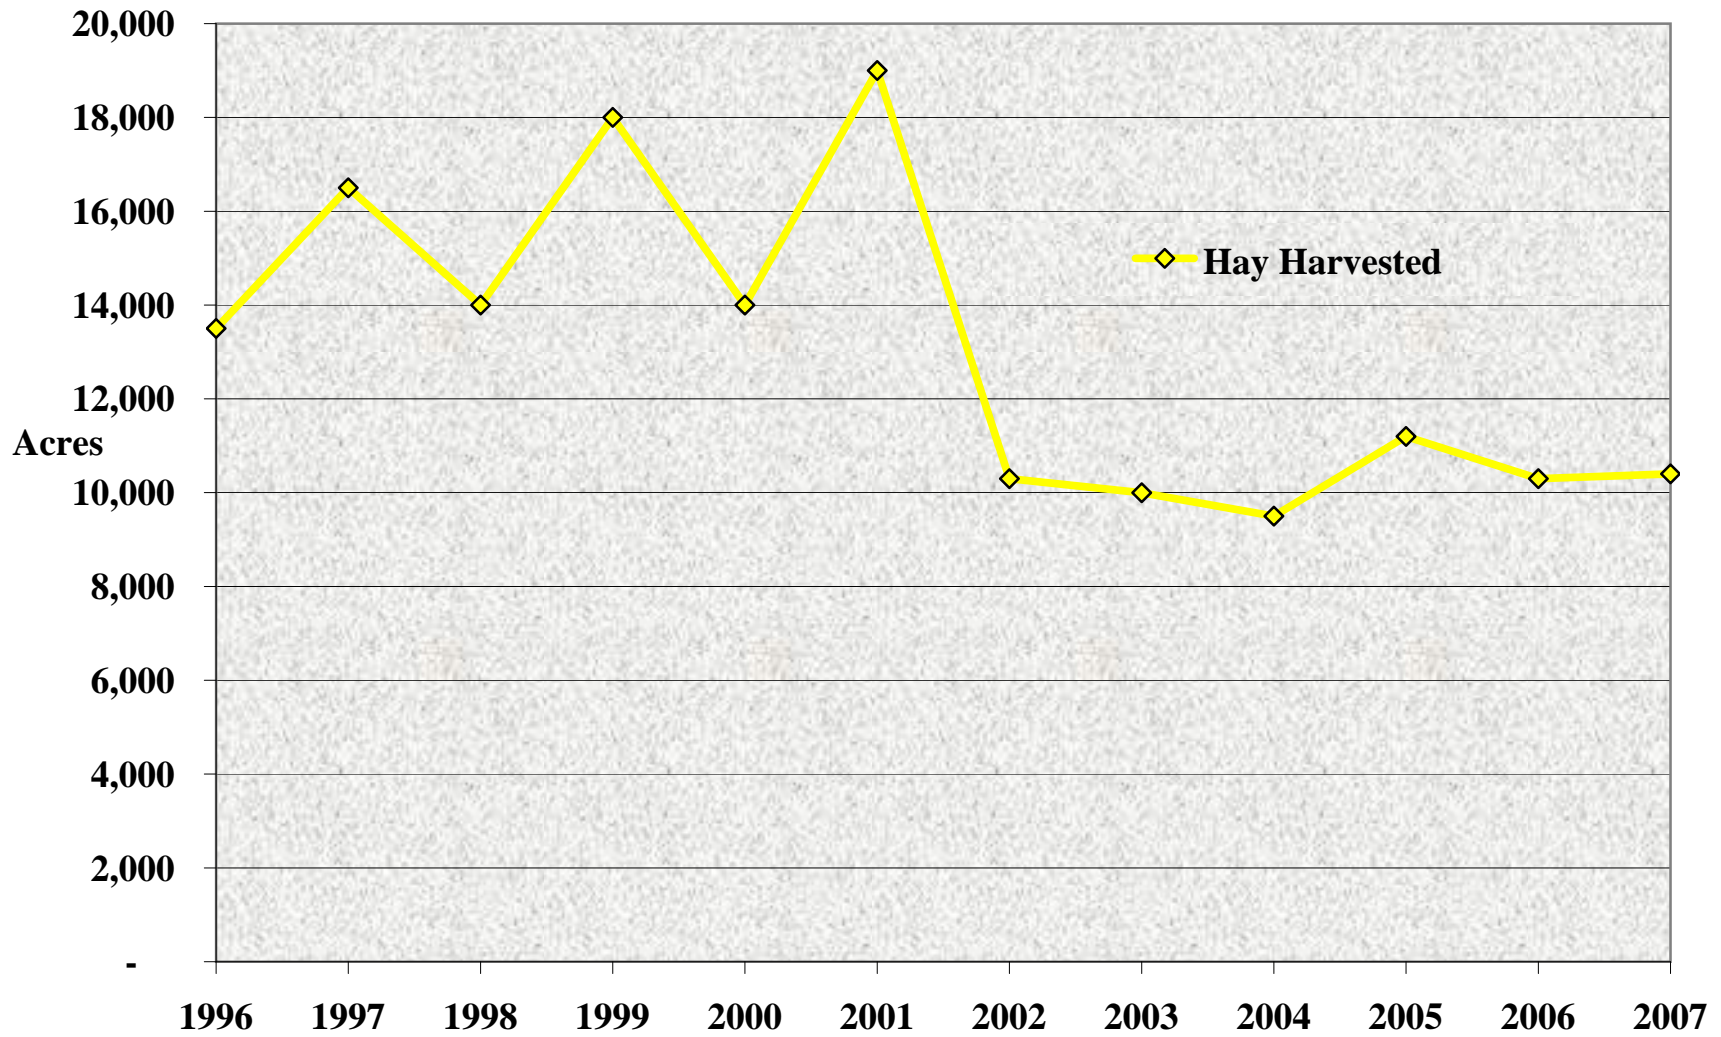

Chaffee County: Total Population by Age Group, 1996-2007

Source: Colorado Department of Local Affairs, State Demography Office, 2008.

Chaffee County: Ethnicity of Total Population, 2000 to 2005

Source: U.S. Census Bureau, County Population Estimates, July 1, 2000 to July 1 2005.

Chaffee County: Average Wage per Job, 1996 to 2006

Source: U.S. Bureau of Economic Analysis, 2008. Note: Wages are in real dollars, where 2006=100.

Chaffee County: Average Annual Unemployment Rate, 1996-2007

Source: Colorado Department of Labor and Employment, 2008.

Chaffee County: Sources of Per Capita Income, 1996-2006

Source: U.S. Bureau of Economic Analysis, 2008. Note: All values in 2006 dollars.

Chaffee County: Acres Planted & Harvested, 1996 to 2007