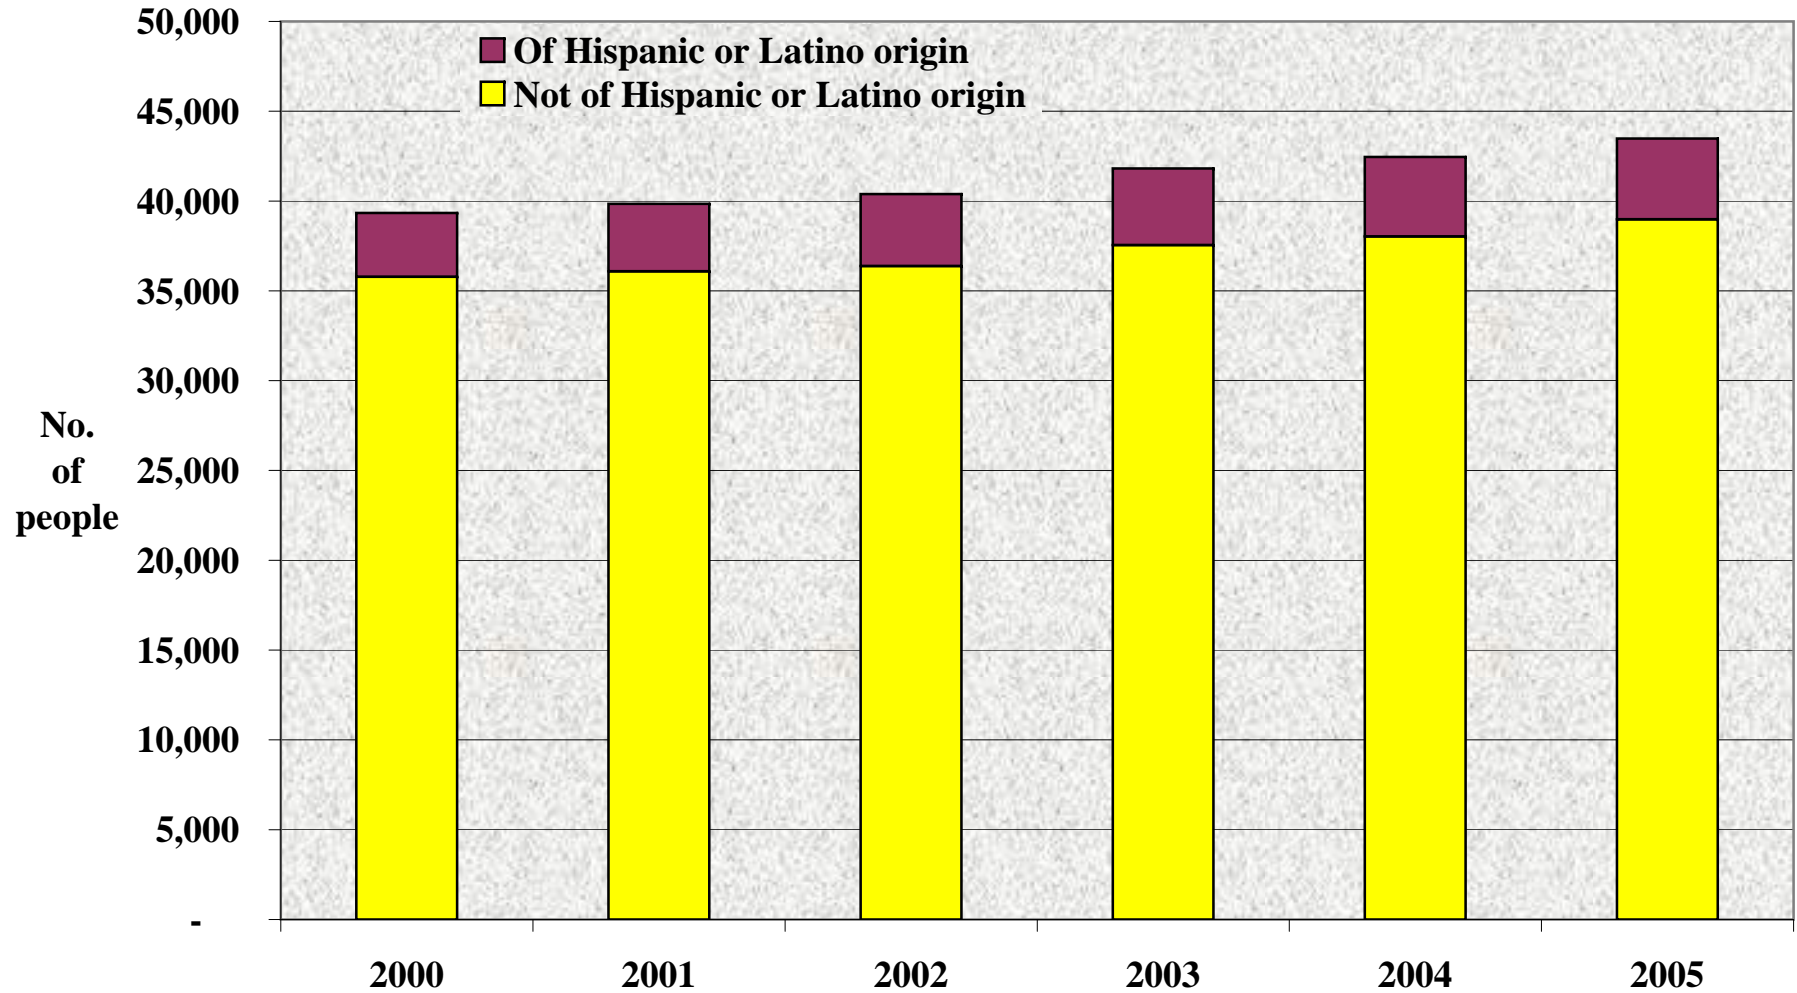

## Broomfield County: Total Population by Age Group, 2001-2007

Source: Colorado Department of Local Affairs, State Demography Office, 2008. Note: Broomfield County was created in November 2001, therefore population estimates are available as of 2001.

## Broomfield County: Ethnicity of Total Population, 2000 to 2005

Source: U.S. Census Bureau, County Population Estimates, July 1, 2000 to July 1 2005.

## Broomfield County: Average Wage per Job, 2002 to 2006

Source: U.S. Bureau of Economic Analysis, 2008. Note: Wages are in real dollars, where 2006=100. Broomfield was created in November 2001, therefore wage data are calculated as if 2002.