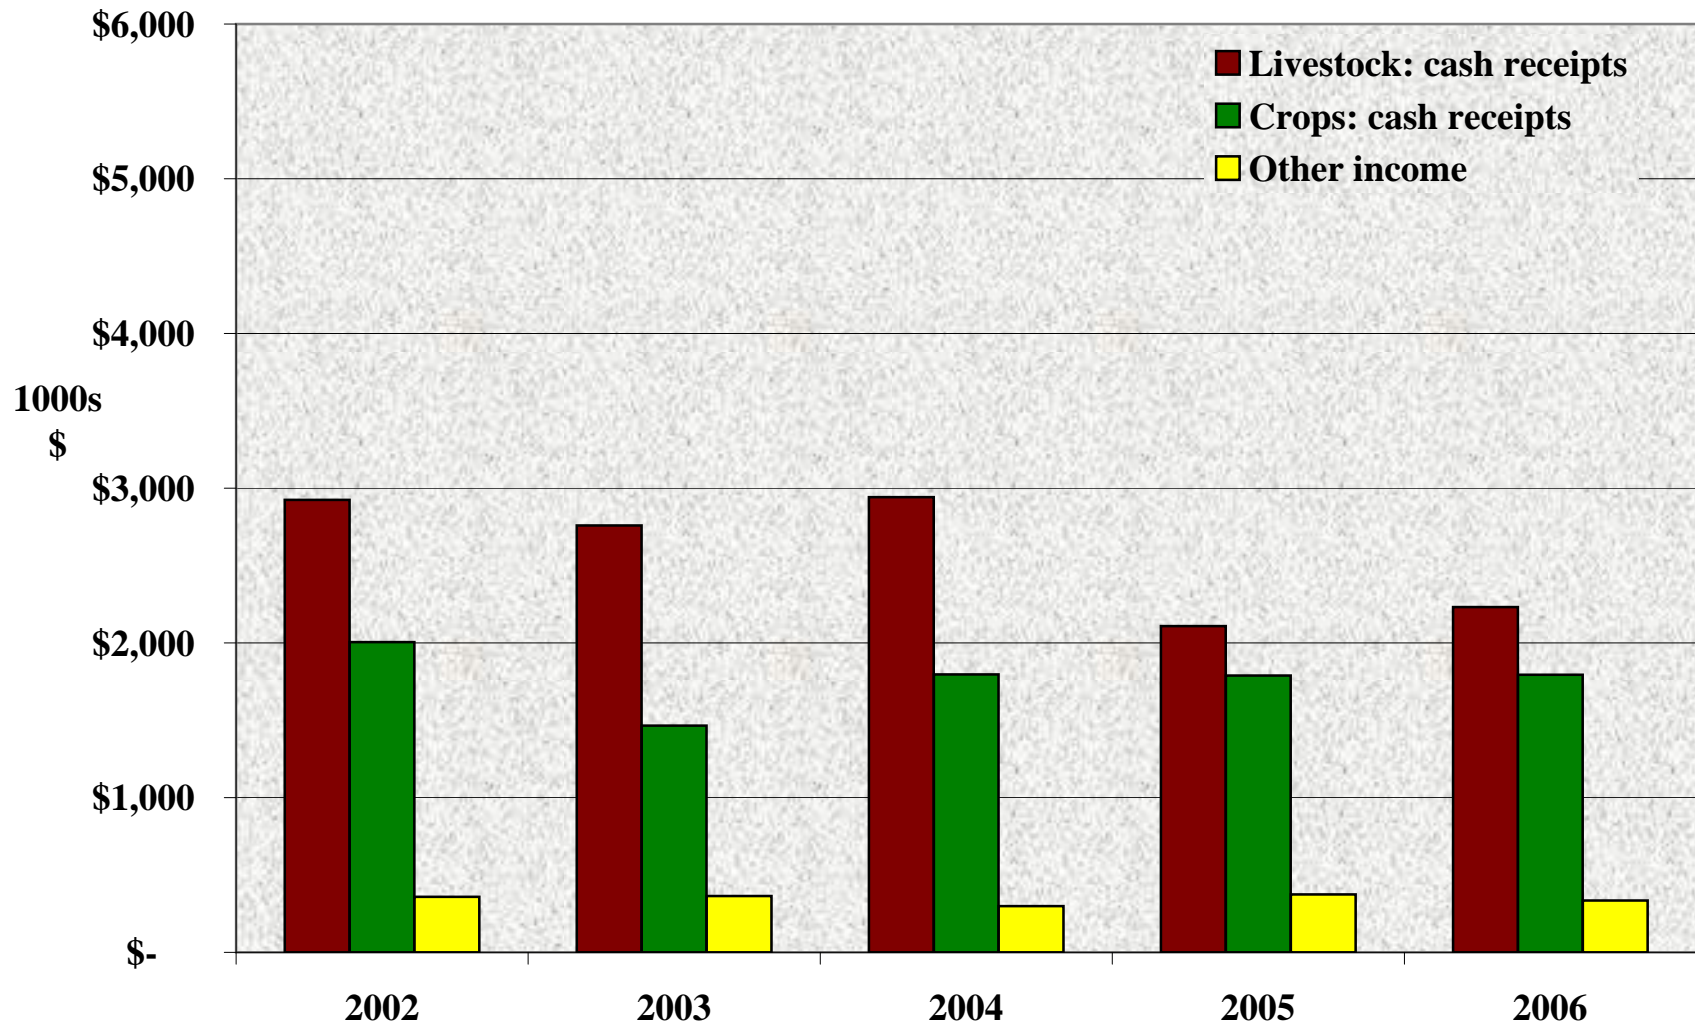

## Broomfield County: Average Wage per Job, 2002 to 2006

Source: U.S. Bureau of Economic Analysis, 2008. Note: Wages are in real dollars, where 2006=100. Broomfield was created in November 2001, therefore wage data are calculated as if 2002.

## Broomfield County: Average Annual Unemployment Rate, 2001-2007

Source: Colorado Department of Labor and Employment, 2008. Note: Broomfield County was created in November 2001 from adjacent areas of 4 neighboring counties.

## Broomfield County: Sources of Per Capita Income, 2002-2006

Source: U.S. Bureau of Economic Analysis, 2008. Note: All values in 2006 dollars. Broomfield was created in November 2001, therefore income data are available as of 2002.

## Broomfield County: Sources of Farm Income, 2002 to 2006

Source: National Ag Statistics Service, 2008. Note: All income data in real dollars, where 2006=100. Broomfield County was created in November 2001 from 4 neighboring counties; ag income and expenditure data are reported for Broomfield as of 2002 only.