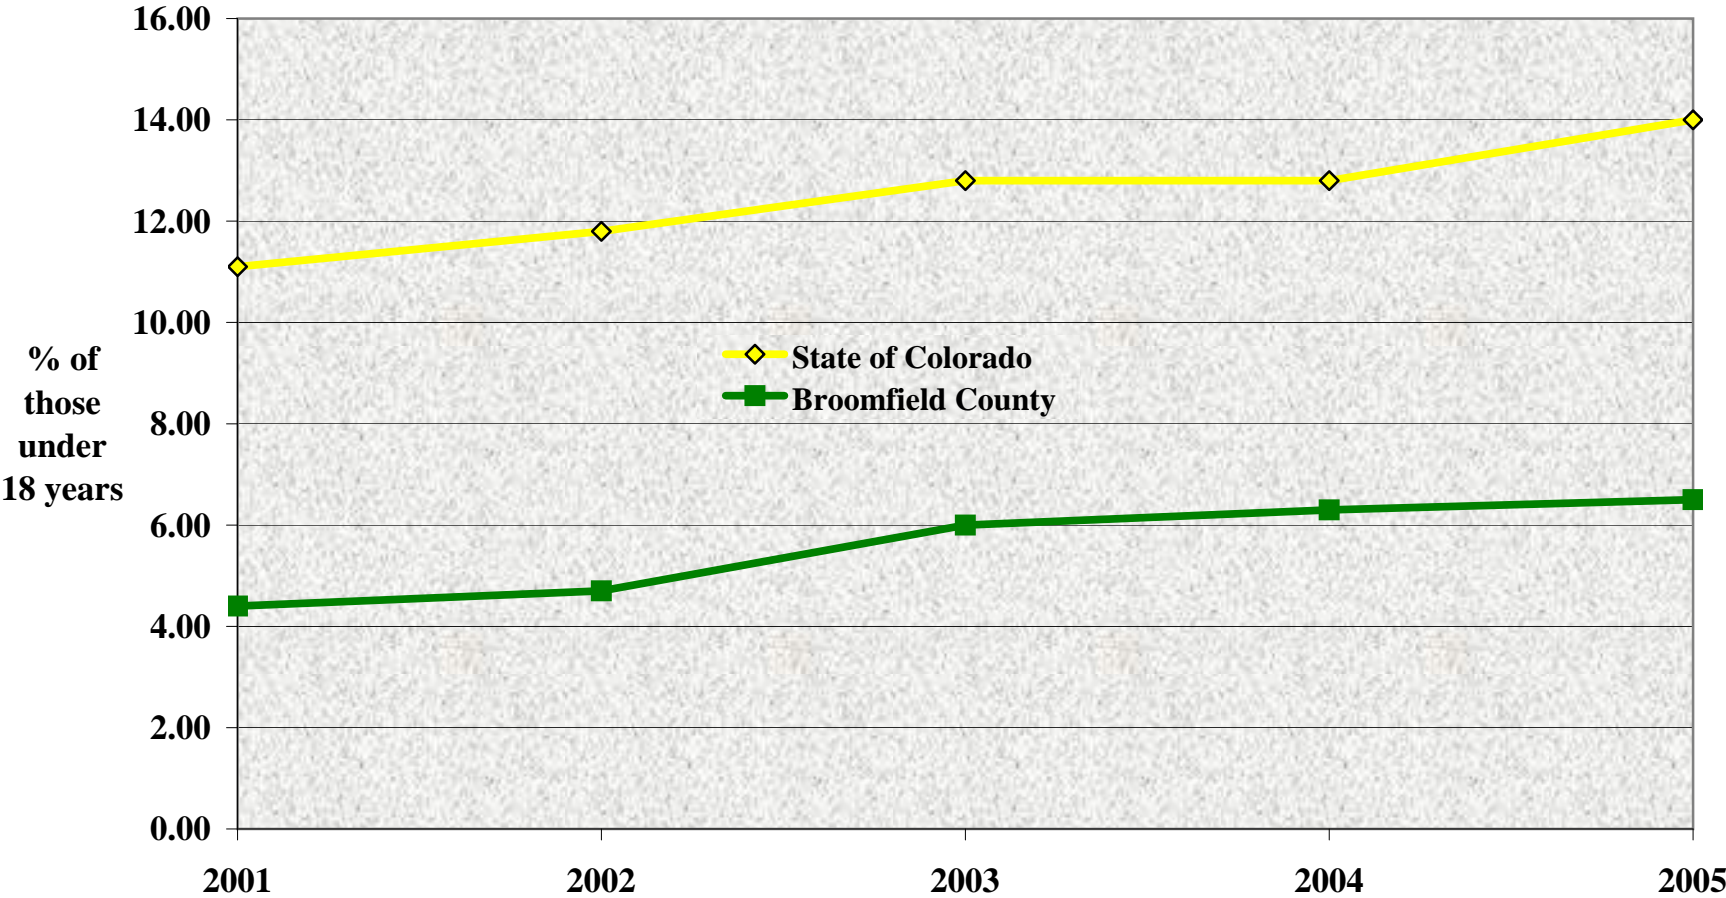

Broomfield County: Percent of Those Under 18 in Poverty, 2001 to 2005

Source: U.S. Census Bureau, Small Area Income and Poverty Estimates. Note that each data point is an estimate with an associated confidence level. Broomfield County was created in November 2001 from areas of Weld, Boulder, Adams and Jefferson counties.