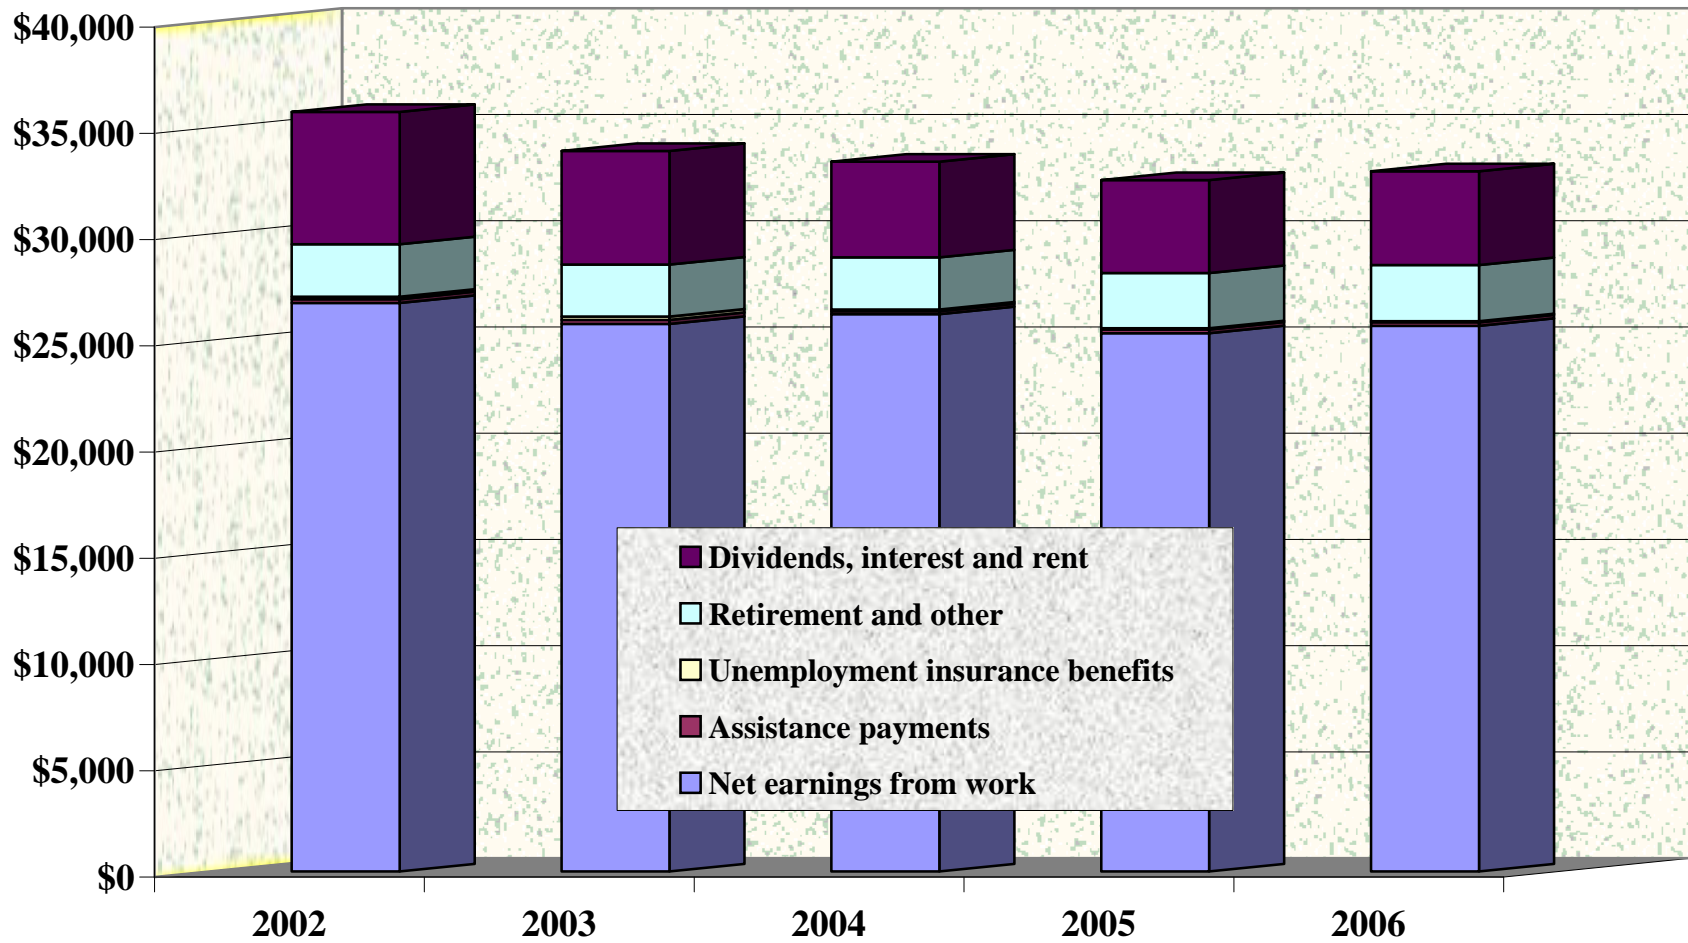

Broomfield County: Sources of Per Capita Income, 2002-2006

Source: U.S. Bureau of Economic Analysis, 2008. Note: All values in 2006 dollars. Broomfield was created in November 2001, therefore income data are available as of 2002.