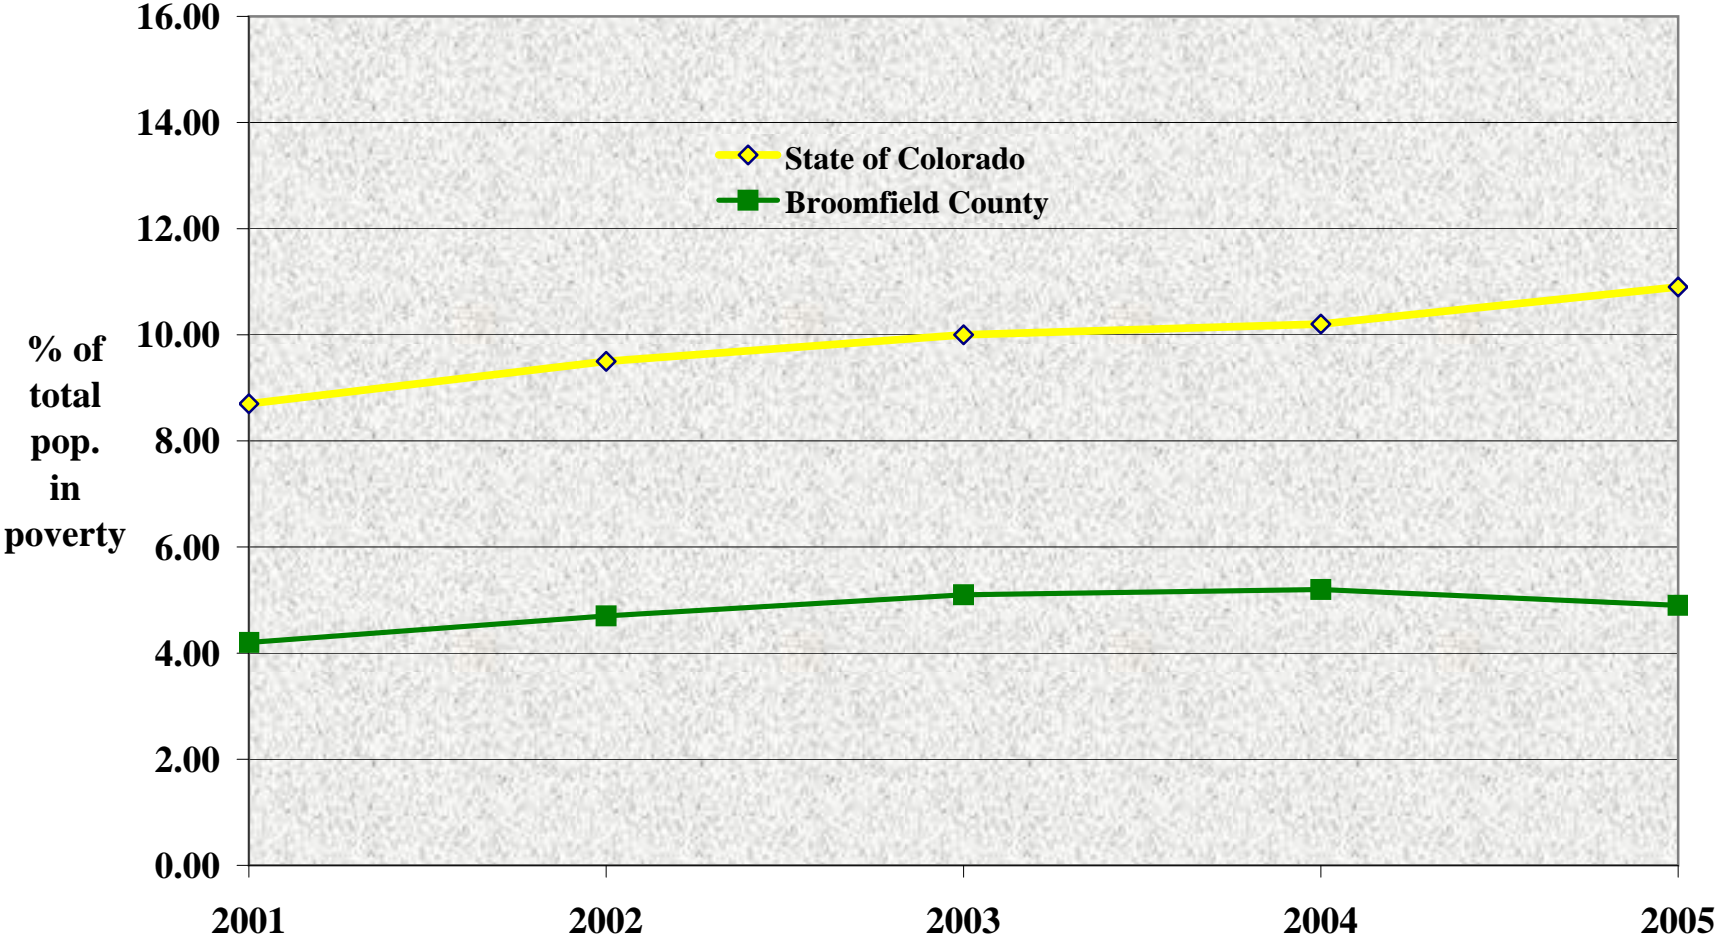

Broomfield County: Estimated Poverty Rate, 2001 to 2005

Source: U.S. Census Bureau, Small Area Income and Poverty Estimates. Note that each data point is associated with a confidence level. Broomfield County was created in November 2001 from areas of Weld, Boulder, Adams and Jefferson counties.