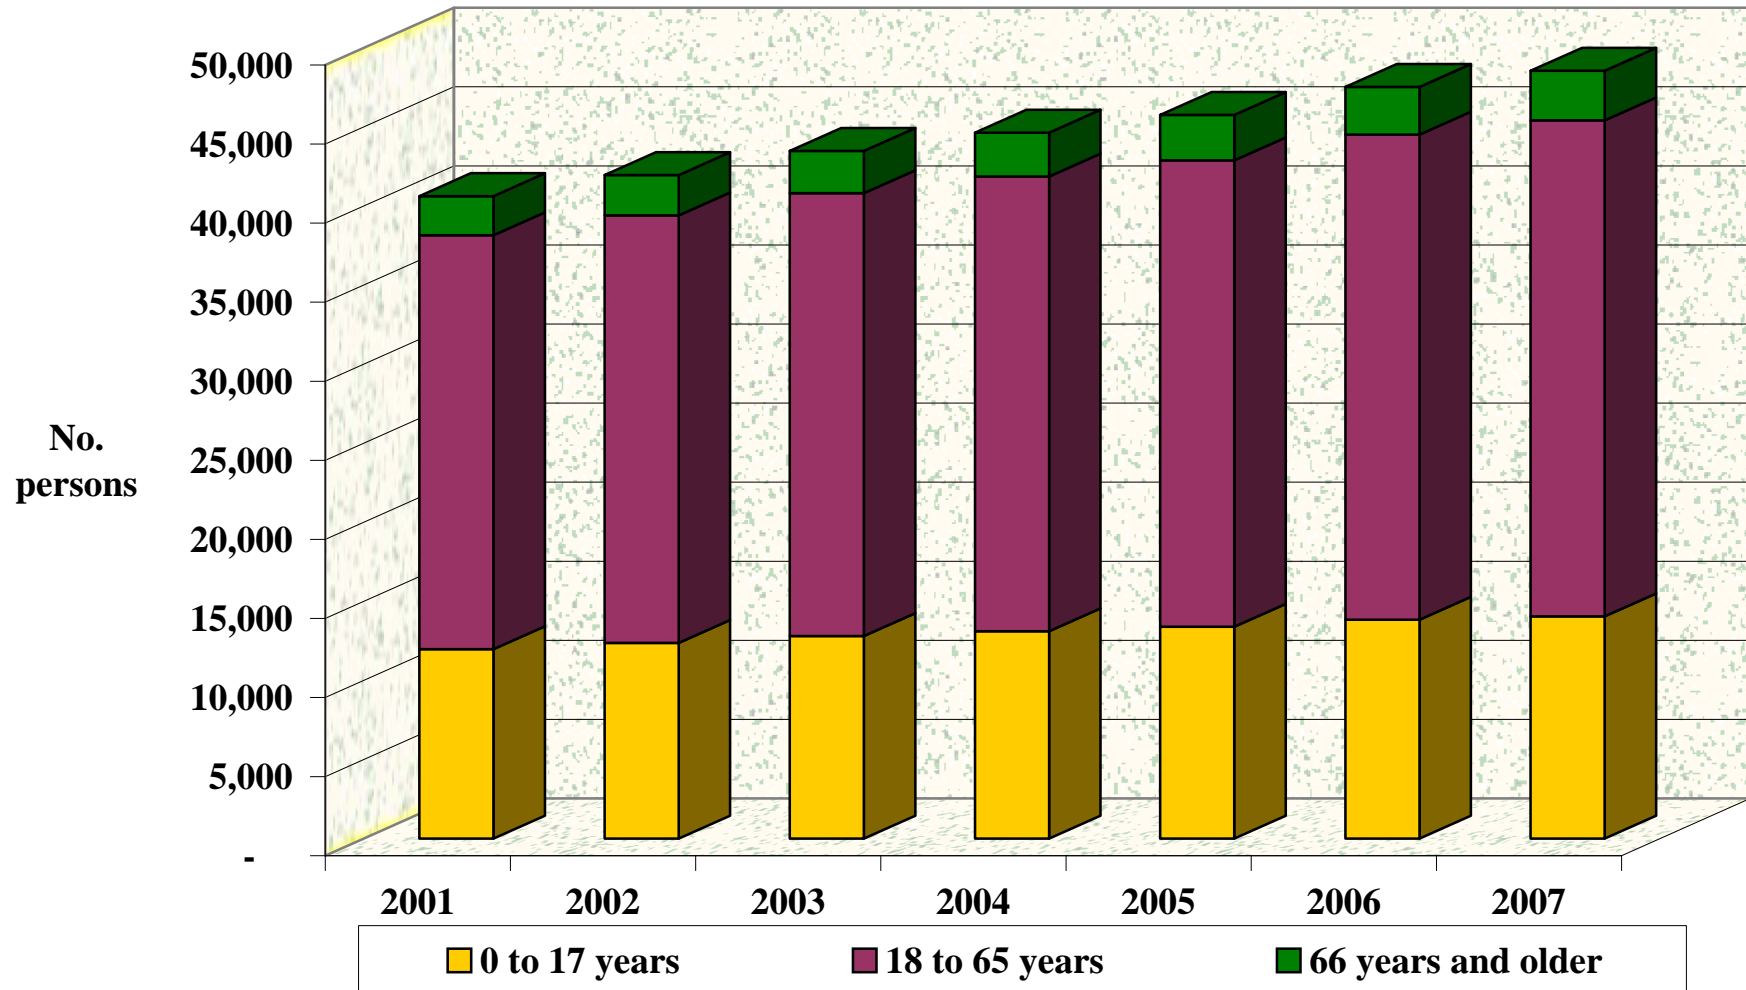

## Broomfield County: Total Population by Age Group, 2001-2007

Source: Colorado Department of Local Affairs, State Demography Office, 2008. Note: Broomfield County was created in November 2001, therefore population estimates are available as of 2001.

## Broomfield County: Ethnicity of Total Population, 2000 to 2005

Source: U.S. Census Bureau, County Population Estimates, July 1, 2000 to July 1 2005.

## Broomfield County: Average Wage per Job, 2002 to 2006

Source: U.S. Bureau of Economic Analysis, 2008. Note: Wages are in real dollars, where 2006=100. Broomfield was created in November 2001, therefore wage data are calculated as if 2002.

## Broomfield County: Sources of Farm Income, 2002 to 2006

Source: National Ag Statistics Service, 2008. Note: All income data in real dollars, where 2006=100. Broomfield County was created in November 2001 from 4 neighboring counties; ag income and expenditure data are reported for Broomfield as of 2002 only.