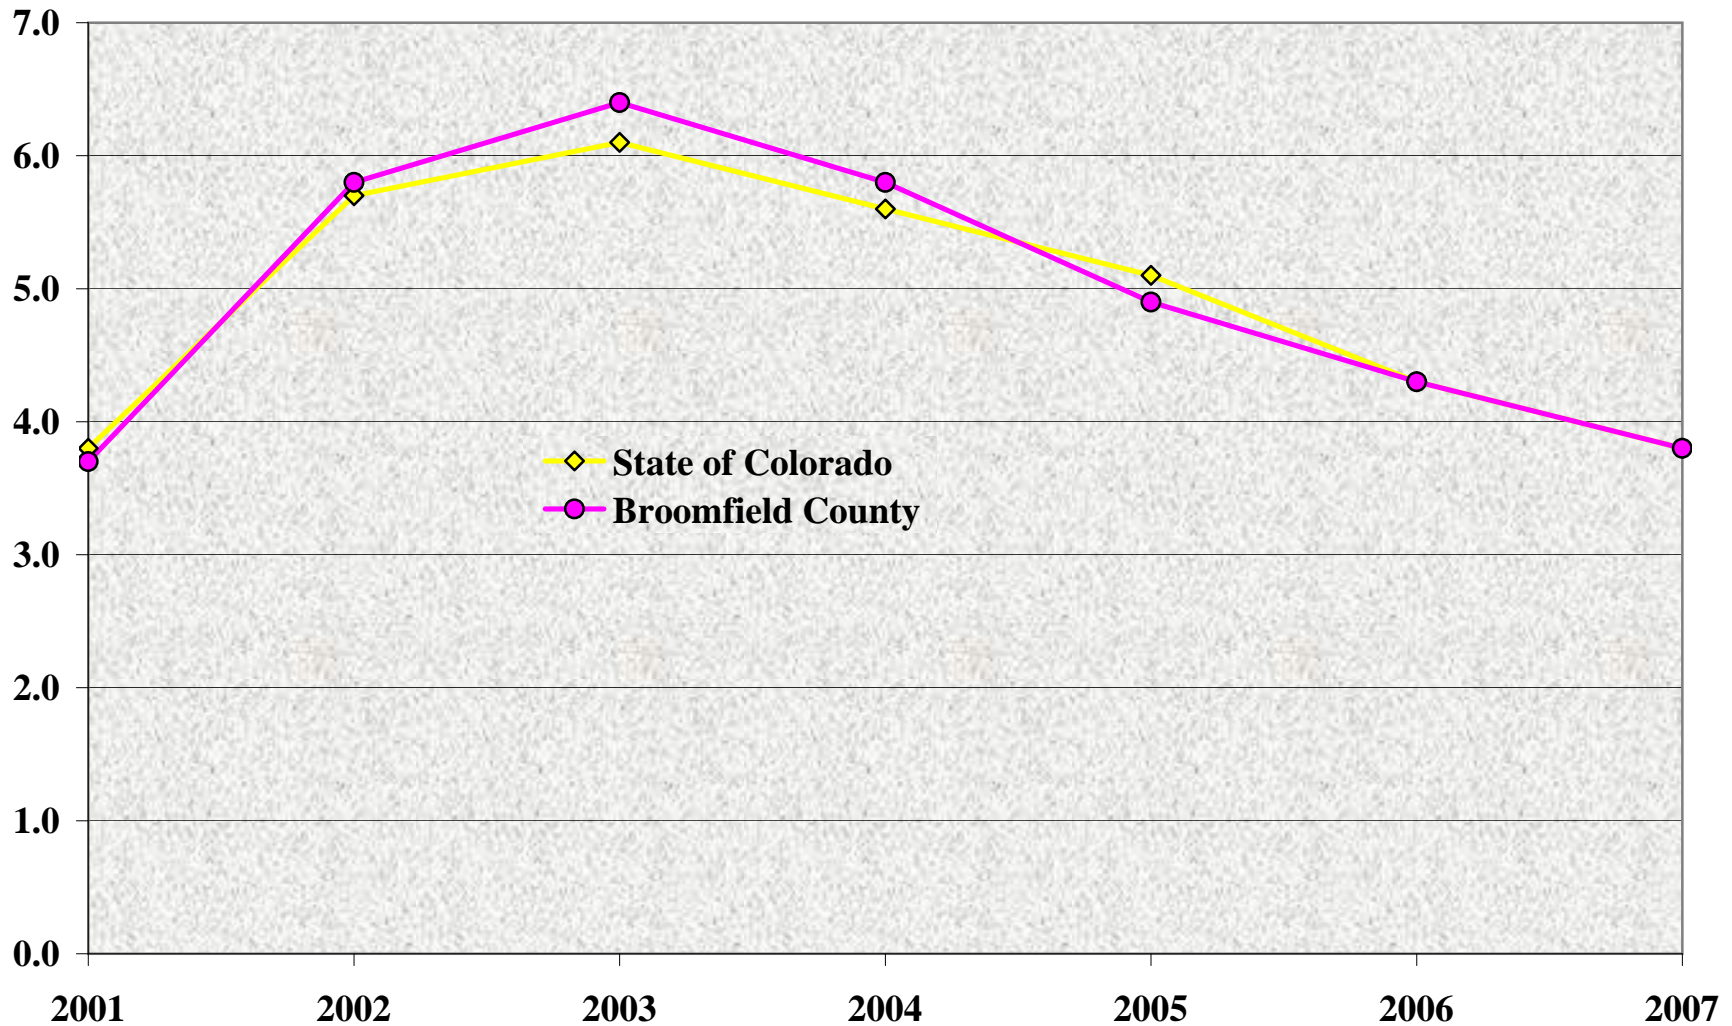

## Broomfield County: Total Population by Age Group, 2001-2007

Source: Colorado Department of Local Affairs, State Demography Office, 2008. Note: Broomfield County was created in November 2001, therefore population estimates are available as of 2001.

## Broomfield County: Ethnicity of Total Population, 2000 to 2005

Source: U.S. Census Bureau, County Population Estimates, July 1, 2000 to July 1 2005.

## Broomfield County: Average Wage per Job, 2002 to 2006

Source: U.S. Bureau of Economic Analysis, 2008. Note: Wages are in real dollars, where 2006=100. Broomfield was created in November 2001, therefore wage data are calculated as if 2002.

## Broomfield County: Average Annual Unemployment Rate, 2001-2007

Source: Colorado Department of Labor and Employment, 2008. Note: Broomfield County was created in November 2001 from adjacent areas of 4 neighboring counties.