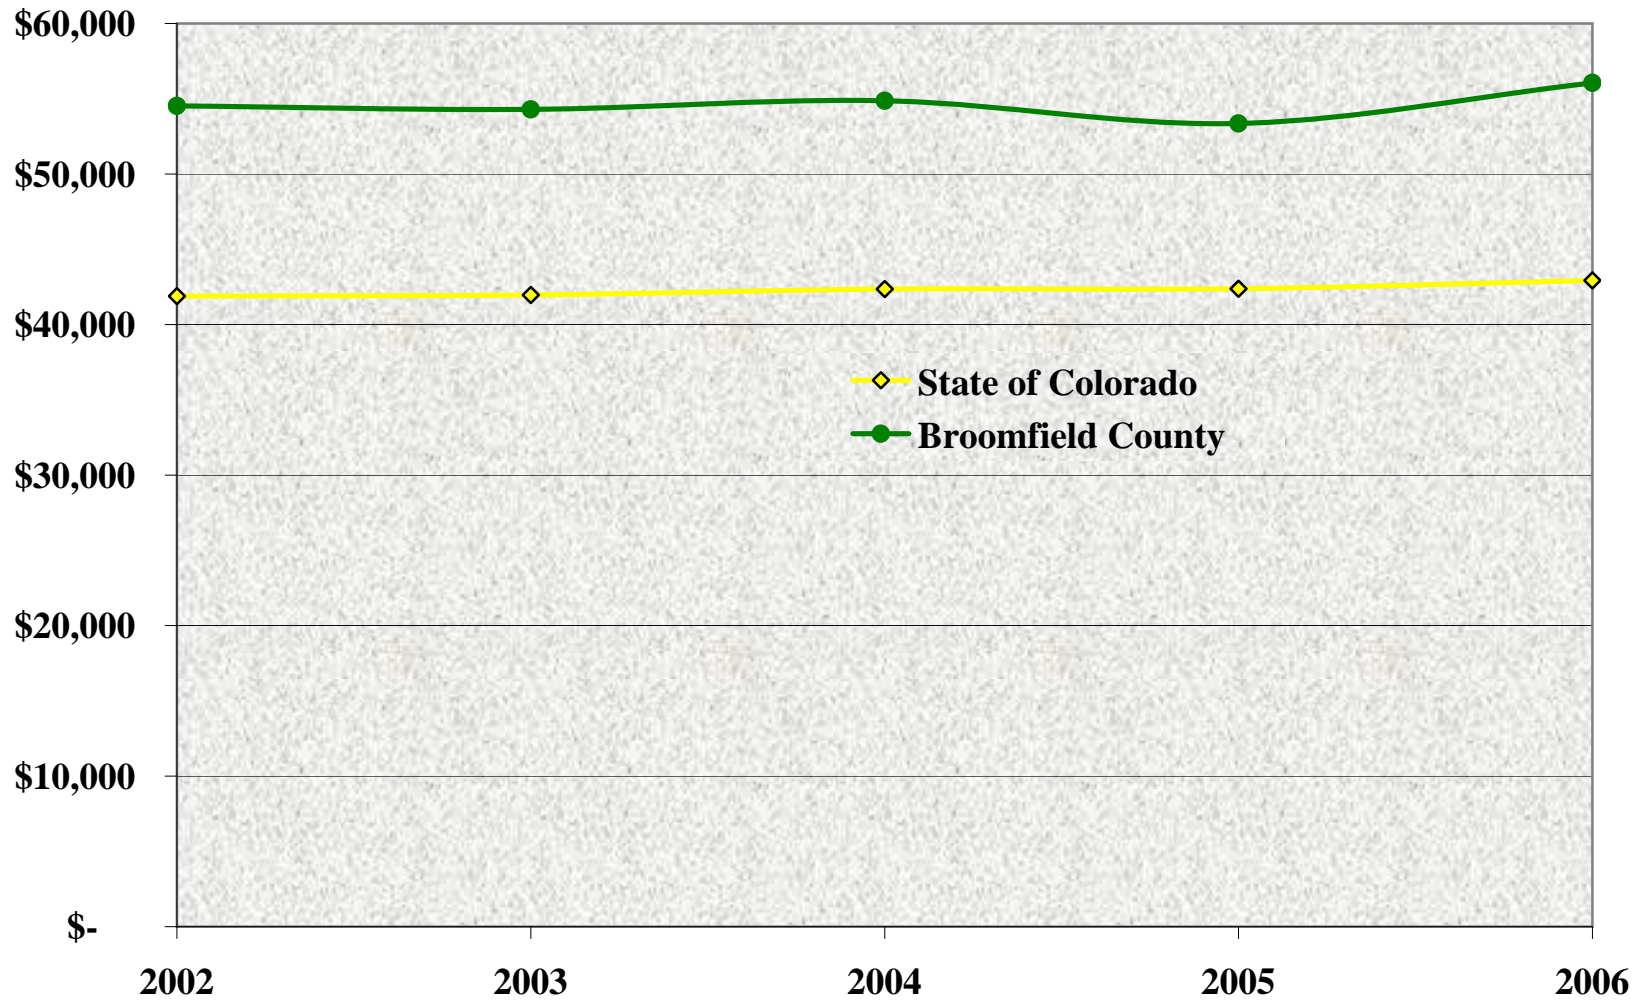

## Broomfield County: Total Population by Age Group, 2001-2007

Source: Colorado Department of Local Affairs, State Demography Office, 2008. Note: Broomfield County was created in November 2001, therefore population estimates are available as of 2001.

## Broomfield County: Ethnicity of Total Population, 2000 to 2005

Source: U.S. Census Bureau, County Population Estimates, July 1, 2000 to July 1 2005.

## Broomfield County: Average Wage per Job, 2002 to 2006

Source: U.S. Bureau of Economic Analysis, 2008. Note: Wages are in real dollars, where 2006=100. Broomfield was created in November 2001, therefore wage data are calculated as if 2002.

## Broomfield County: Sources of Farm Income, 2002 to 2006

Source: National Ag Statistics Service, 2008. Note: All income data in real dollars, where 2006=100. Broomfield County was created in November 2001 from 4 neighboring counties; ag income and expenditure data are reported for Broomfield as of 2002 only.