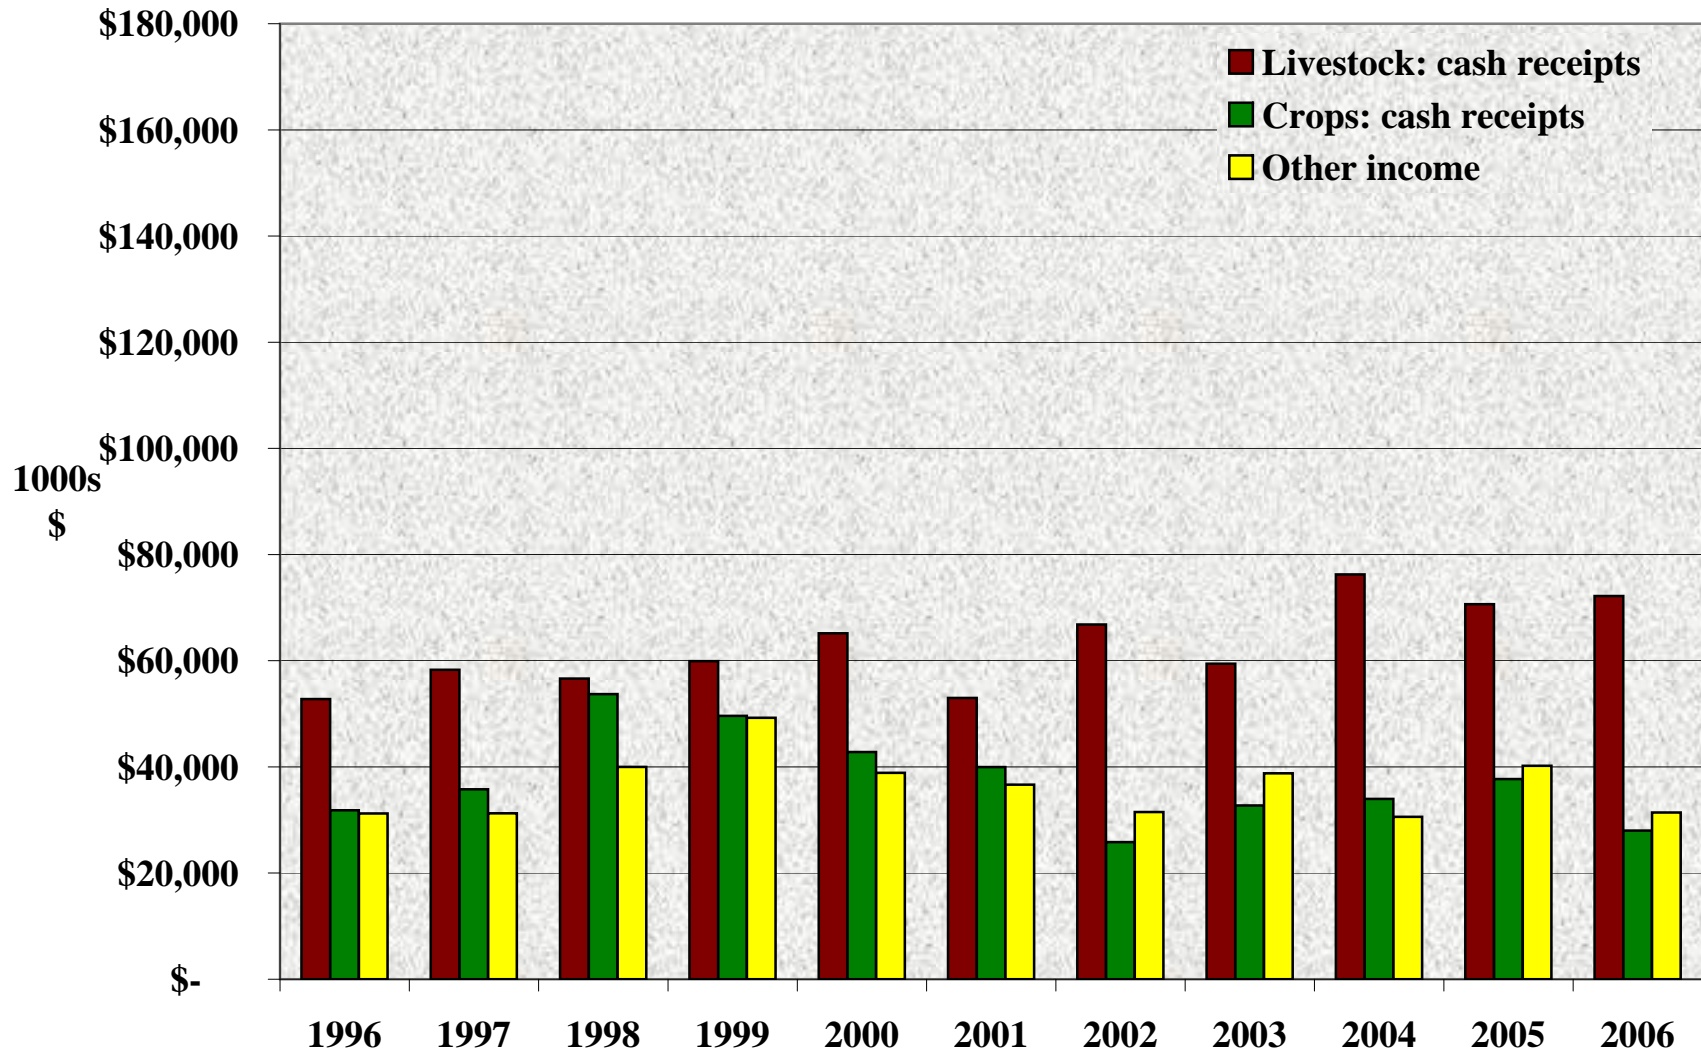

Baca County: Average Wage per Job, 1996 to 2006

Source: U.S. Bureau of Economic Analysis, 2008. Note: Wages are in real dollars, where 2006=100.

Baca County: Average Annual Unemployment Rate, 1996-2007

Source: Colorado Department of Labor and Employment, 2008.

Baca County: Sources of Per Capita Income, 1996-2006

Source: U.S. Bureau of Economic Analysis, 2008. Note: All values in 2006 dollars.

Baca County: Acres Planted & Harvested, 1996 to 2007

Source: Colorado Agricultural Statistics Service, 2008.

Baca County: Sources of Farm Income, 1996 to 2006

Source: National Ag Statistics Service, 2008. Note: All income data in real dollars, where 2006=100.

Baca County: Estimated Poverty Rate, 1997 to 2005

Source: U.S. Census Bureau, Small Area Income and Poverty Estimates. Note that each data point is associated with a confidence level.