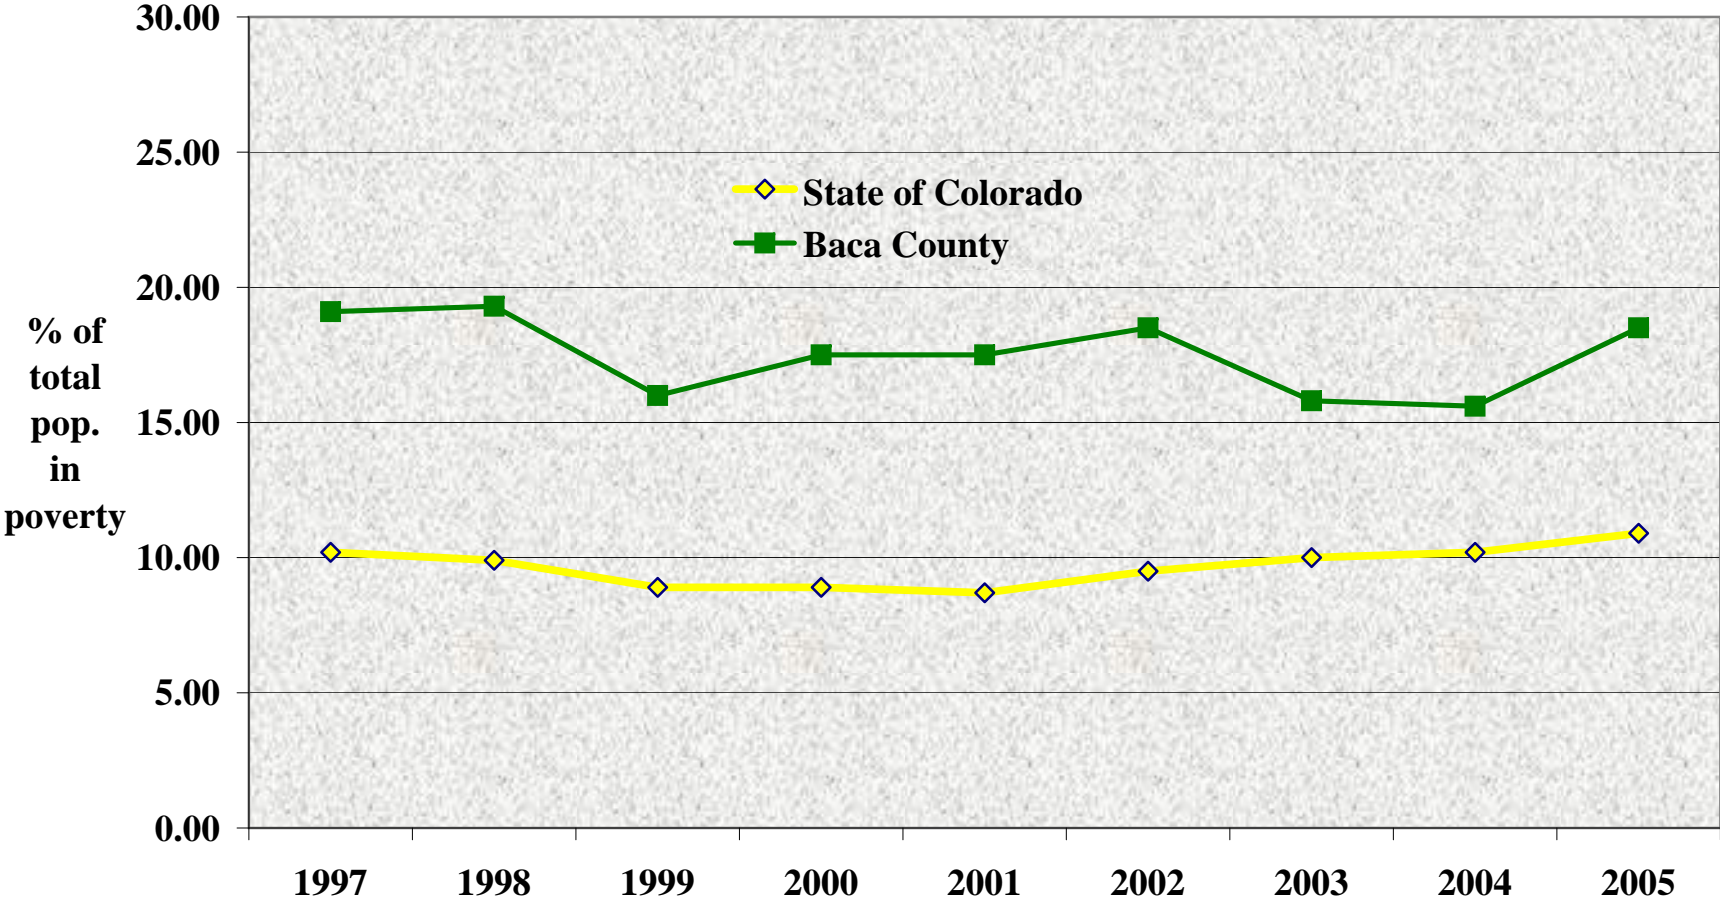

Baca County: Total Population by Age Group, 1996-2007

Source: Colorado Department of Local Affairs, State Demography Office, 2008.

Baca County: Ethnicity of Total Population, 2000 to 2005

Source: U.S. Census Bureau, County Population Estimates, July 1, 2000 to July 1 2005.

Baca County: Average Wage per Job, 1996 to 2006

Source: U.S. Bureau of Economic Analysis, 2008. Note: Wages are in real dollars, where 2006=100.

Baca County: Average Annual Unemployment Rate, 1996-2007

Source: Colorado Department of Labor and Employment, 2008.

Baca County: Sources of Per Capita Income, 1996-2006

Source: U.S. Bureau of Economic Analysis, 2008. Note: All values in 2006 dollars.

Baca County: Acres Planted & Harvested, 1996 to 2007

Source: Colorado Agricultural Statistics Service, 2008.

Baca County: Sources of Farm Income, 1996 to 2006

Source: National Ag Statistics Service, 2008. Note: All income data in real dollars, where 2006=100.

Baca County: Estimated Poverty Rate, 1997 to 2005

Source: U.S. Census Bureau, Small Area Income and Poverty Estimates. Note that each data point is associated with a confidence level.