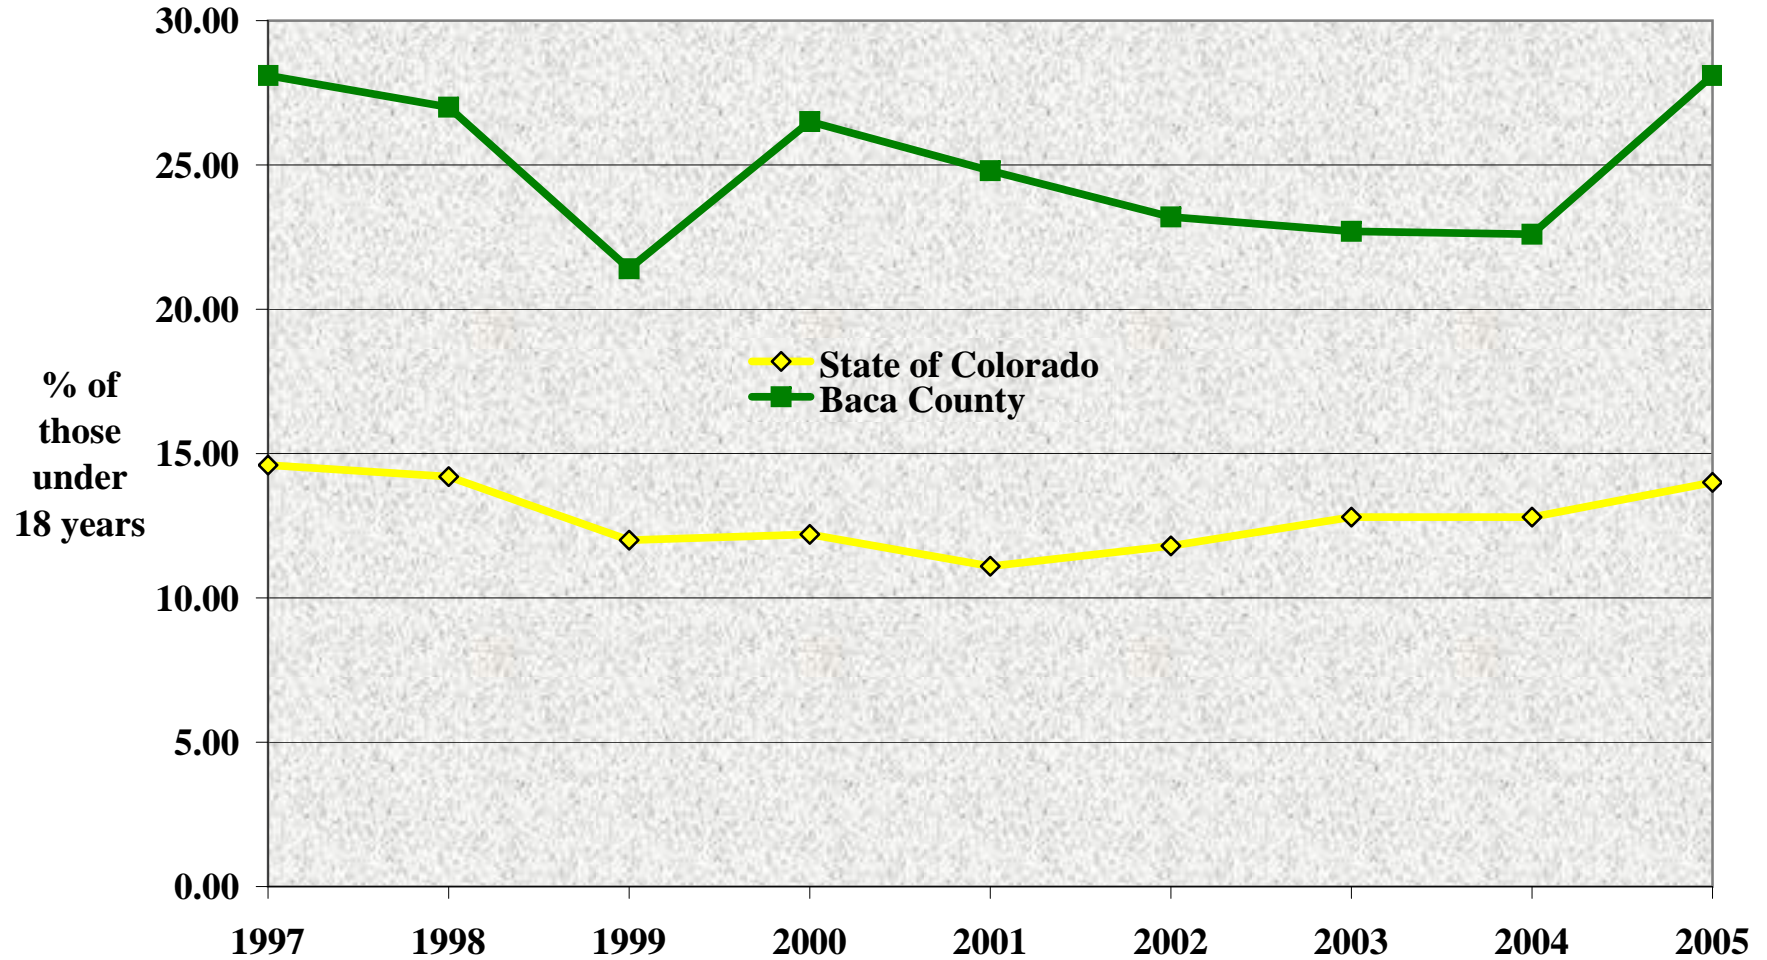

Baca County: Total Population by Age Group, 1996-2007

Source: Colorado Department of Local Affairs, State Demography Office, 2008.

Baca County: Ethnicity of Total Population, 2000 to 2005

Source: U.S. Census Bureau, County Population Estimates, July 1, 2000 to July 1 2005.

Baca County: Sources of Farm Income, 1996 to 2006

Source: National Ag Statistics Service, 2008. Note: All income data in real dollars, where 2006=100.

Baca County: Estimated Poverty Rate, 1997 to 2005

Source: U.S. Census Bureau, Small Area Income and Poverty Estimates. Note that each data point is associated with a confidence level.

Baca County: Percent of Those Under 18 in Poverty, 1997 to 2005

Source: U.S. Census Bureau, Small Area Income and Poverty Estimates. Note that each data point is an estimate with an associated confidence level.