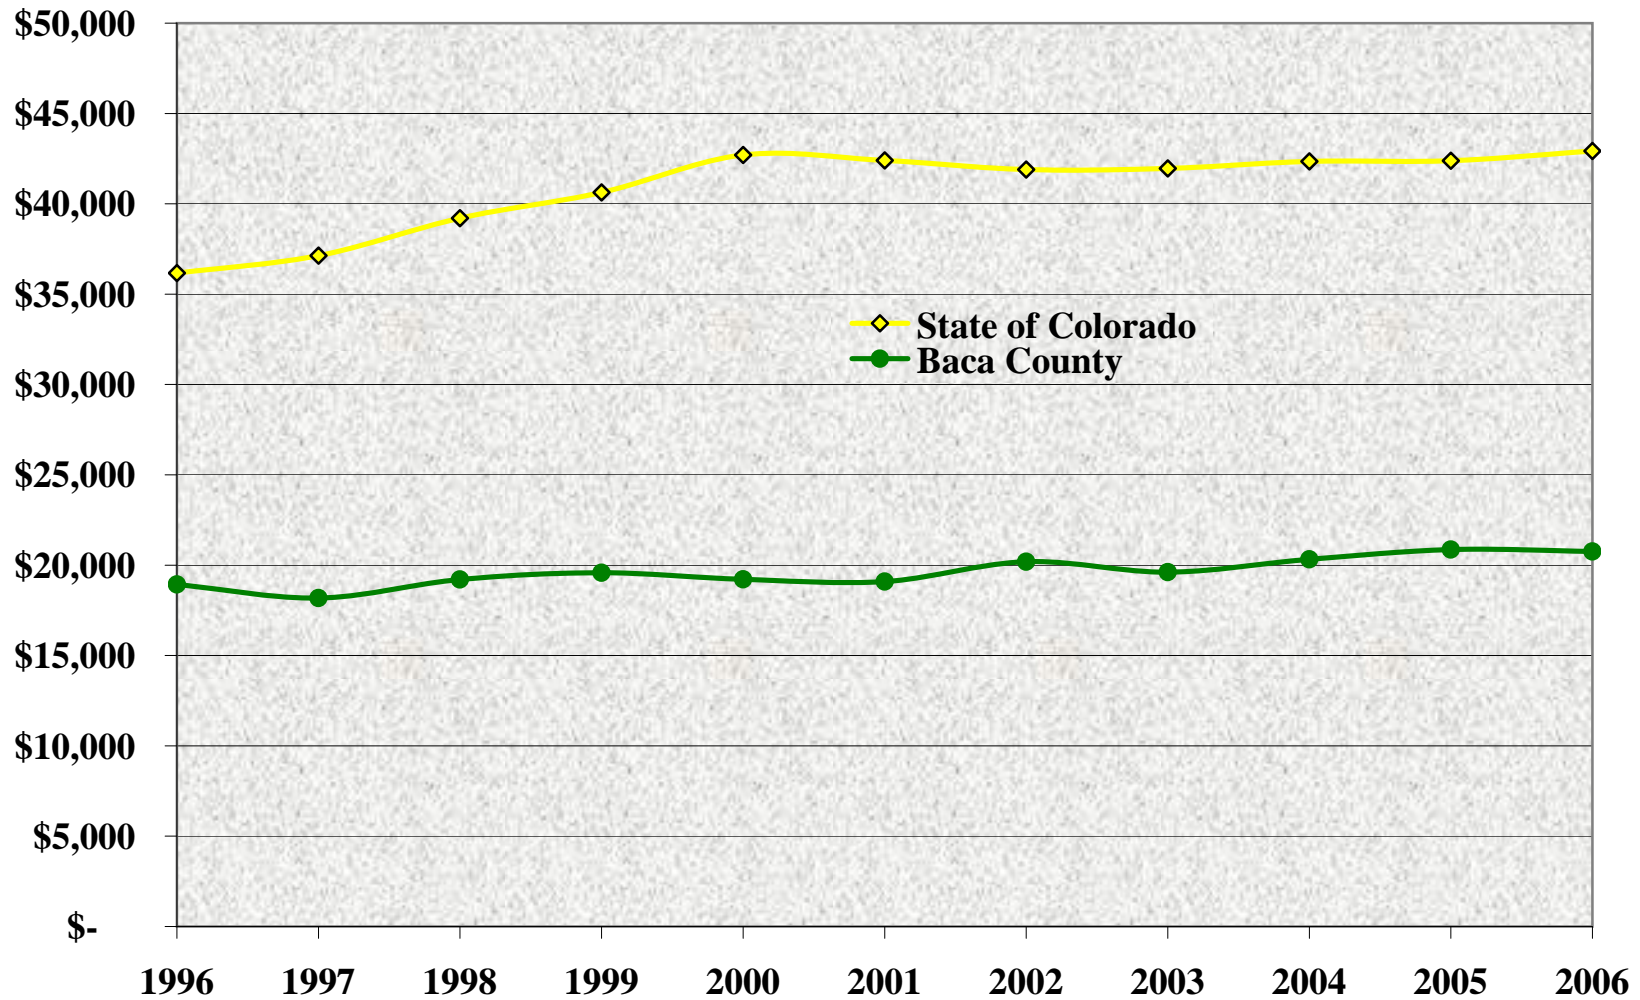

Baca County: Total Population by Age Group, 1996-2007

Source: Colorado Department of Local Affairs, State Demography Office, 2008.

Baca County: Ethnicity of Total Population, 2000 to 2005

Source: U.S. Census Bureau, County Population Estimates, July 1, 2000 to July 1 2005.

Baca County: Average Wage per Job, 1996 to 2006

Source: U.S. Bureau of Economic Analysis, 2008. Note: Wages are in real dollars, where 2006=100.

Baca County: Average Annual Unemployment Rate, 1996-2007

Source: Colorado Department of Labor and Employment, 2008.

Baca County: Sources of Per Capita Income, 1996-2006

Source: U.S. Bureau of Economic Analysis, 2008. Note: All values in 2006 dollars.

Baca County: Acres Planted & Harvested, 1996 to 2007

Source: Colorado Agricultural Statistics Service, 2008.

Baca County: Sources of Farm Income, 1996 to 2006

Source: National Ag Statistics Service, 2008. Note: All income data in real dollars, where 2006=100.

Baca County: Estimated Poverty Rate, 1997 to 2005

Source: U.S. Census Bureau, Small Area Income and Poverty Estimates. Note that each data point is associated with a confidence level.