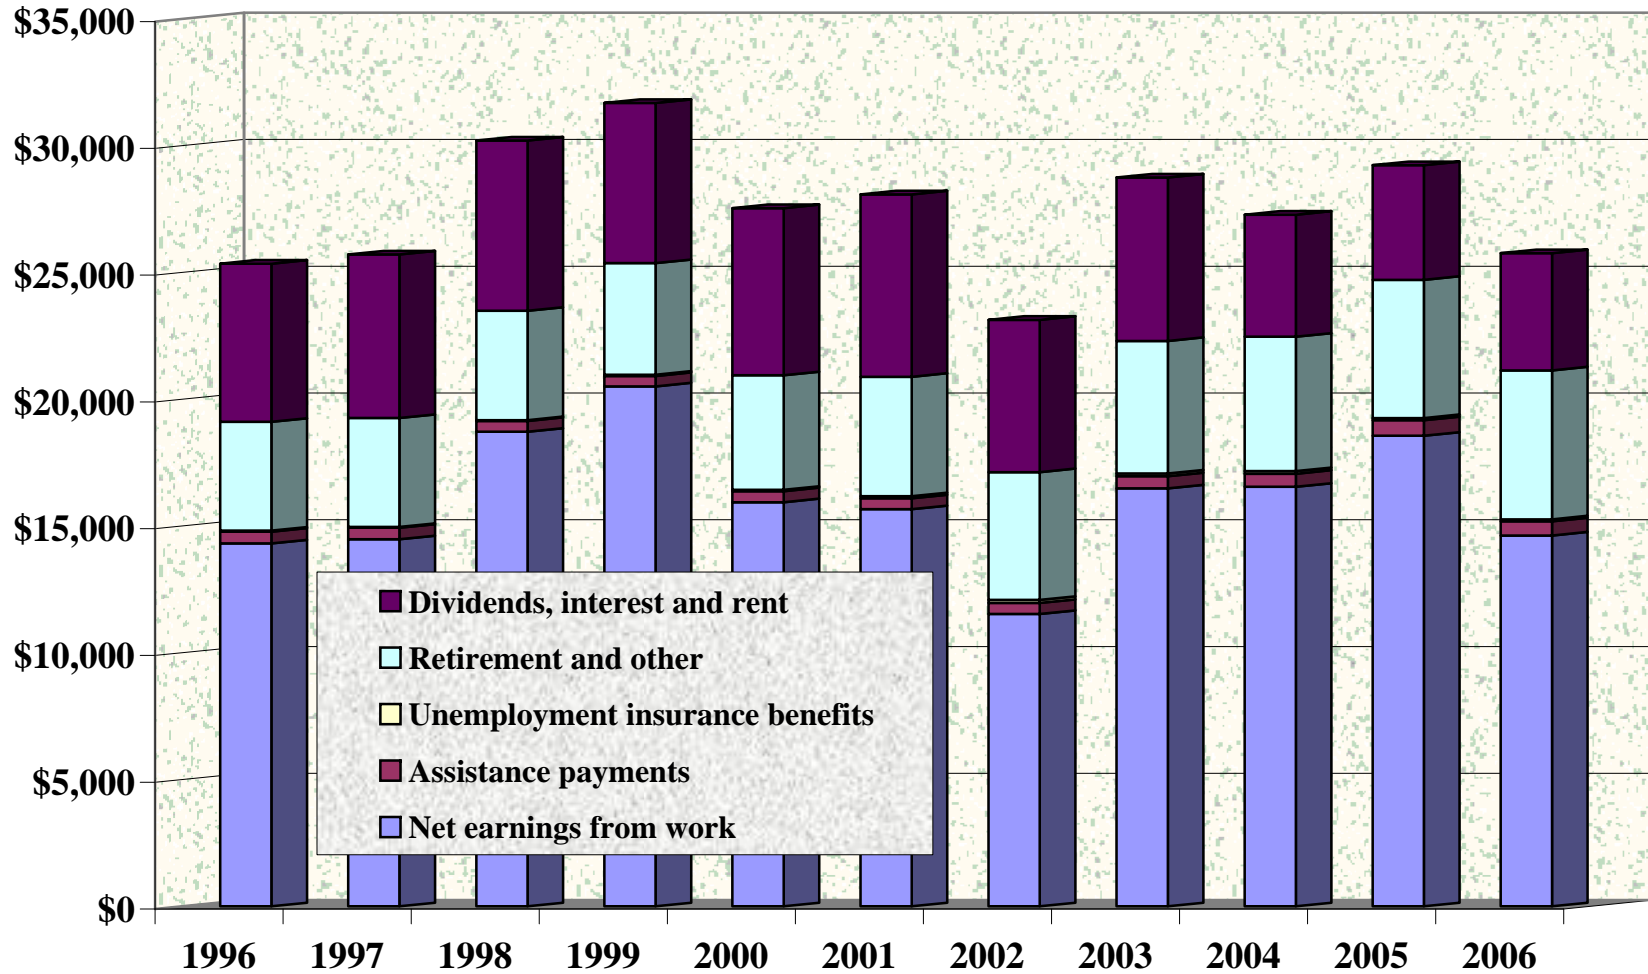

Baca County: Total Population by Age Group, 1996-2007

Source: Colorado Department of Local Affairs, State Demography Office, 2008.

Baca County: Ethnicity of Total Population, 2000 to 2005

Source: U.S. Census Bureau, County Population Estimates, July 1, 2000 to July 1 2005.

Baca County: Average Wage per Job, 1996 to 2006

Source: U.S. Bureau of Economic Analysis, 2008. Note: Wages are in real dollars, where 2006=100.

Baca County: Average Annual Unemployment Rate, 1996-2007

Source: Colorado Department of Labor and Employment, 2008.

Baca County: Sources of Per Capita Income, 1996-2006

Source: U.S. Bureau of Economic Analysis, 2008. Note: All values in 2006 dollars.

Baca County: Acres Planted & Harvested, 1996 to 2007

Source: Colorado Agricultural Statistics Service, 2008.

Baca County: Sources of Farm Income, 1996 to 2006

Source: National Ag Statistics Service, 2008. Note: All income data in real dollars, where 2006=100.

Baca County: Estimated Poverty Rate, 1997 to 2005

Source: U.S. Census Bureau, Small Area Income and Poverty Estimates. Note that each data point is associated with a confidence level.