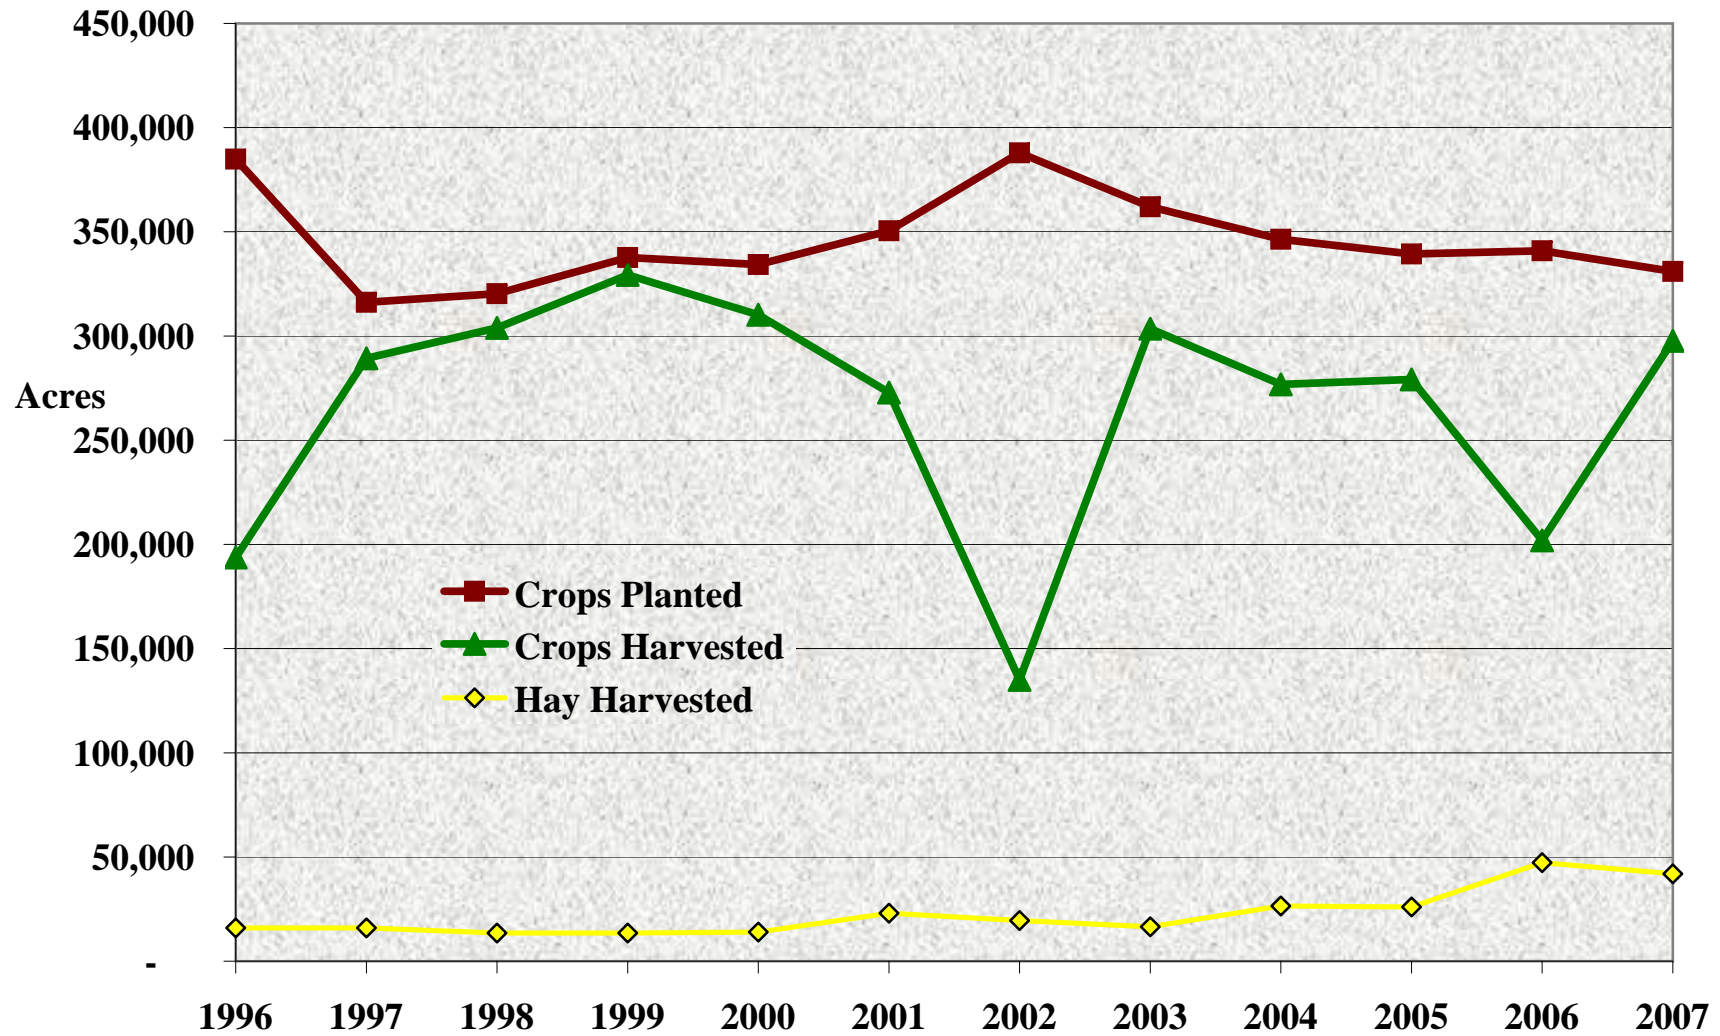

Baca County: Total Population by Age Group, 1996-2007

Source: Colorado Department of Local Affairs, State Demography Office, 2008.

Baca County: Ethnicity of Total Population, 2000 to 2005

Source: U.S. Census Bureau, County Population Estimates, July 1, 2000 to July 1 2005.

Baca County: Average Wage per Job, 1996 to 2006

Source: U.S. Bureau of Economic Analysis, 2008. Note: Wages are in real dollars, where 2006=100.

Baca County: Average Annual Unemployment Rate, 1996-2007

Source: Colorado Department of Labor and Employment, 2008.

Baca County: Sources of Per Capita Income, 1996-2006

Source: U.S. Bureau of Economic Analysis, 2008. Note: All values in 2006 dollars.

Baca County: Acres Planted & Harvested, 1996 to 2007

Source: Colorado Agricultural Statistics Service, 2008.

Baca County: Sources of Farm Income, 1996 to 2006

Source: National Ag Statistics Service, 2008. Note: All income data in real dollars, where 2006=100.

Baca County: Estimated Poverty Rate, 1997 to 2005

Source: U.S. Census Bureau, Small Area Income and Poverty Estimates. Note that each data point is associated with a confidence level.