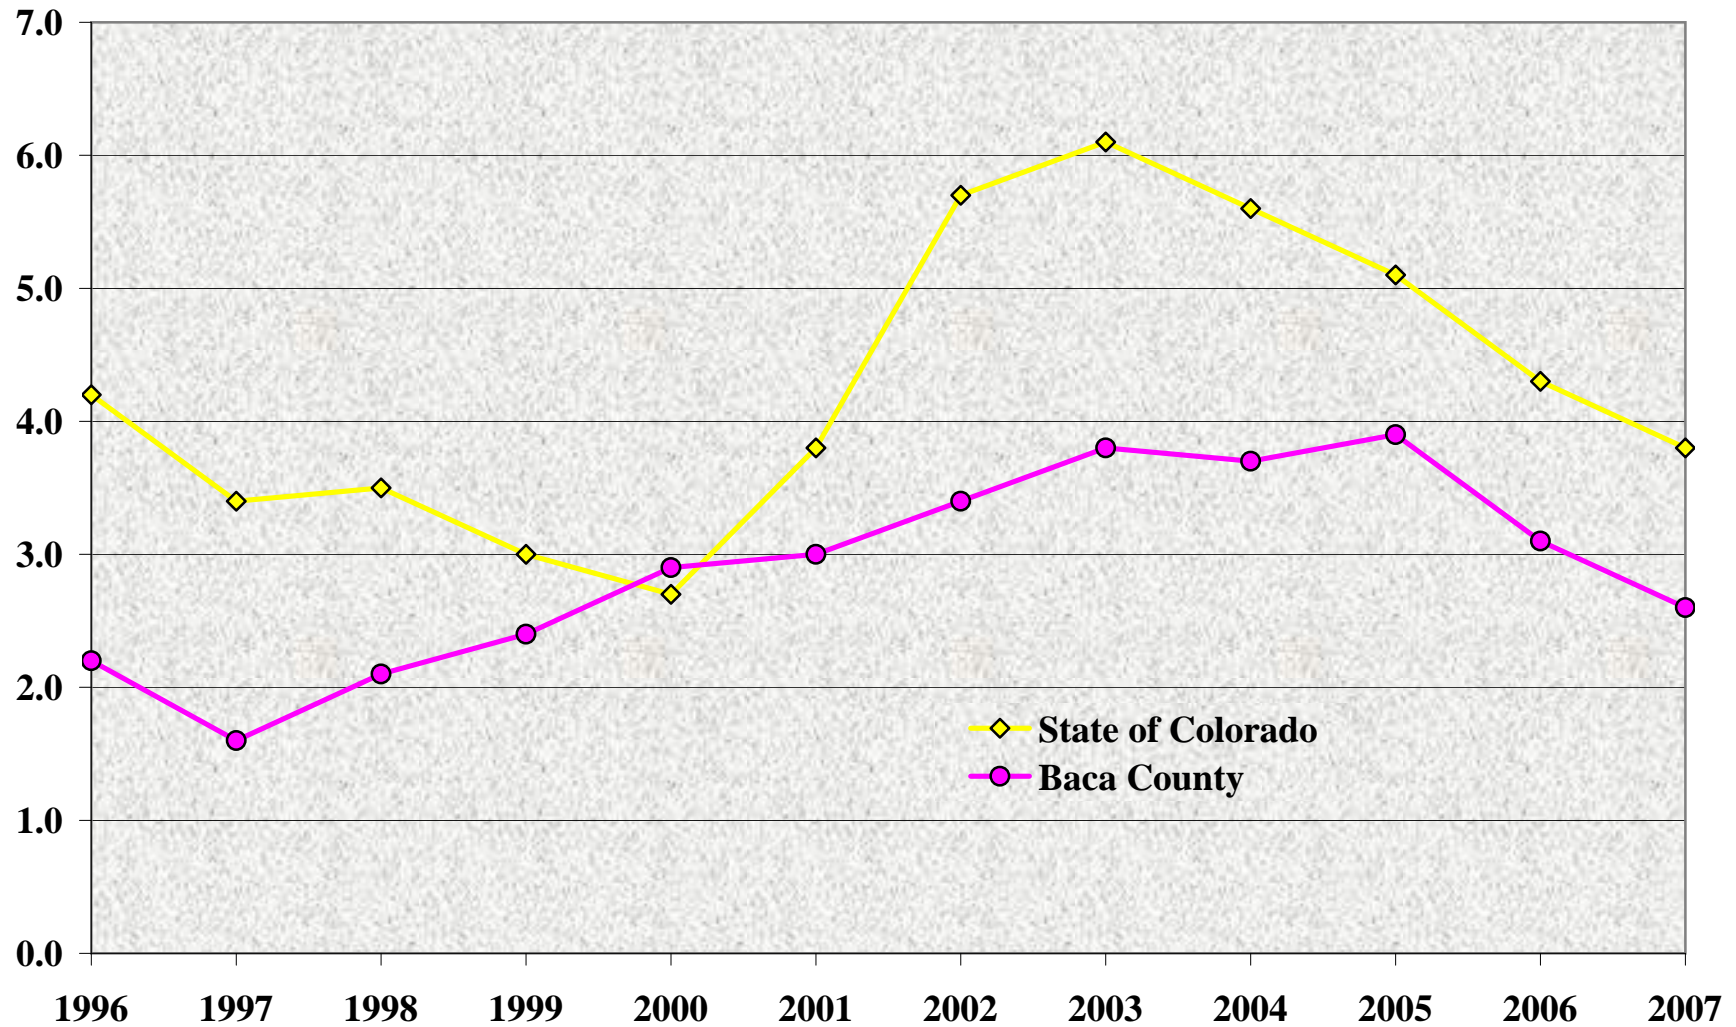

Baca County: Total Population by Age Group, 1996-2007

Source: Colorado Department of Local Affairs, State Demography Office, 2008.

Baca County: Ethnicity of Total Population, 2000 to 2005

Source: U.S. Census Bureau, County Population Estimates, July 1, 2000 to July 1 2005.

Baca County: Average Wage per Job, 1996 to 2006

Source: U.S. Bureau of Economic Analysis, 2008. Note: Wages are in real dollars, where 2006=100.

Baca County: Average Annual Unemployment Rate, 1996-2007

Source: Colorado Department of Labor and Employment, 2008.

Baca County: Sources of Per Capita Income, 1996-2006

Source: U.S. Bureau of Economic Analysis, 2008. Note: All values in 2006 dollars.

Baca County: Acres Planted & Harvested, 1996 to 2007

Source: Colorado Agricultural Statistics Service, 2008.

Baca County: Sources of Farm Income, 1996 to 2006

Source: National Ag Statistics Service, 2008. Note: All income data in real dollars, where 2006=100.

Baca County: Estimated Poverty Rate, 1997 to 2005

Source: U.S. Census Bureau, Small Area Income and Poverty Estimates. Note that each data point is associated with a confidence level.