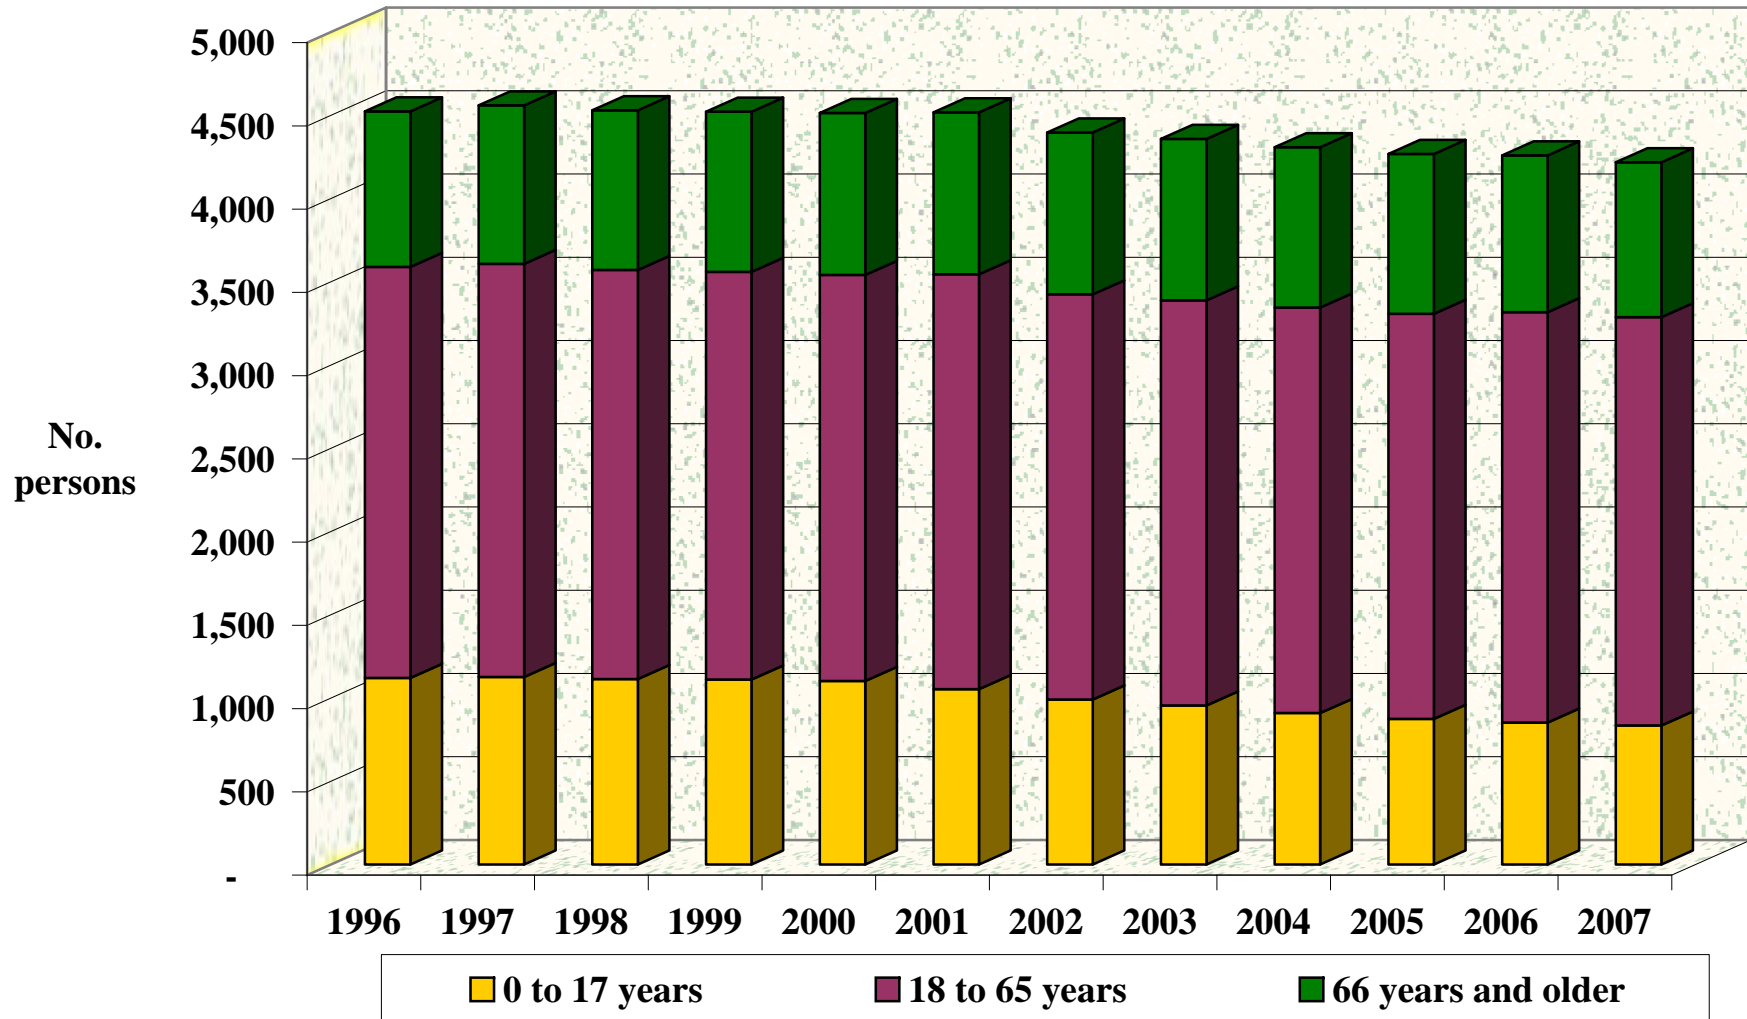

Baca County: Total Population by Age Group, 1996-2007

Source: Colorado Department of Local Affairs, State Demography Office, 2008.

Baca County: Ethnicity of Total Population, 2000 to 2005

Source: U.S. Census Bureau, County Population Estimates, July 1, 2000 to July 1 2005.

Baca County: Average Wage per Job, 1996 to 2006

Source: U.S. Bureau of Economic Analysis, 2008. Note: Wages are in real dollars, where 2006=100.

Baca County: Average Annual Unemployment Rate, 1996-2007

Source: Colorado Department of Labor and Employment, 2008.

Baca County: Sources of Per Capita Income, 1996-2006

Source: U.S. Bureau of Economic Analysis, 2008. Note: All values in 2006 dollars.

Baca County: Acres Planted & Harvested, 1996 to 2007

Source: Colorado Agricultural Statistics Service, 2008.

Baca County: Sources of Farm Income, 1996 to 2006

Source: National Ag Statistics Service, 2008. Note: All income data in real dollars, where 2006=100.

Baca County: Estimated Poverty Rate, 1997 to 2005

Source: U.S. Census Bureau, Small Area Income and Poverty Estimates. Note that each data point is associated with a confidence level.