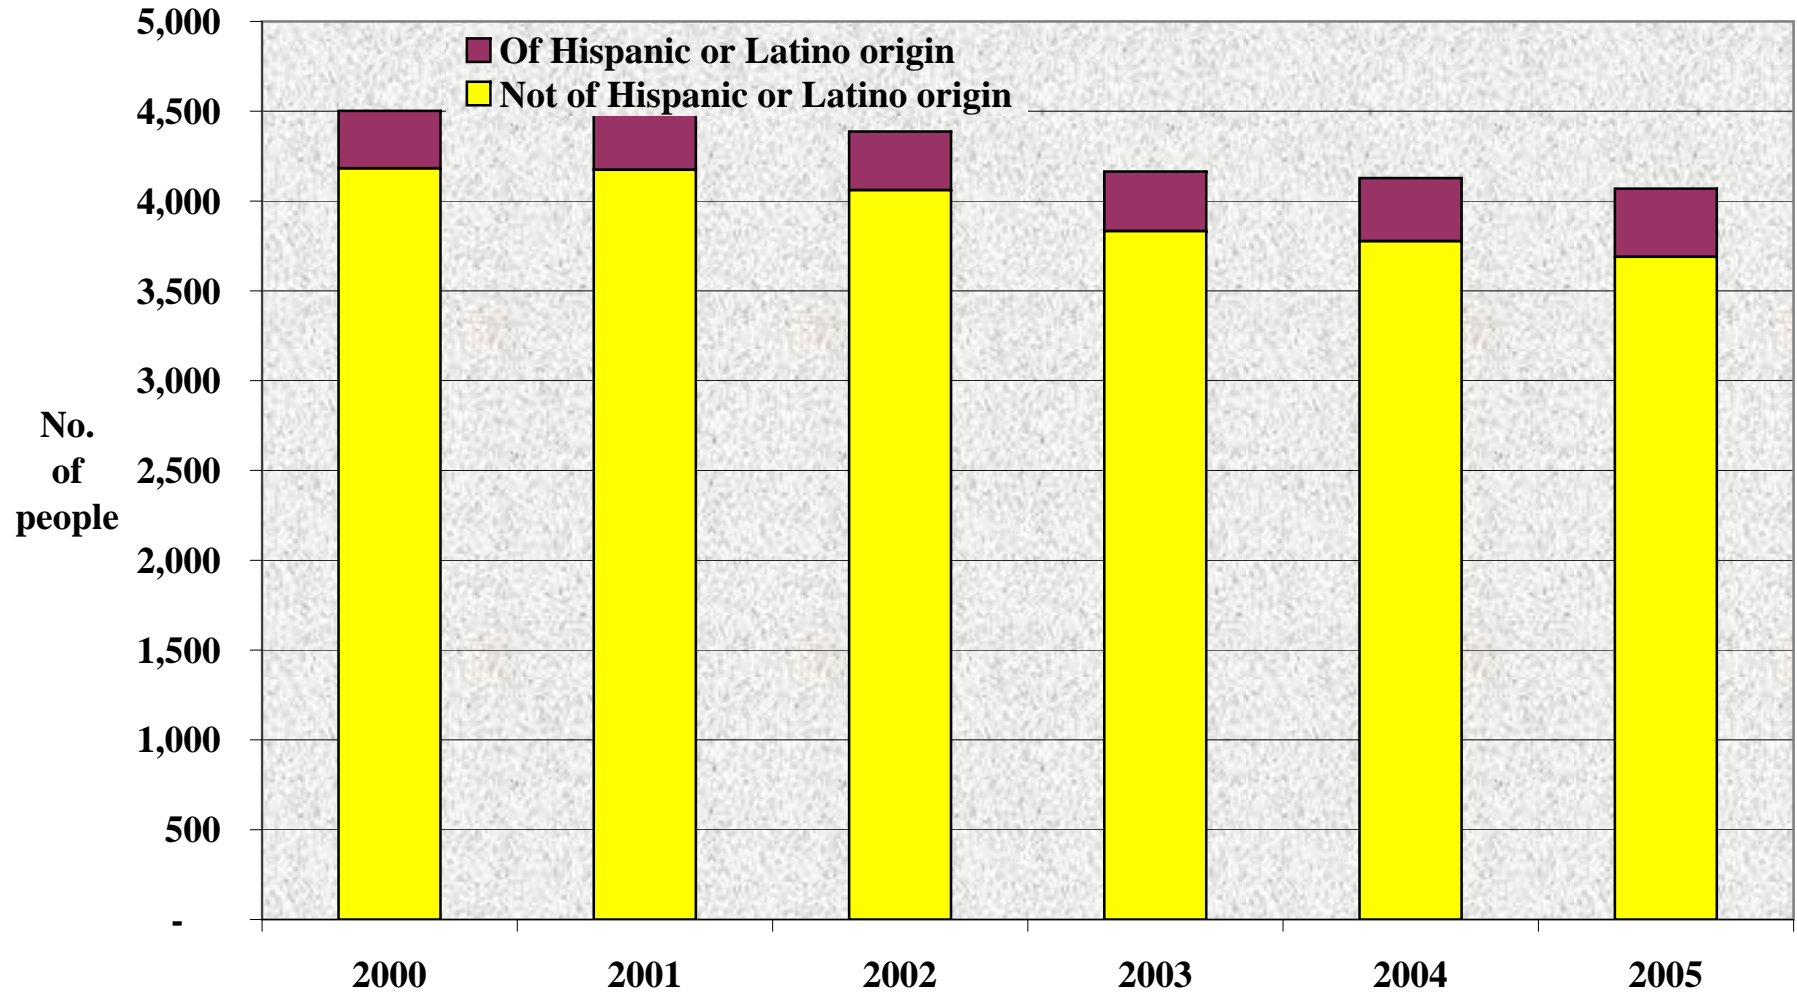

Baca County: Total Population by Age Group, 1996-2007

Source: Colorado Department of Local Affairs, State Demography Office, 2008.

Baca County: Ethnicity of Total Population, 2000 to 2005

Source: U.S. Census Bureau, County Population Estimates, July 1, 2000 to July 1 2005.

Baca County: Average Wage per Job, 1996 to 2006

Source: U.S. Bureau of Economic Analysis, 2008. Note: Wages are in real dollars, where 2006=100.

Baca County: Average Annual Unemployment Rate, 1996-2007

Source: Colorado Department of Labor and Employment, 2008.

Baca County: Sources of Per Capita Income, 1996-2006

Source: U.S. Bureau of Economic Analysis, 2008. Note: All values in 2006 dollars.

Baca County: Acres Planted & Harvested, 1996 to 2007

Source: Colorado Agricultural Statistics Service, 2008.

Baca County: Sources of Farm Income, 1996 to 2006

Source: National Ag Statistics Service, 2008. Note: All income data in real dollars, where 2006=100.

Baca County: Estimated Poverty Rate, 1997 to 2005

Source: U.S. Census Bureau, Small Area Income and Poverty Estimates. Note that each data point is associated with a confidence level.